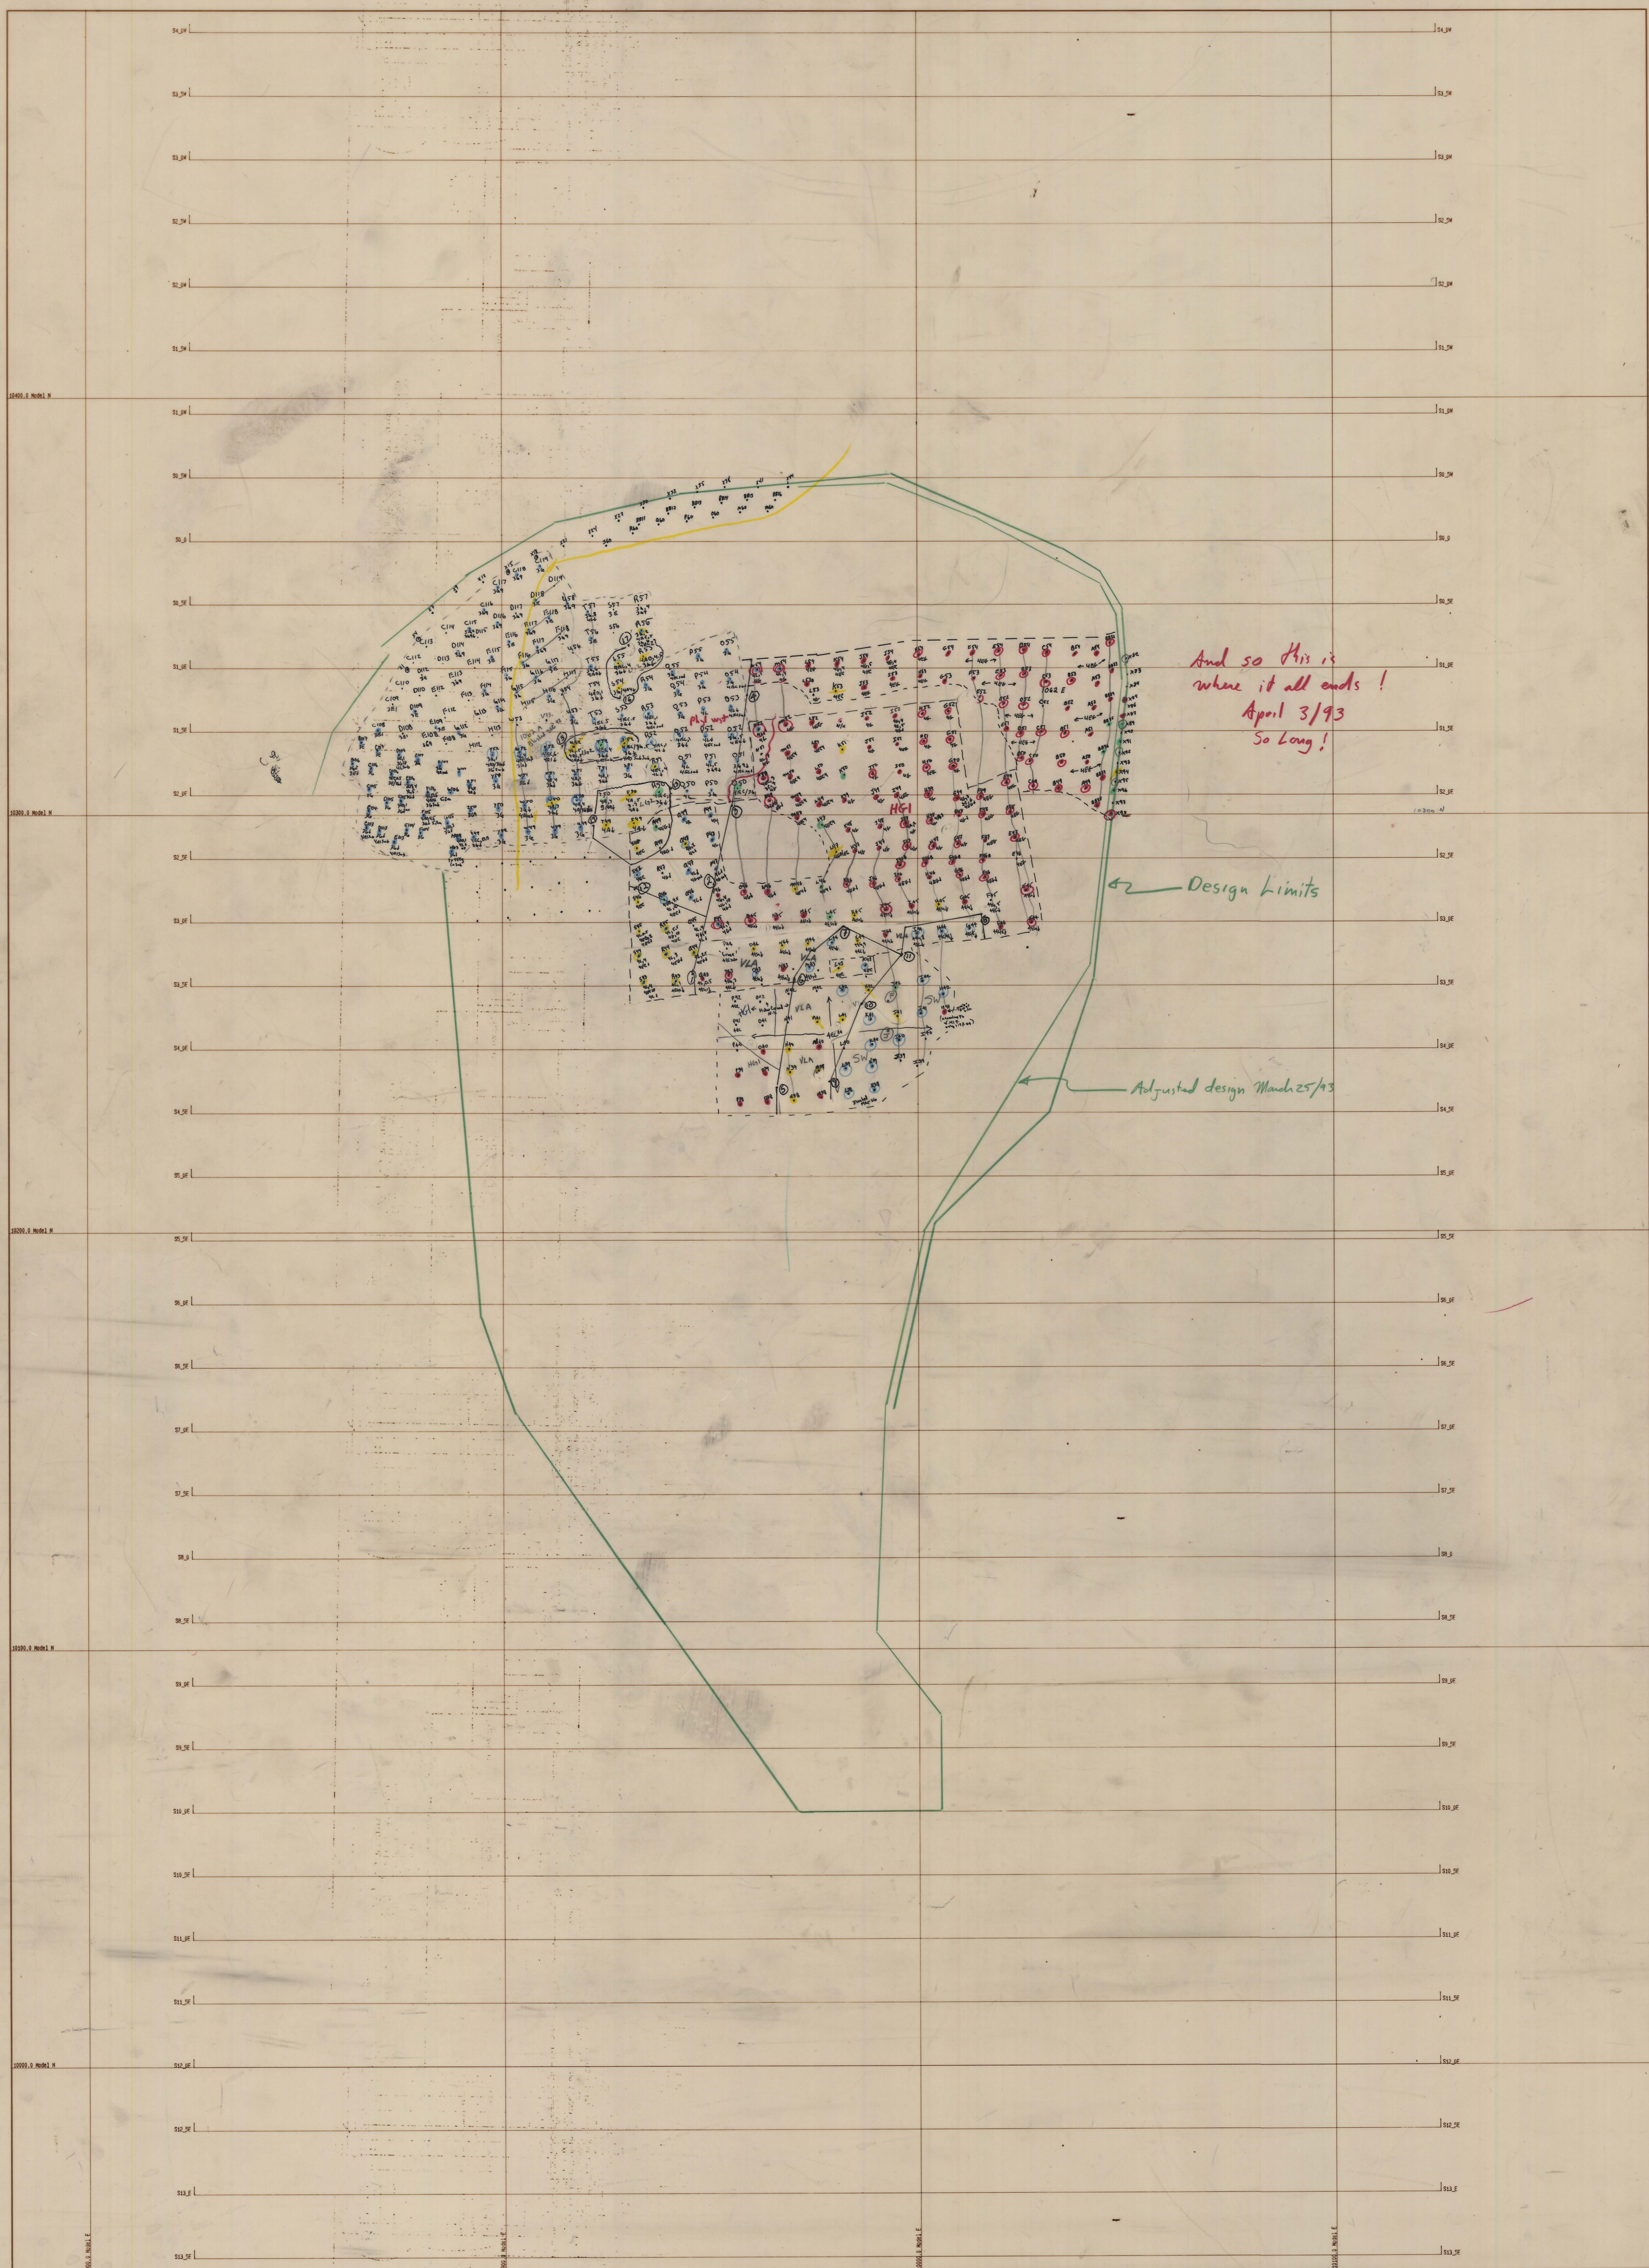

VANGORDA 1062 (9m bench)
Bench Blasthole Master

And so this is
where it all ends!
April 3/93
So Long!

Design Limits

Adjusted design March 25/93