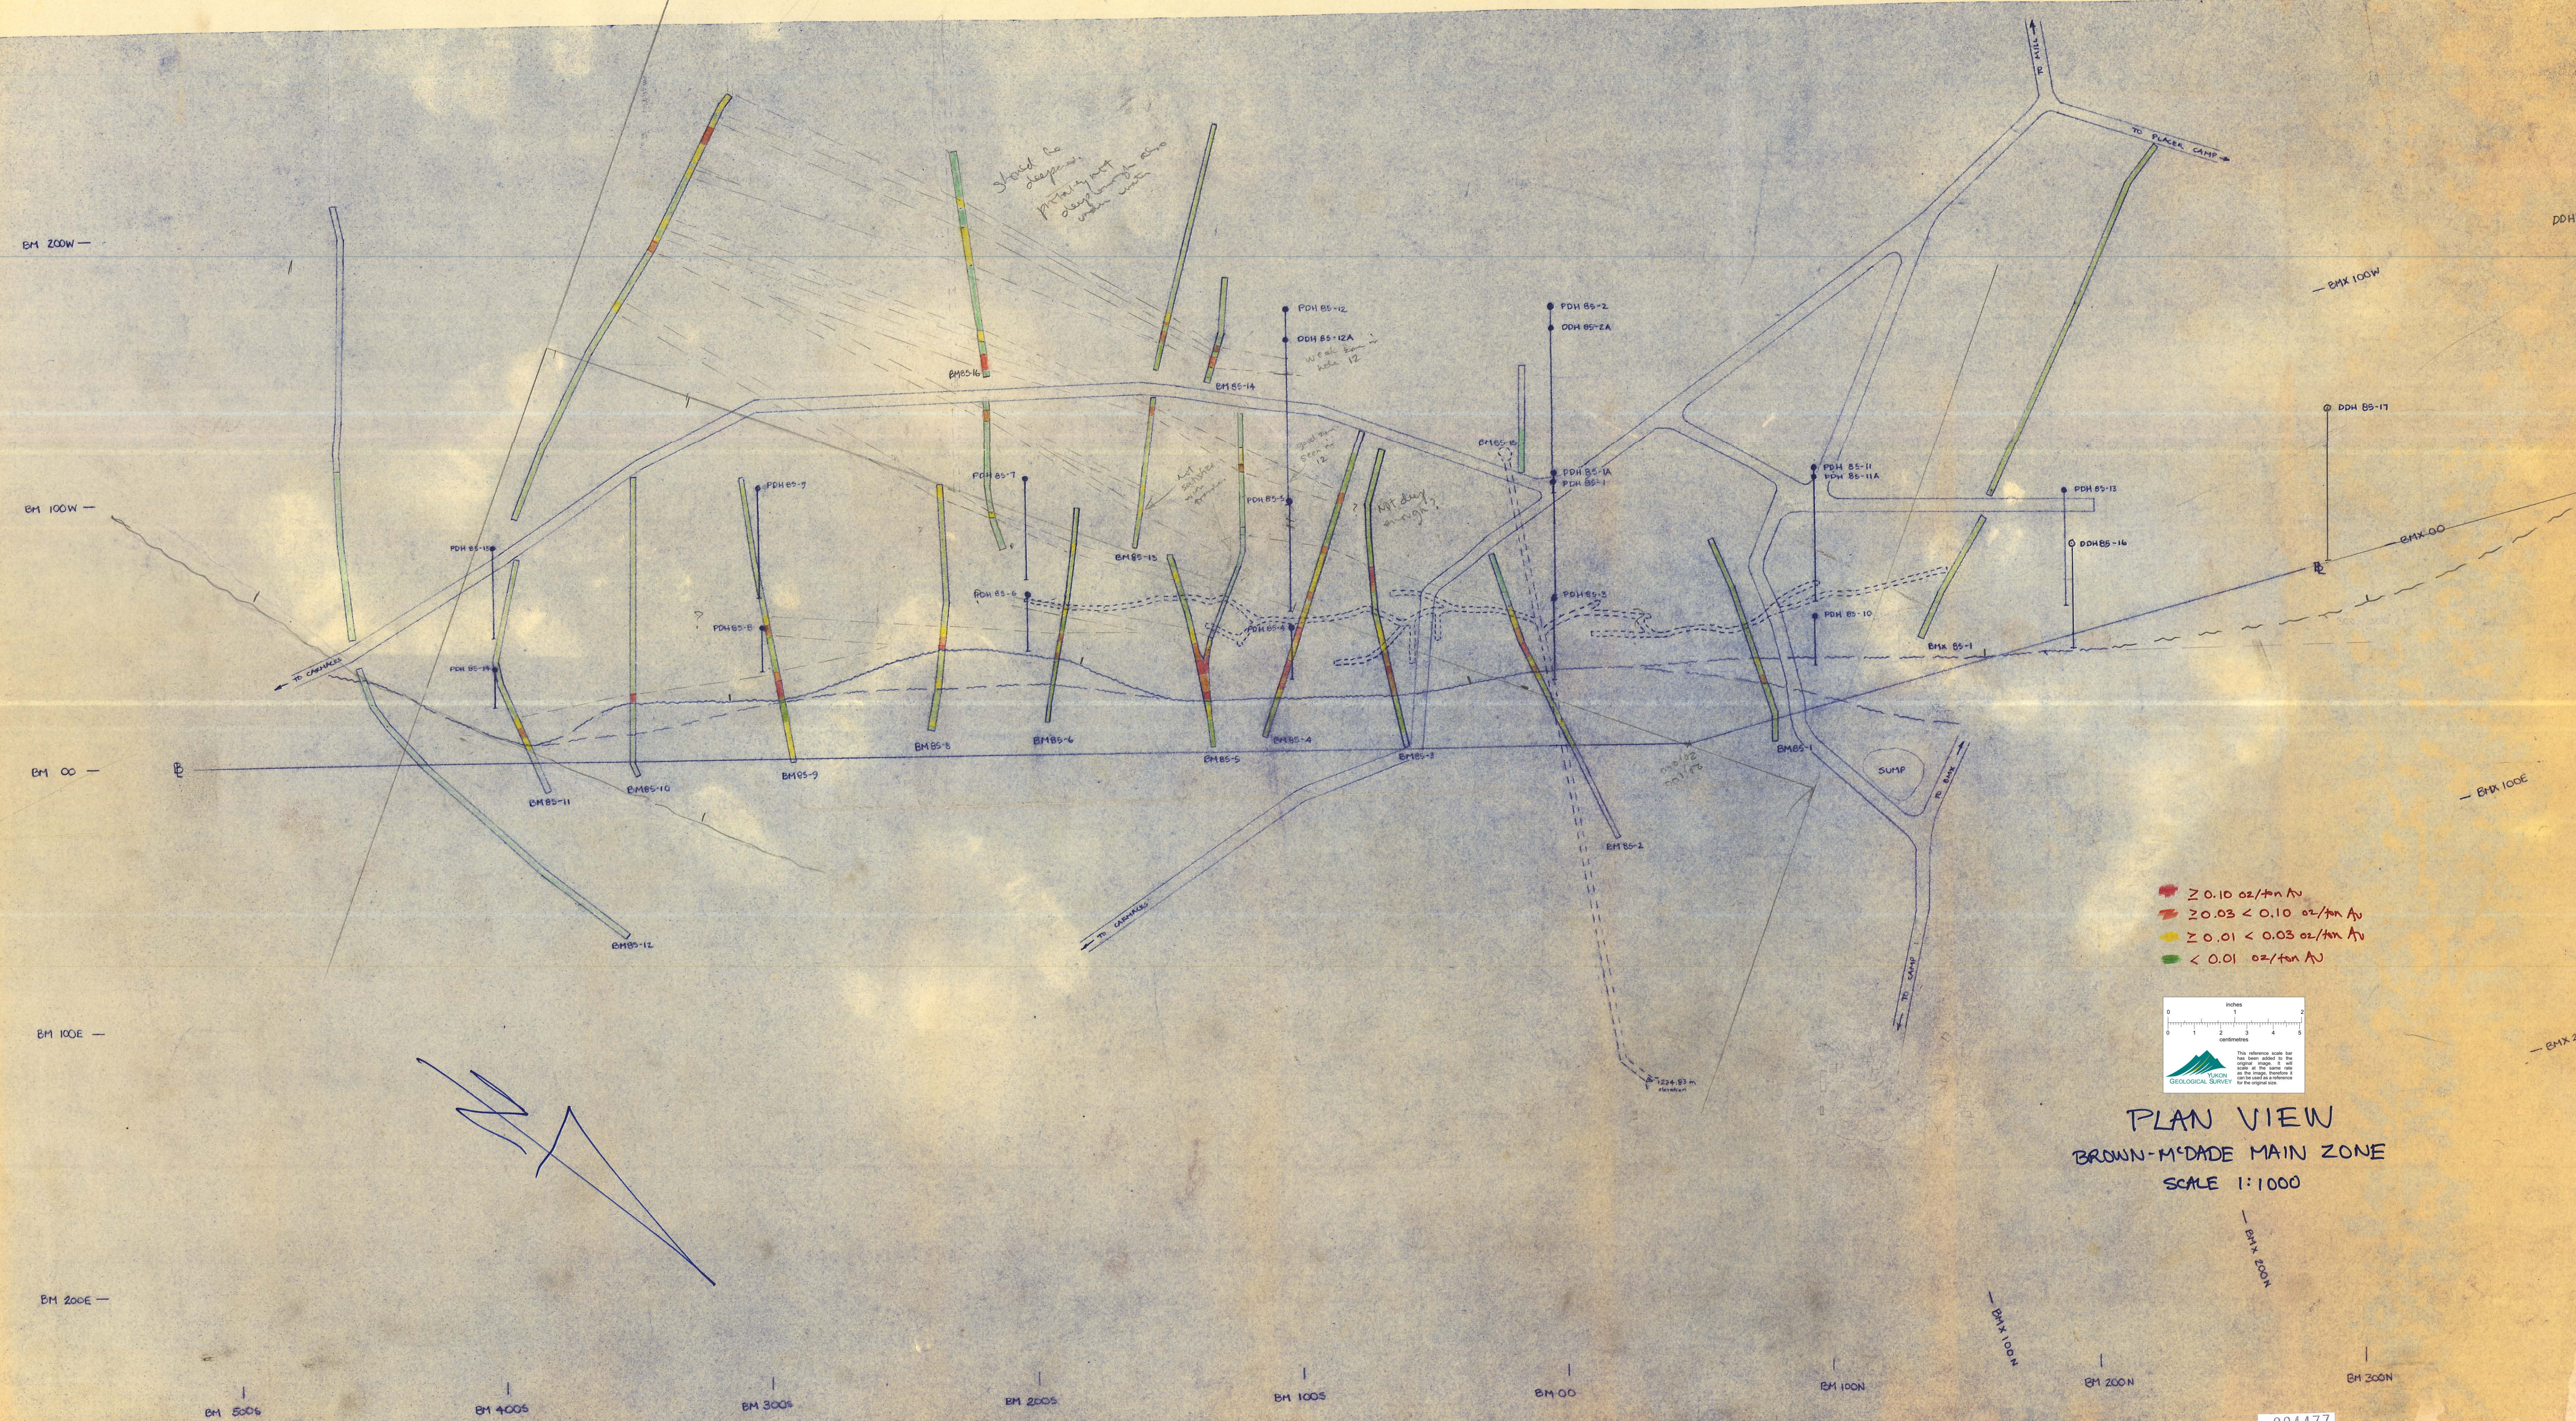

M-546-C-91

PLAN VIEW
 BROWN-McDADE MAIN ZONE
 SCALE 1:1000

004477