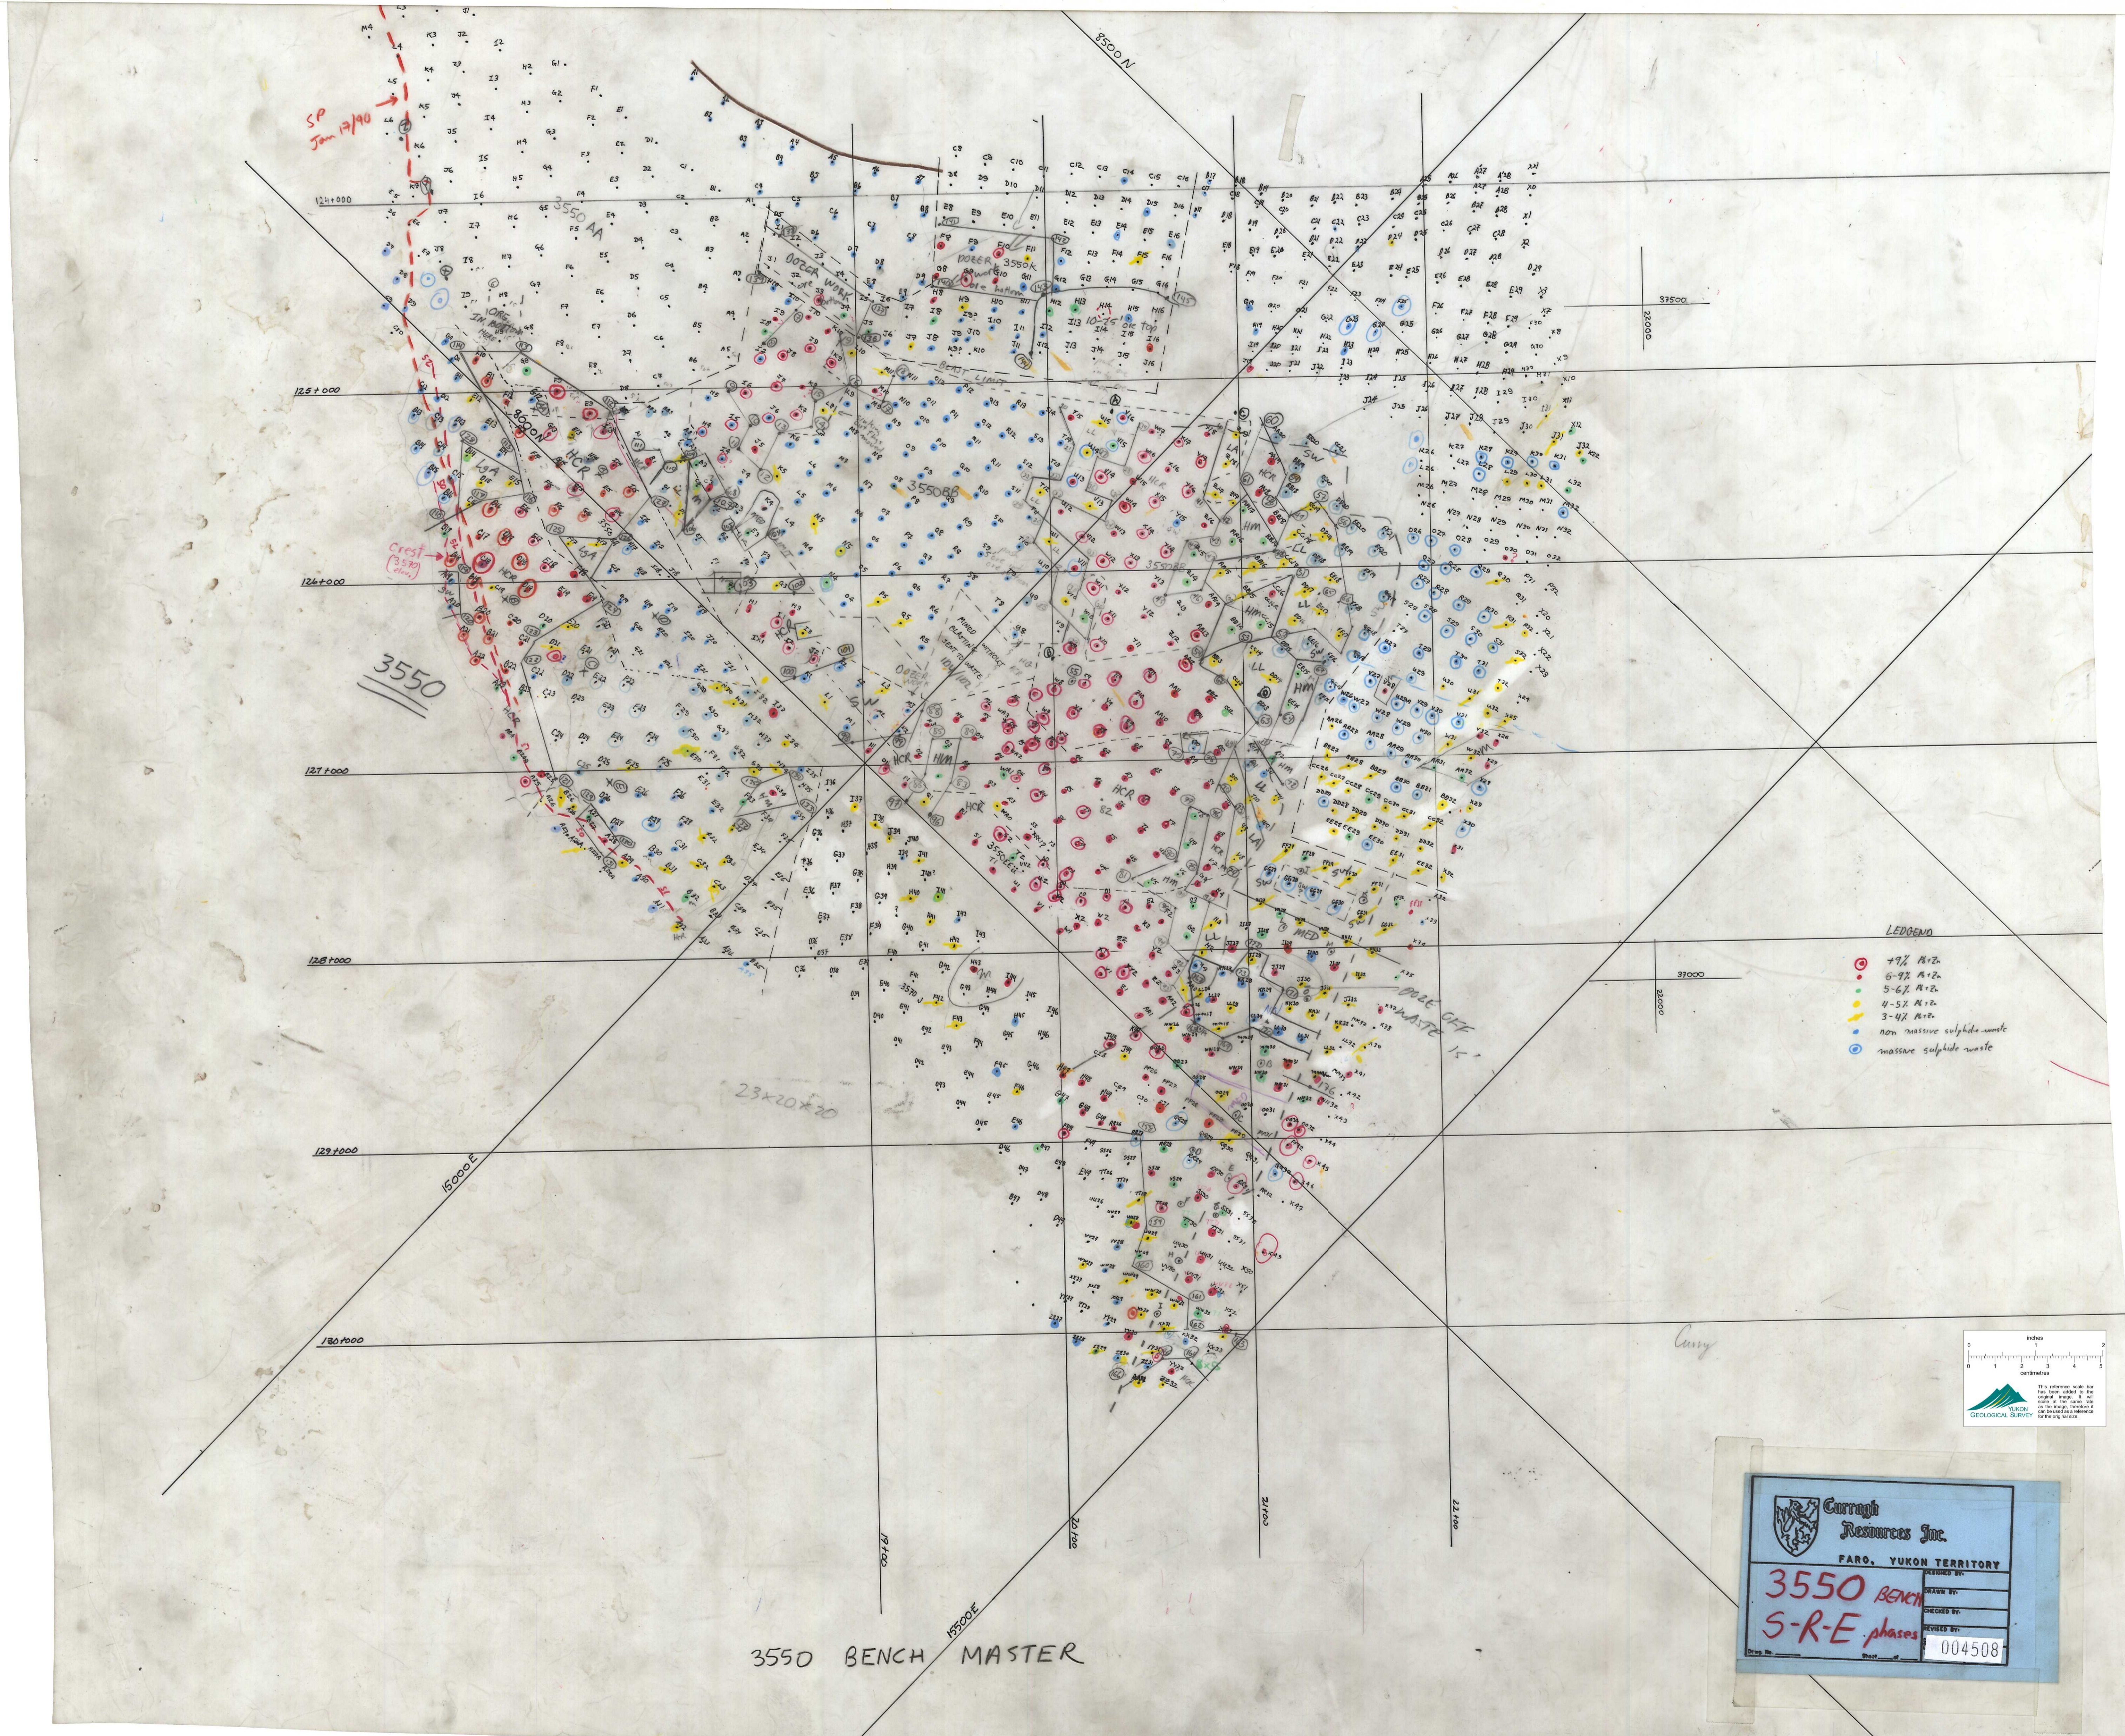

FARO PIT
BLASTHOLE MASTER
S 3550

SCALE 1:600

3550 BENCH MASTER

Curragh Resources Inc.
FARO, YUKON TERRITORY

3550 BENCH
S-R-E phases

DESIGNED BY:	
DRAWN BY:	
CHECKED BY:	
REVISED BY:	
DATE:	004508