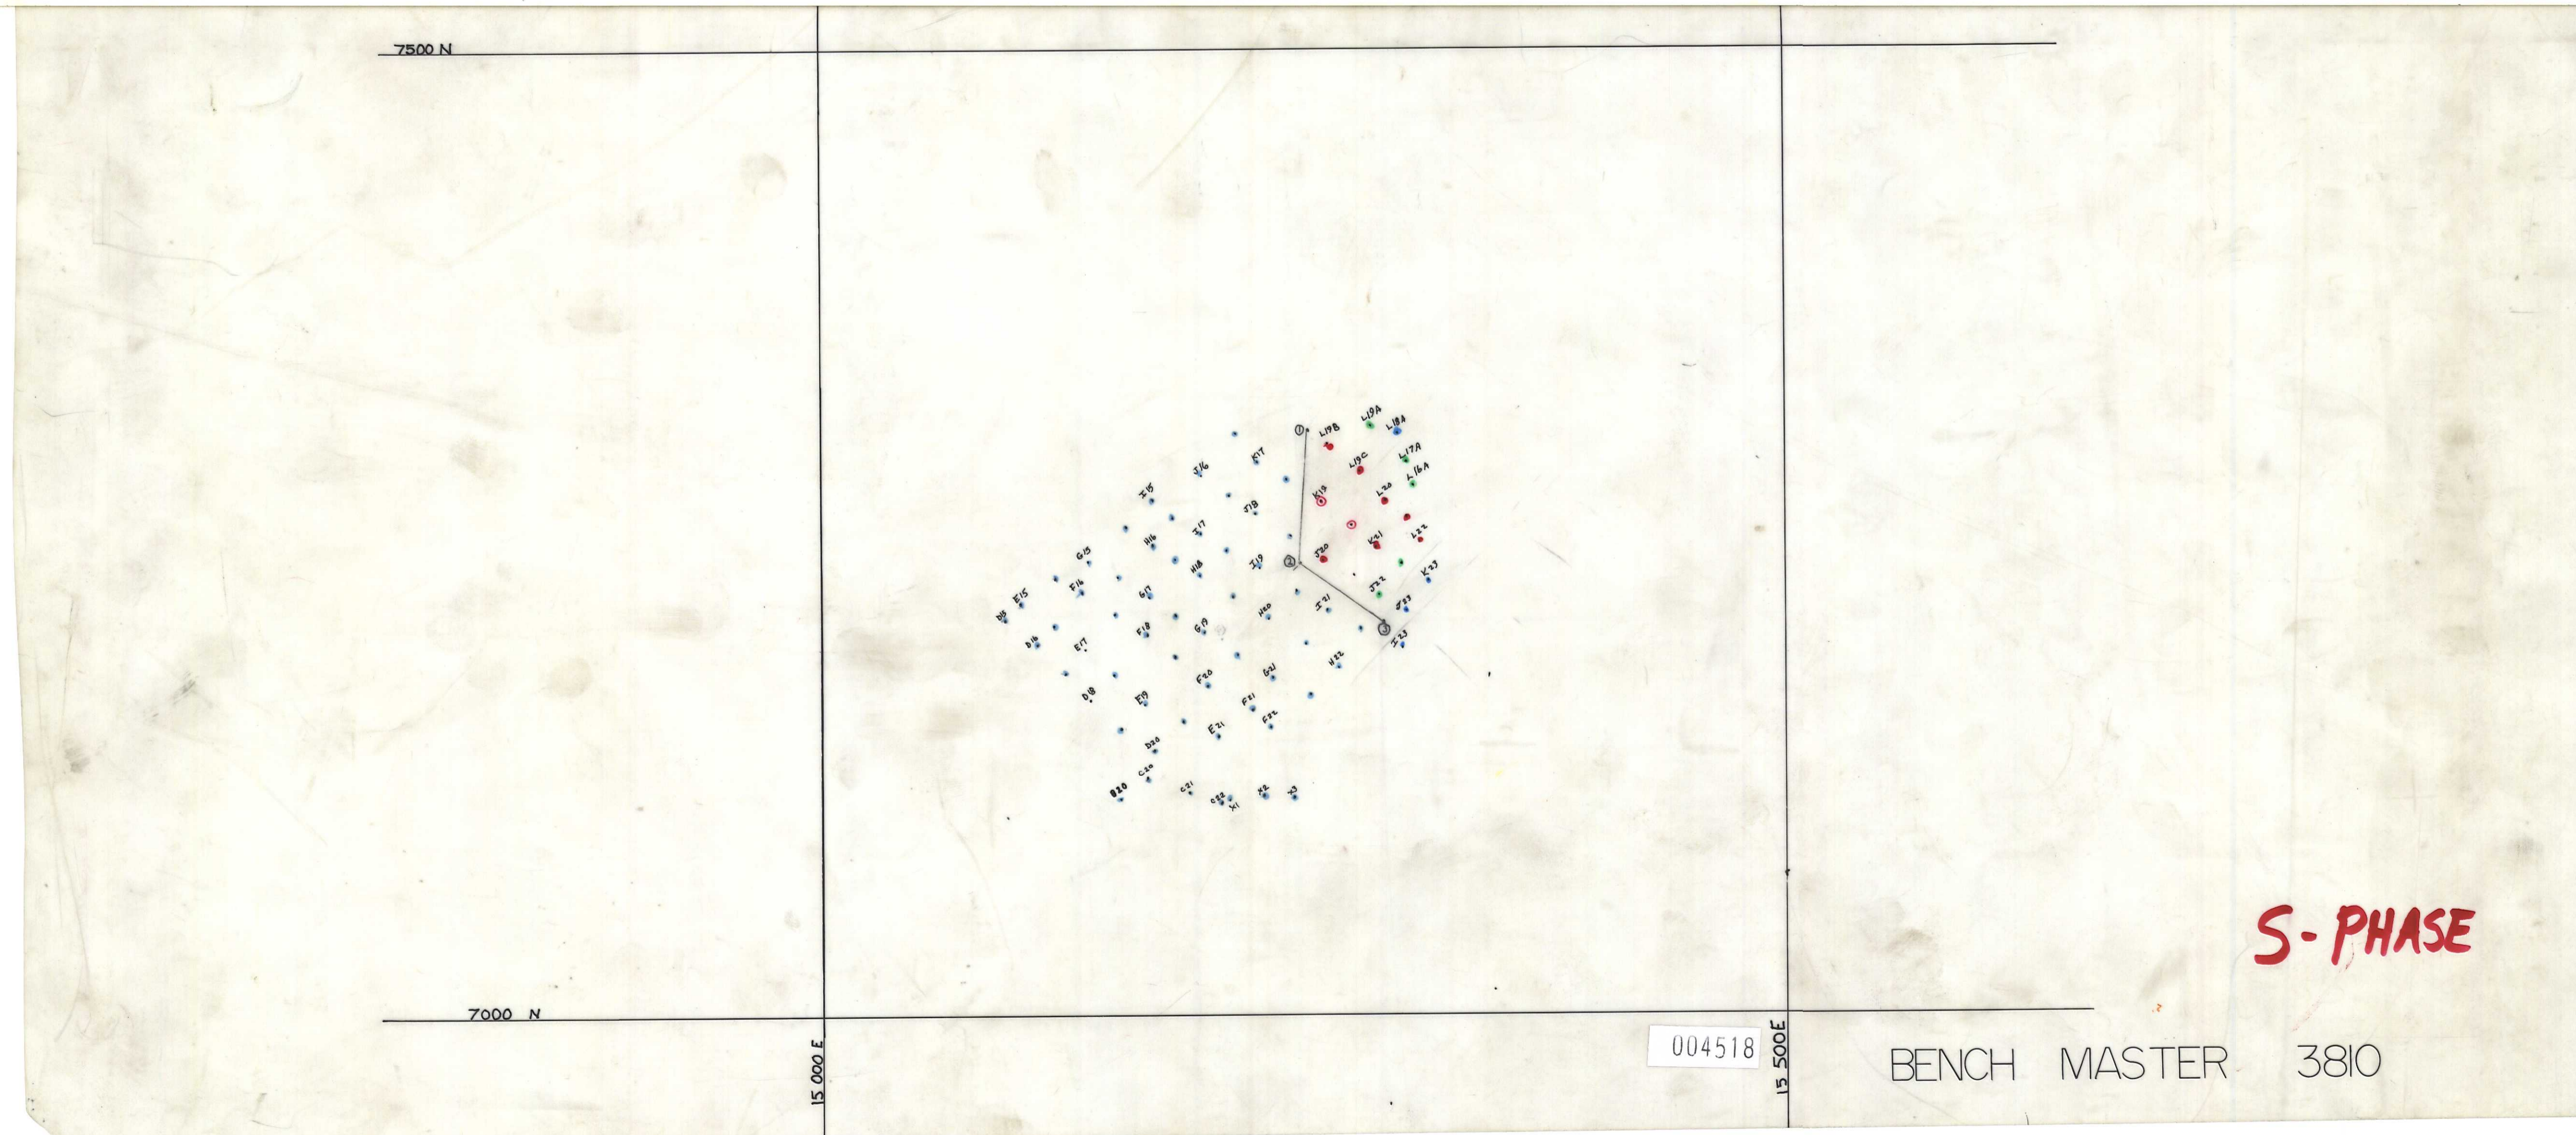

FARO PIT
BLASTHOLE MASTER
S 3810

SCALE 1:600

S-PHASE

004518

BENCH MASTER 3810