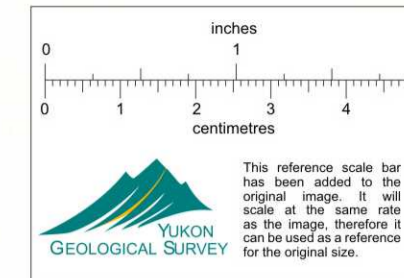

FARO PIT
BLASTHOLE MASTER
S 3810

SCALE 1:600

S-PHASE

004518

BENCH MASTER 3810