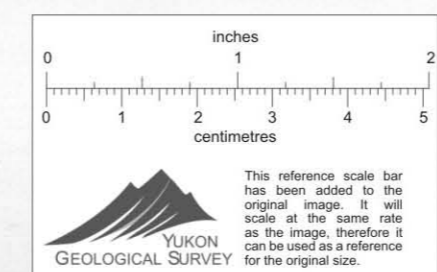

1 41 32

42 Joins 116B/43

44 35

45 36

46 37 10'

47 38

004547

U 435 Rackla
ANTIMONY MTN.
1:12,500