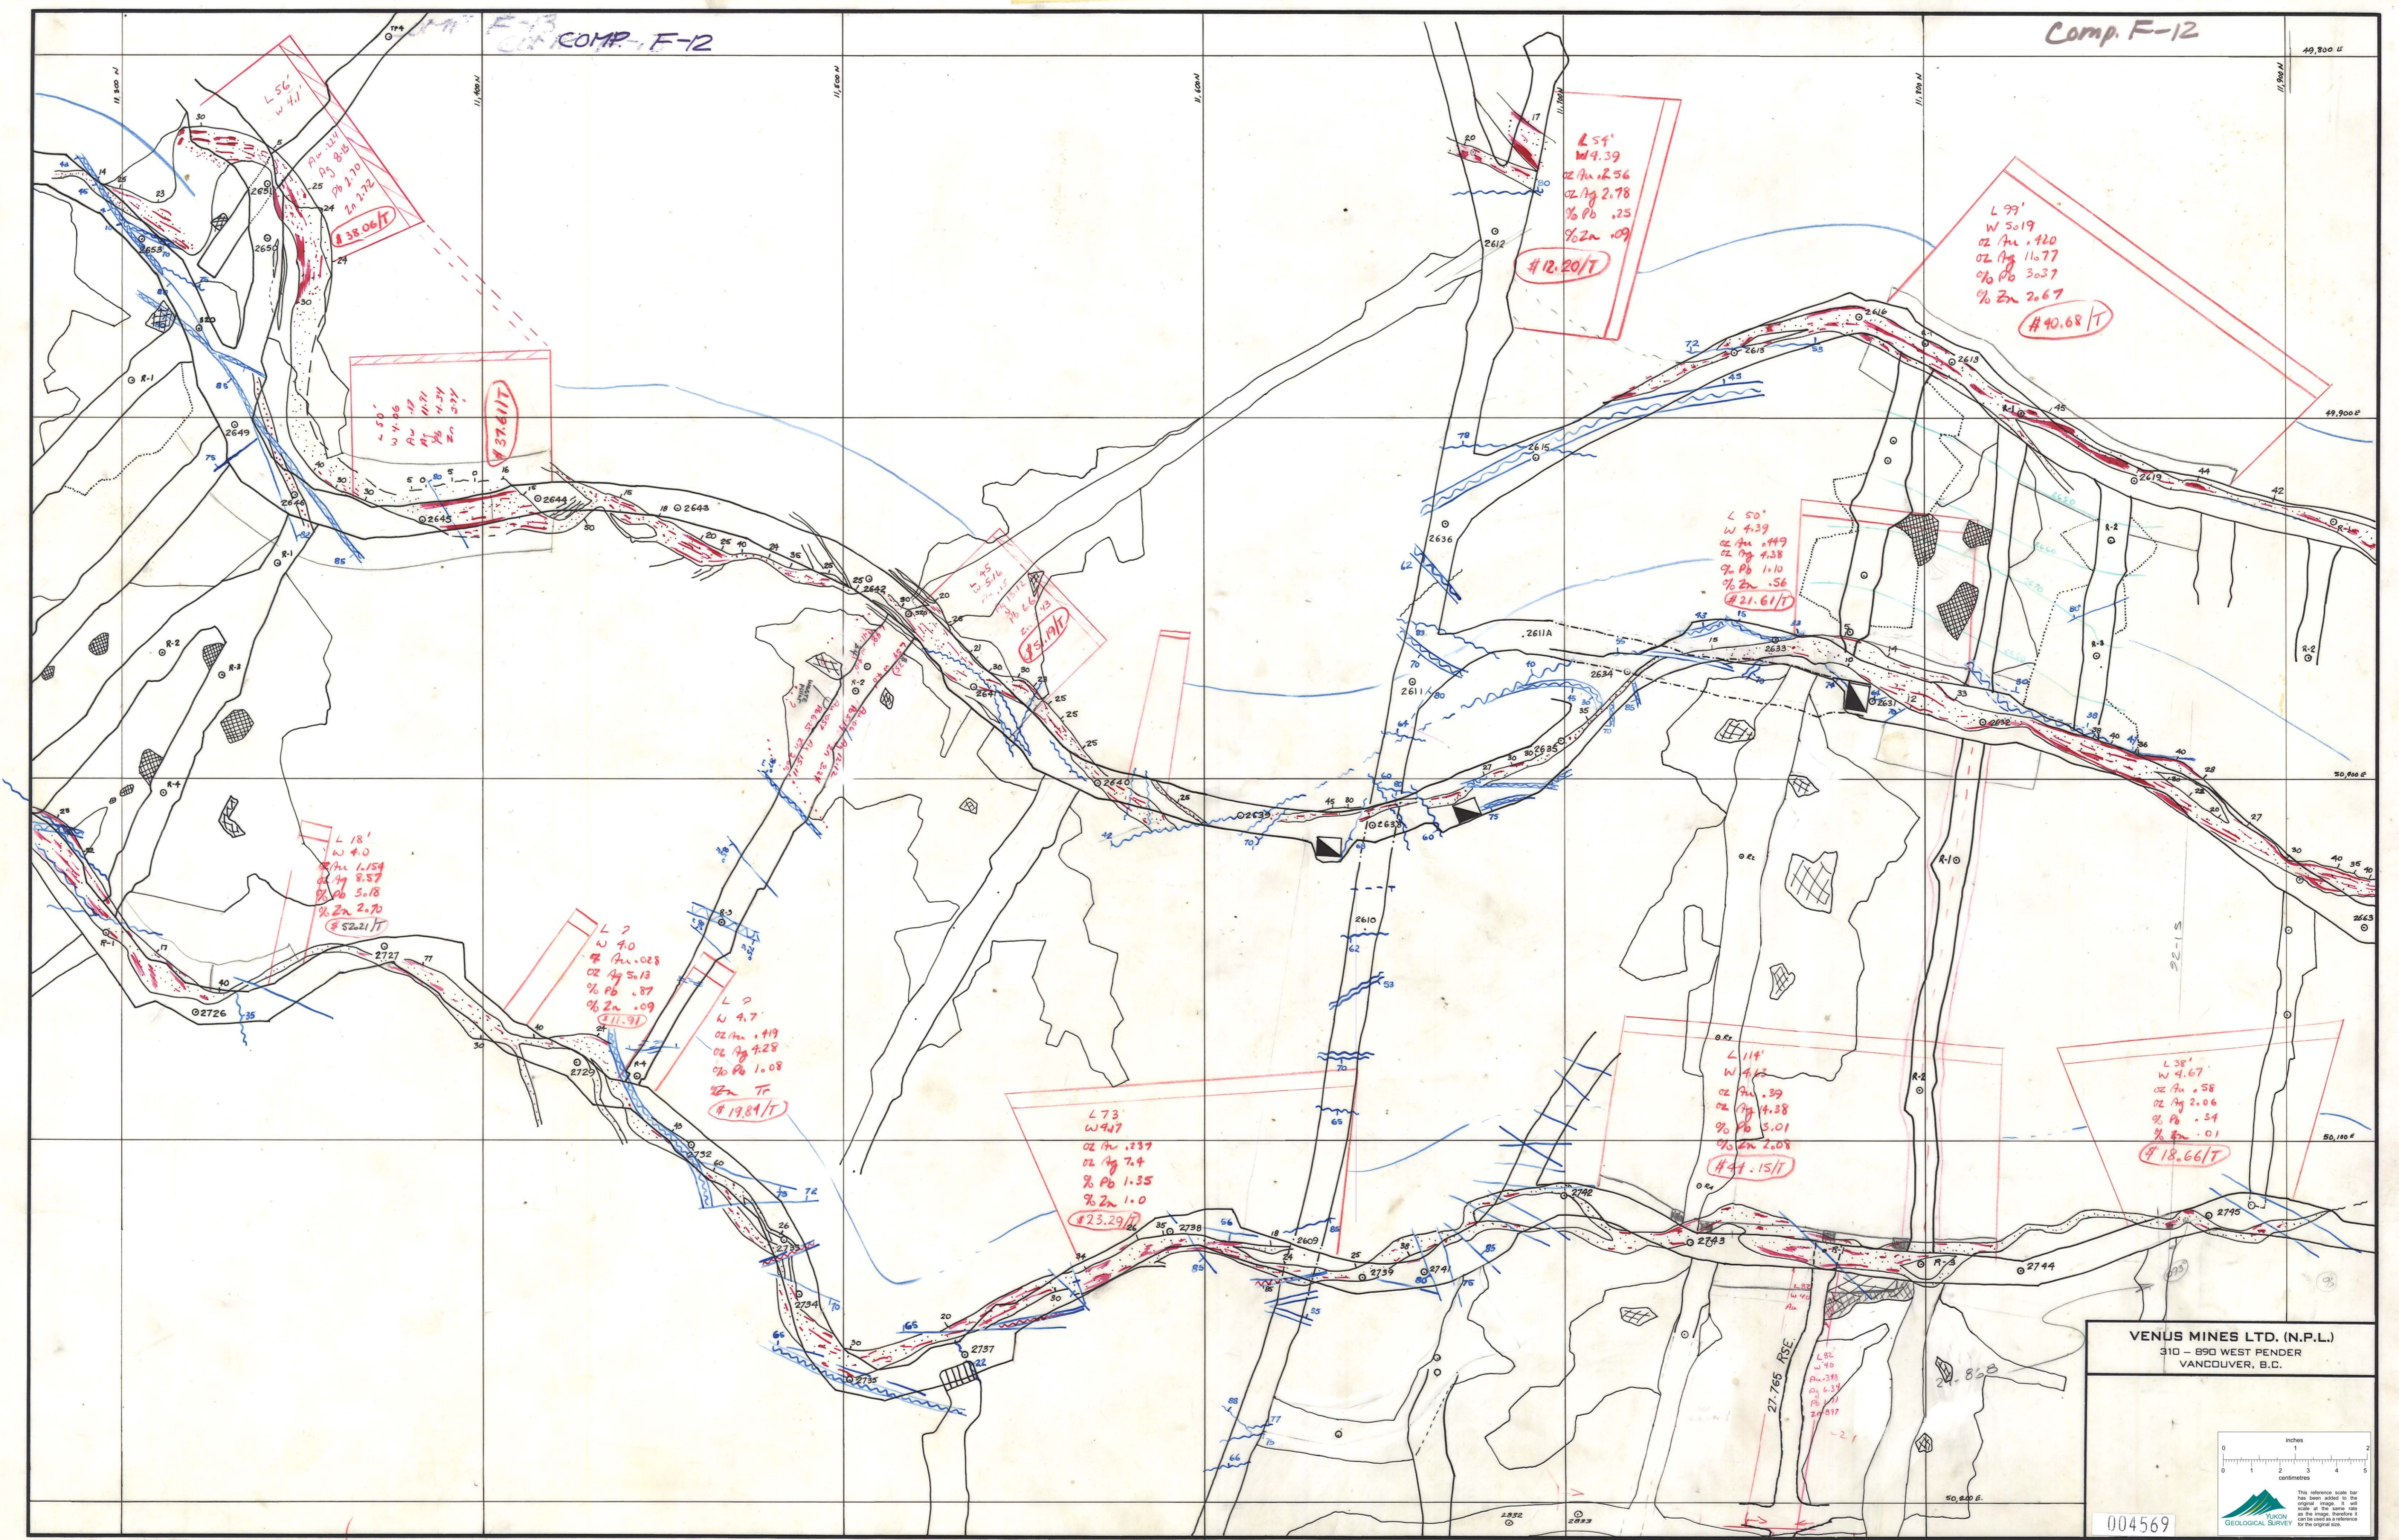

COMP. F-12

Comp. F-12

VENUS MINES LTD. (N.P.L.)
310 - 890 WEST PENDER
VANCOUVER, B.C.

004569