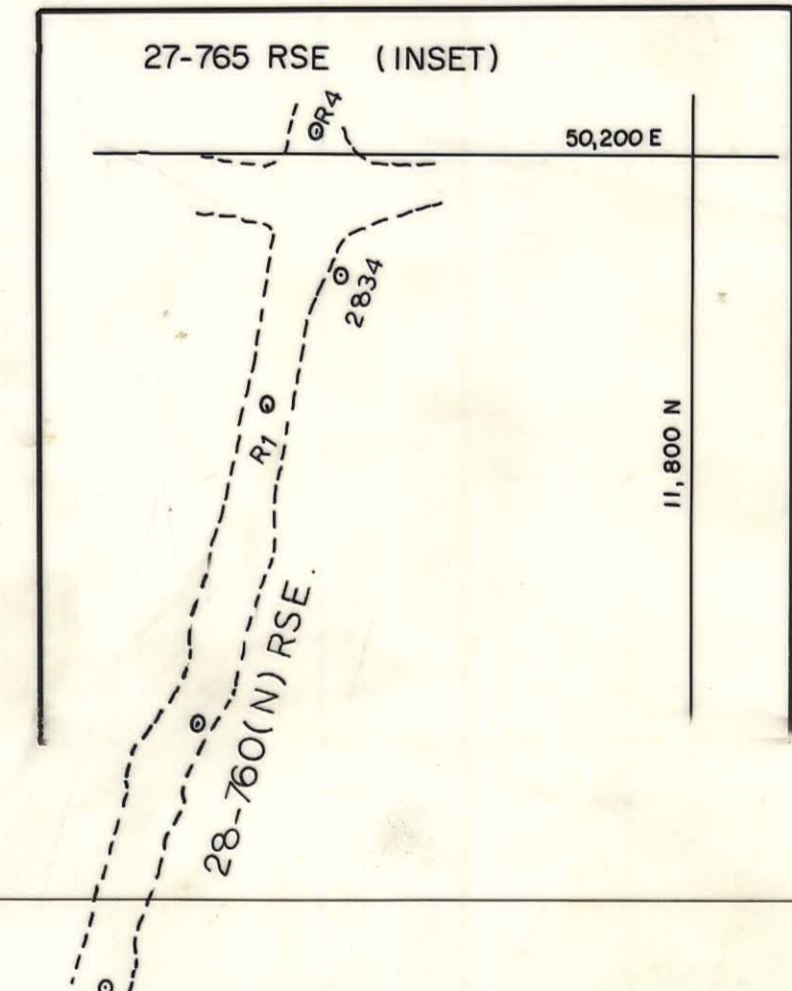

2700 LEVEL F-12

2700 LEVEL F12

<b>VENUS MINES LTD.</b>	
MacDONALD CONSULTANTS LIMITED	
11 - 425 HOWE ST. VANCOUVER 1, B.C.	
<b>2700 N. LEVEL</b>	
SCALE	GEOLOGY PLAN 004590
DRAWN	
DATE	
NUMBER F-12	

see inset