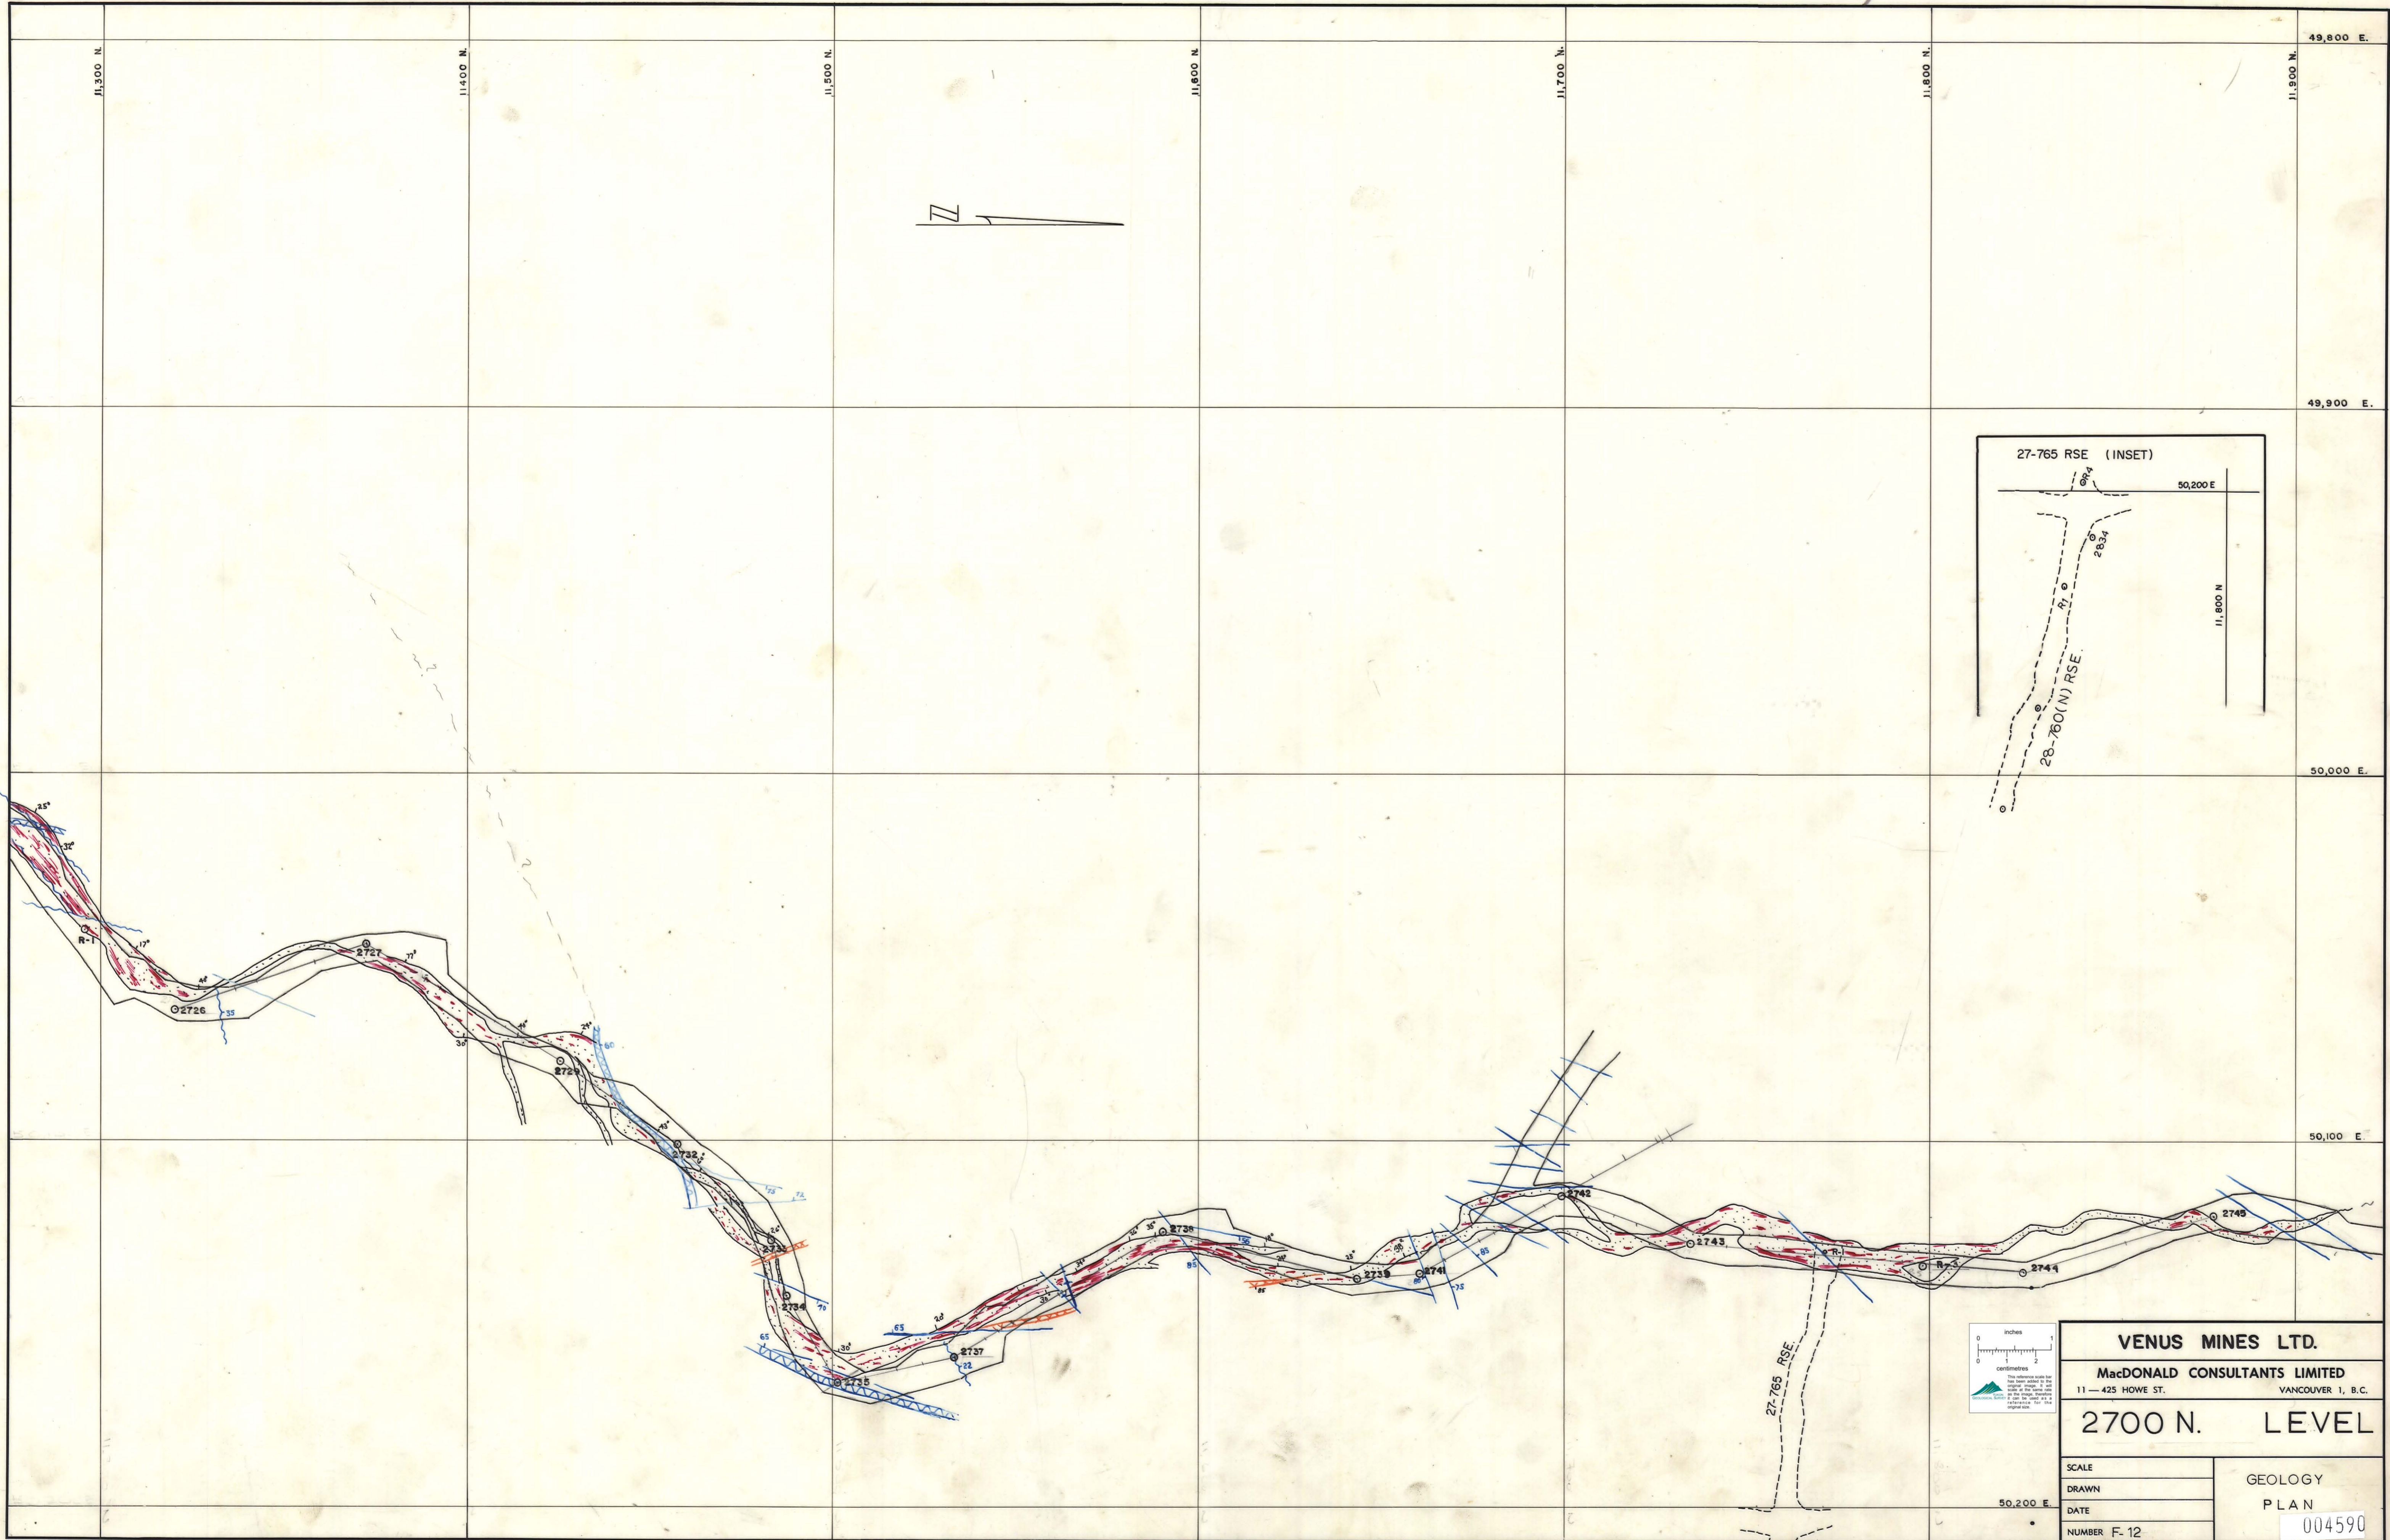

2700 LEVEL F-12

2700 LEVEL F12

<b>VENUS MINES LTD.</b>	
MacDONALD CONSULTANTS LIMITED	
11 - 425 HOWE ST. VANCOUVER 1, B.C.	
<b>2700 N. LEVEL</b>	
SCALE	GEOLOGY PLAN 004590
DRAWN	
DATE	
NUMBER F-12	

see inset