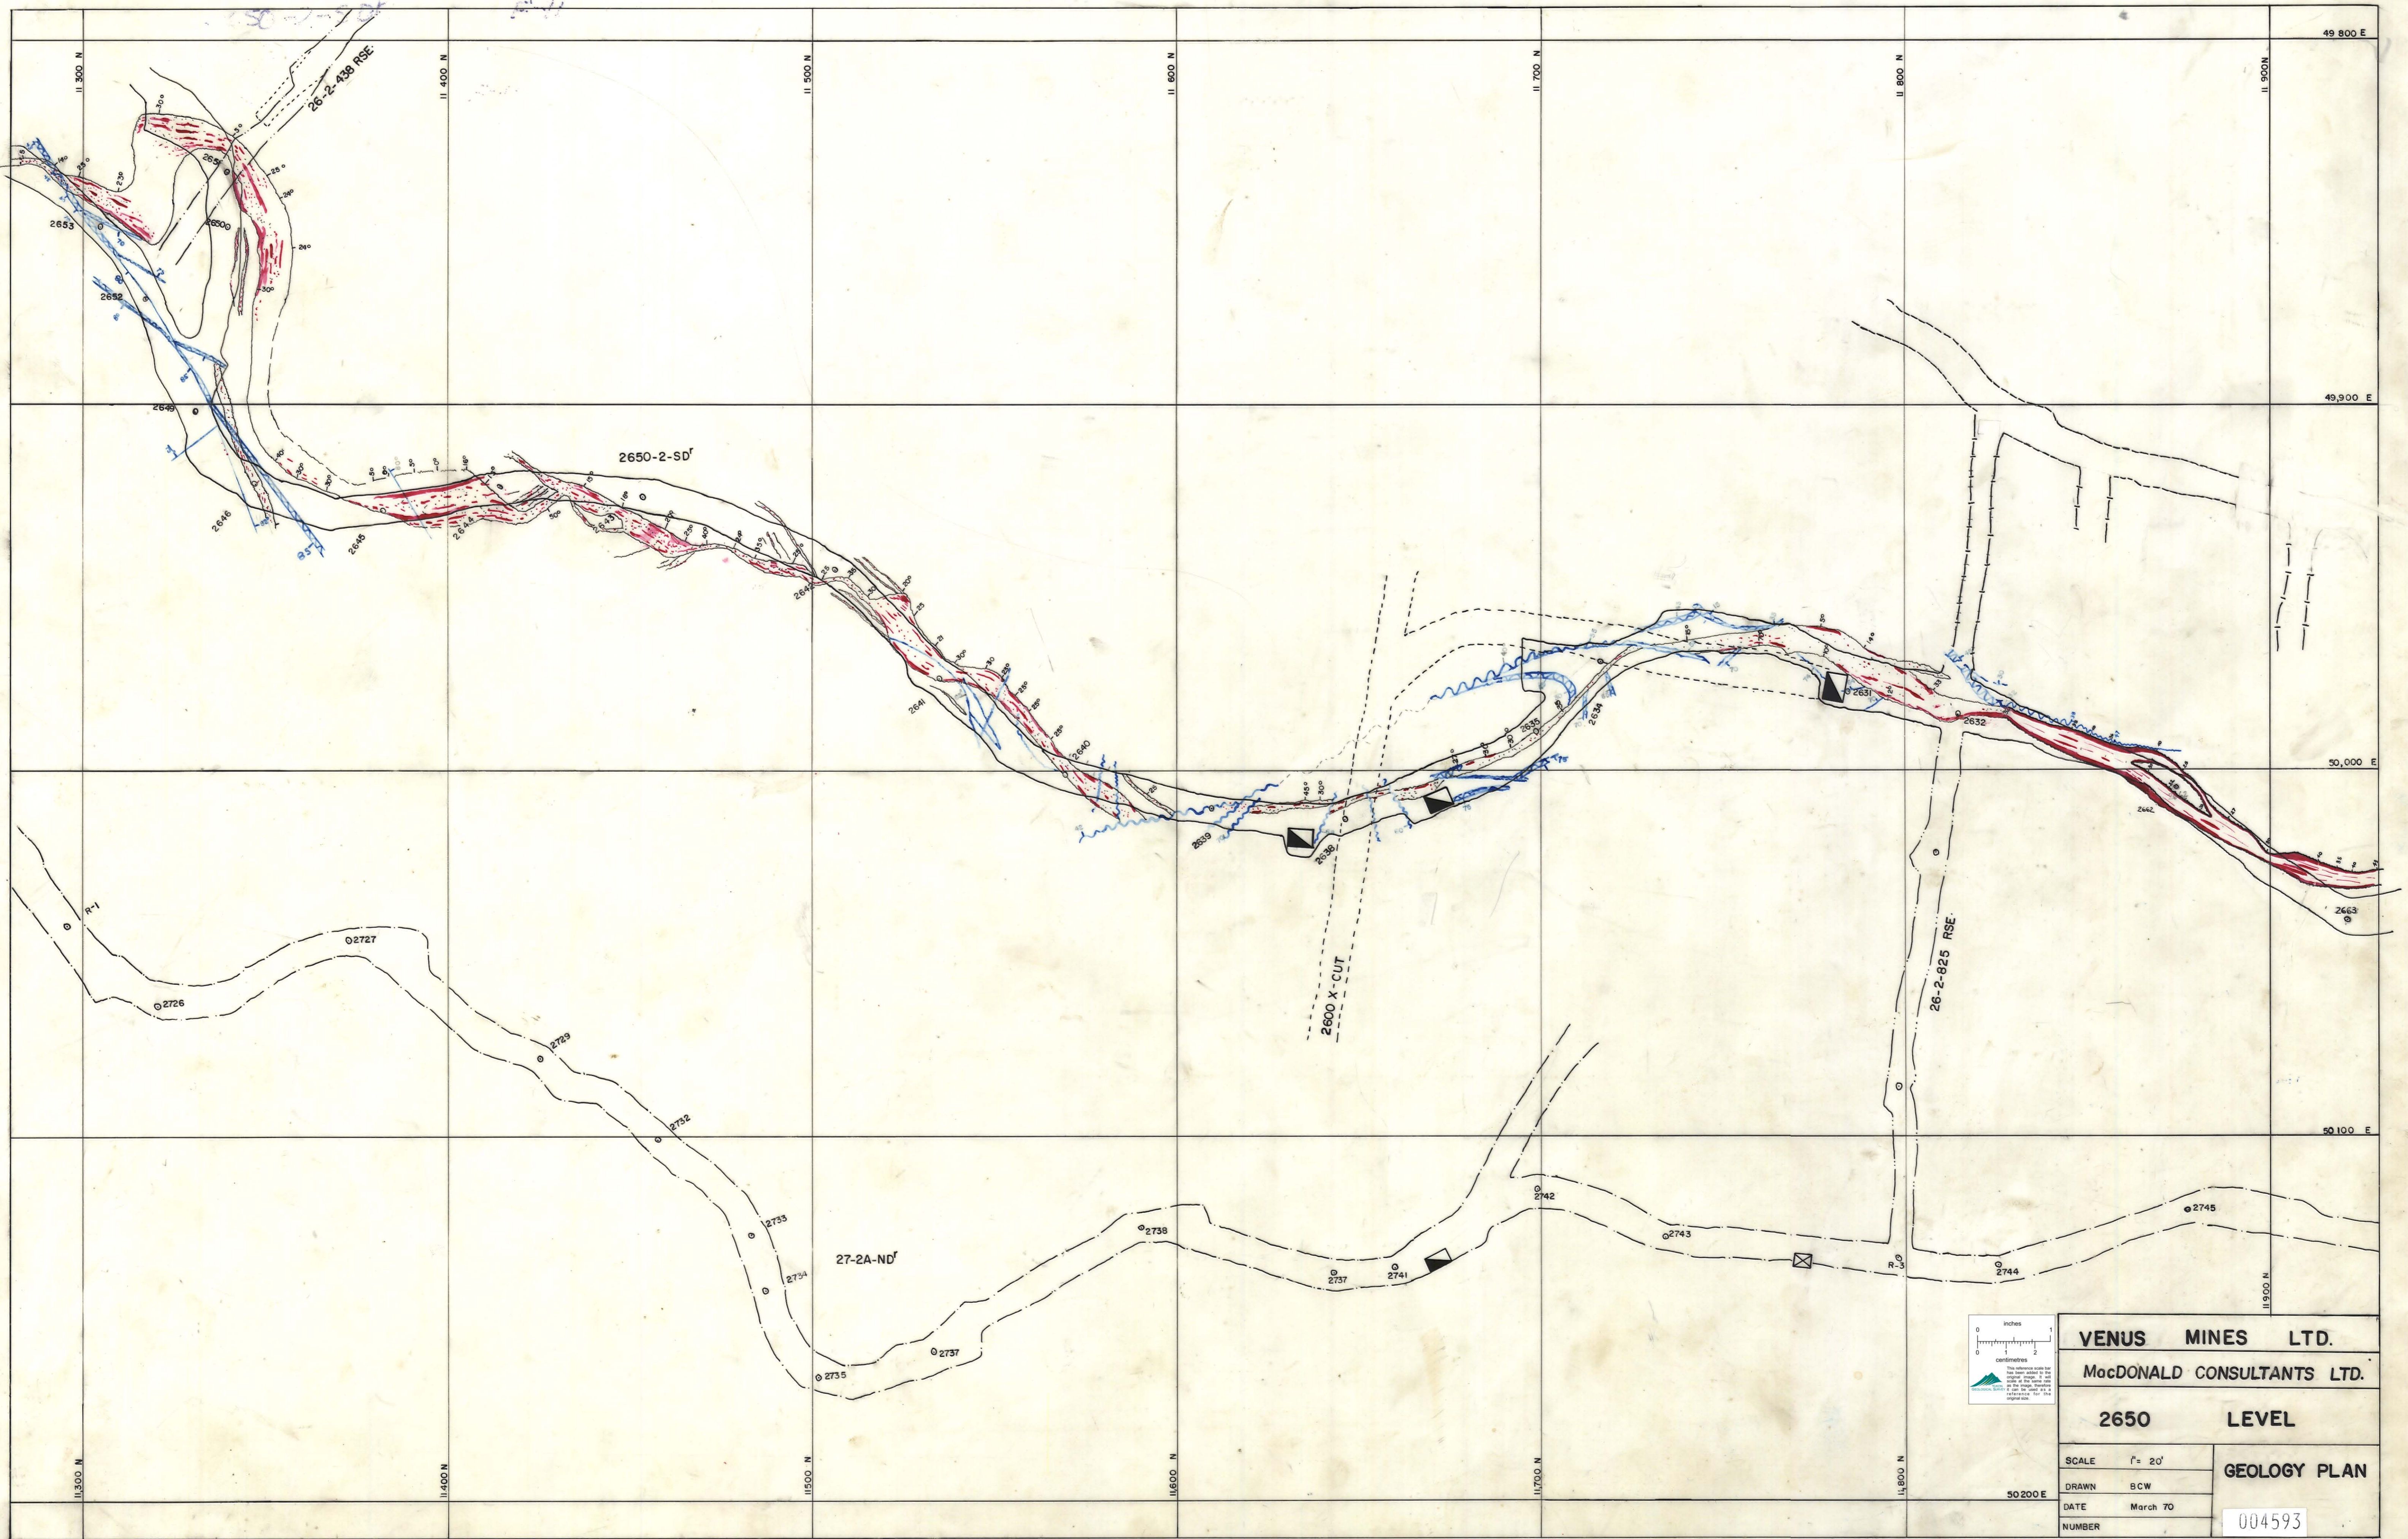

206-711
2650-2-SDf

VENUS MINES LTD.	
MacDONALD CONSULTANTS LTD.	
2650 LEVEL	
SCALE	1" = 20'
DRAWN	BCW
DATE	March 70
NUMBER	004593
GEOLOGY PLAN	