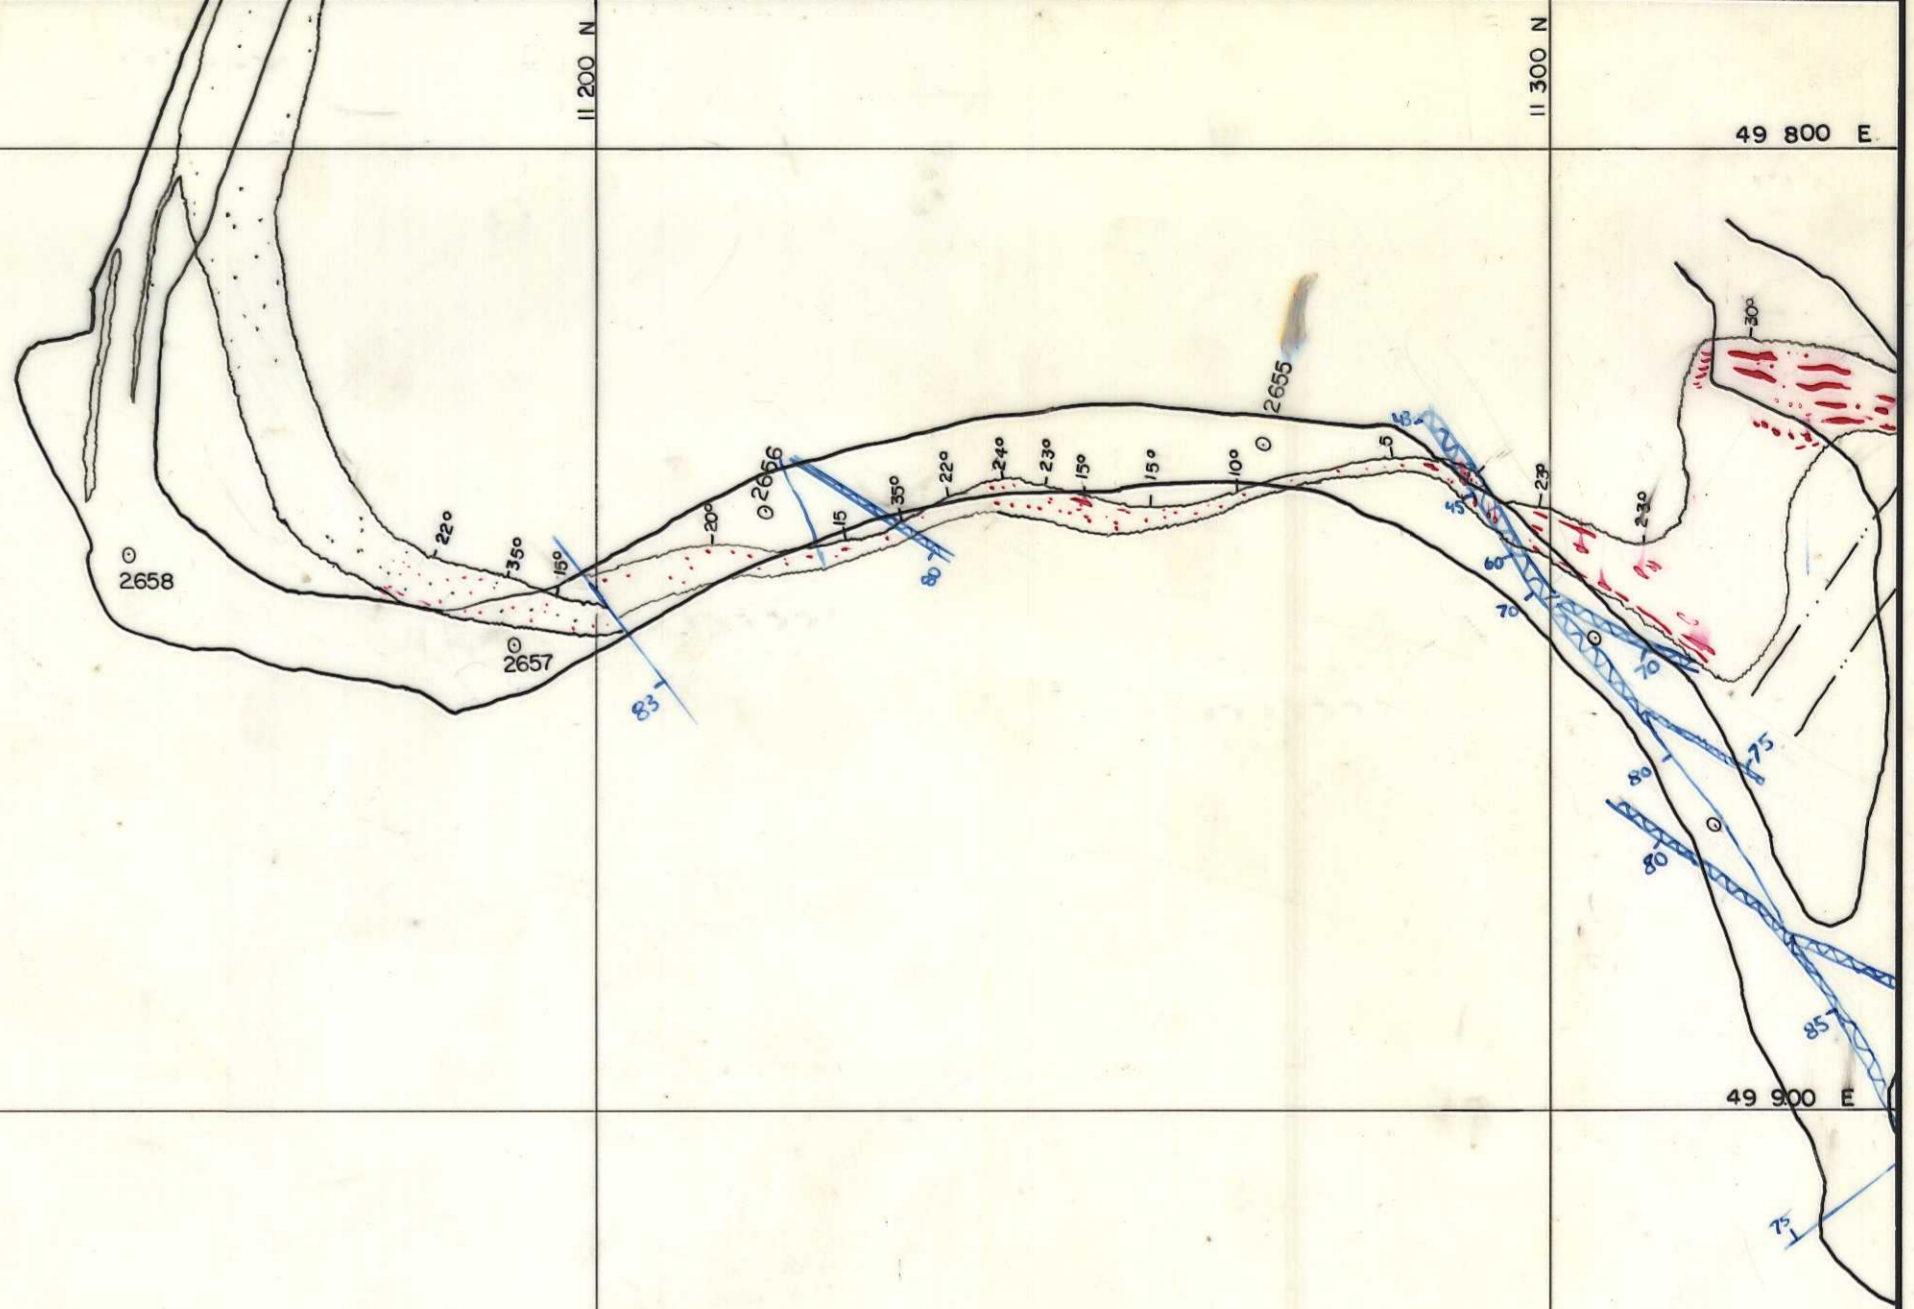

206-712
2650-2-SDr.

F-11

VENUS MINES LIMITED	
MacDONALD CONSULTANTS LIMITED	
11 — 425 HOWE ST.	VANCOUVER 1, B.C.
2650	LEVEL
SCALE 1" = 20'	GEOLOGY PLAN
DRAWN BCW	
DATE APRIL 70	
NUMBER 004594	F-11