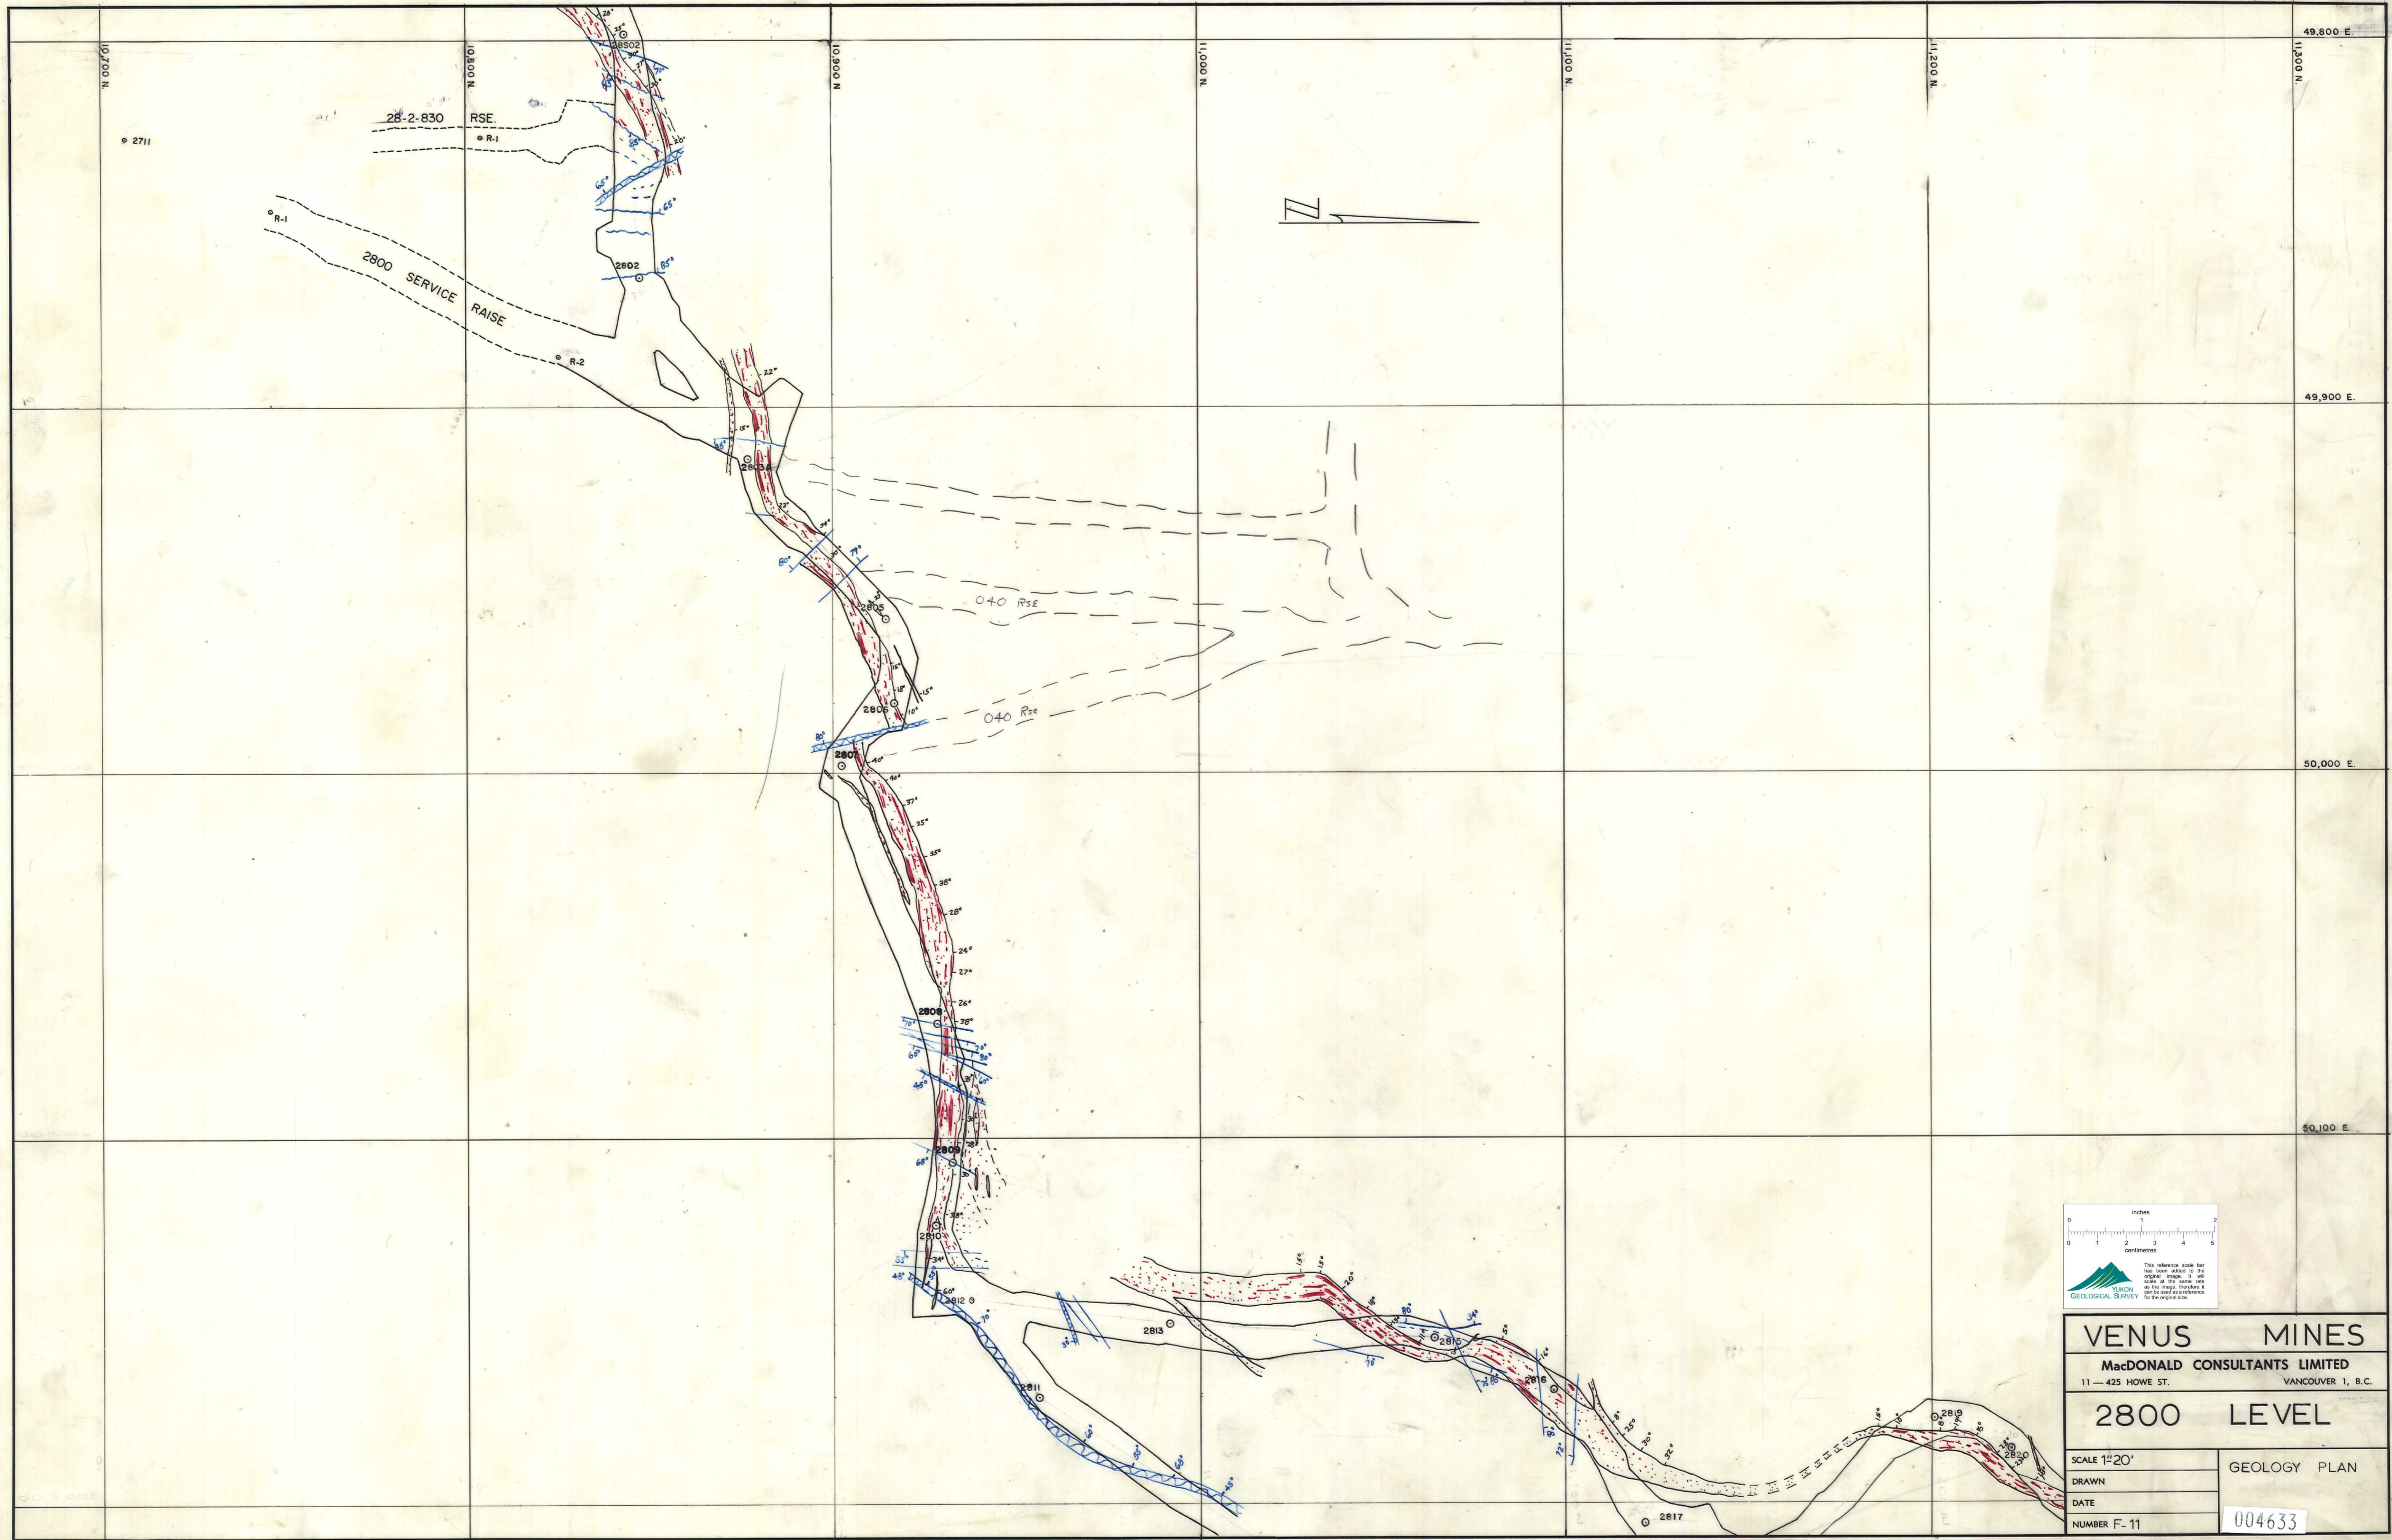

2800 LEVEL F-11

2800 LEVEL F-11

VENUS MINES	
MacDONALD CONSULTANTS LIMITED	
11 - 425 HOWE ST. VANCOUVER 1, B.C.	
2800 LEVEL	
SCALE 1"=20'	GEOLOGY PLAN
DRAWN	
DATE	
NUMBER F-11	004633