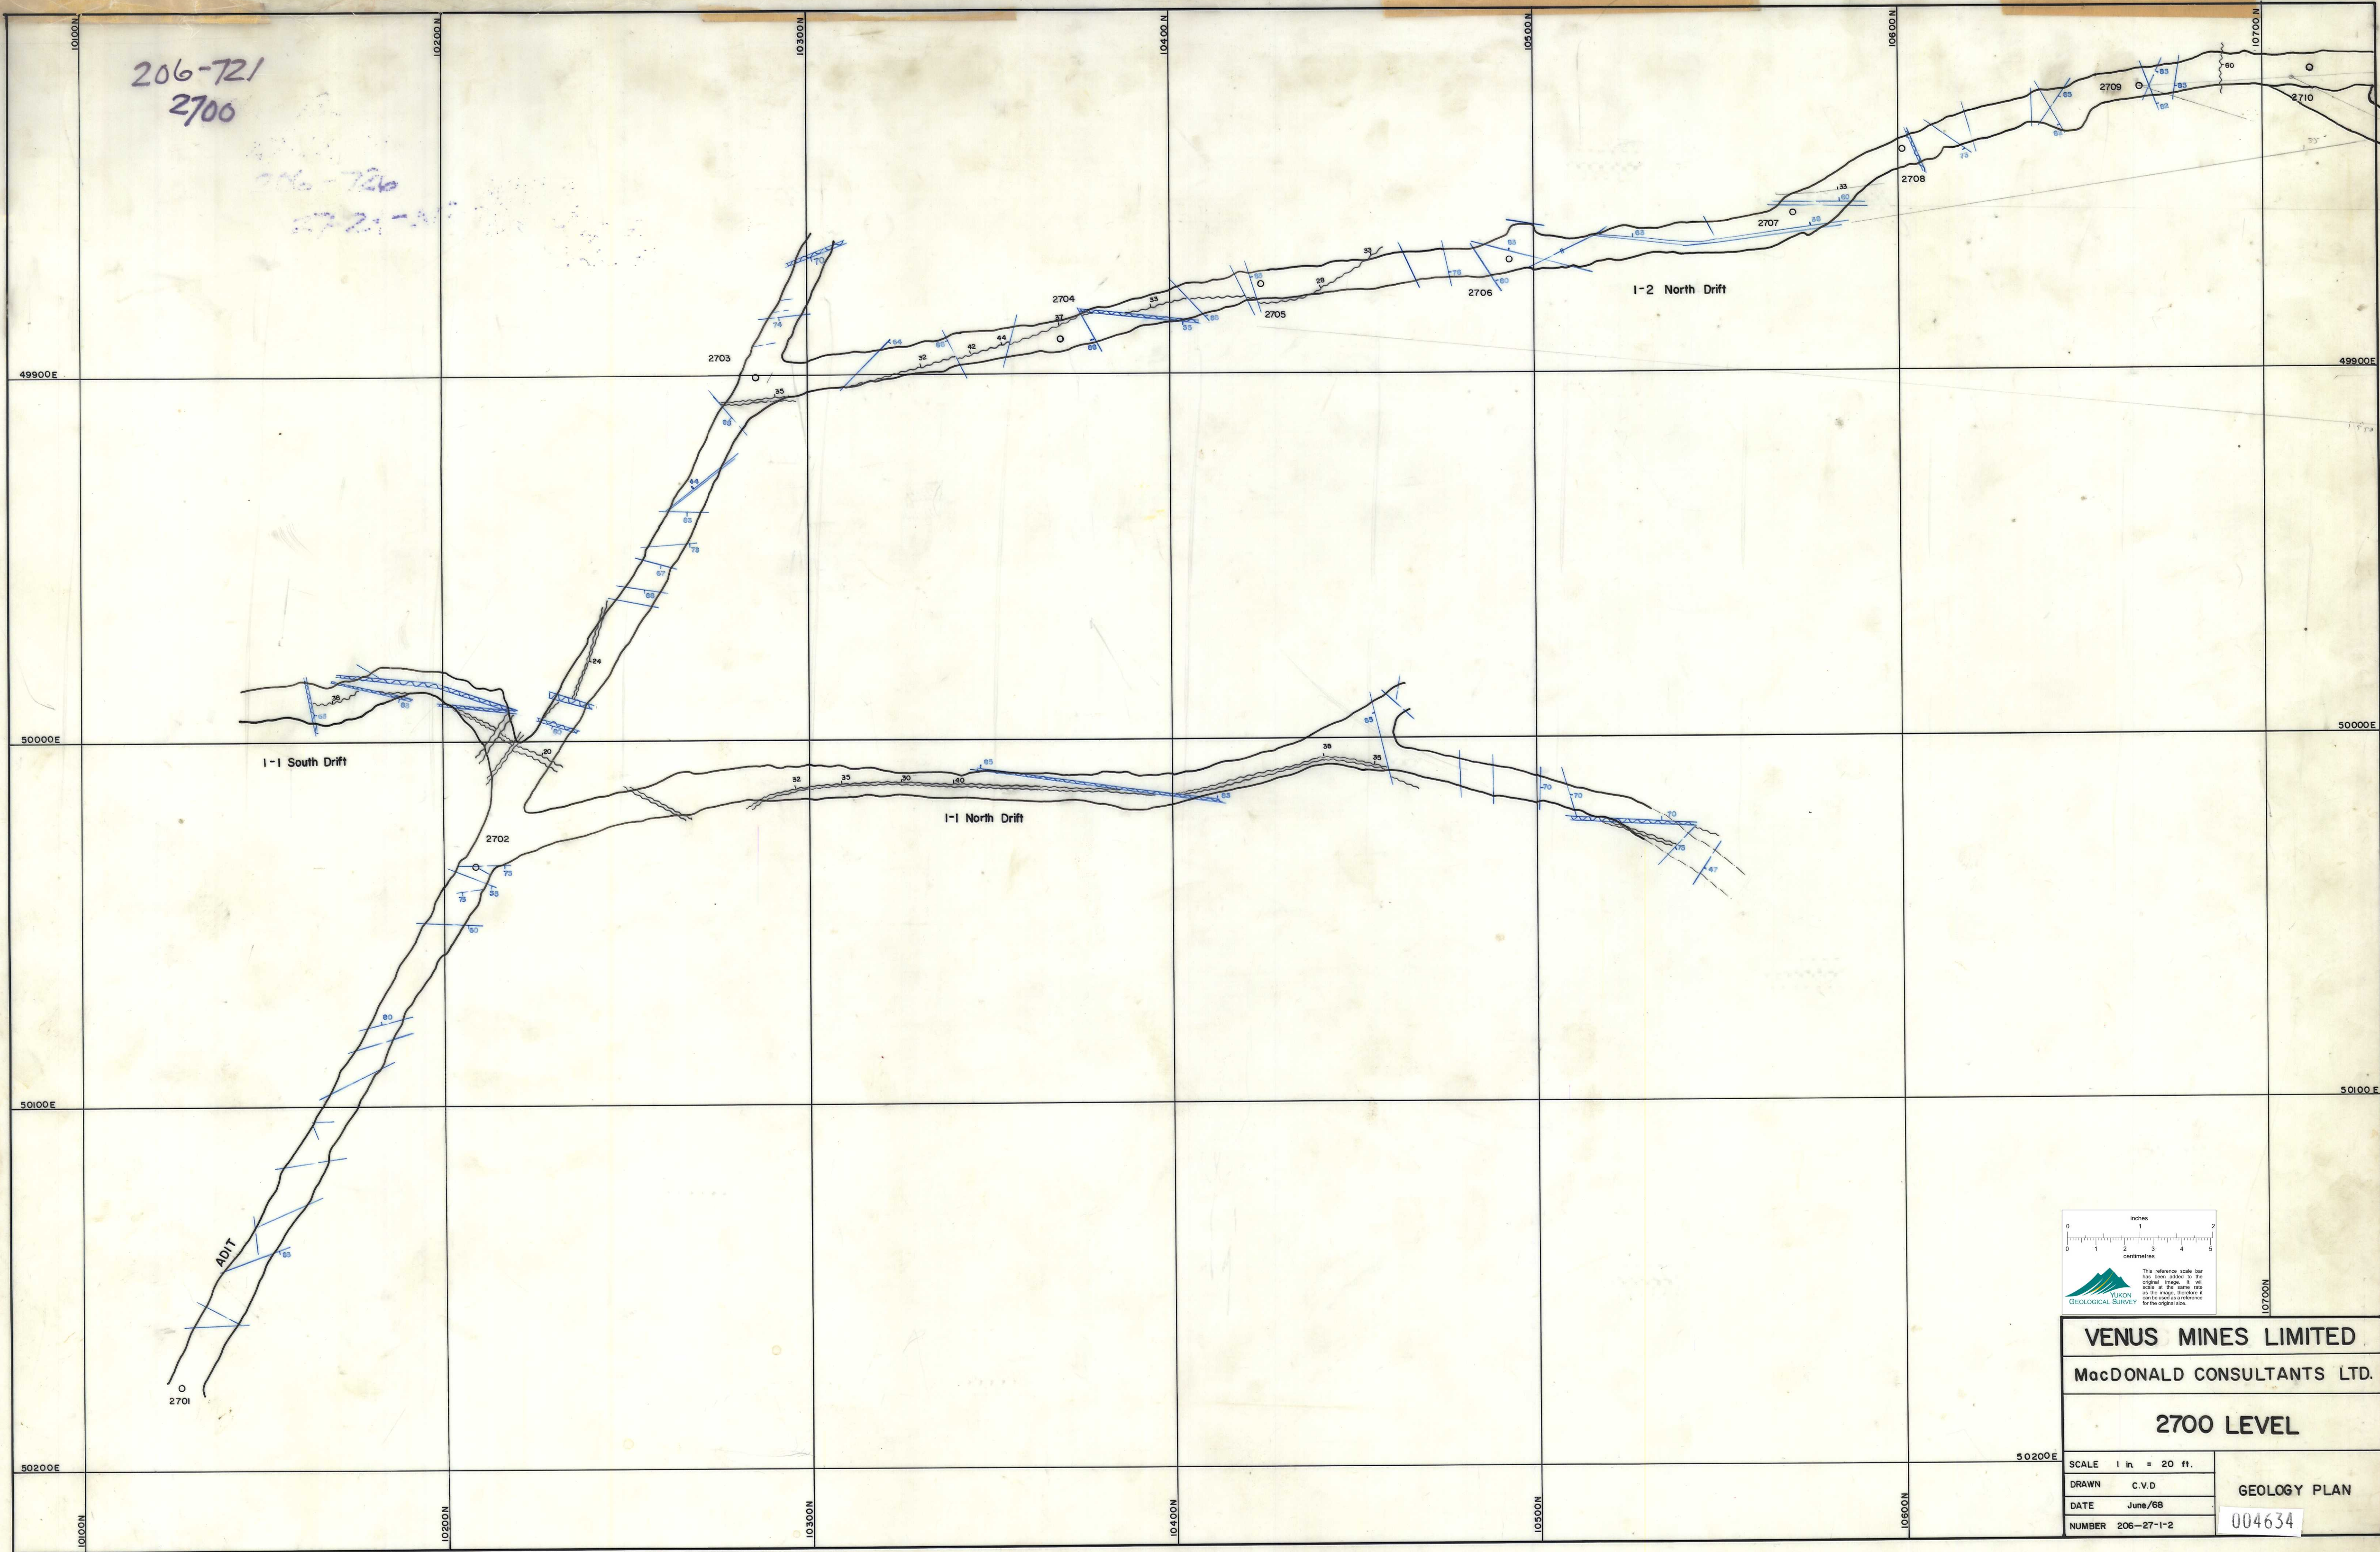

206-721  
2700

206-721  
2700

206-726  
27-21-1

**VENUS MINES LIMITED**  
**MacDONALD CONSULTANTS LTD.**

**2700 LEVEL**

SCALE 1 in. = 20 ft.

DRAWN C.V.D.  
DATE June/68  
NUMBER 206-27-1-2

**GEOLOGY PLAN**  
004634