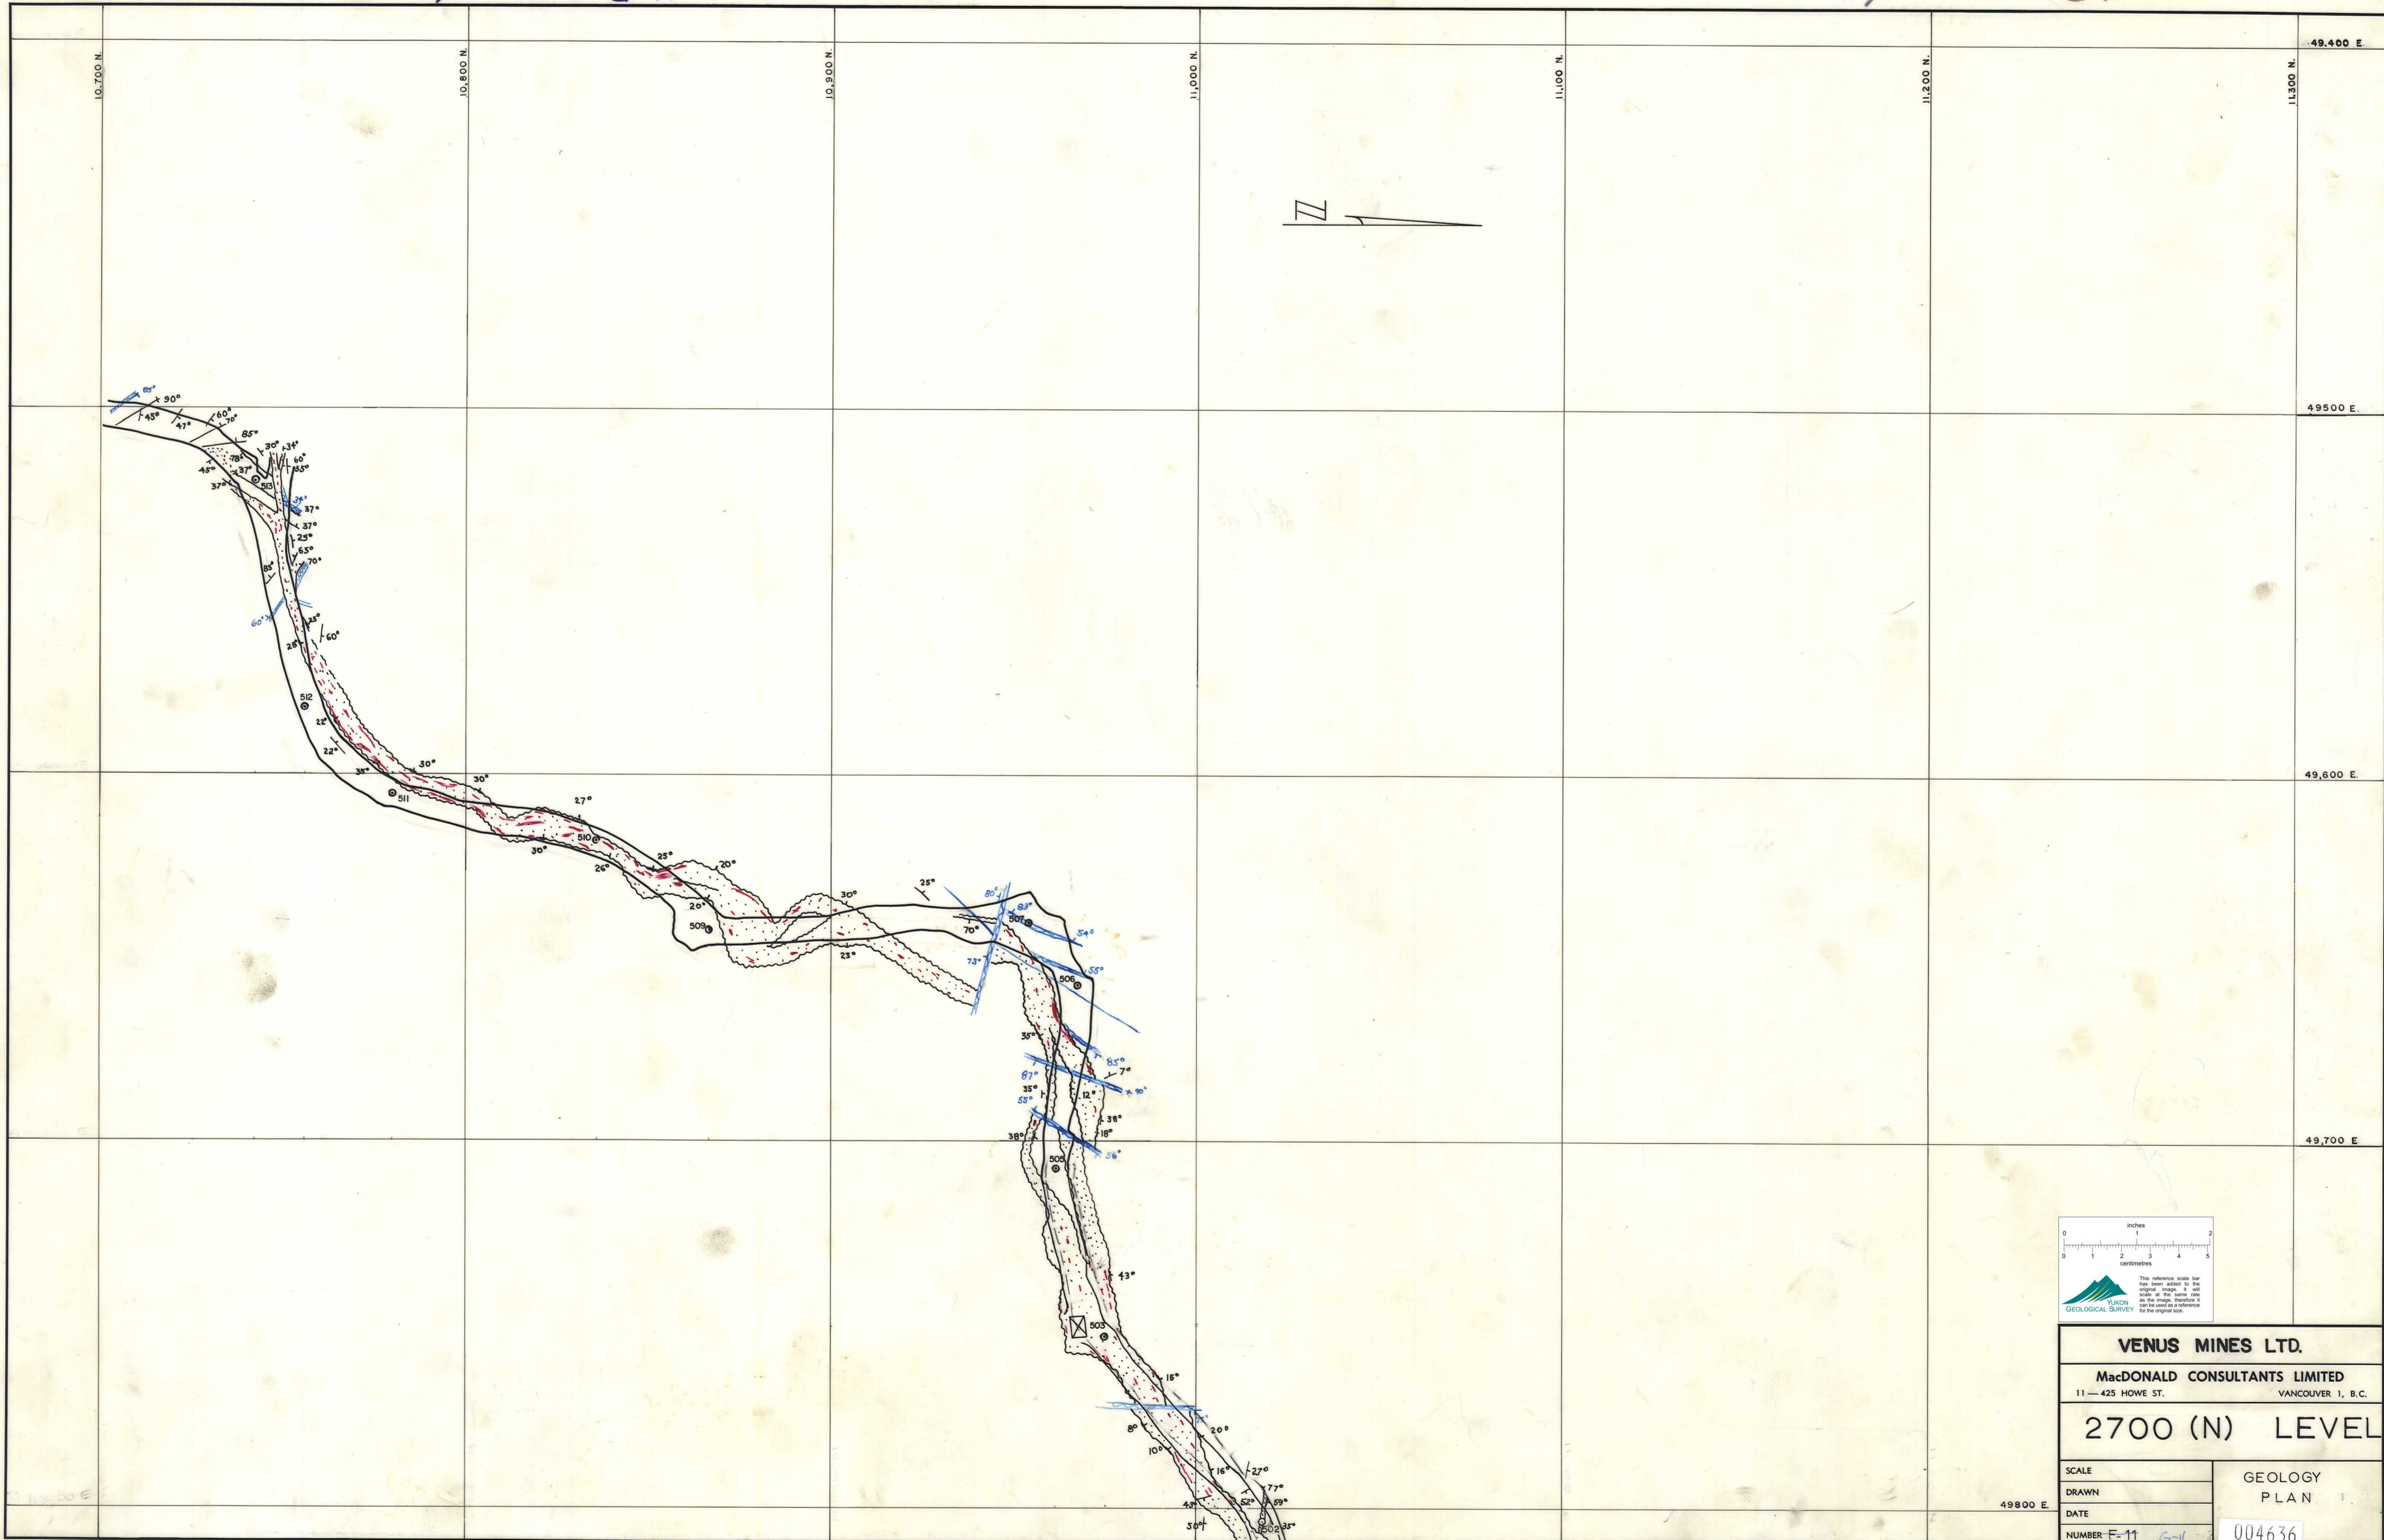

2700 LEVEL G-11

2700 LEVEL G-11

<b>VENUS MINES LTD.</b>	
MacDONALD CONSULTANTS LIMITED	
11 - 425 HOWE ST.	VANCOUVER 1, B.C.
<b>2700 (N) LEVEL</b>	
SCALE	GEOLOGY PLAN
DRAWN	
DATE	
NUMBER F-11 G-11	004636

49800 E