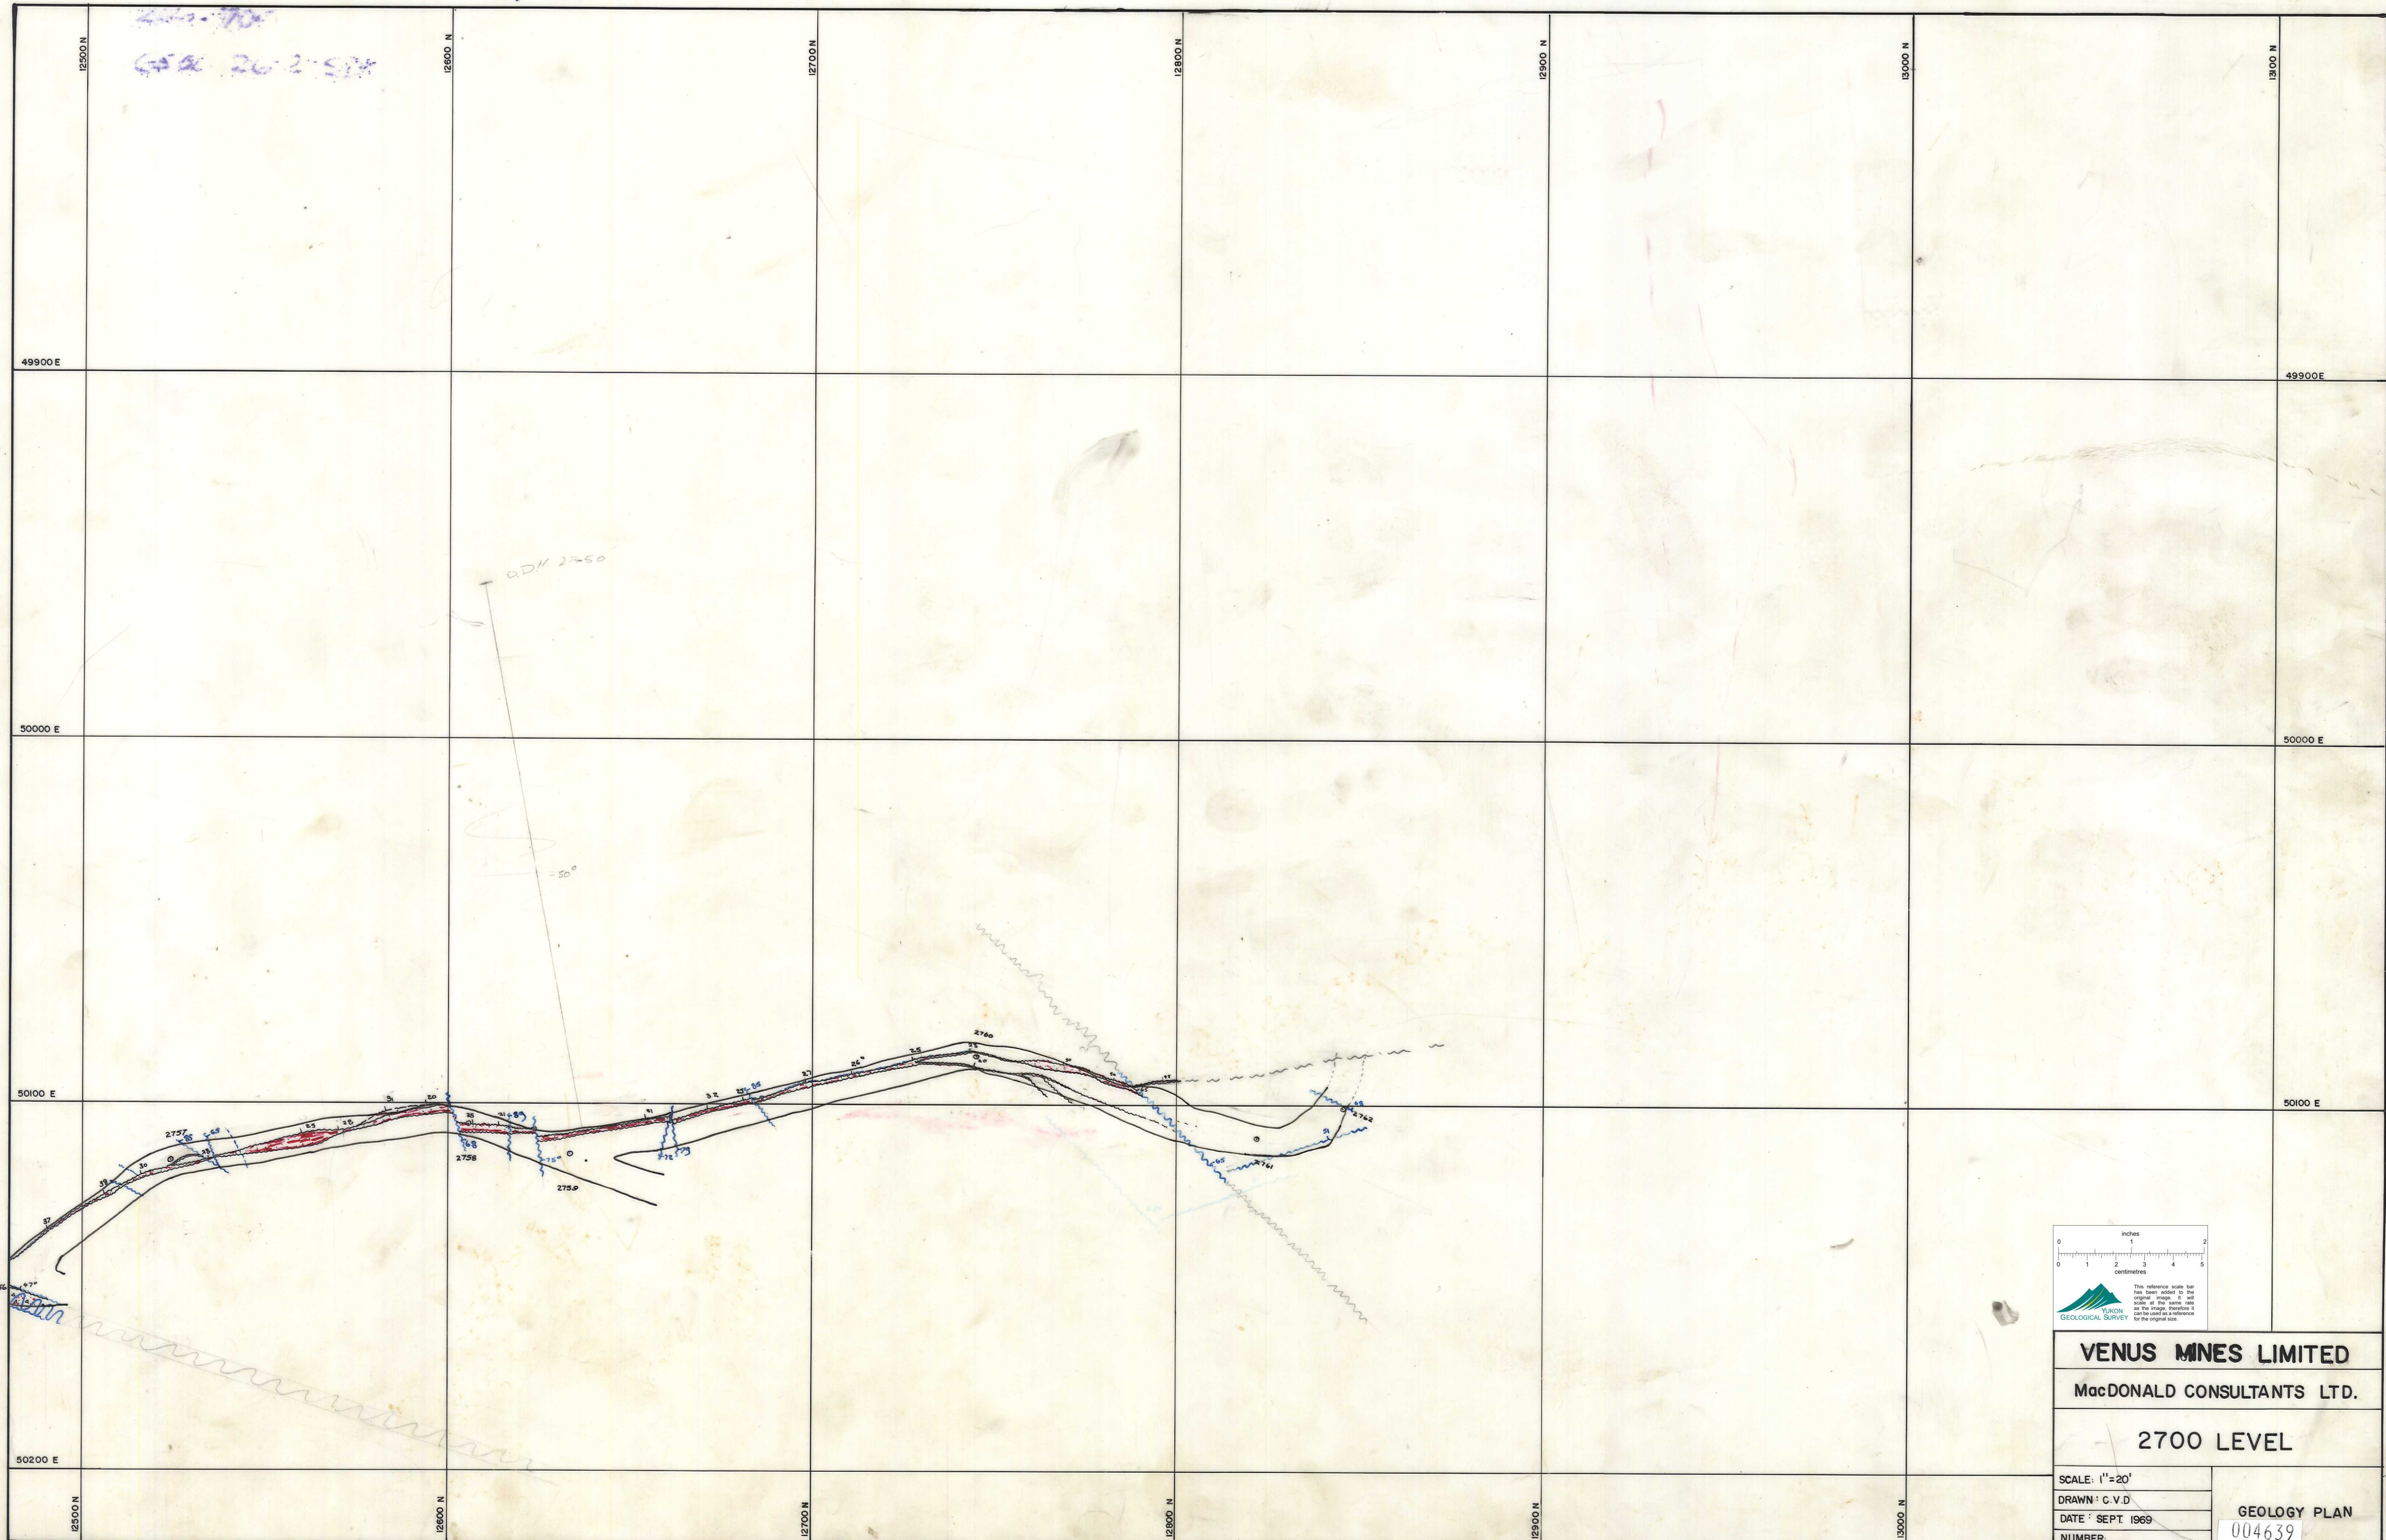

206-726
27-2A-NDR.

206-726
27-2A-NDR.

206-726
27-2A-NDR.

VENUS MINES LIMITED
MacDONALD CONSULTANTS LTD.

2700 LEVEL

SCALE: 1"=20'
DRAWN: C.V.D.
DATE: SEPT. 1969
NUMBER:

GEOLOGY PLAN
004639