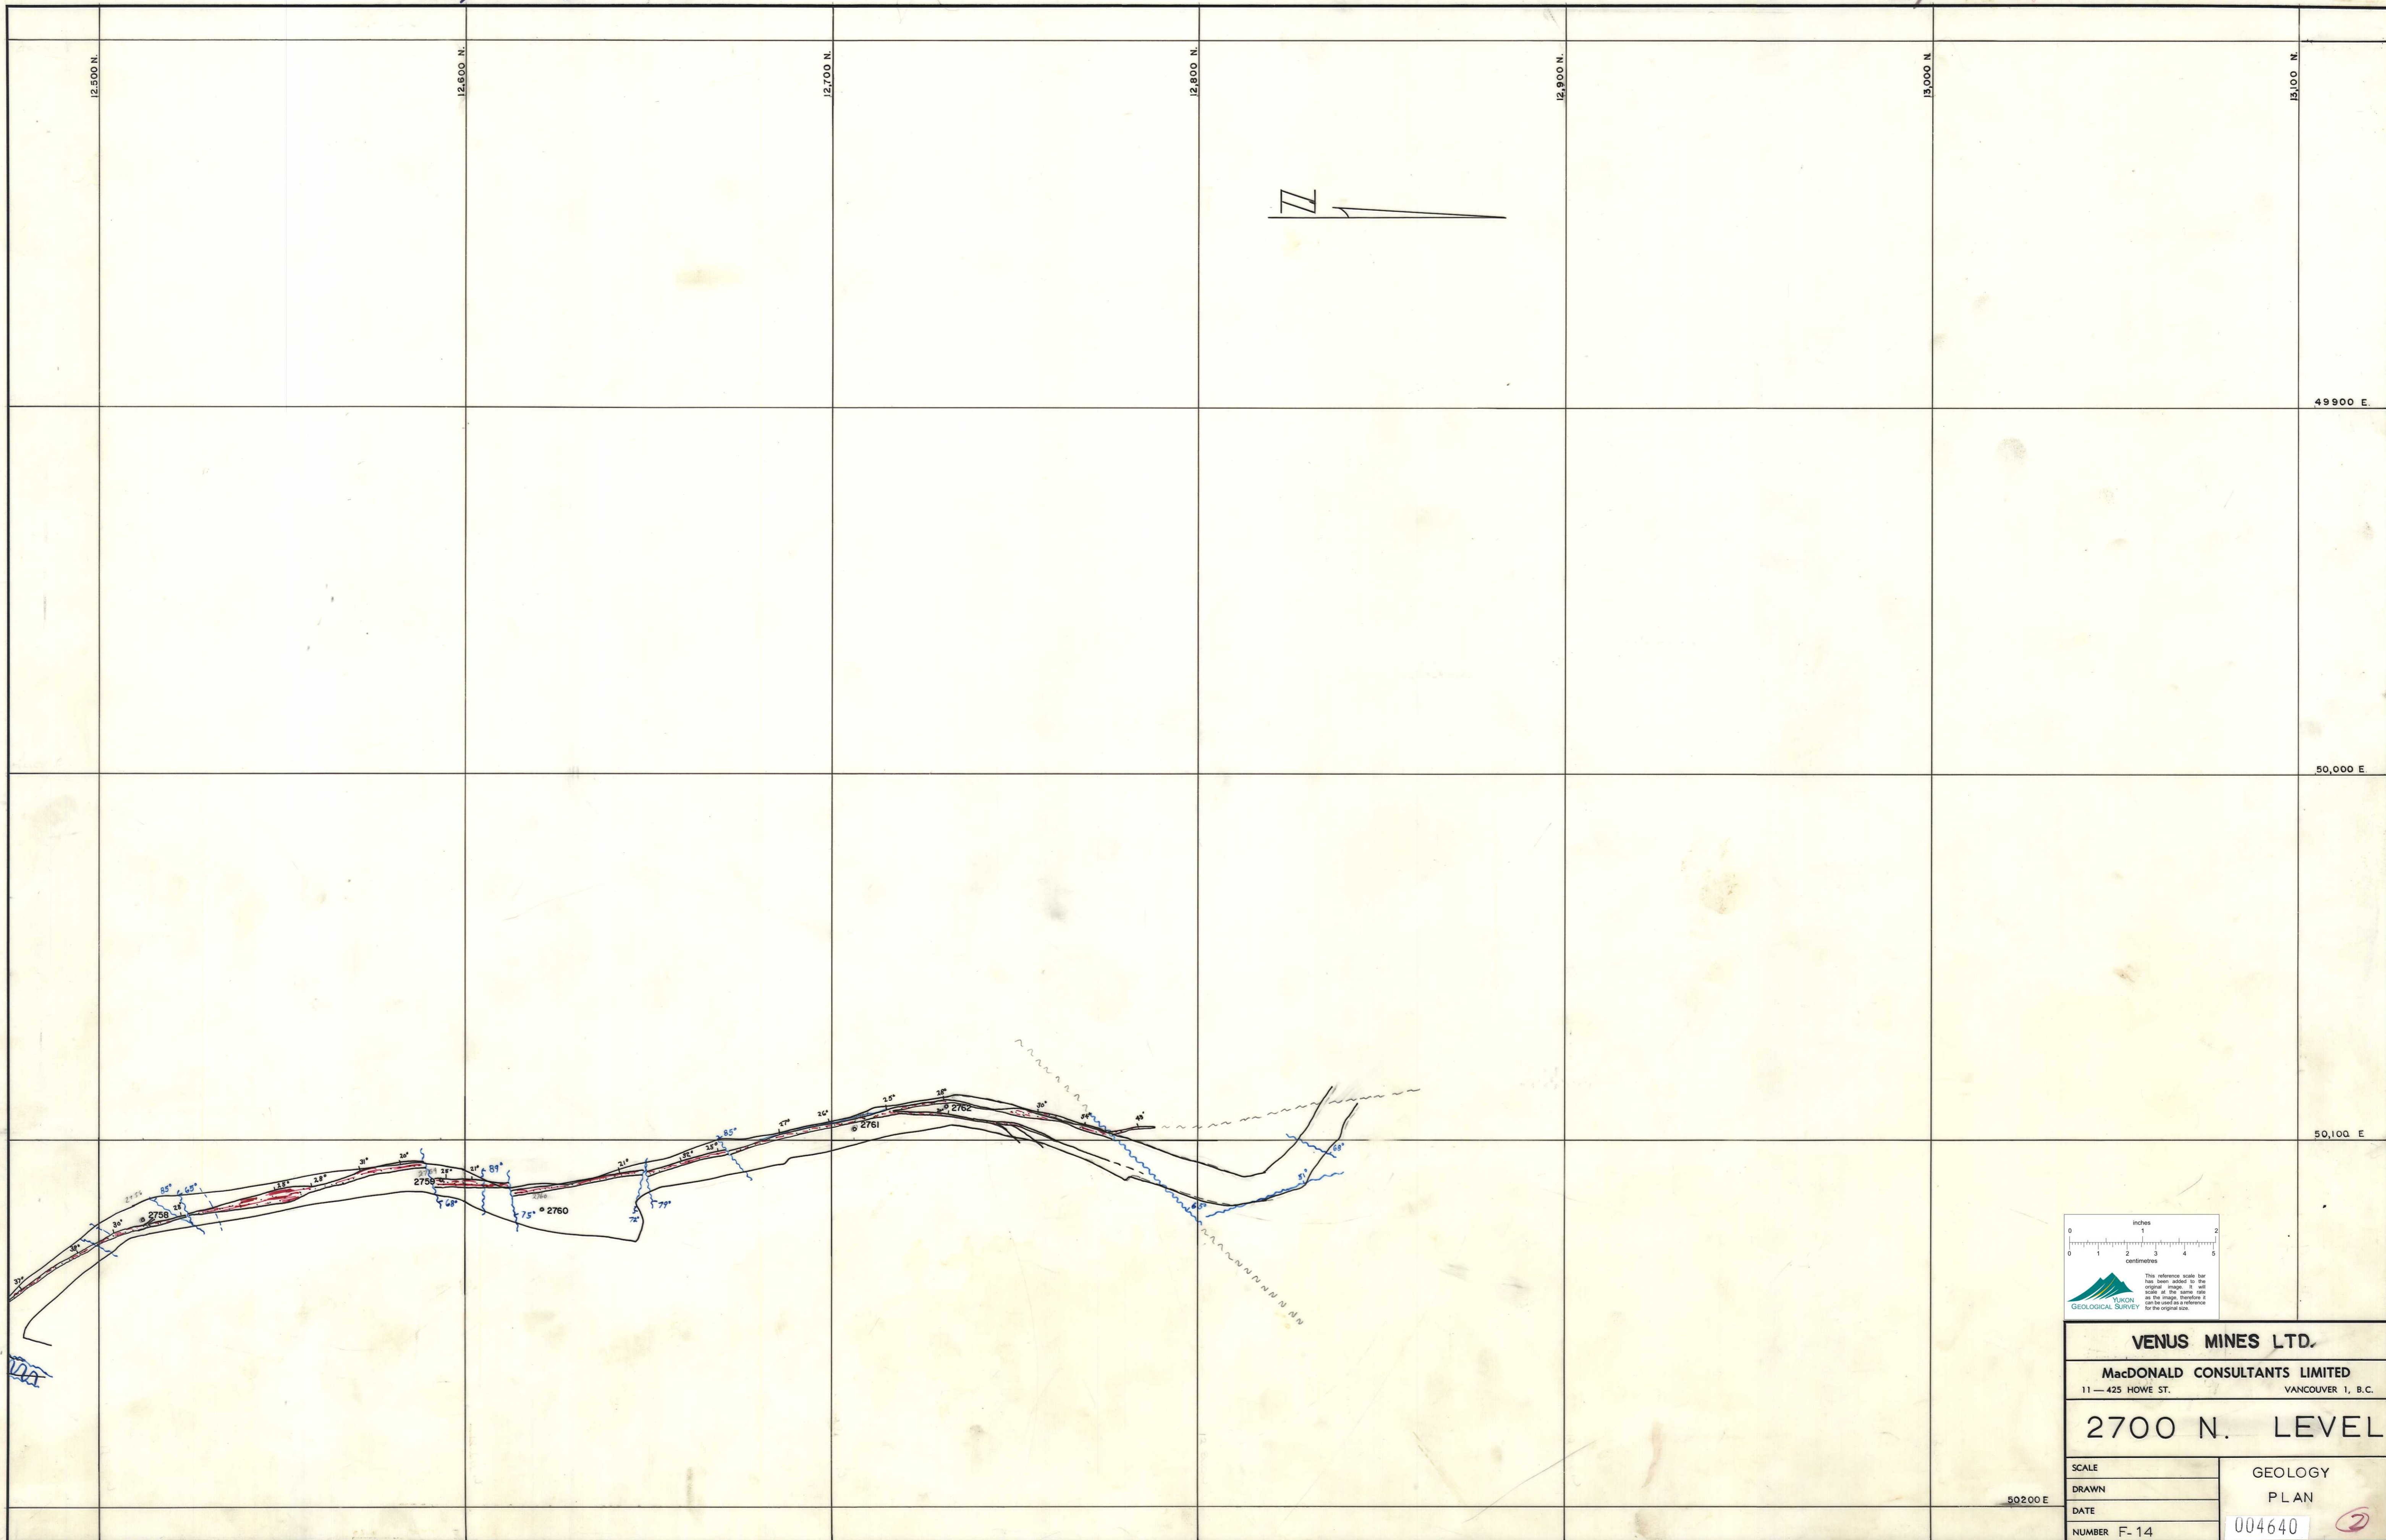

2700 LEVEL F-14

2700 LEVEL F-14

VENUS MINES LTD.	
MacDONALD CONSULTANTS LIMITED 11 - 425 HOWE ST. VANCOUVER 1, B.C.	
2700 N. LEVEL	
SCALE	GEOLOGY
DRAWN	PLAN
DATE	
NUMBER F-14	004640 (2)