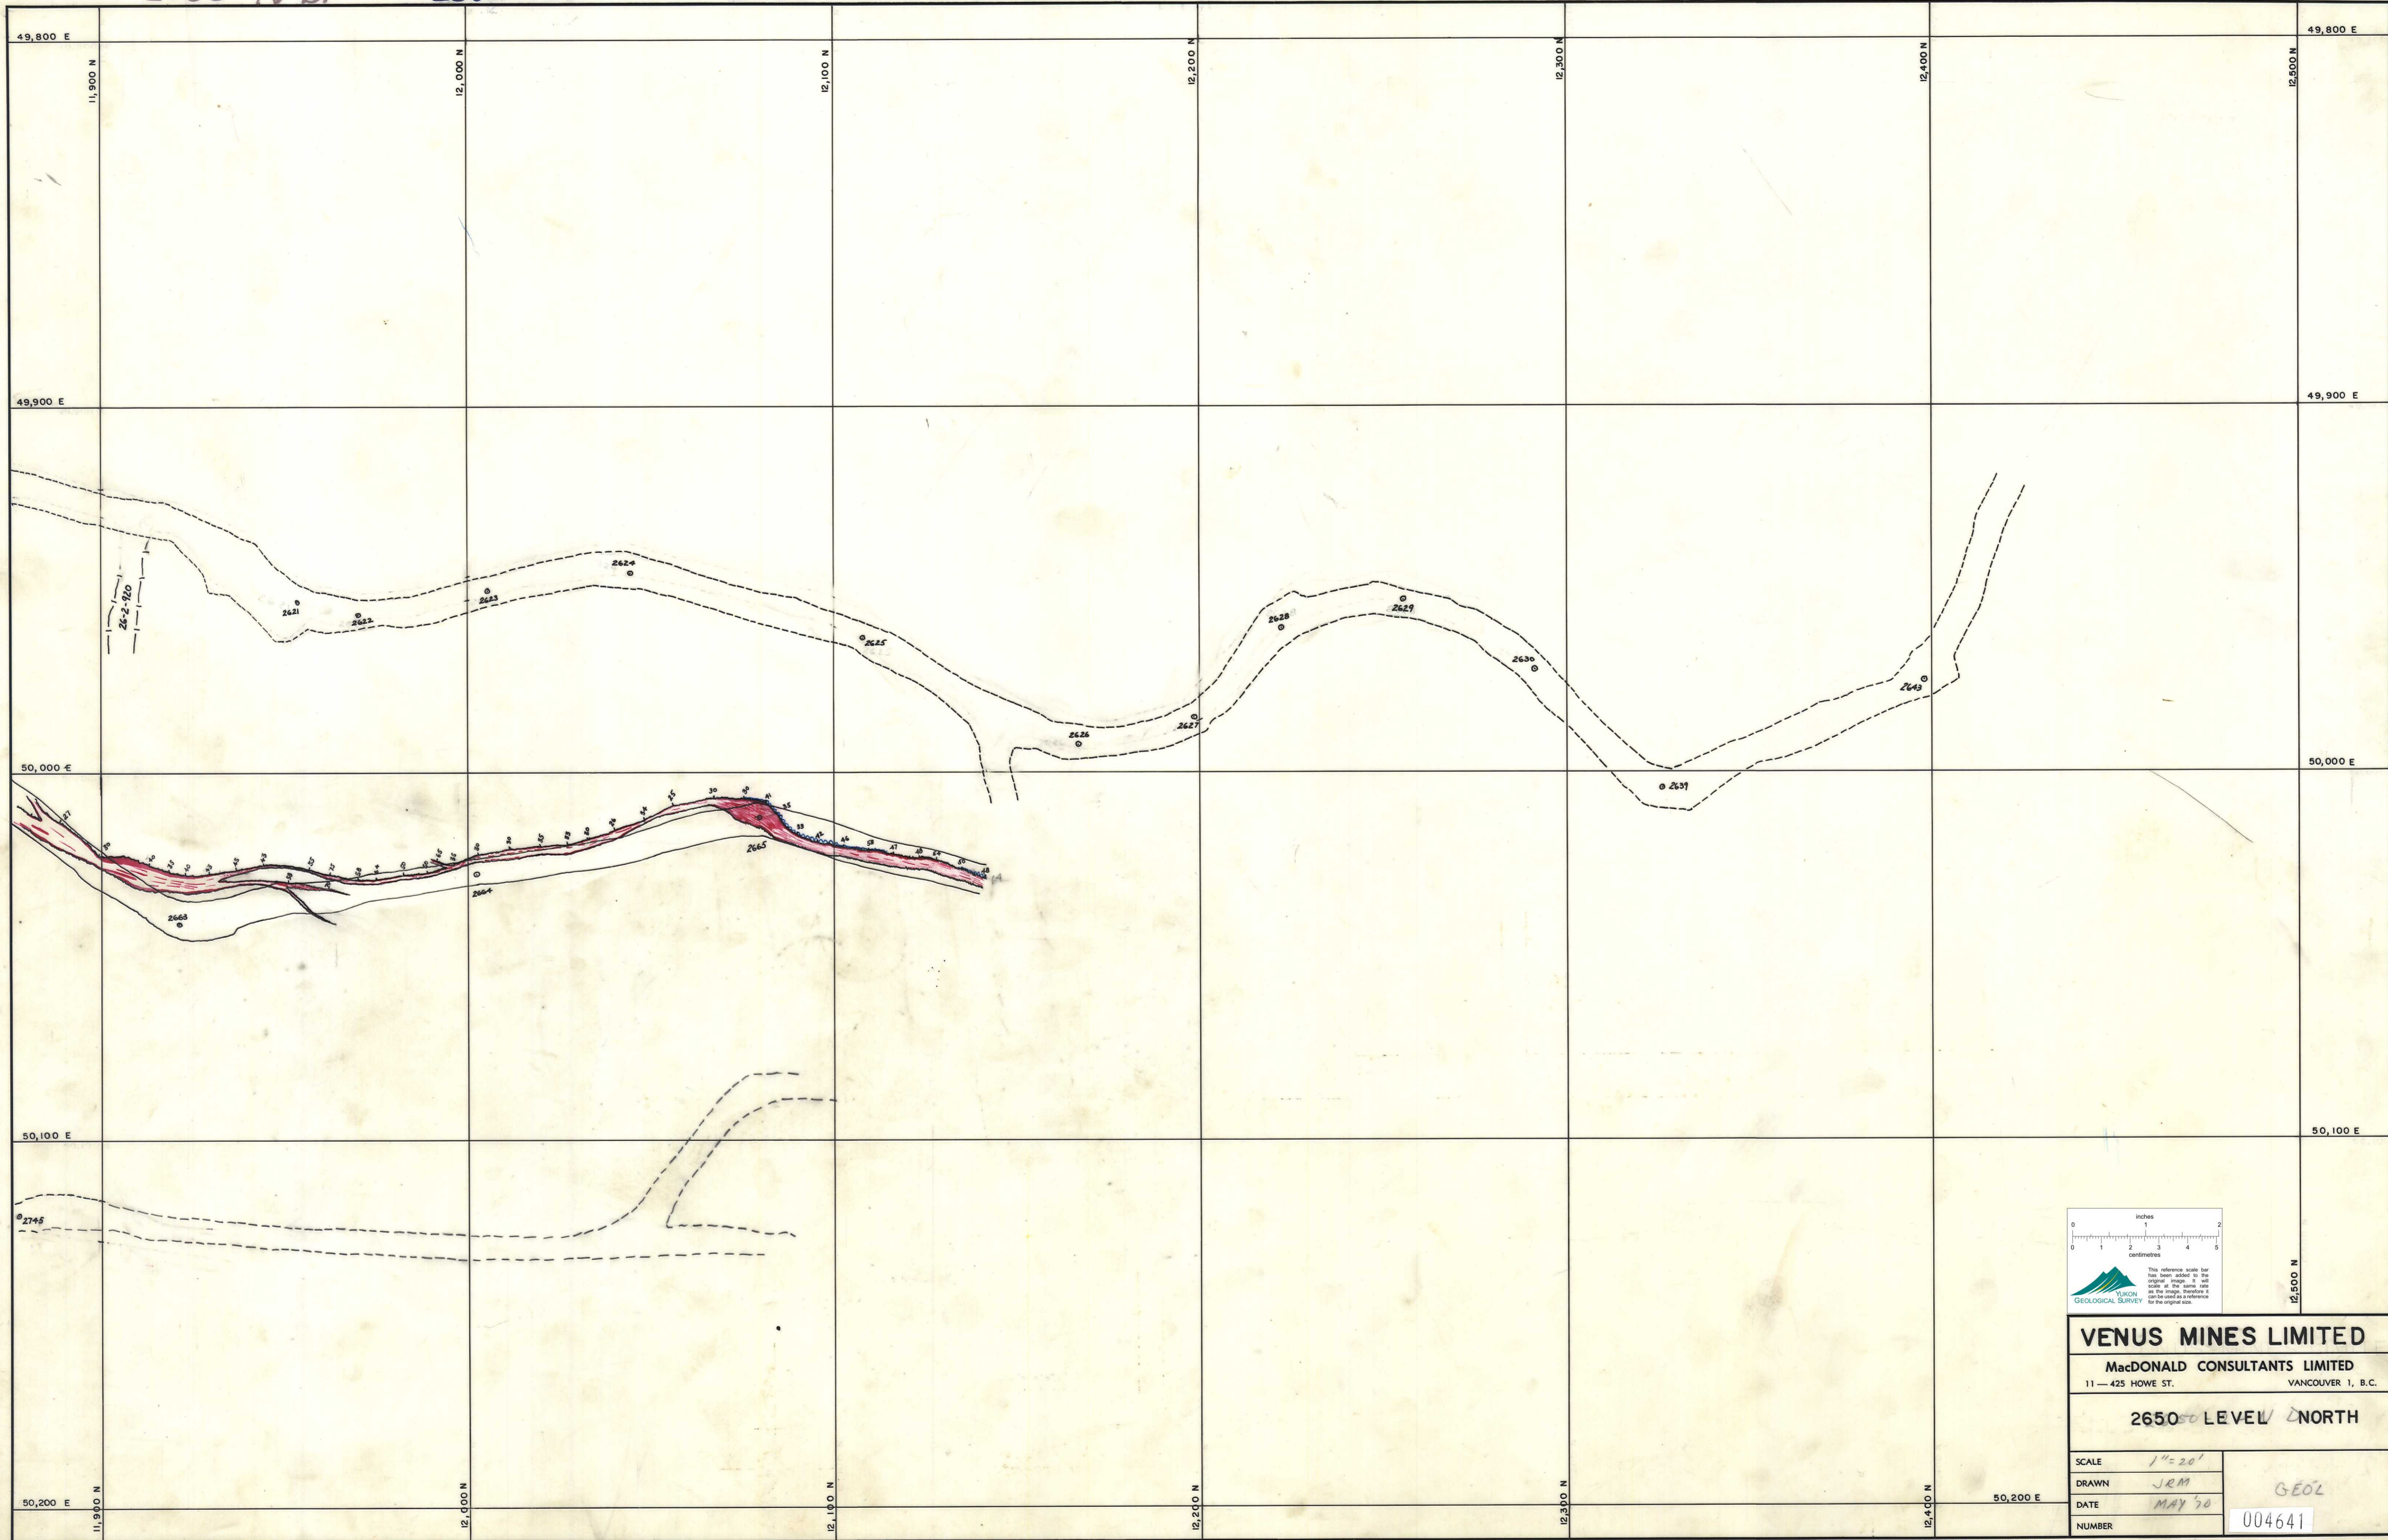

714
2650 N.Dr.

714
2650 N.Dr.

2650 LEVEL F-13

2650 LEVEL F-13

VENUS MINES LIMITED
 MacDONALD CONSULTANTS LIMITED
 11 - 425 HOWE ST. VANCOUVER 1, B.C.

2650 LEVEL NORTH

SCALE	1" = 20'
DRAWN	JRM
DATE	MAY '90
NUMBER	004641

GEO2