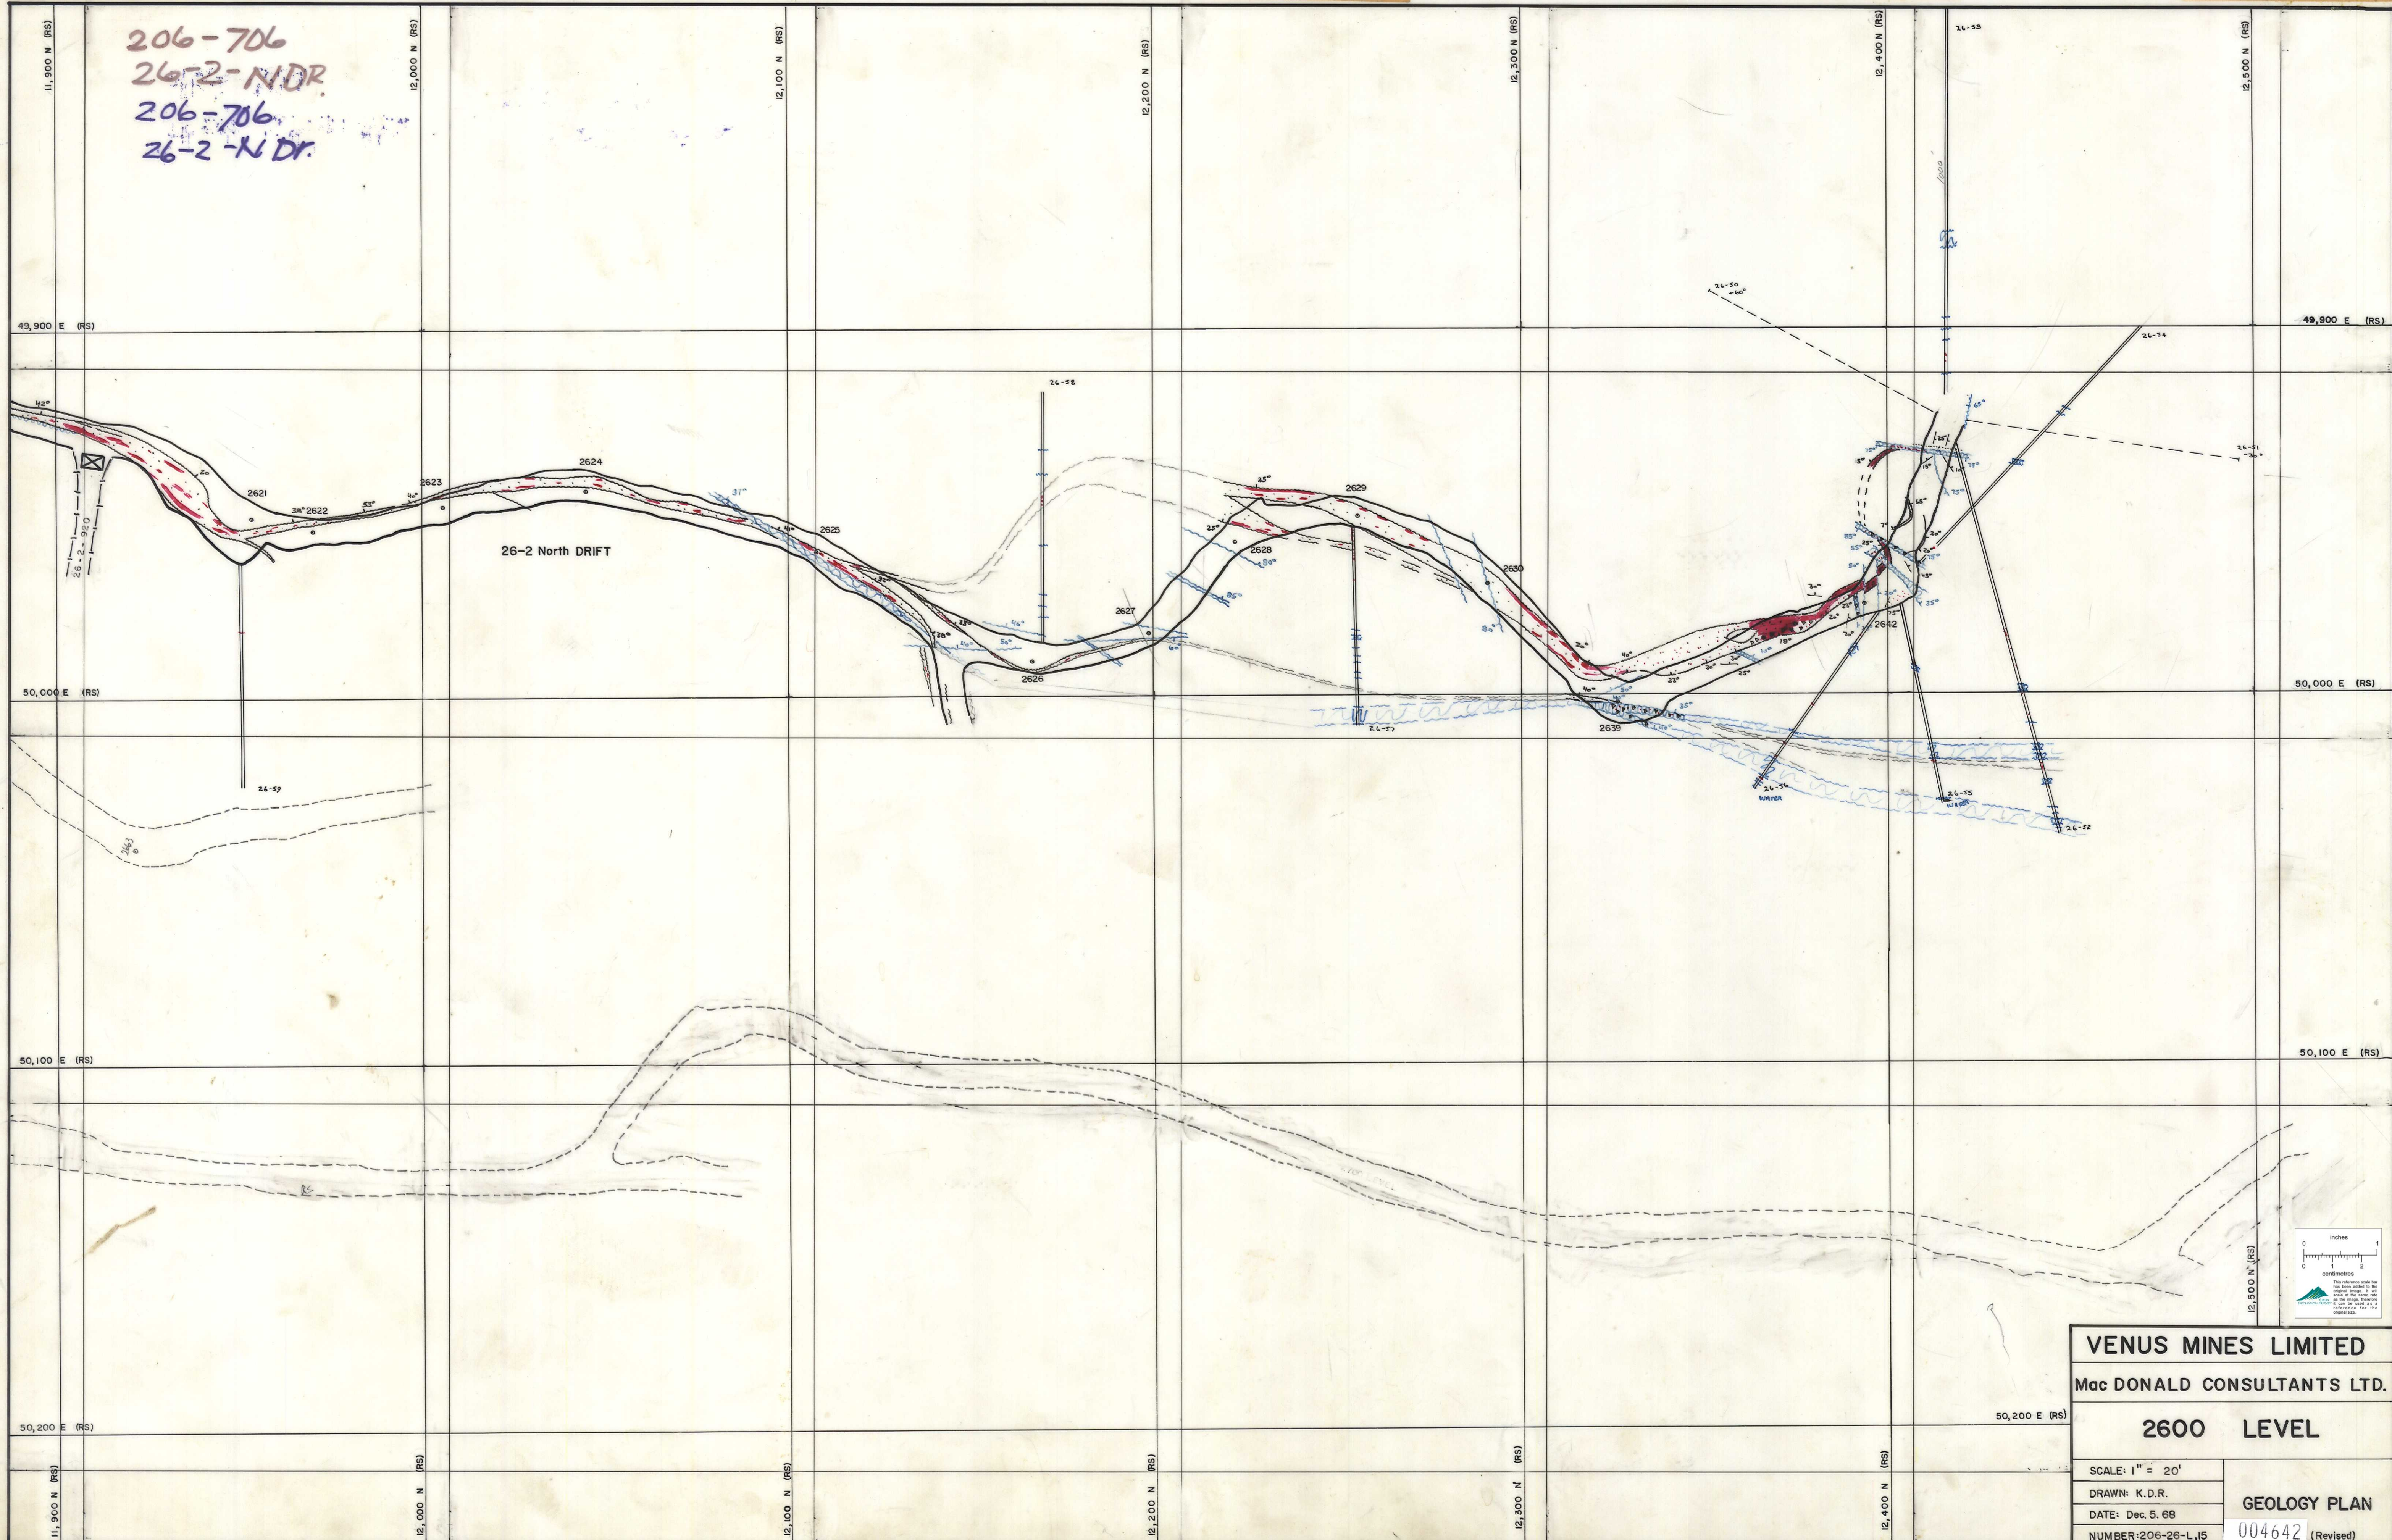

206-706
 26-2-NDR
 206-706
 26-2-NDR

VENUS MINES LIMITED	
Mac DONALD CONSULTANTS LTD.	
2600 LEVEL	
SCALE: 1" = 20'	GEOLOGY PLAN 004642 (Revised)
DRAWN: K.D.R.	
DATE: Dec. 5. 66	
NUMBER: 206-26-L,15	