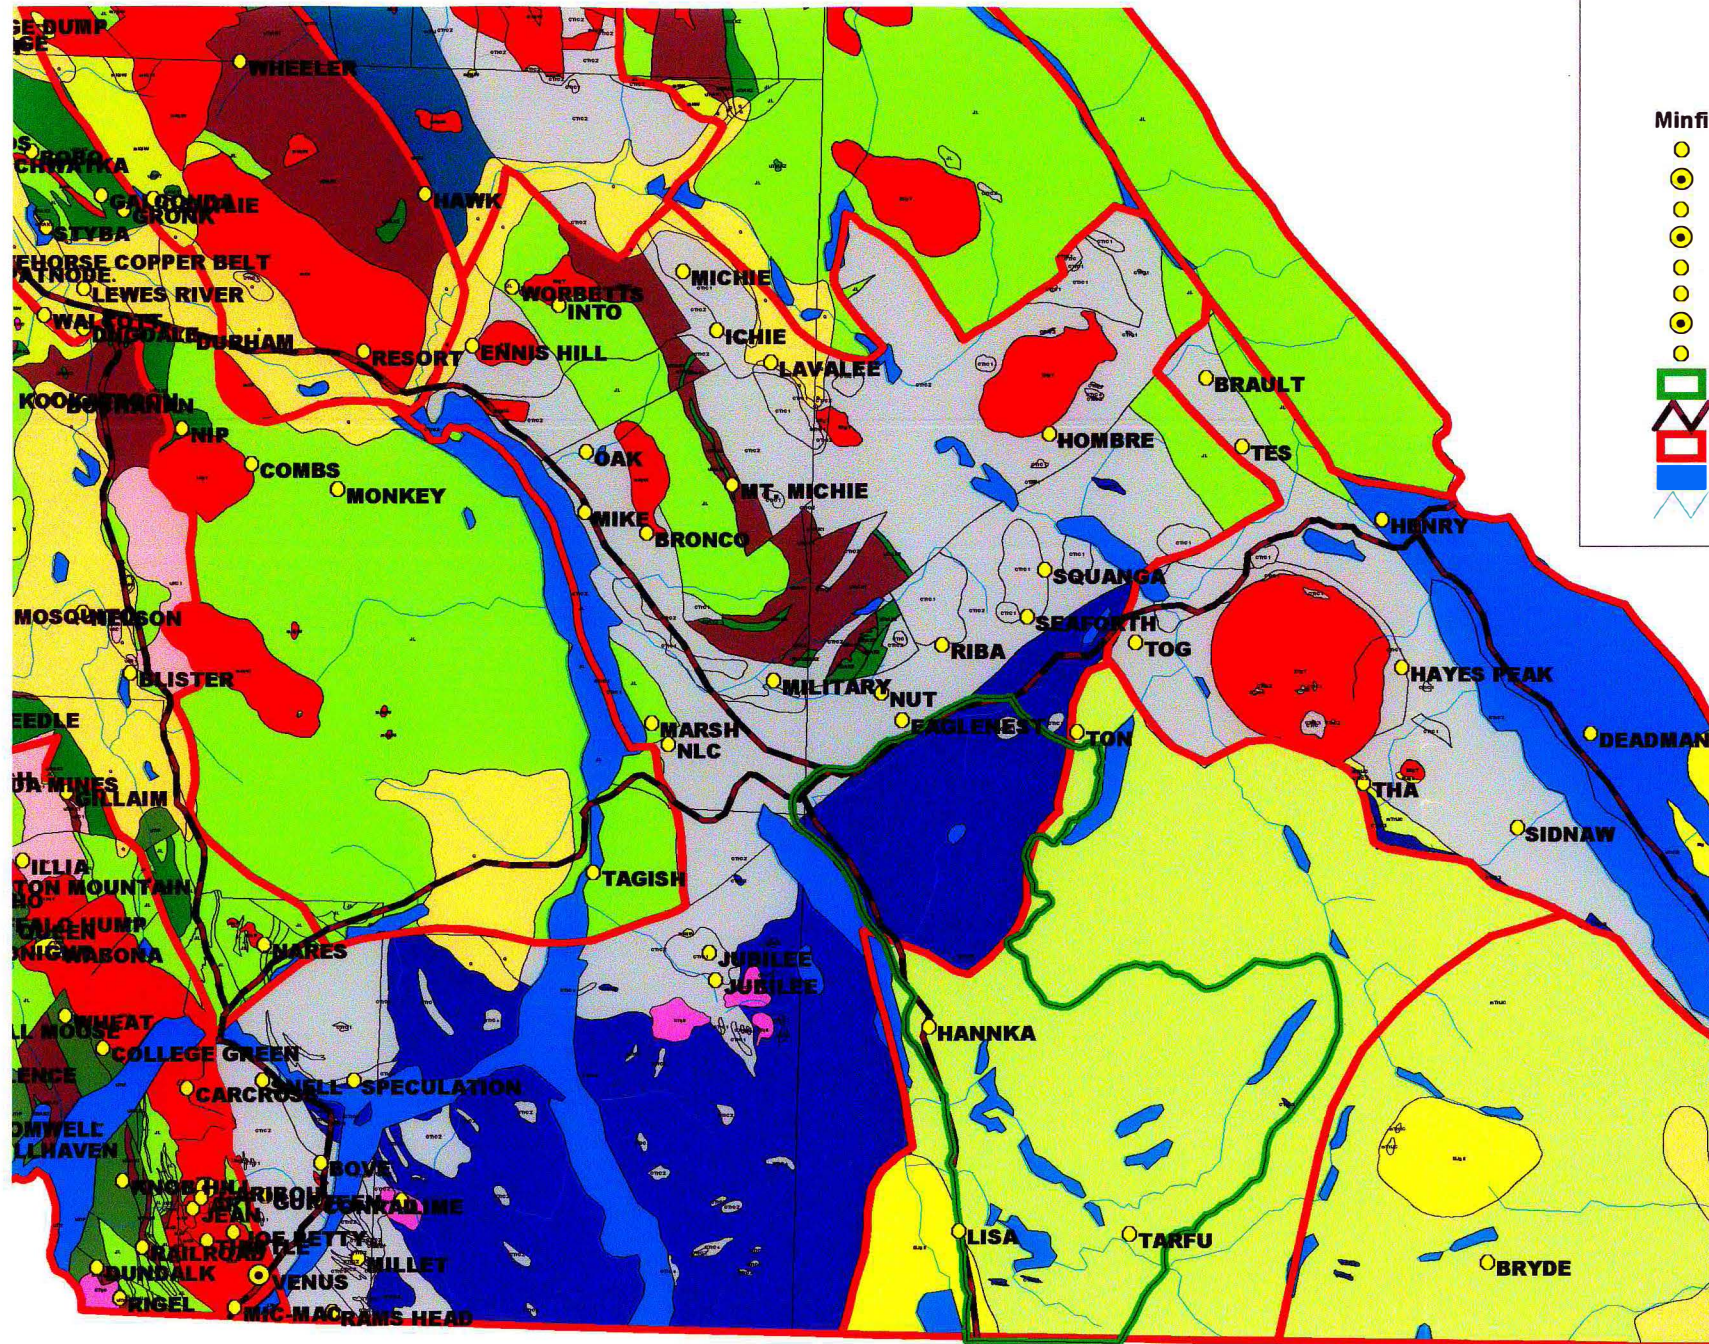

Snafu Area Regional Geology

Minfile_stikine

- ANOMALY
- DEPOSIT
- DRILLED PROSPECT
- OPEN PIT PAST PRODUCE
- PROSPECT
- SHOWING
- UNDERGROUND PAST PRO
- UNKNOWN

Snafu

Roads_stikine

Stik_tracts_march01

Lakes_stikine

Rivers_stikine

Scale 1:500 000

CONFIDENTIAL

004756