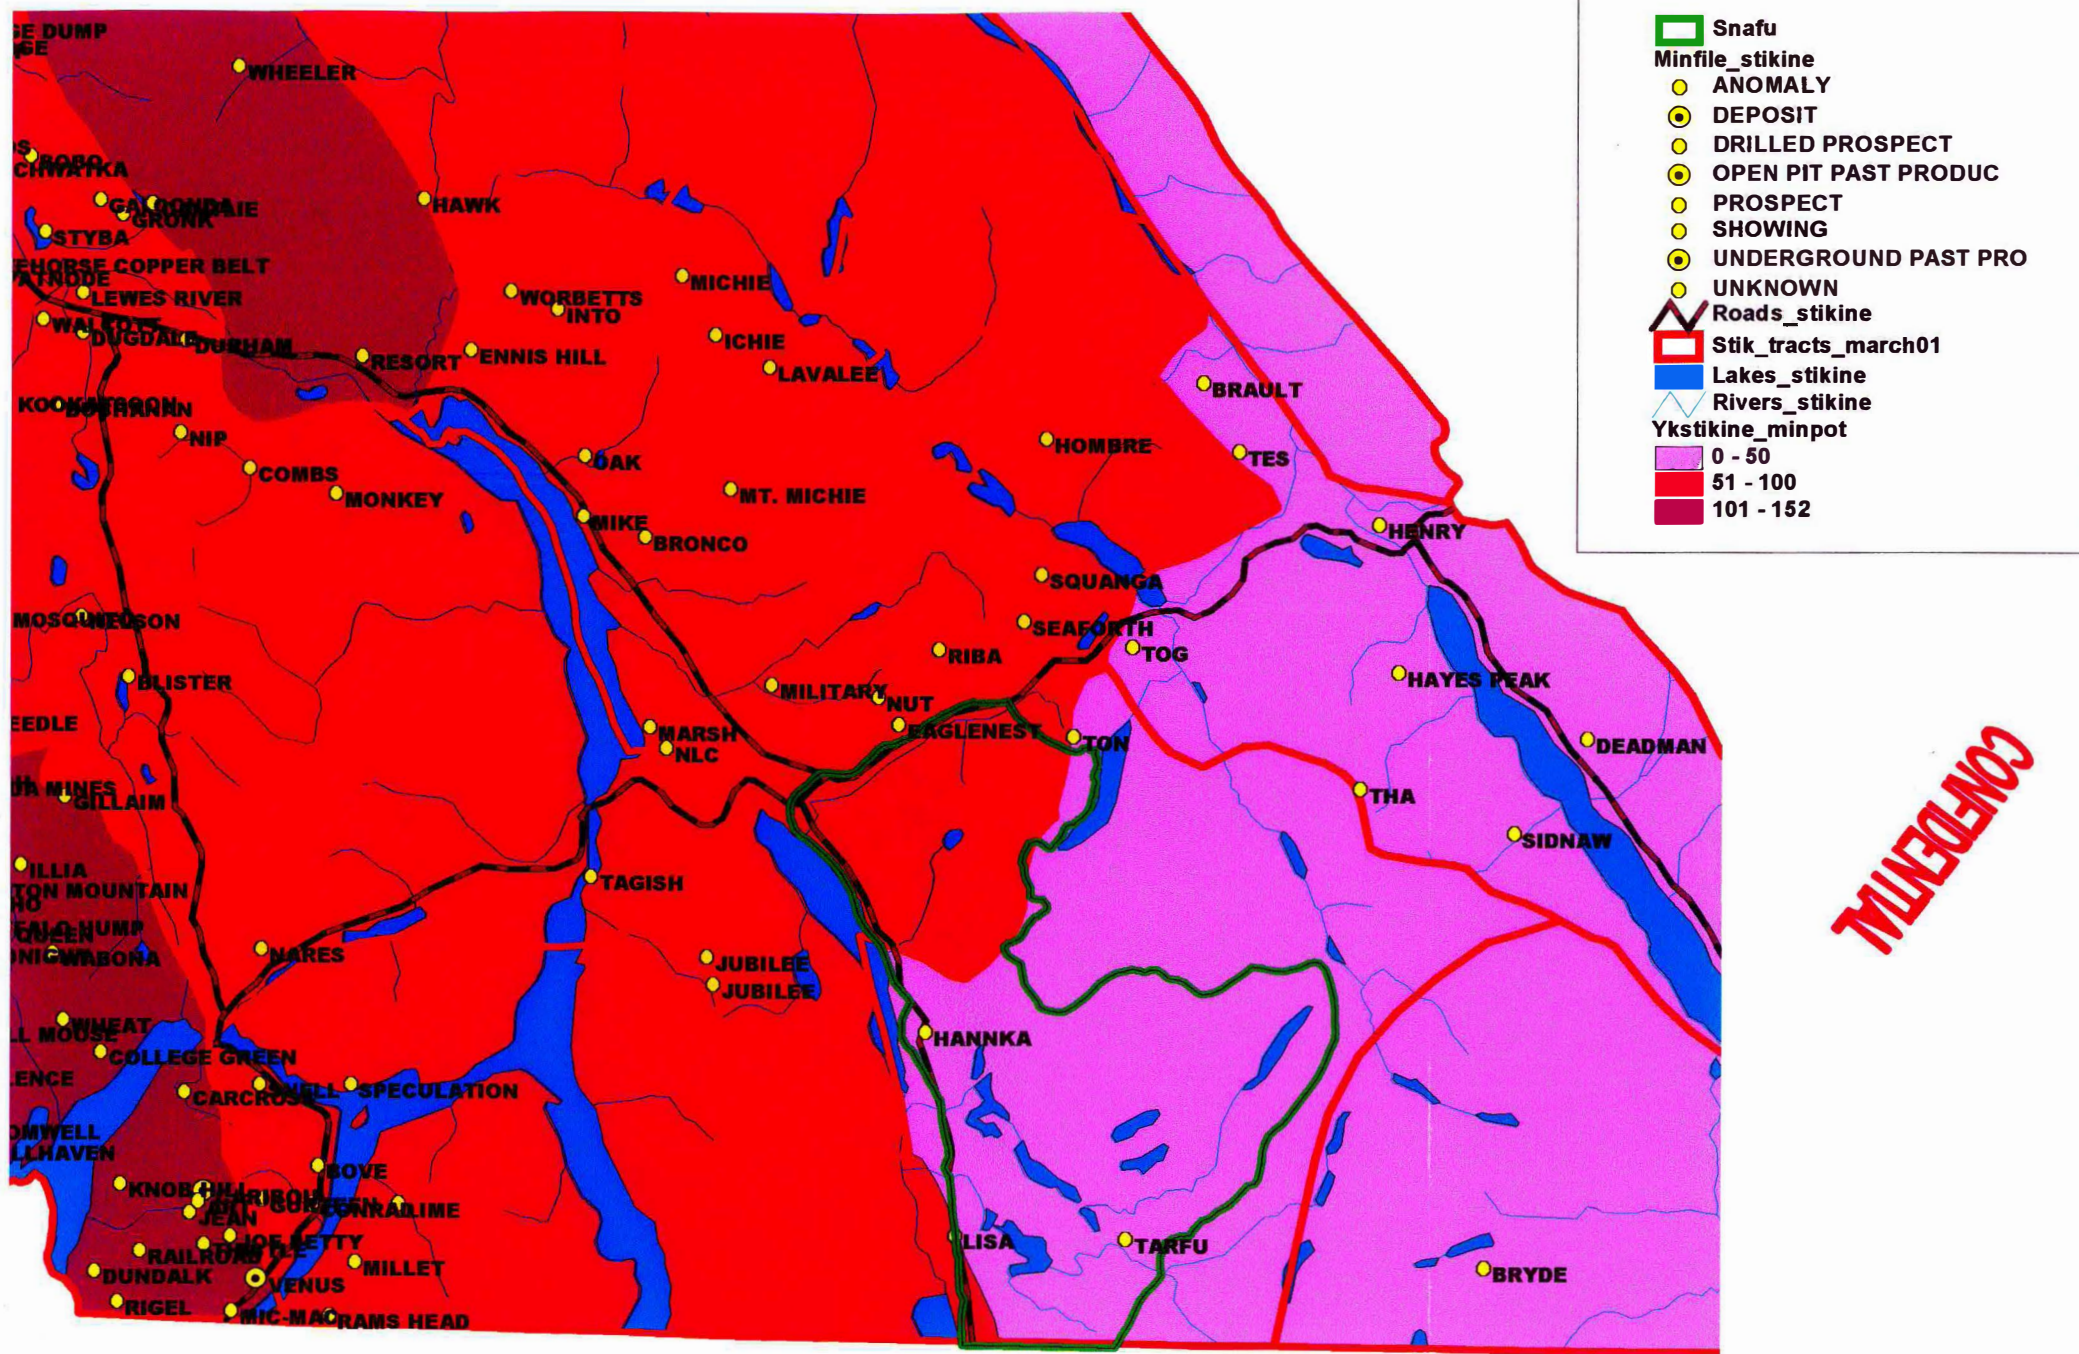

Snafu Area Regional Mineral Potential

CONFIDENTIAL

Scale 1:500 000

CONFIDENTIAL

004757