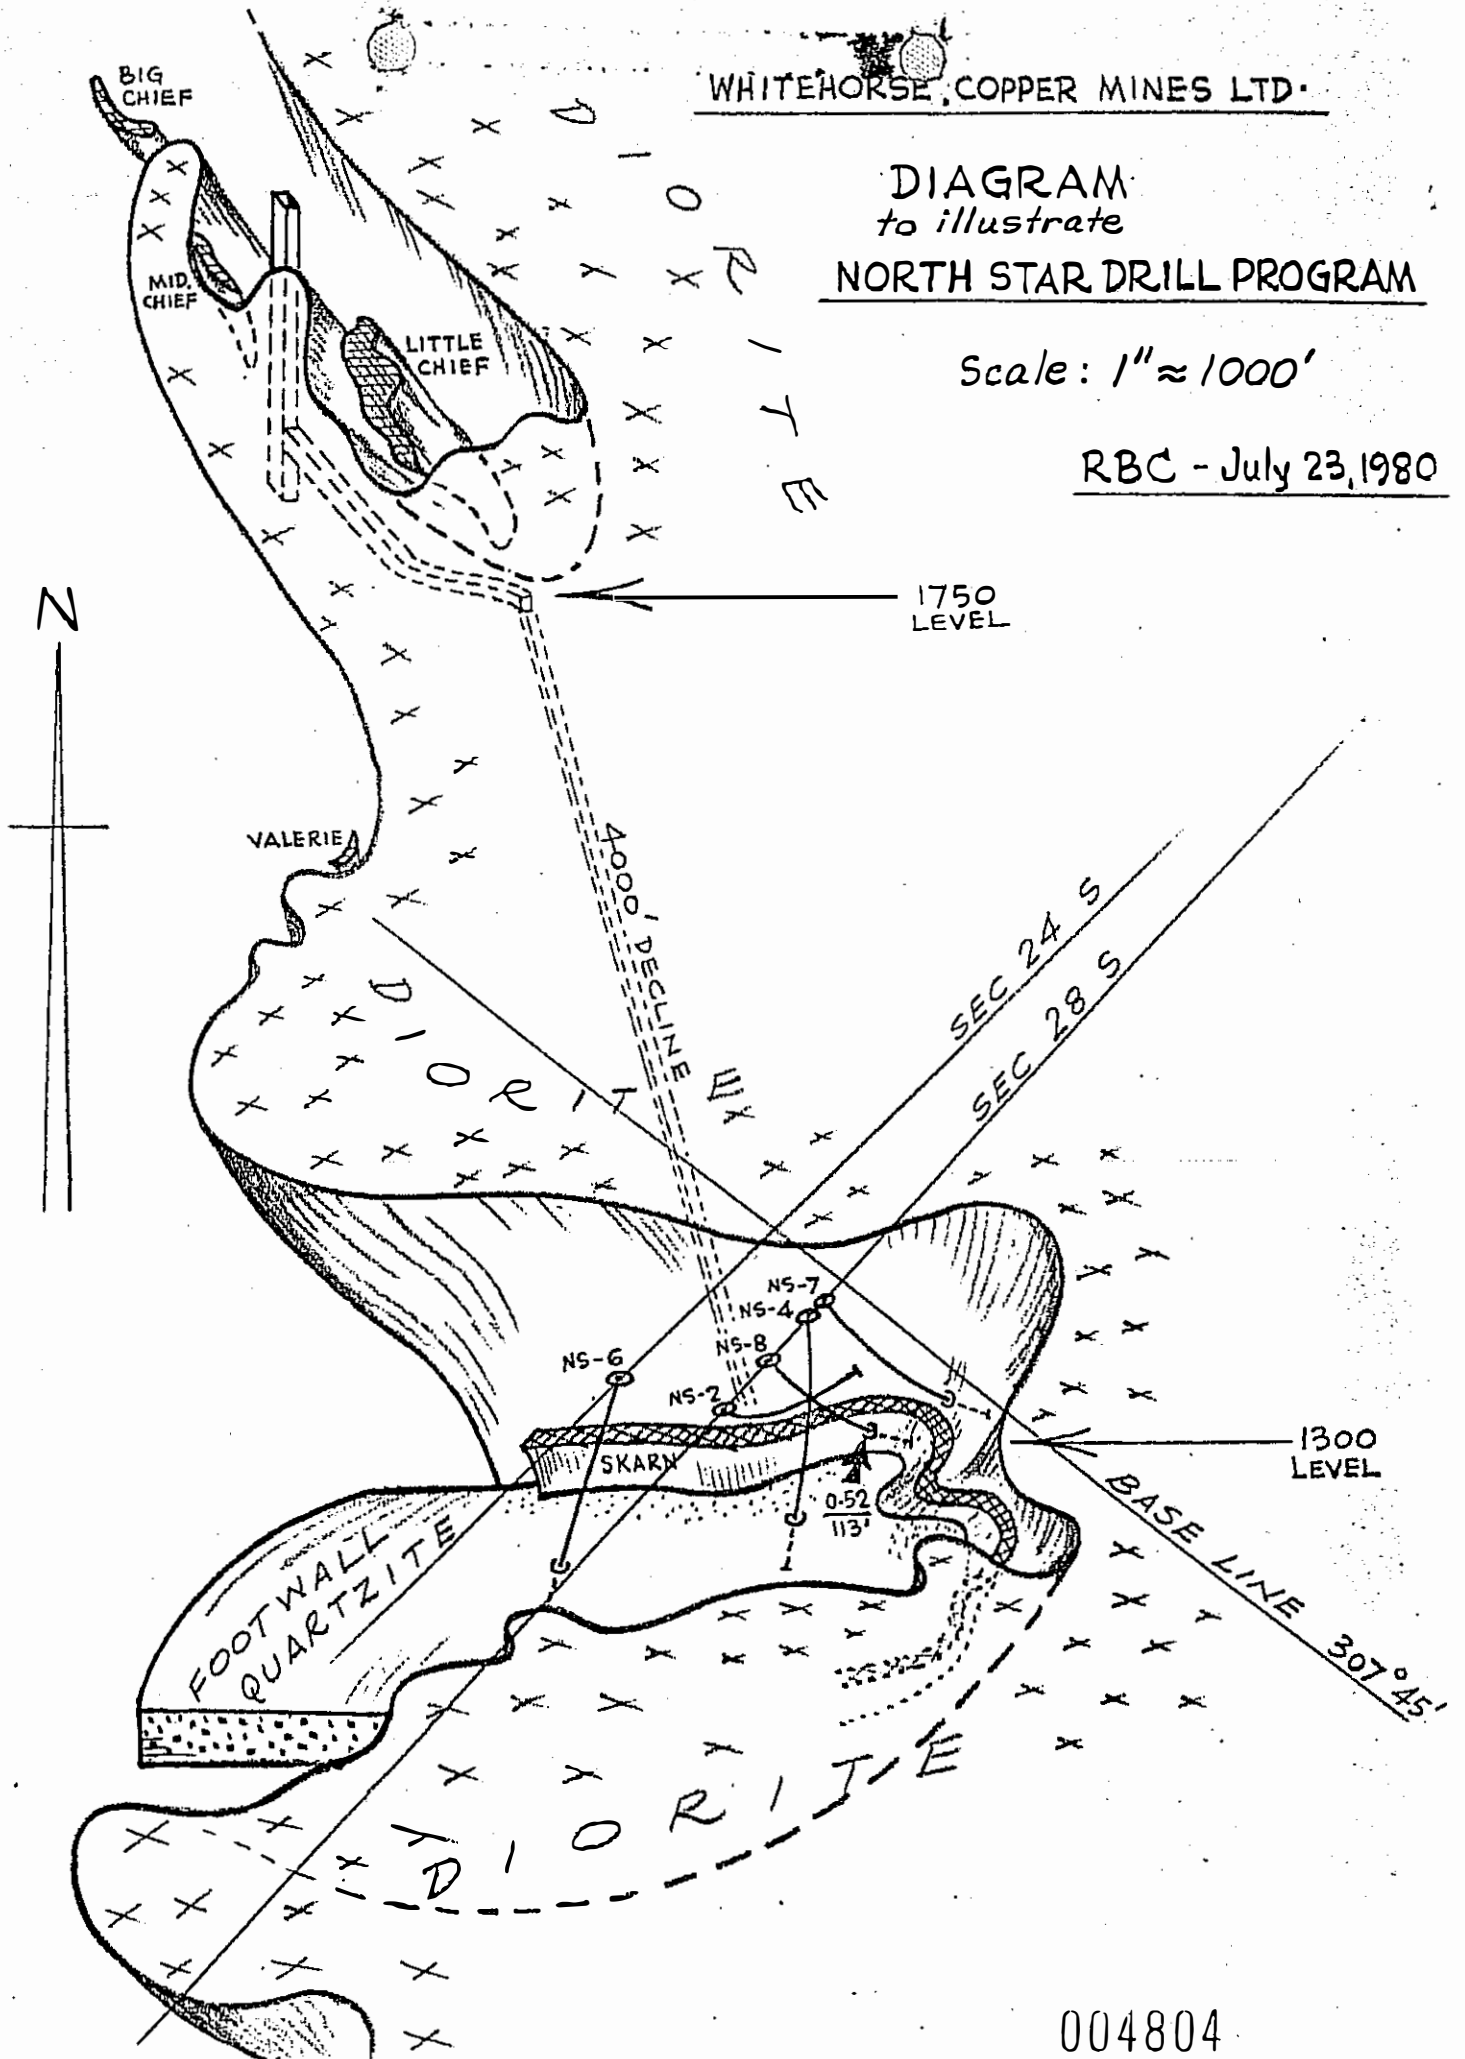

WHITEHORSE COPPER MINES LTD.

DIAGRAM  
to illustrate  
NORTH STAR DRILL PROGRAM

Scale: 1" ≈ 1000'

RBC - July 23, 1980

004804