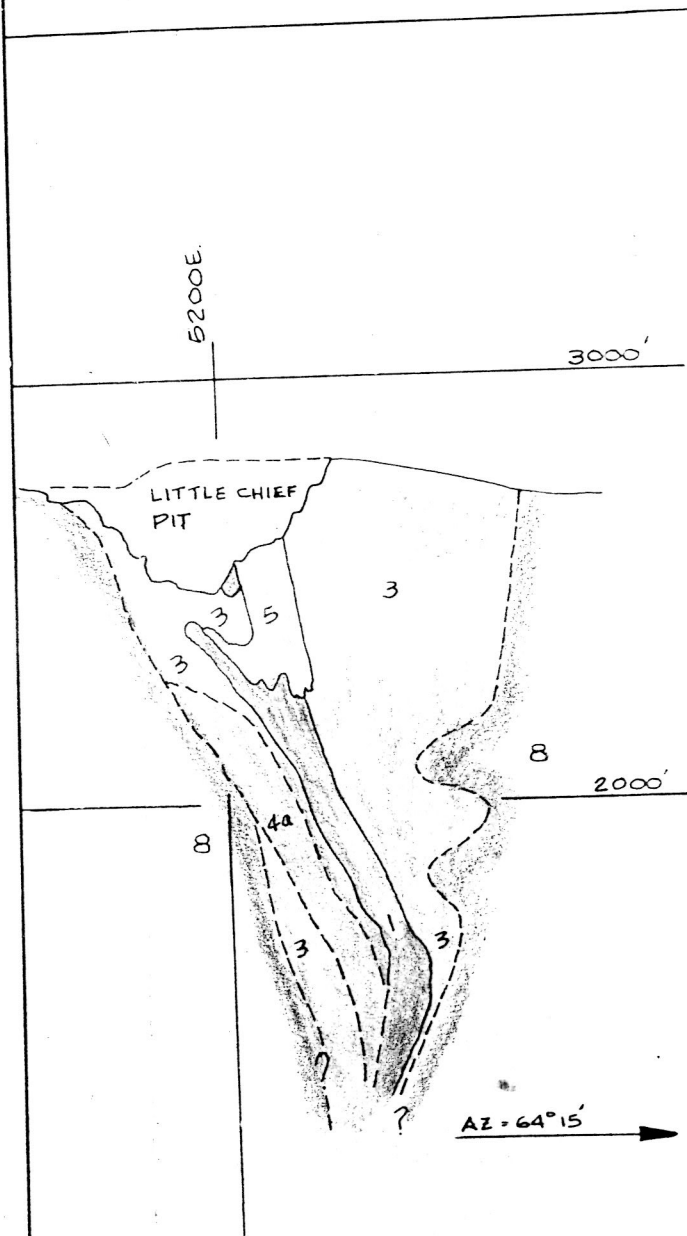

Arctic Chief

sect.

9850

Looking N

1" - 400' A.H. Dec 75

ALLOW 4 HOLES @
1500' = 6000, 9600N.
9850N, 10050N, 10250N.

PROPOSED HOLE
- 50° 1500'

SCALE :

Little Chief sect 9250
Looking N

1" - 400' A.H. Dec 75

004828