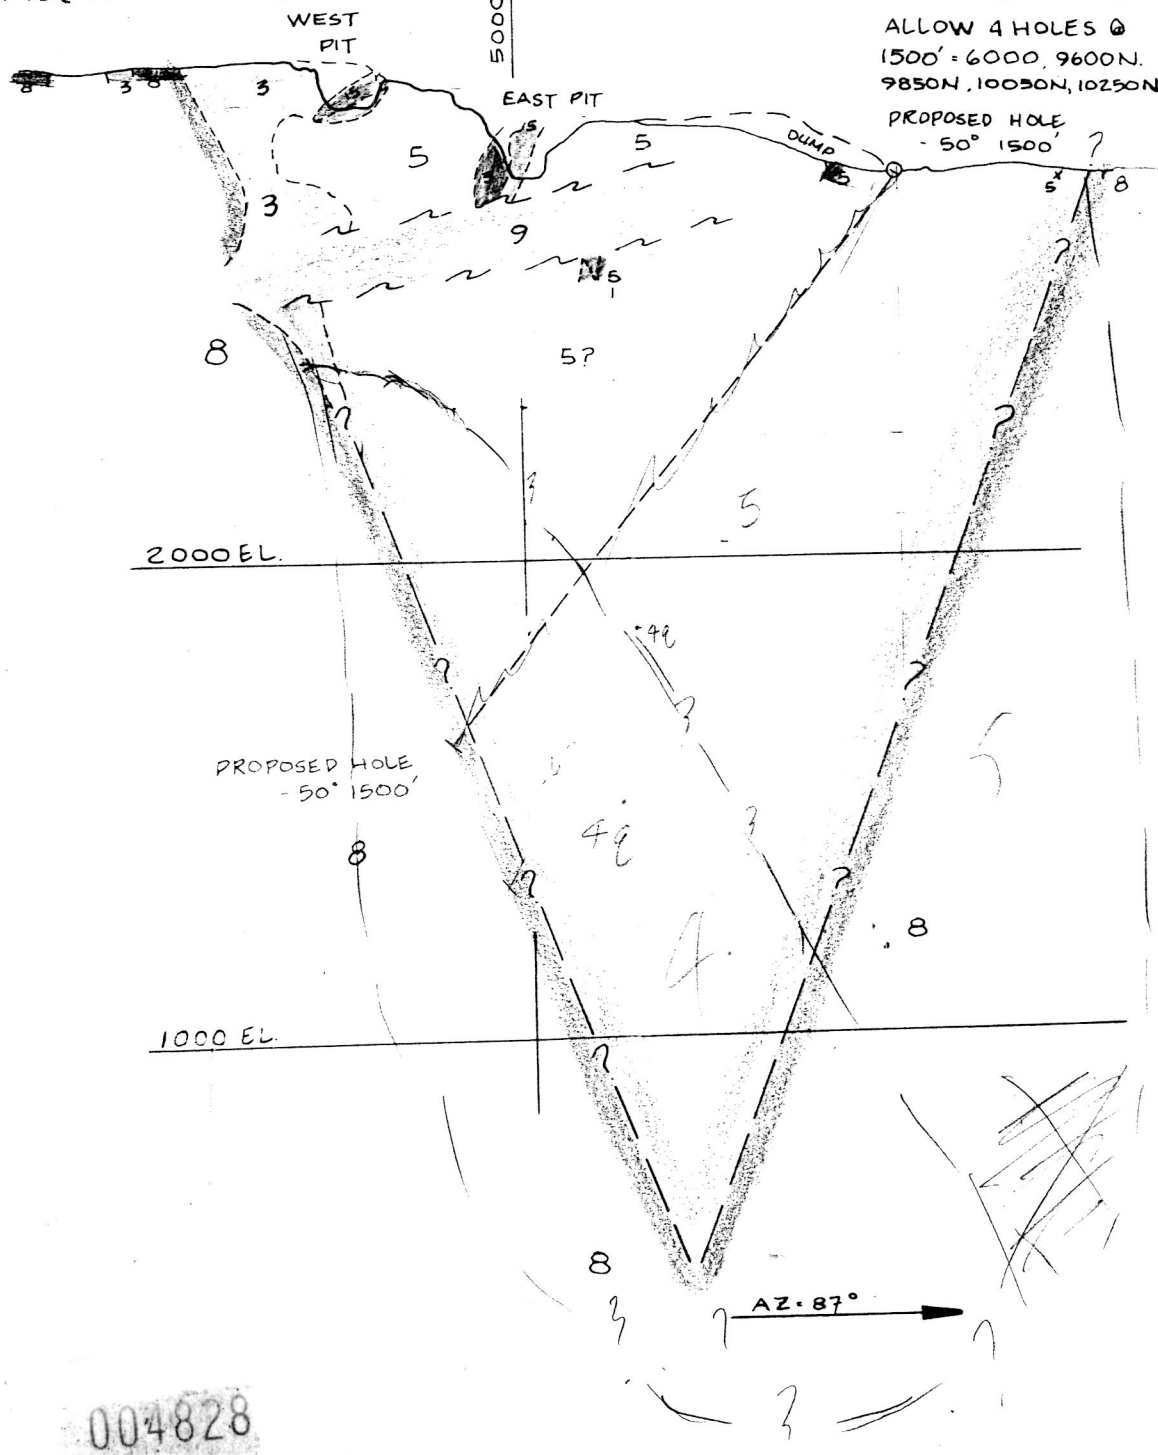

Arctic Chief

sect.

9850

Looking N

1" - 400' A.H. Dec 75

ALLOW 4 HOLES @
1500' = 6000, 9600N.
9850N, 10050N, 10250N.

PROPOSED HOLE
- 50° 1500'

SCALE :

Little Chief sect 9250
Looking N

1" - 400' A.H. Dec 75

004828