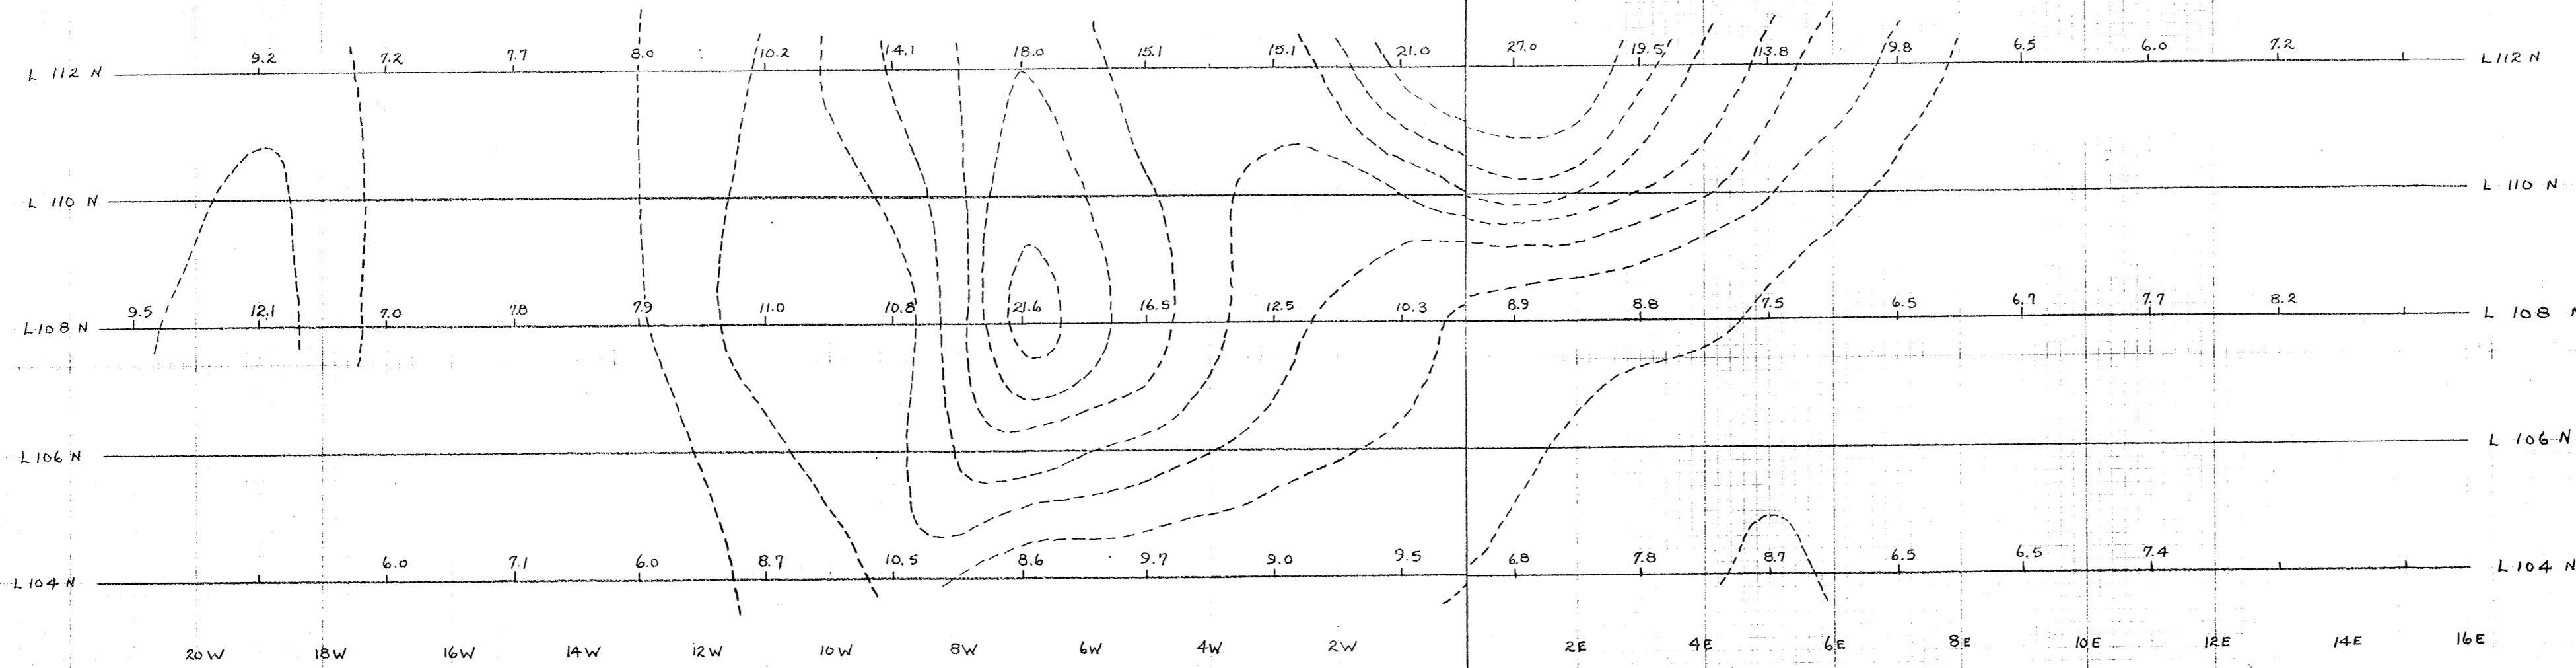

WAR EAGLE GRID  
 I.P. CHARGEABILITY  
 1" = 200'  
 JULY 2, 1971  
 Contour interval 2 msec.

WAR EAGLE GRID  
 I.P. CHARGEABILITY  
 1" = 200'  
 JULY 2, 1971  
 Contour Interval 2 msec.

004879