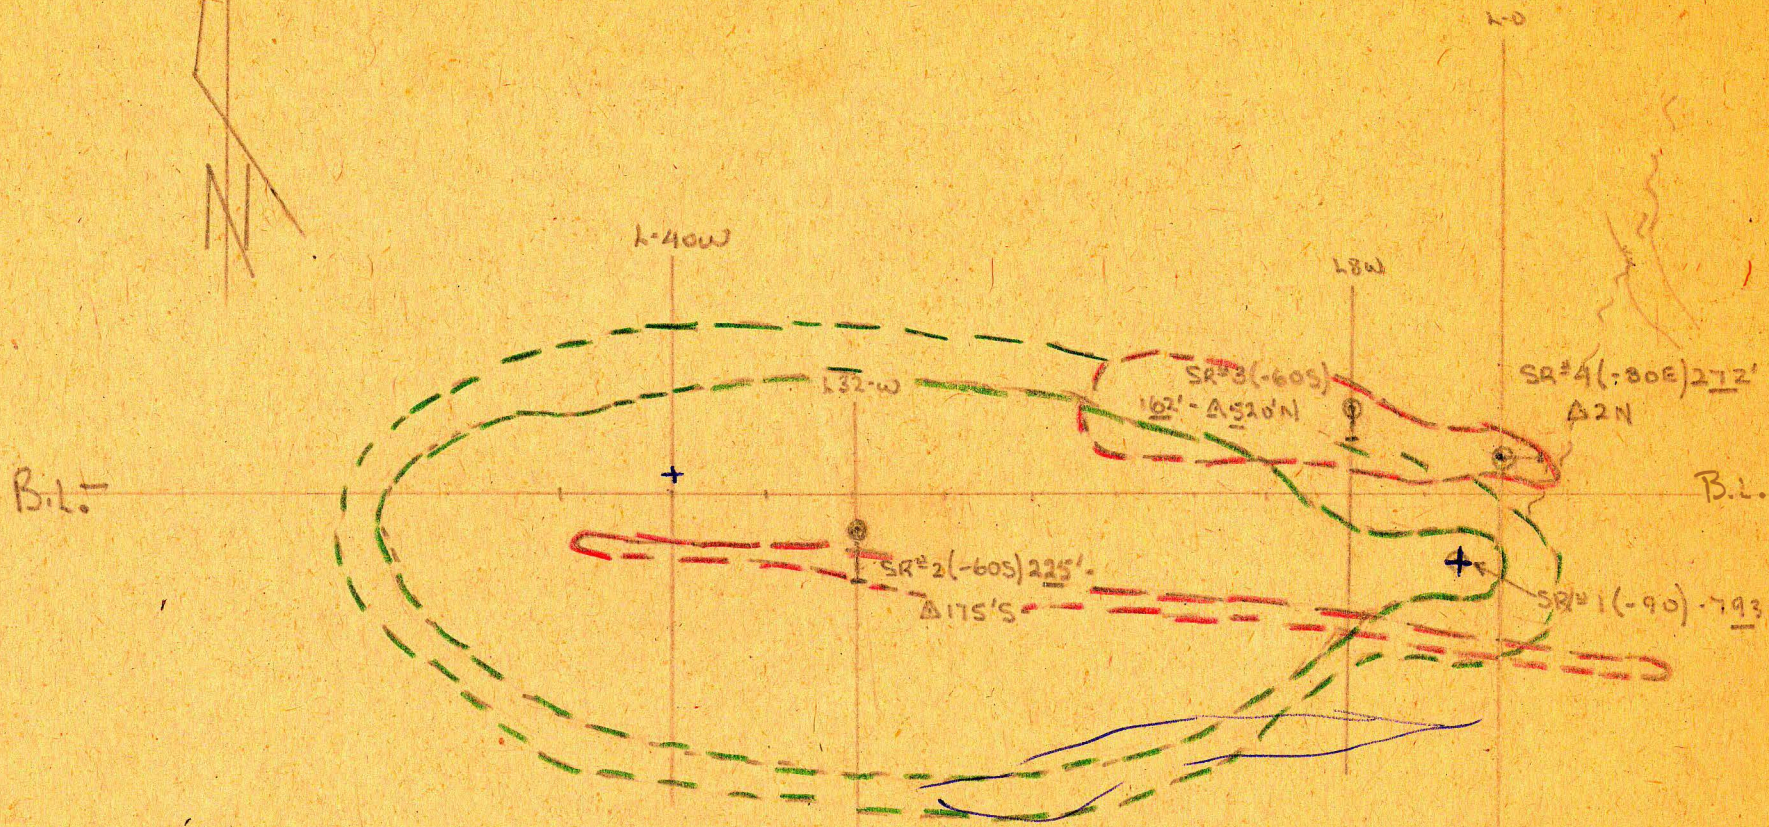

004942

KERR ADDISON MINES
 CARLOS HARRIS OPTION
 VAL, VAM, BLACK CLAIMS
 Preliminary claim sketch & anomaly
 Aug 10/78 SCALE 1" = 1/2 MILE

AL CARLOS

--- green.
--- E.M. - horiz loop

Mr Simola