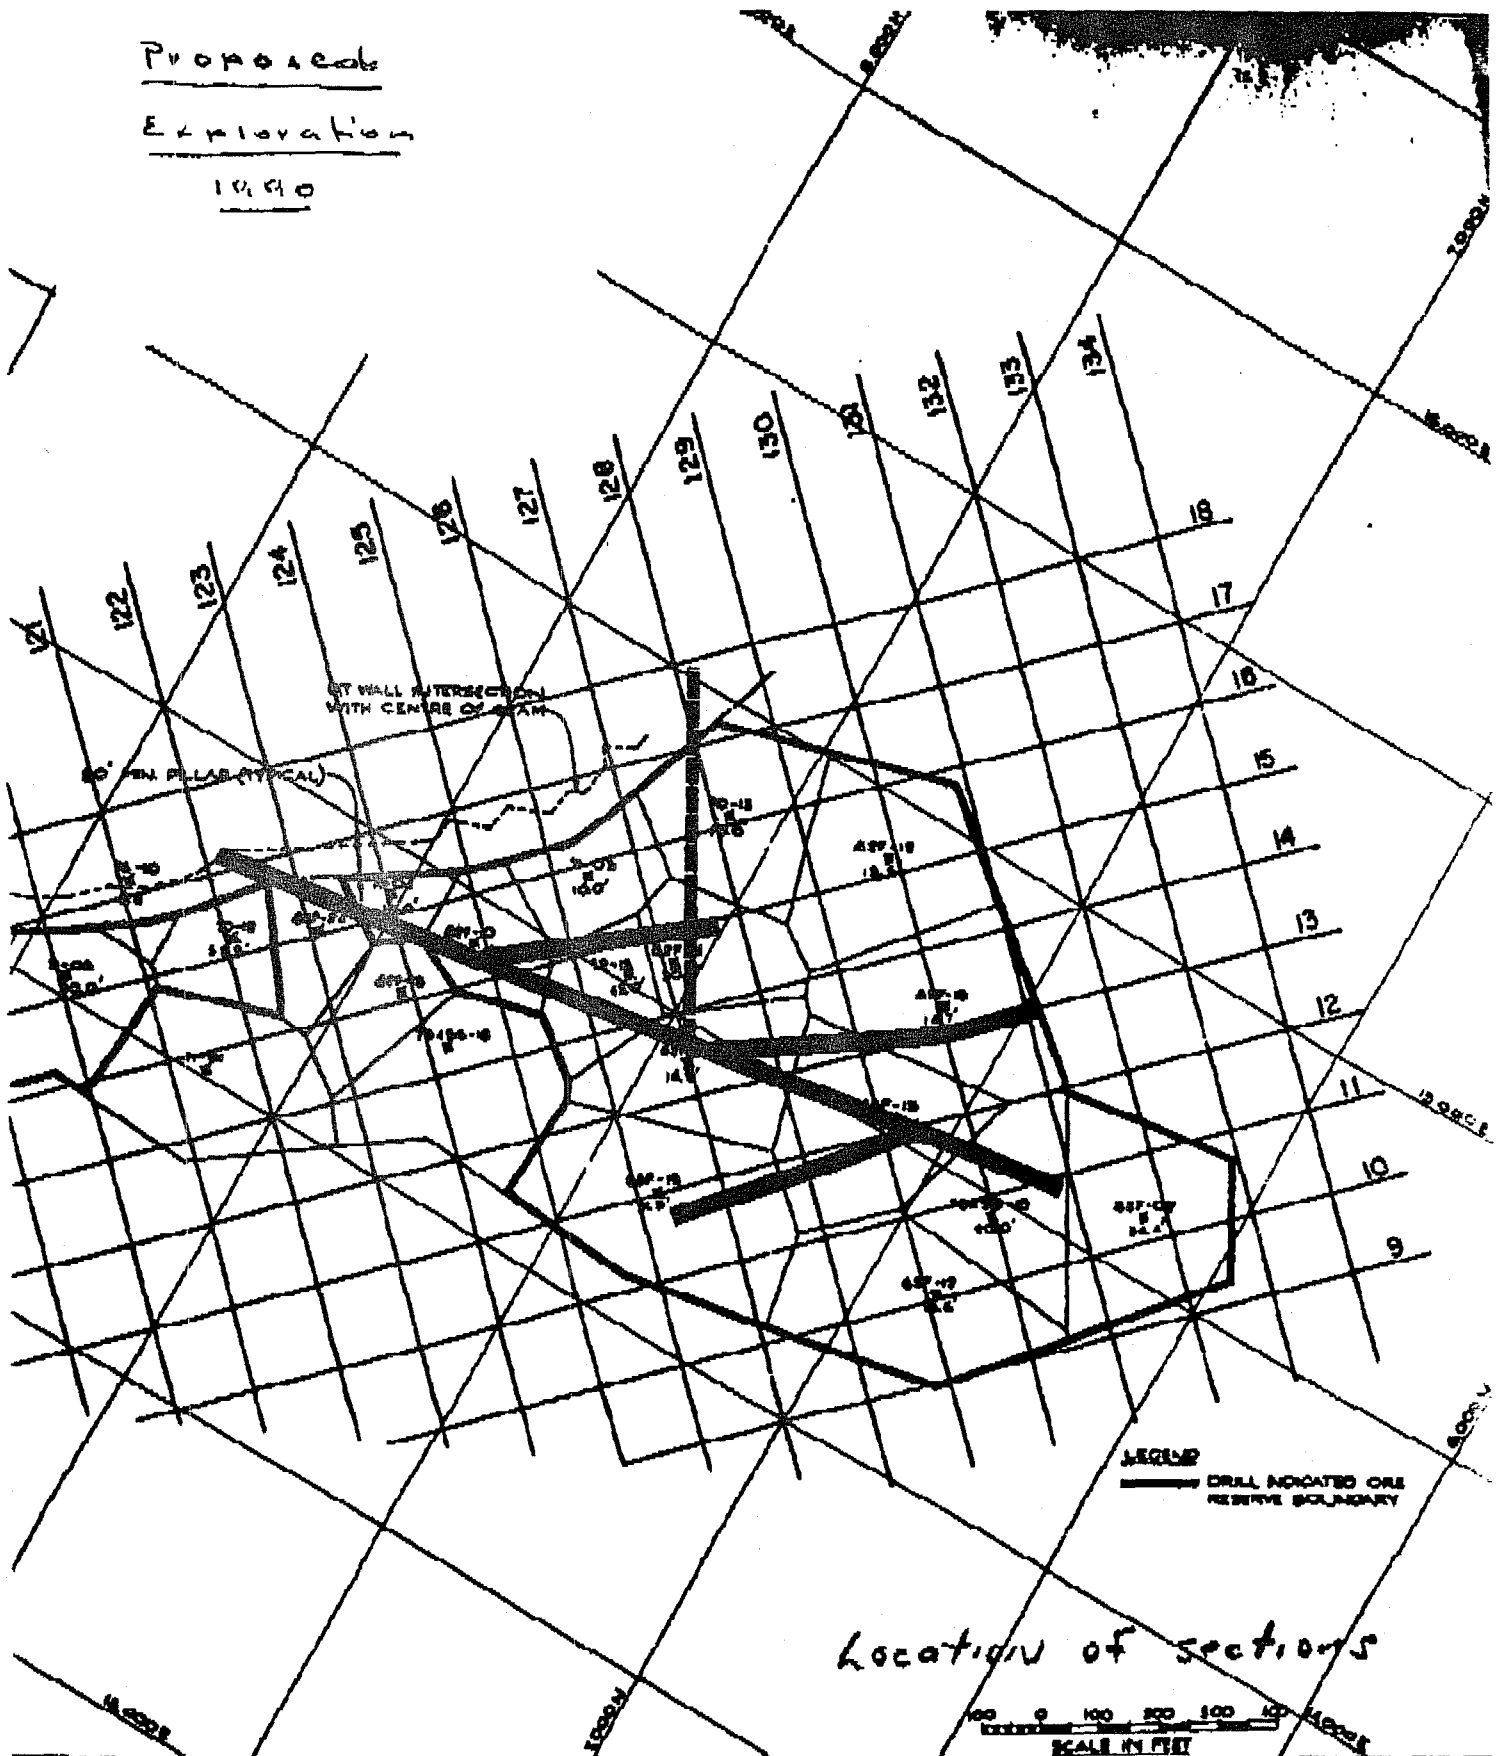

Proposed  
Exploration  
1990

**LEGEND**  
 [Thick line symbol] DRILL INDICATED ORE  
 [Dashed line symbol] RESERVE BOUNDARY

Location of sections

0 100 200 400 800  
 SCALE IN FEET

Project Name: Location: Date: Scale: Author: Checked: Approved: Date:		CURRACH RESOURCES FARGO, YUKON	FARGO AREA DEPOSITE FARGO DEPOSIT UNDERGROUND MINE DRILL INDICATED ORE RESERVE	Date: 1990 Page: 1 of: 1 No. of: 9-1
--	--	-----------------------------------	--	---

005068