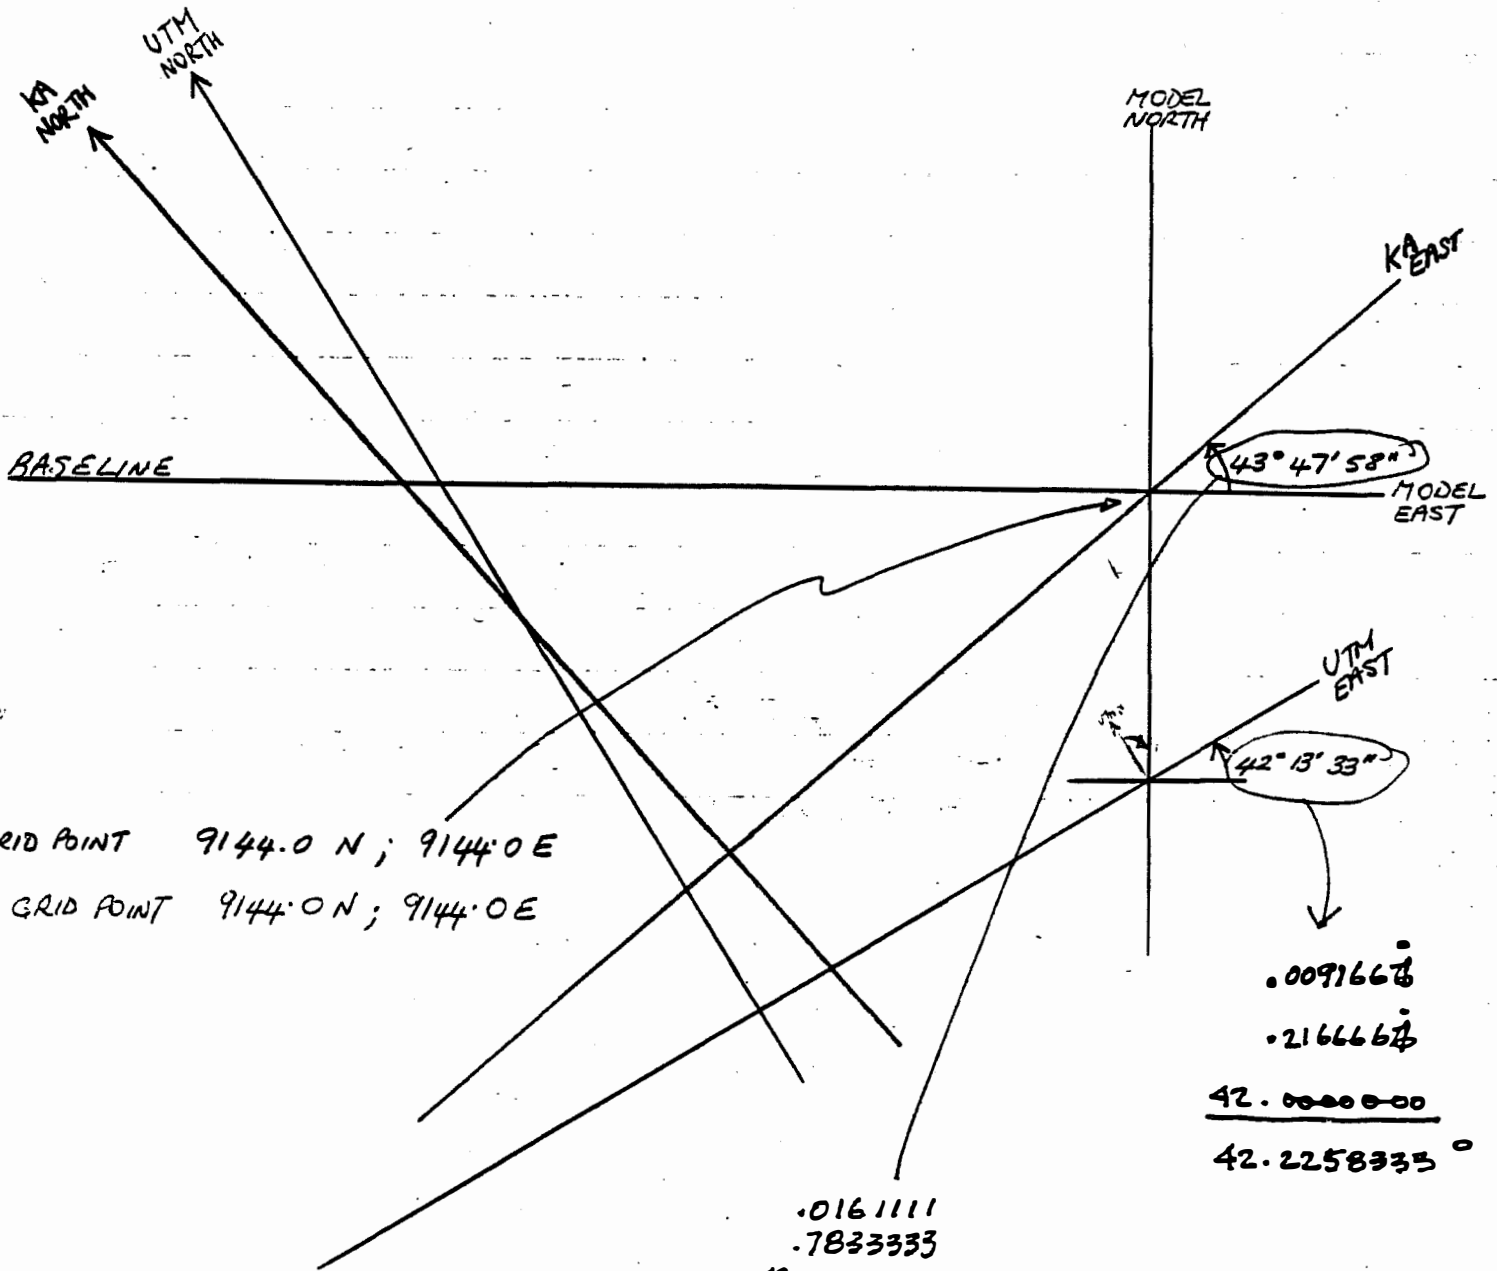

# UTM, KA AND MODEL GRIDS

KA GRID POINT 9144.0 N ; 9144.0 E  
 MODEL GRID POINT 9144.0 N ; 9144.0 E

.0091666  
 .2166666  

---

 42.000000  
 42.2258333 °

.0161111  
 .7833333  
 43.0000000  

---

 43.7994444

46.0000000  
 43.7994444  

---

 1.2005555 °

005160