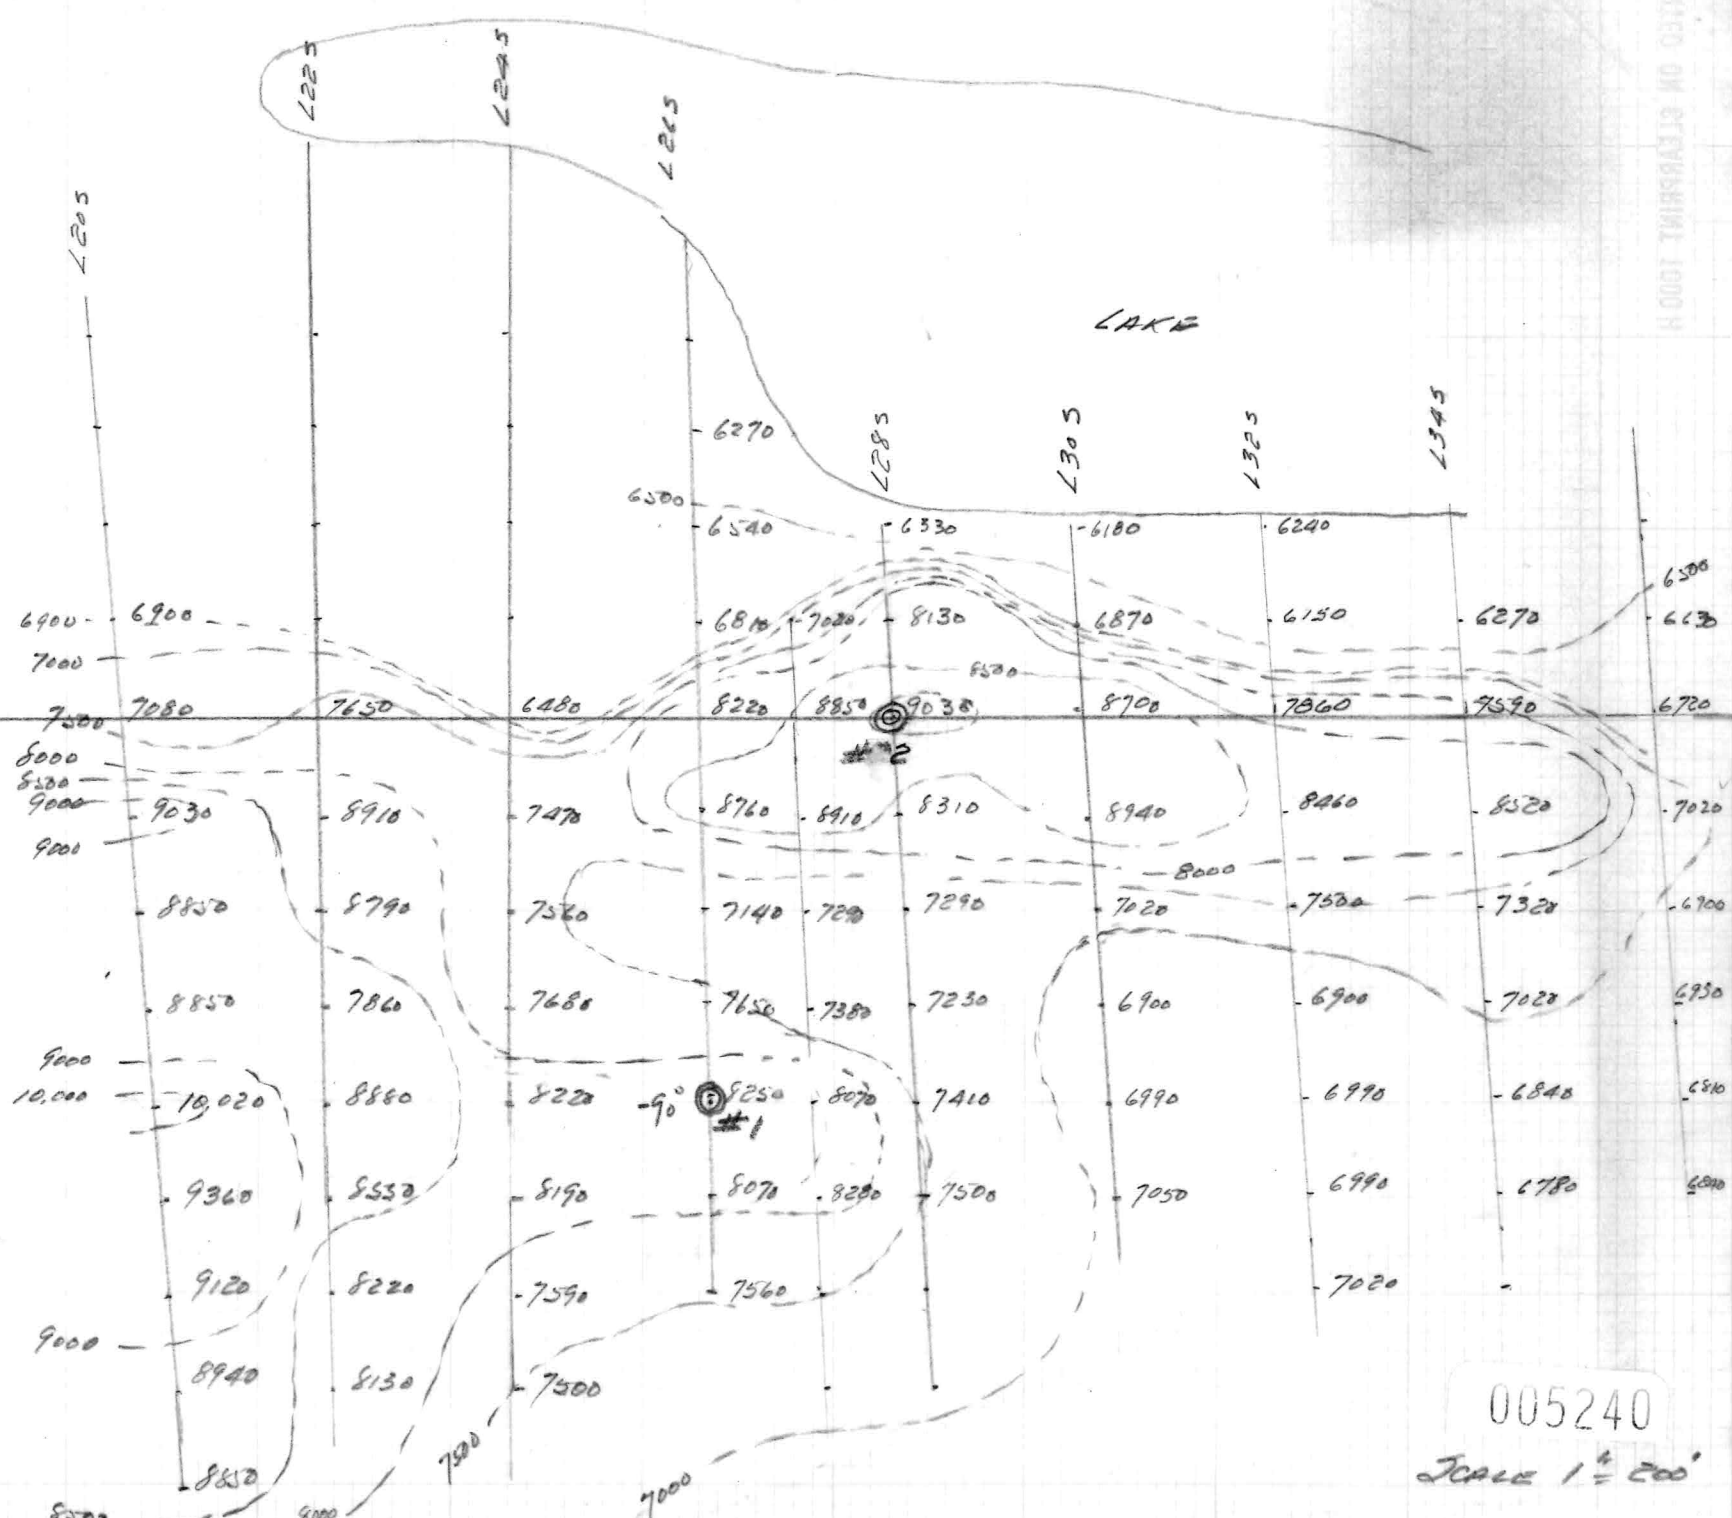

MAGNETIC SURVEY - CAT GROUP AREA IN DIST. Y.T.

005240

SCALE 1" = 200'

MAGNETIC SURVEY - CAT GROUP AREA IN DIST. Y.T.