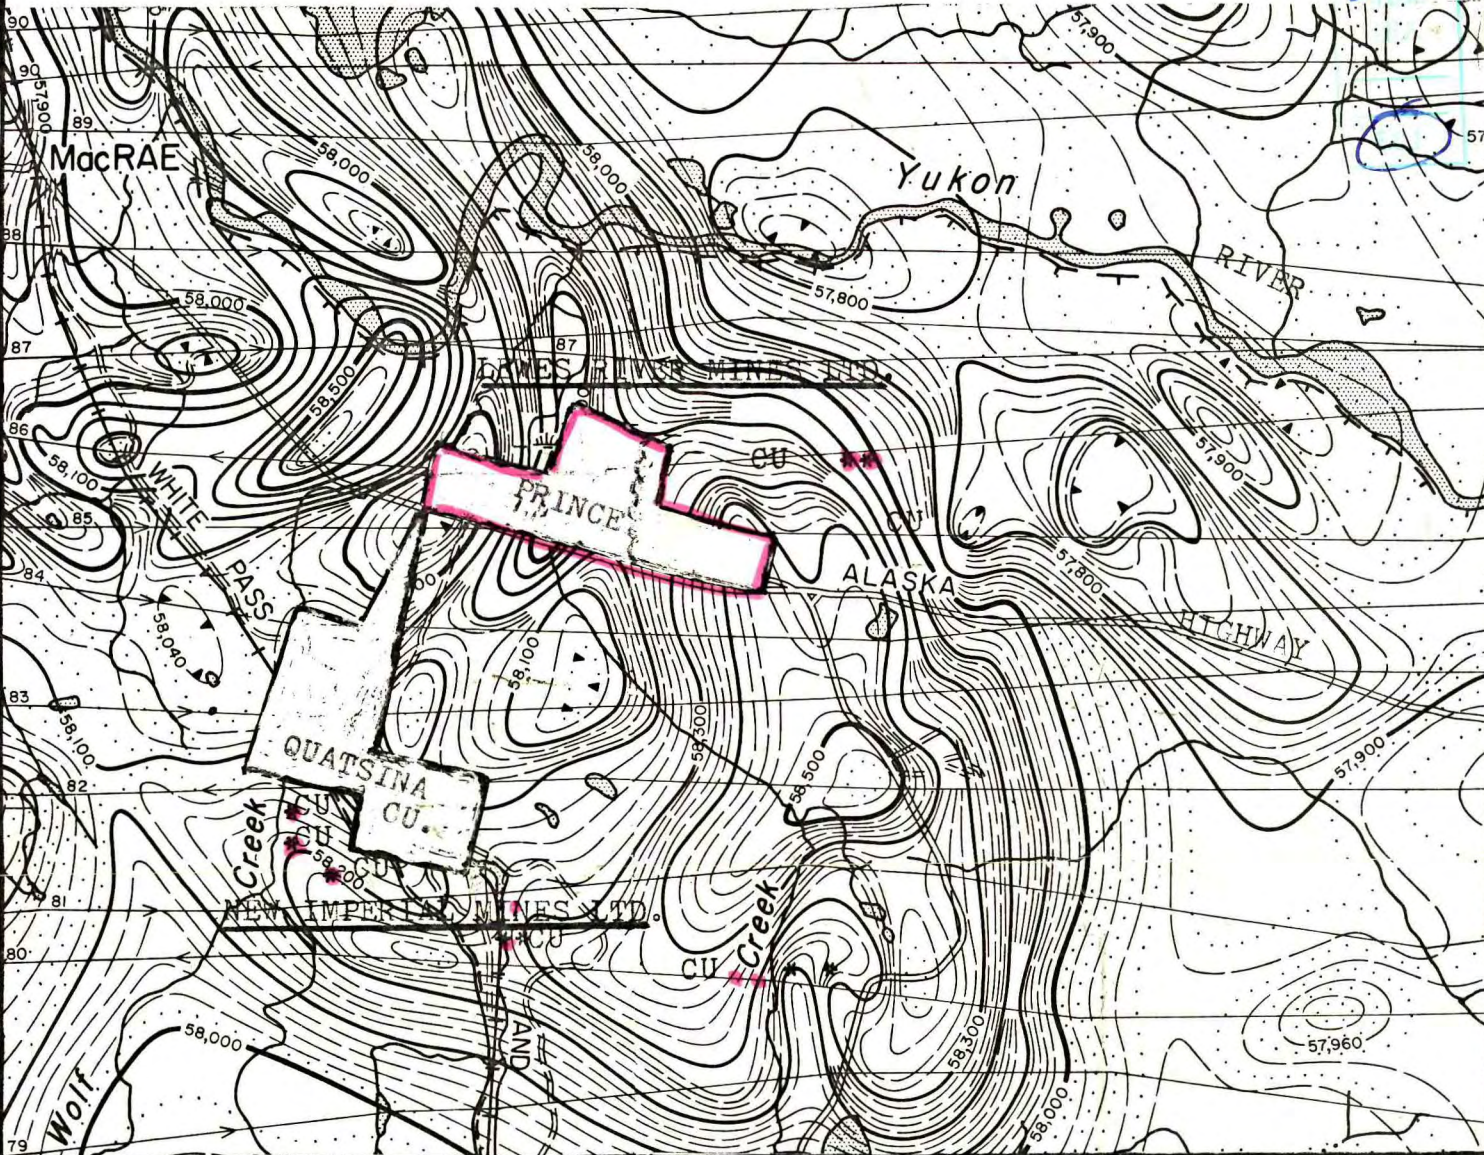

APR 5 1971

12

105 D

COPPER
SILVER * CU
GOLD

PRINCE CLAIMS
A GEOLOGICAL BET
BETWEEN
LEWES RIVER MINES LTD.
AND
NEW IMPERIAL MINES LTD.

WHITEHORSE
667-2492

April 71

MAP 1341G

INDEX MAP

MacRAE

YUKON TERRITORY

Scale: One Inch to One Mile = $\frac{1}{63,360}$
Miles

Air photographs covering this map-area may be obtained through the National Air Photographic Library, Topographical Survey, Ottawa, Ontario.

005258