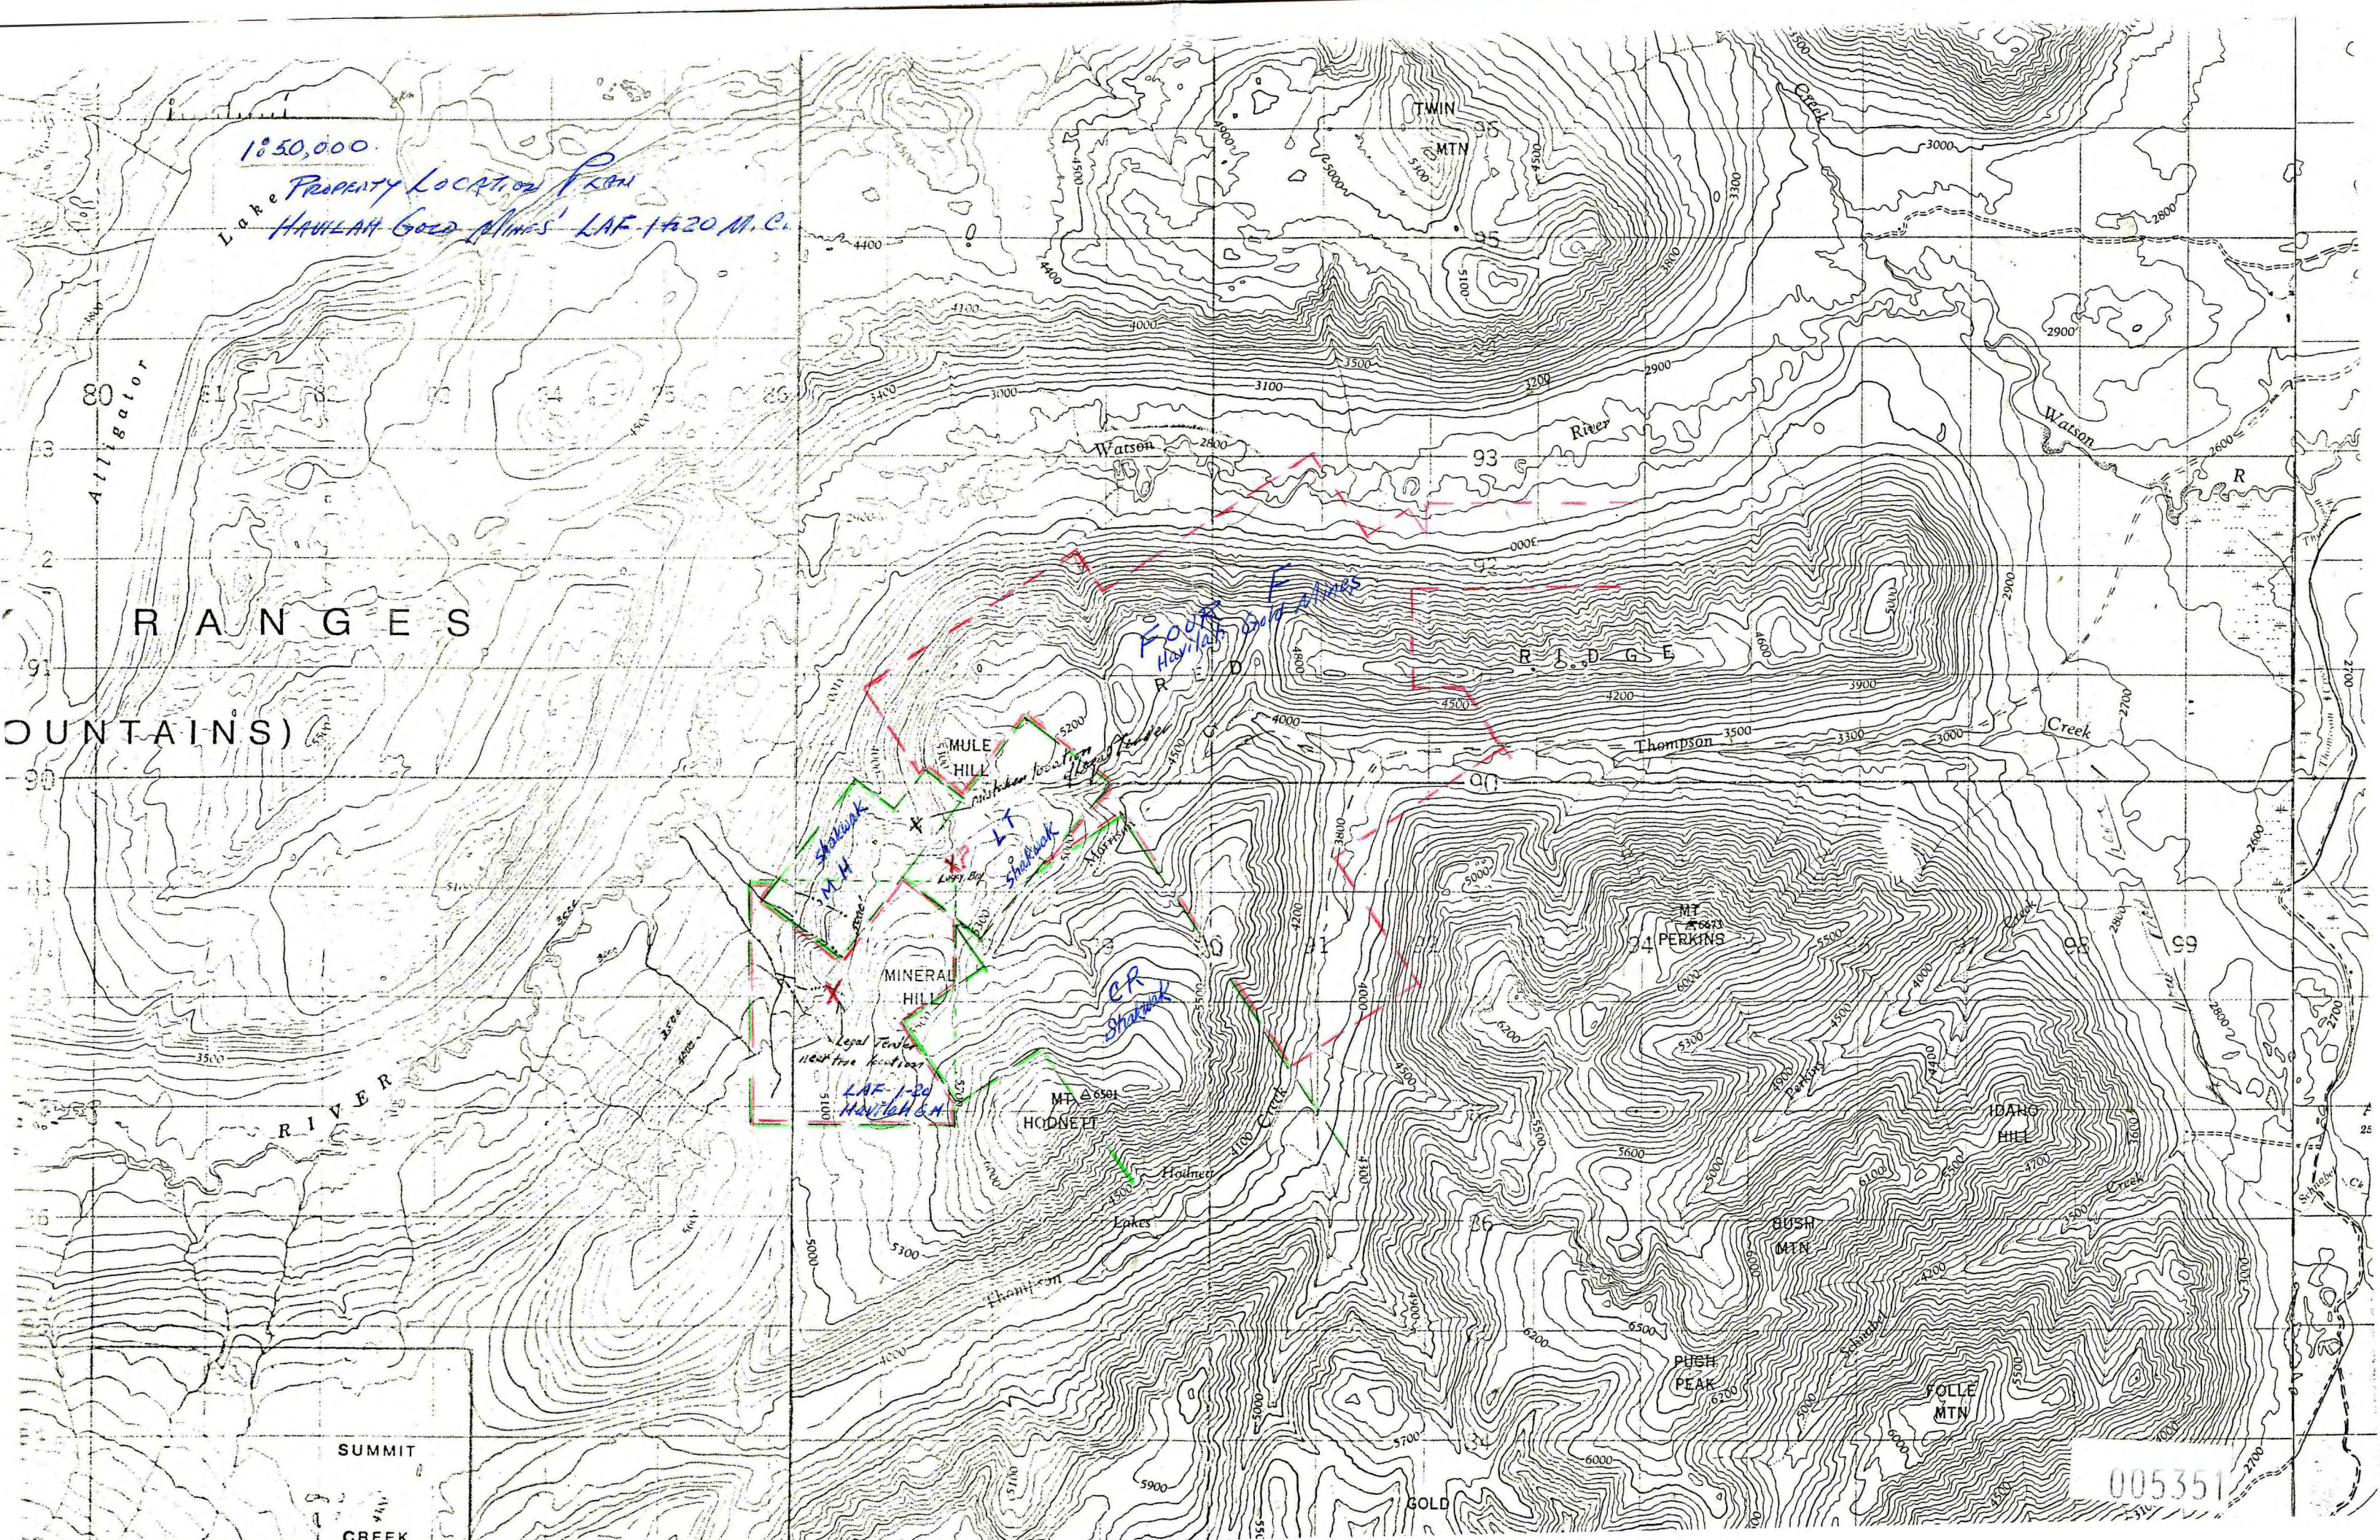

1:50,000

Property Location from
HULLAH Gold Mines' LAF-1420 M.C.

RANGES

MOUNTAINS)

RIVER

SUMMIT

CREEK

005351