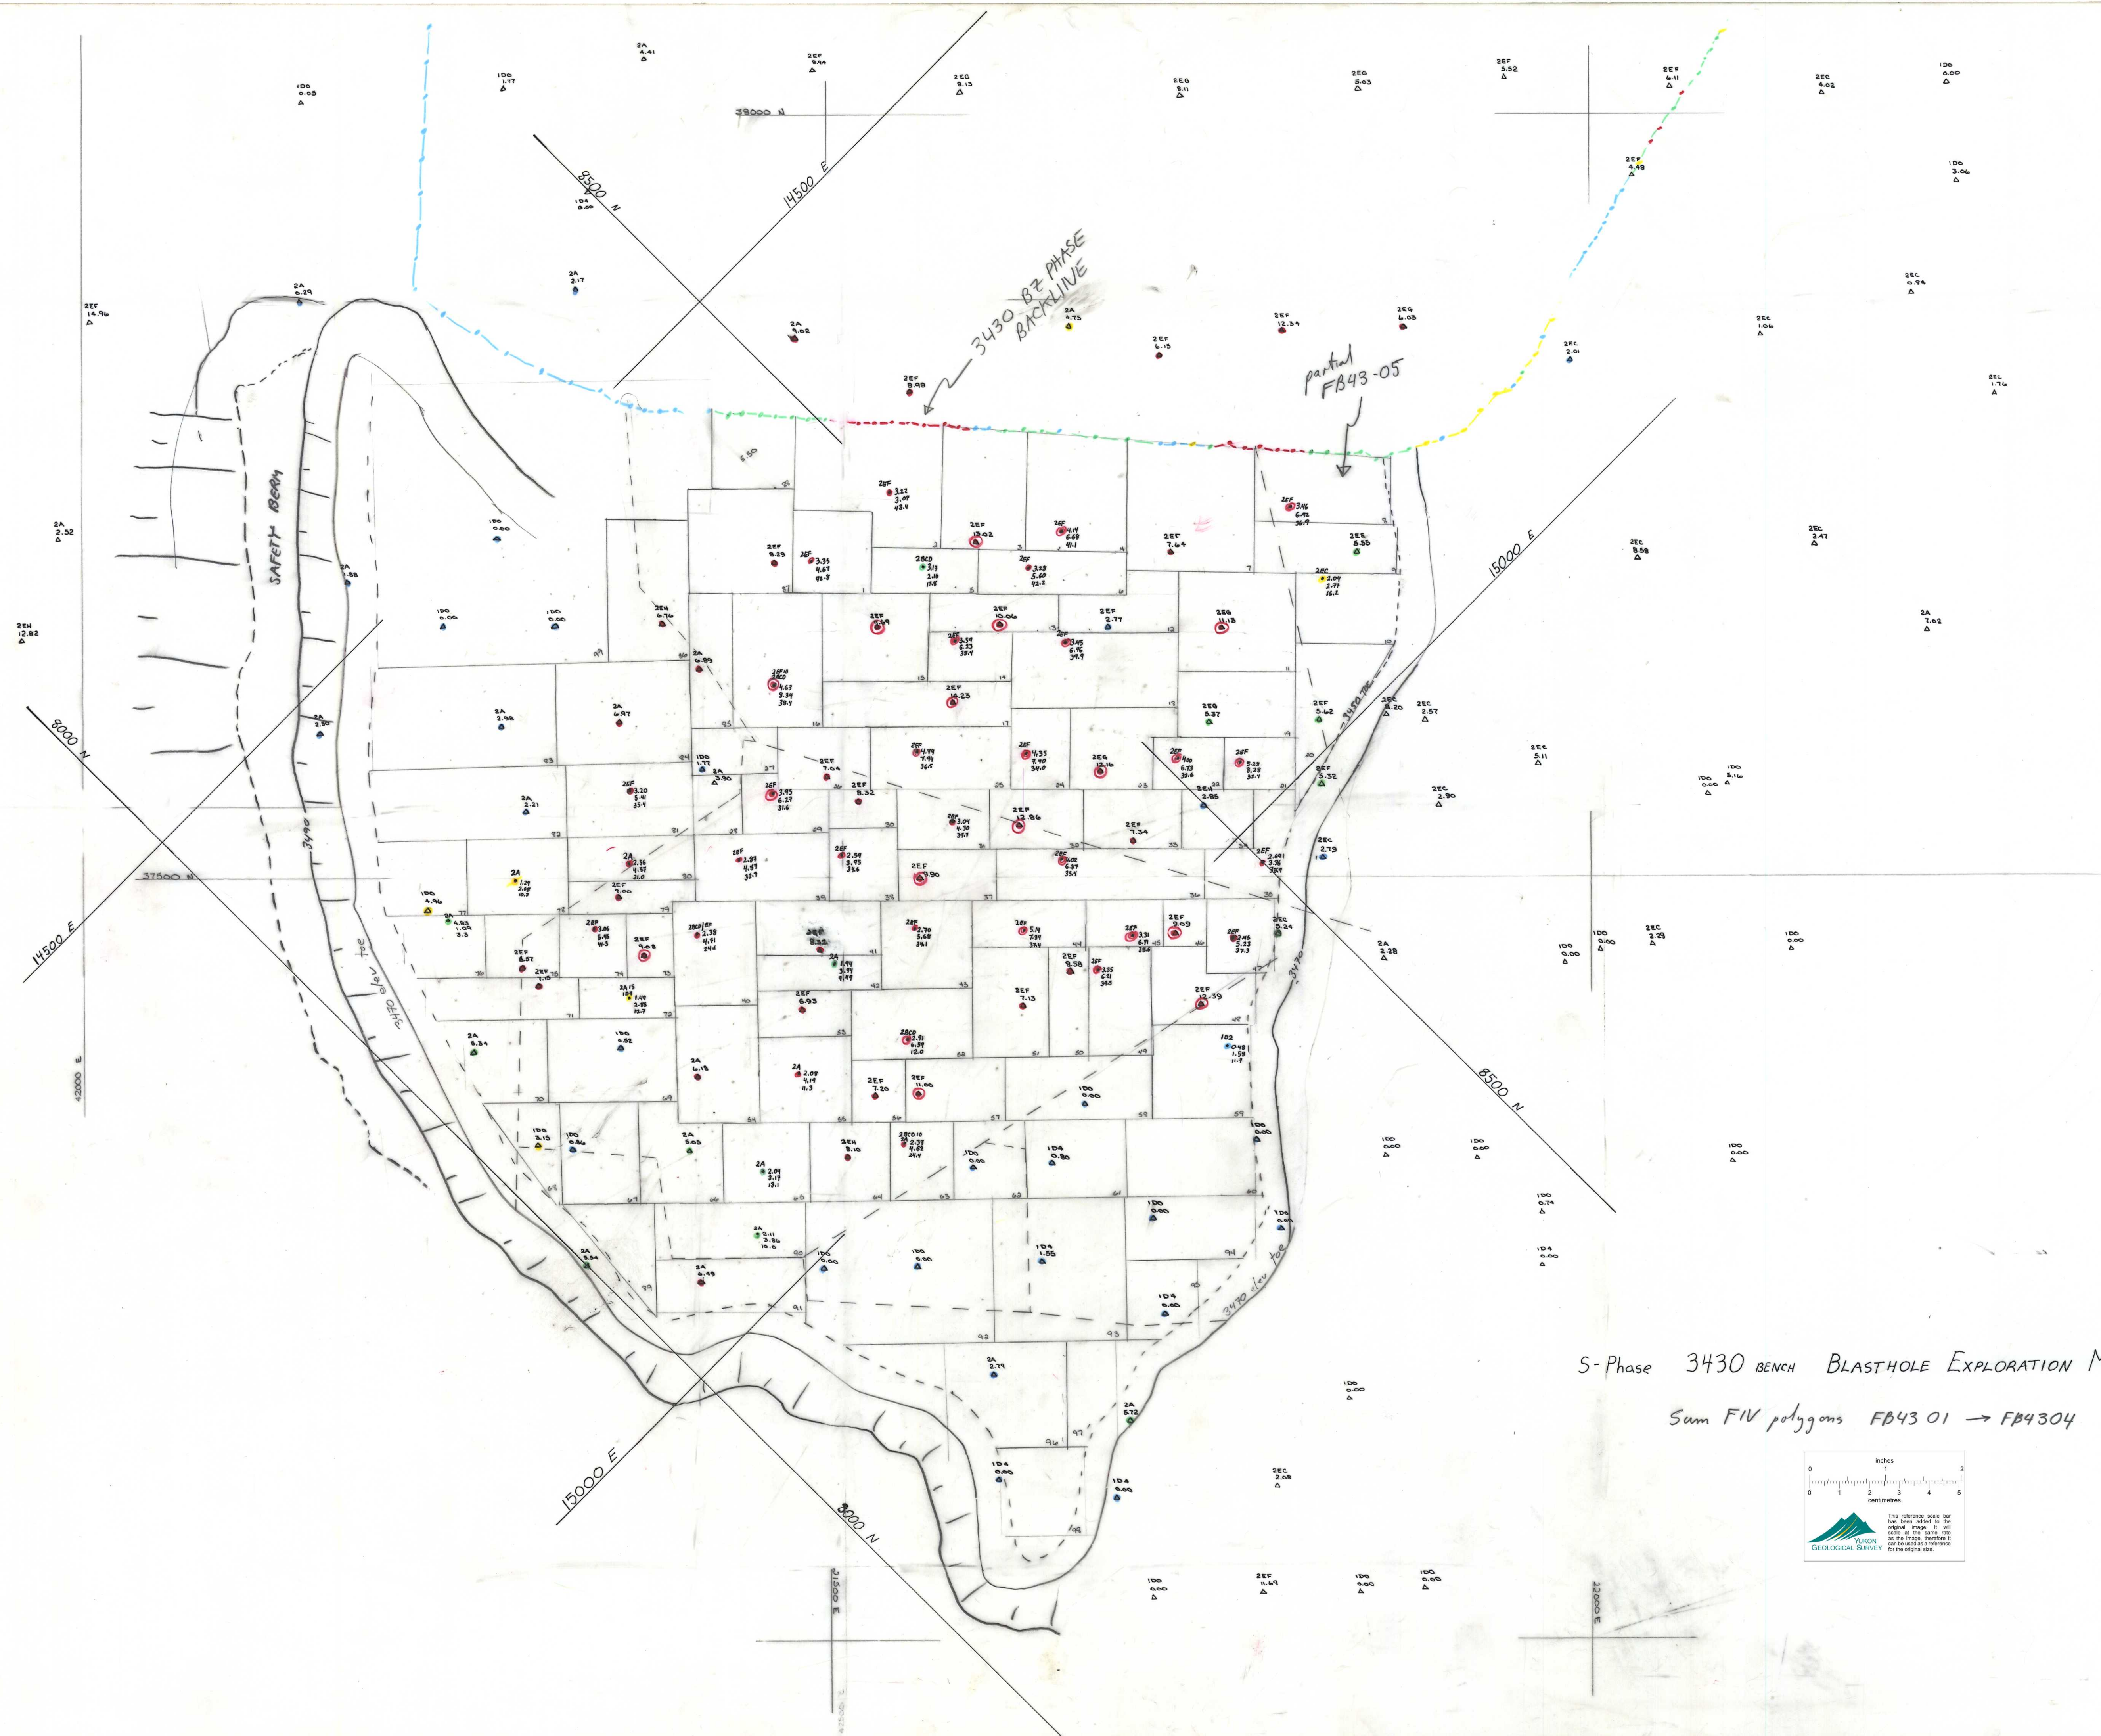

FARO PIT
BLASTHOLE EXPLORATION MAP

S-3430 BENCH

SCALE 1:600

005356

S-Phase 3430 BENCH BLASTHOLE EXPLORATION MAP
Sum FIV polygons FB43 01 → FB4304 for comparison.