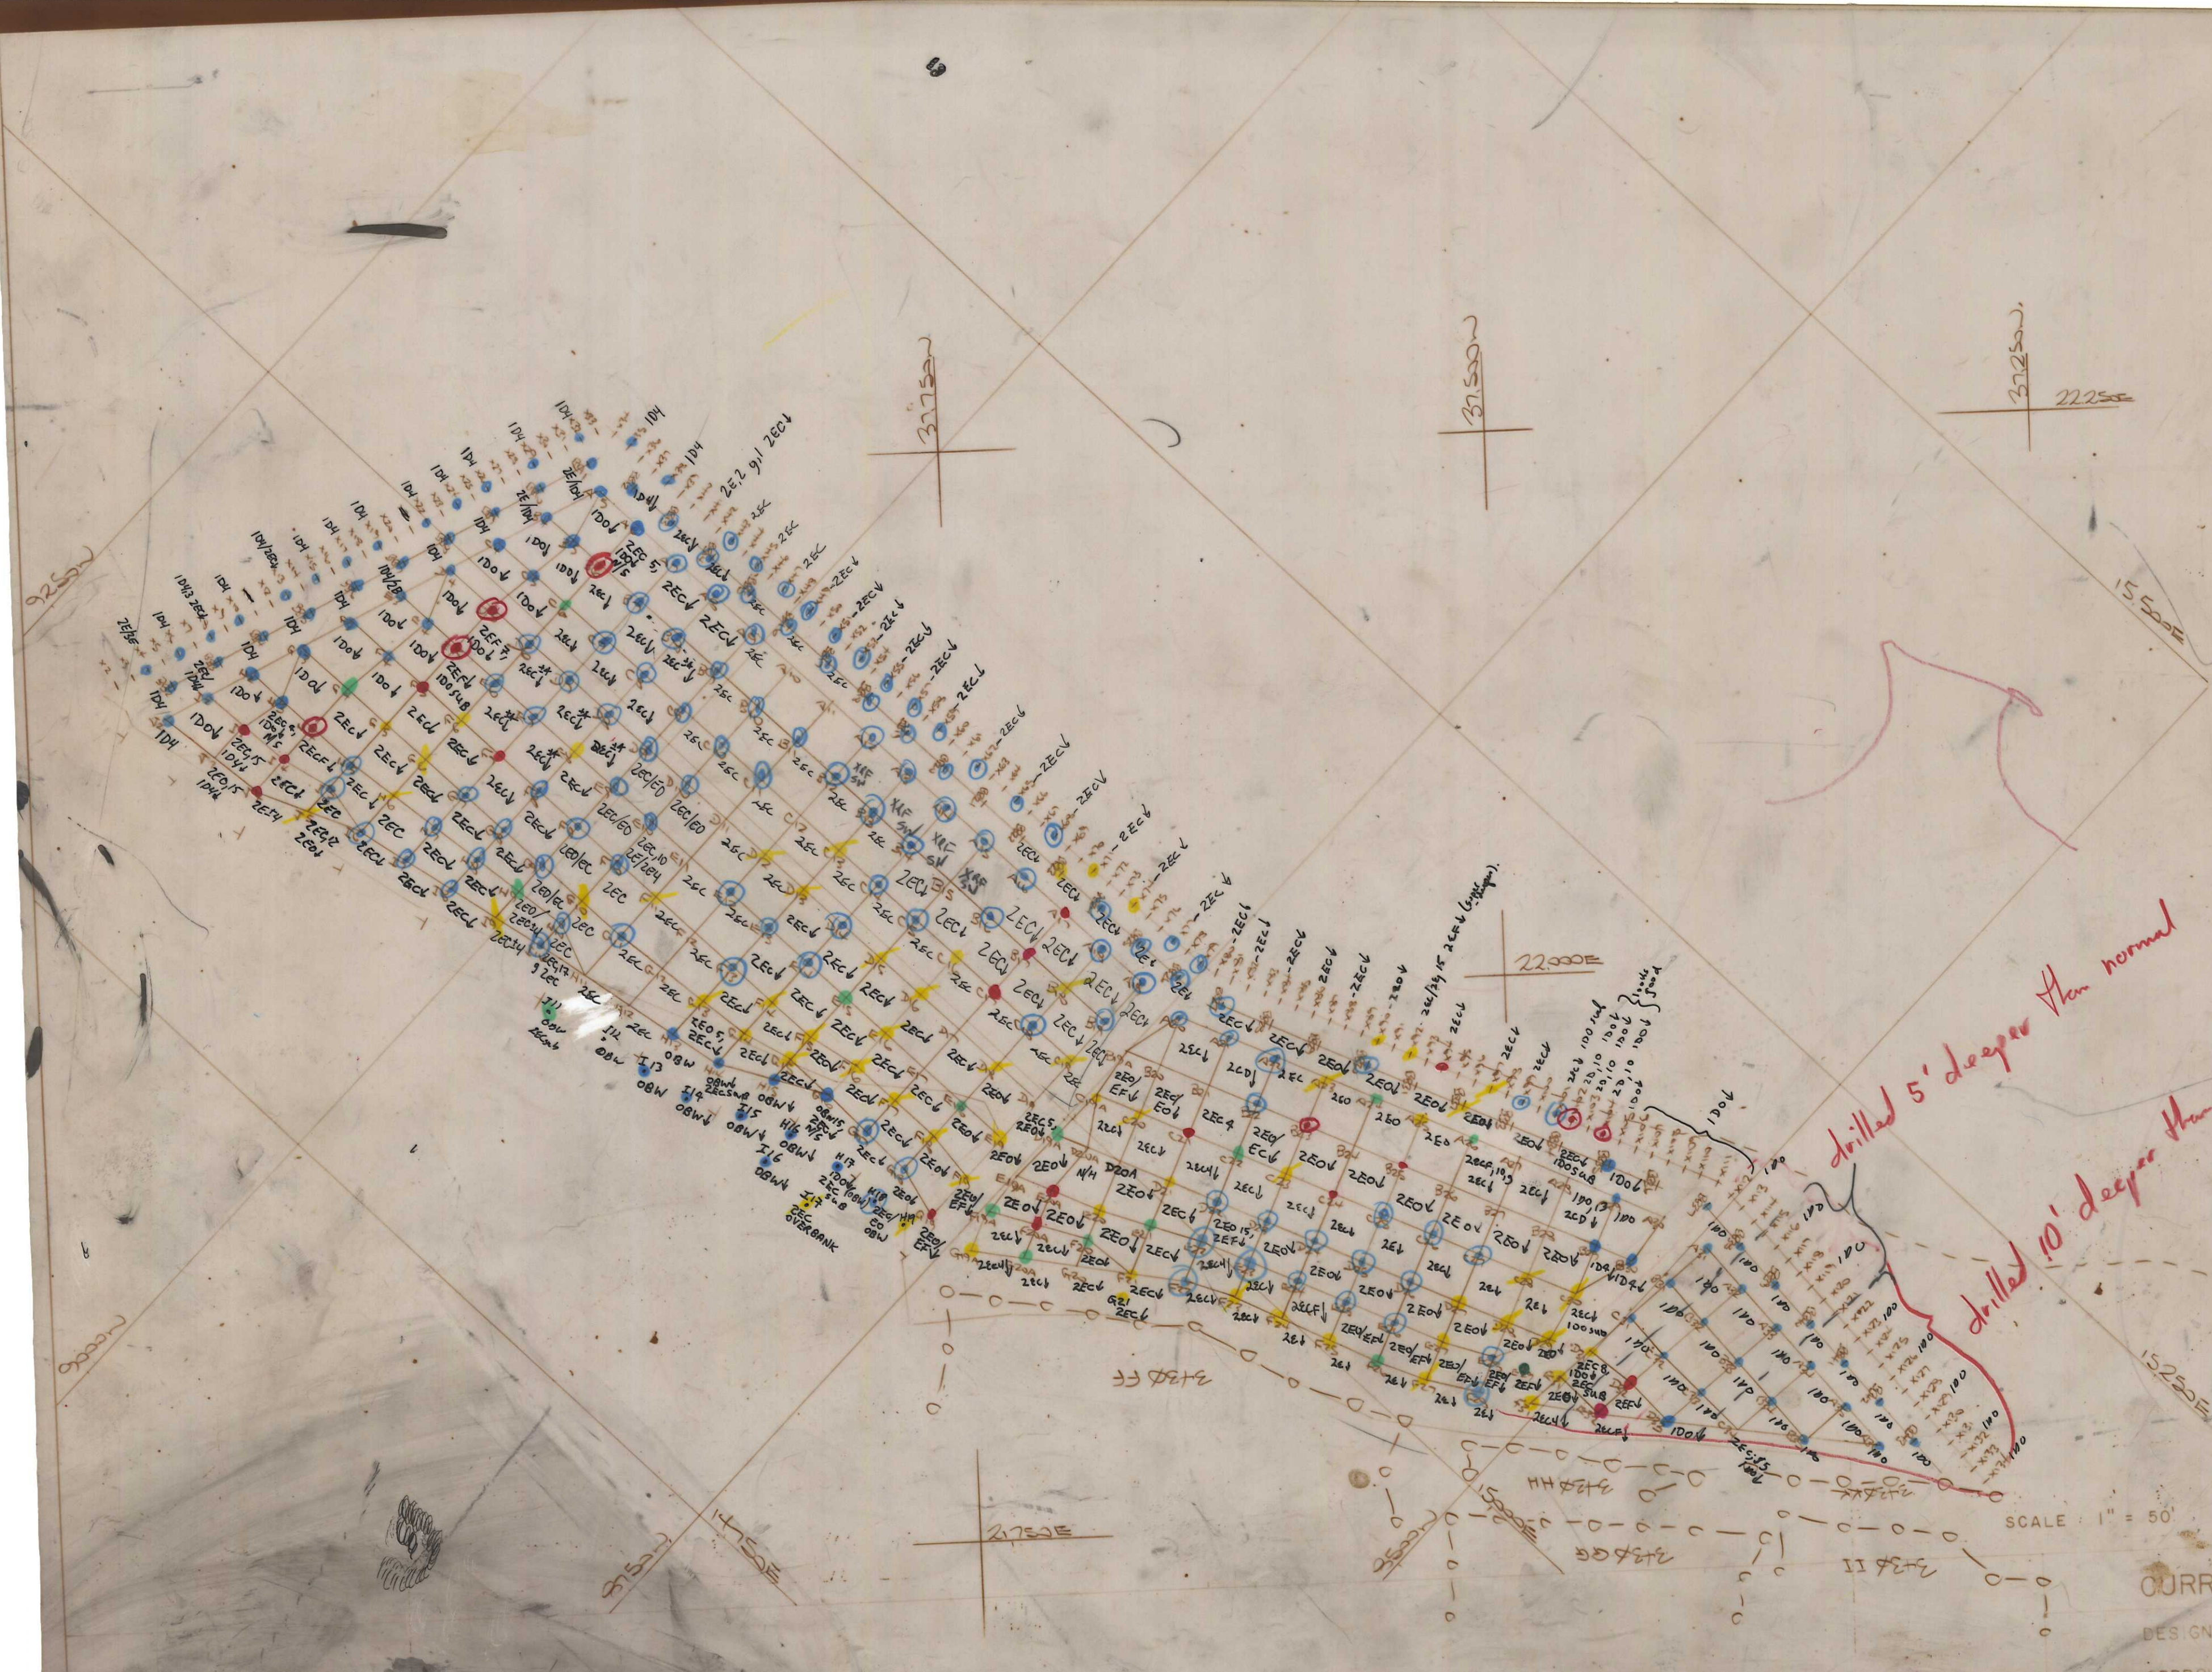

FARO PIT
3430 A

005365

PATTERN	3430 A
BIT SIZE	2 1/2"
SUBGRADE	6
EXPLOSIVES	39AAA
	73
COLLAR	
RELAYS	

OURRAGH RESOURCES
DESIGN BY: [Signature]
APPROVED BY:

SCALE 1" = 50'