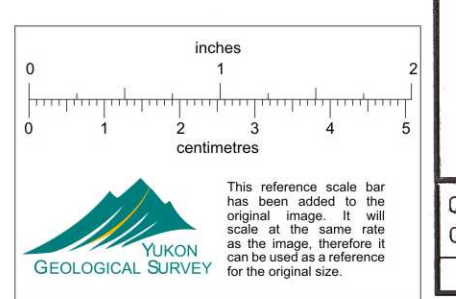

125+000

126+000

127+000

128+000

129+000

130+000

DATE = 22-03-90
 TIME = 15:38:09
 GEMCOM Services Inc.
 Vancouver Office
 Horizontal Scale = 1 : 600
 Vertical Scale = 1 : 600

005377