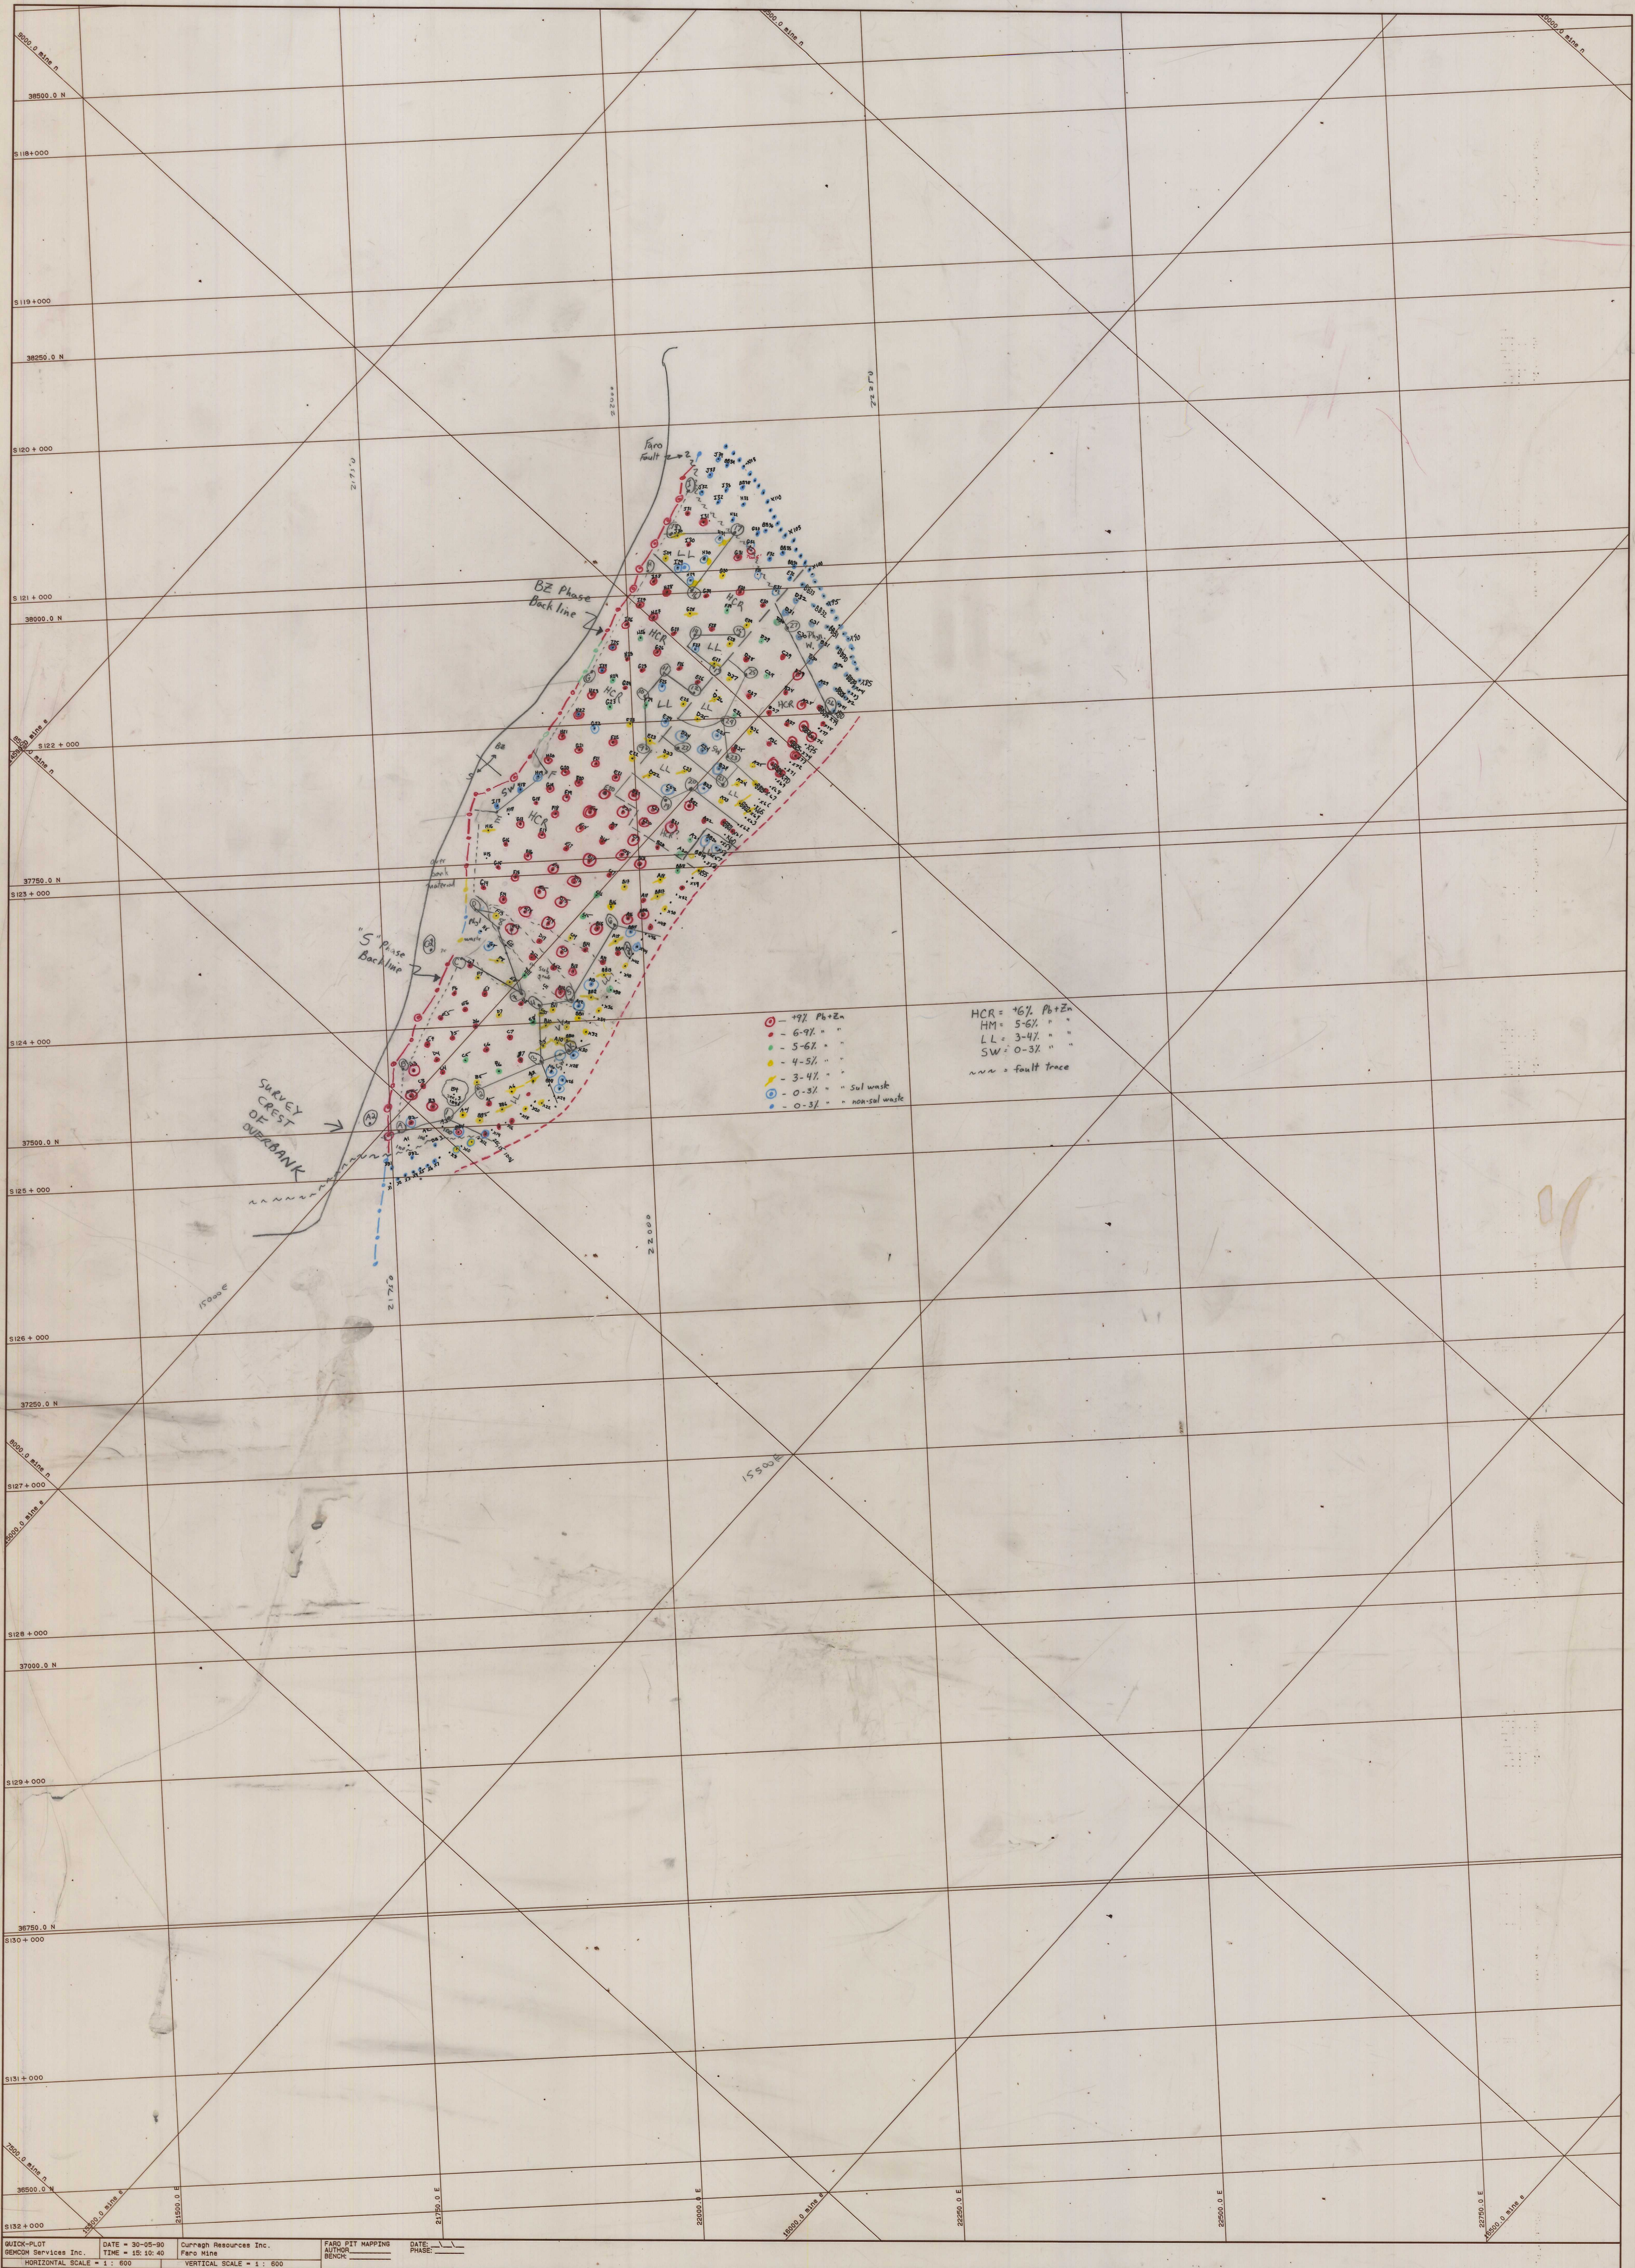

FARO PIT
 BLASTHOLE MASTER
 3390 bench East Phase

005445
 1:600

MUDOK-PILOT DATE = 30-05-90 CURRUGH RESOURCES INC. FARO PIT MAPPING DATE
 BENCHON SERVICES INC. TIME = 15:10:40 FARO MHS BENCHON PHASE

HORIZONTAL SCALE = 1:1,600 VERTICAL SCALE = 1:1,600