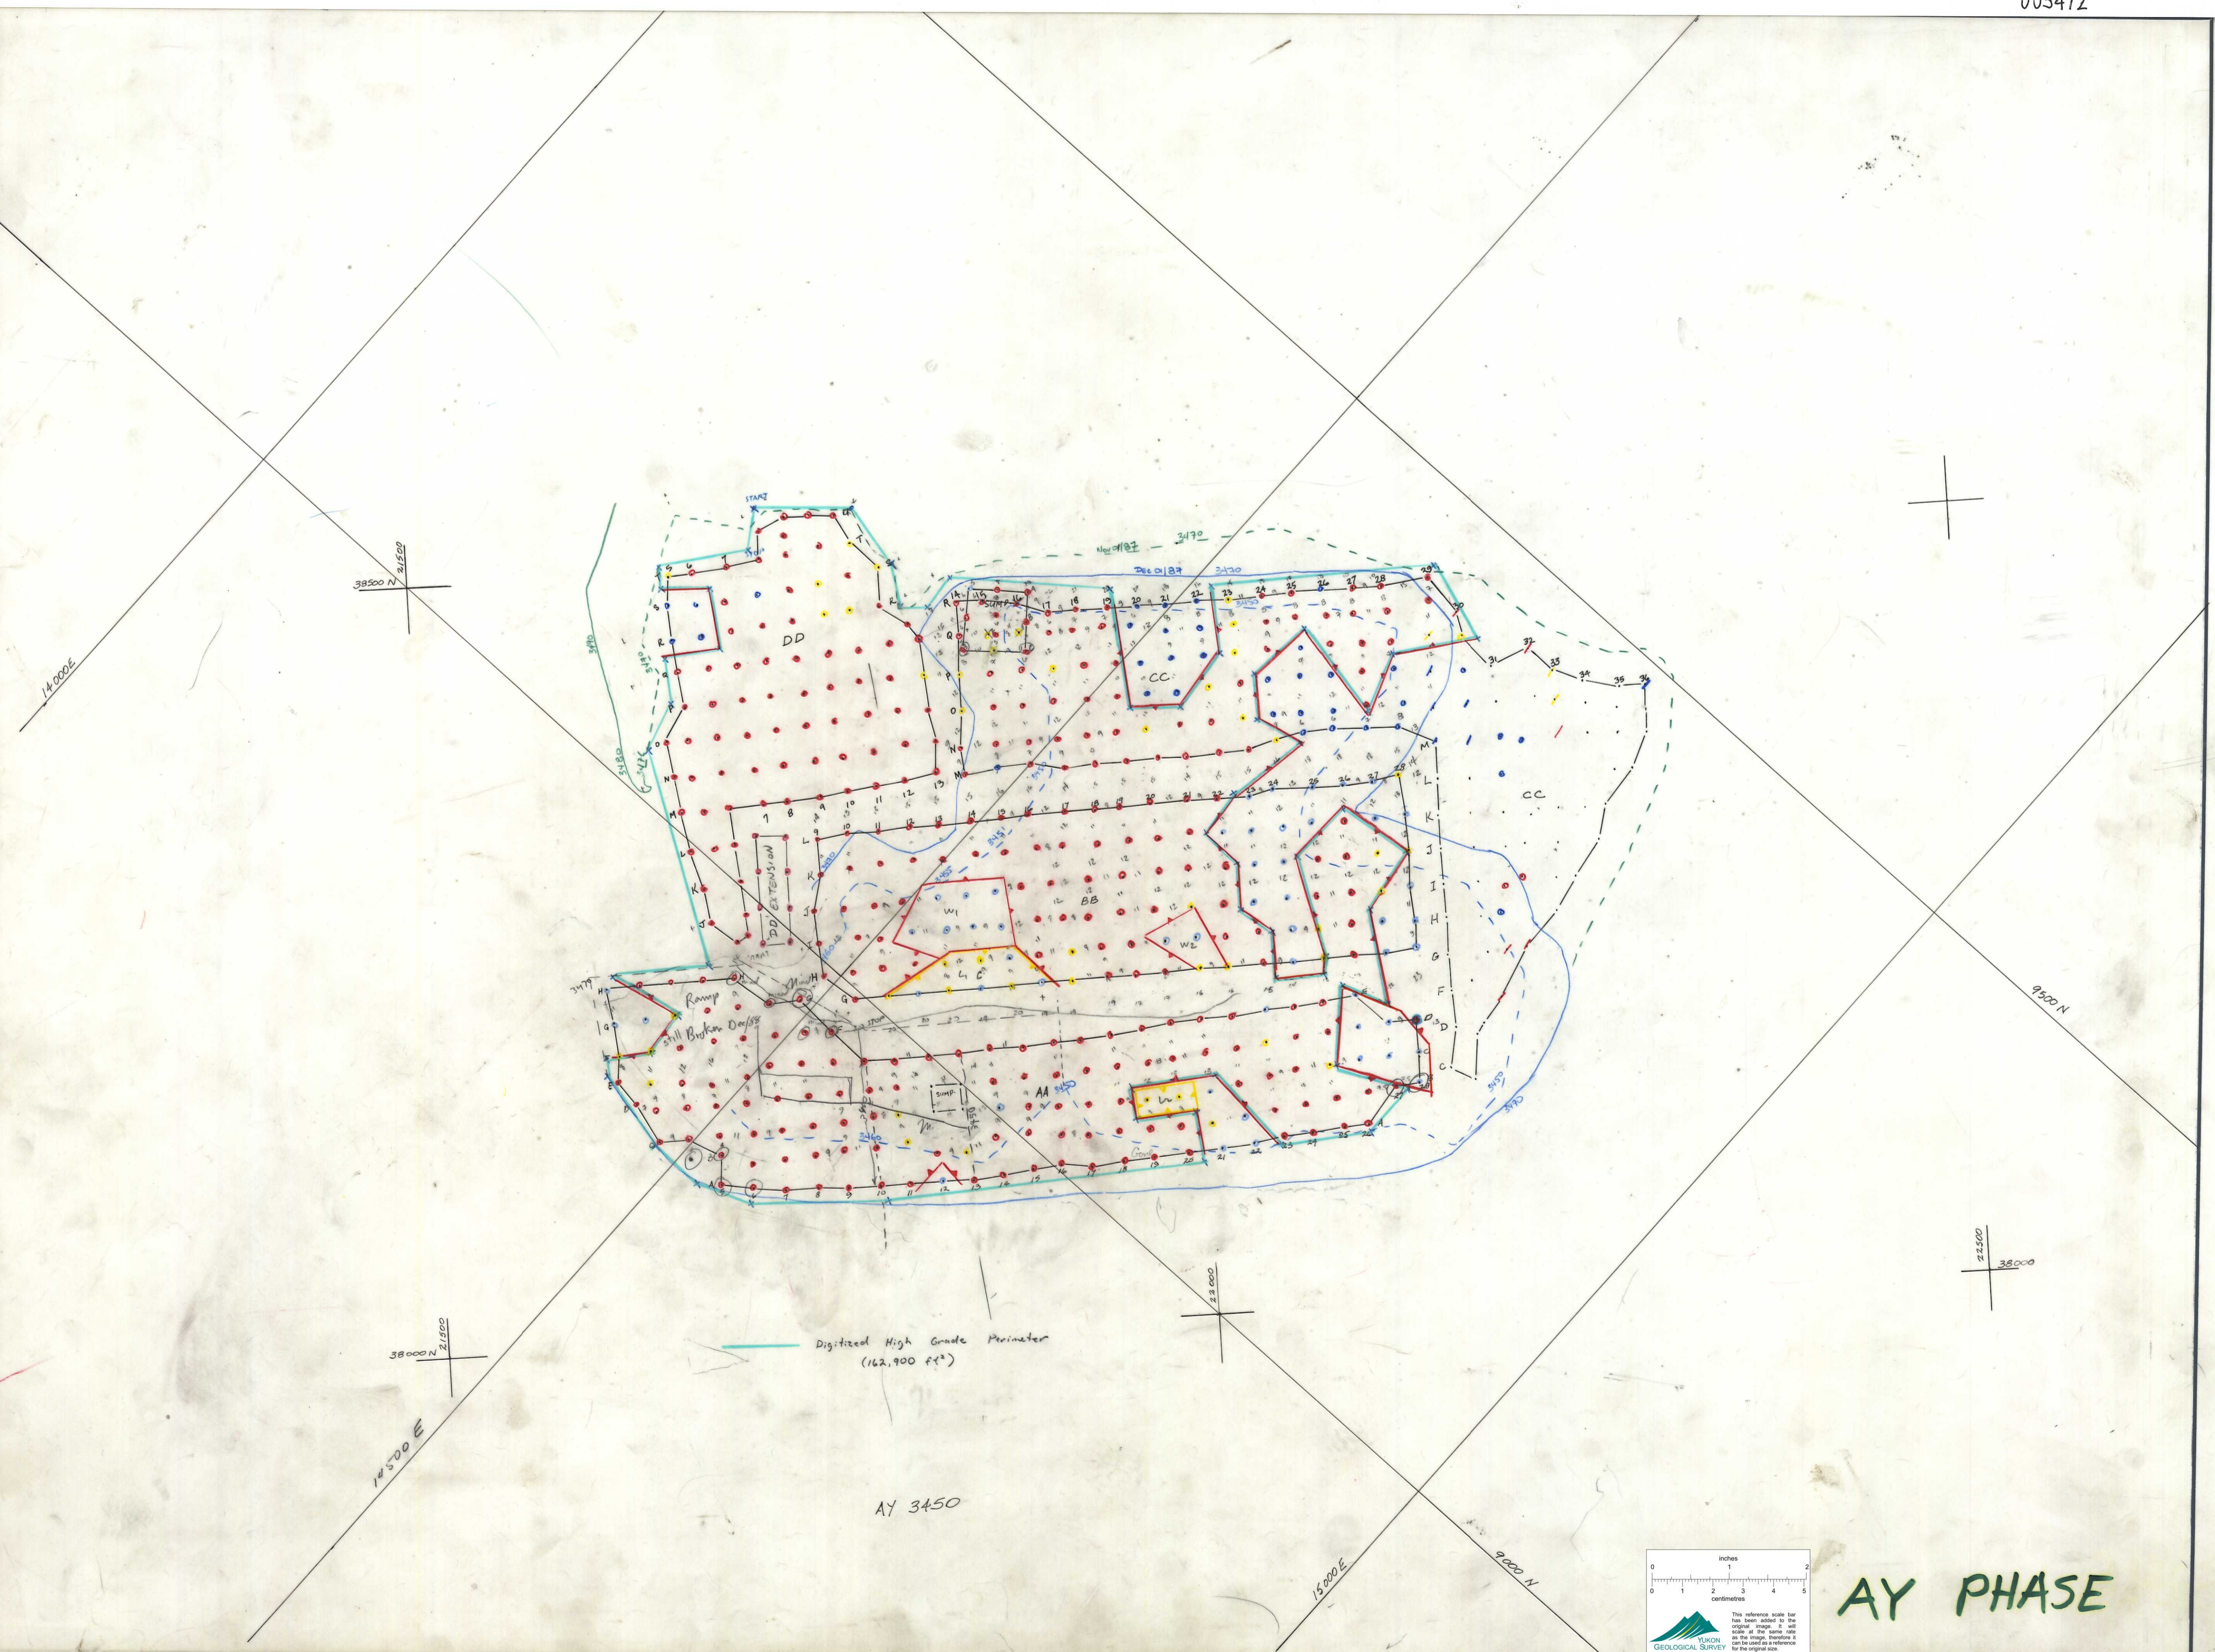

FARO PIT  
BLASTHOLE MASTER  
AY 3450

SCALE 1:600

005472

№	DESCRIPTION	DATE	BY	SCALE
	РЕГИОН			
	DESCRIPTION	DATE	BY	SCALE
	РЕГИОН			

AY PHASE