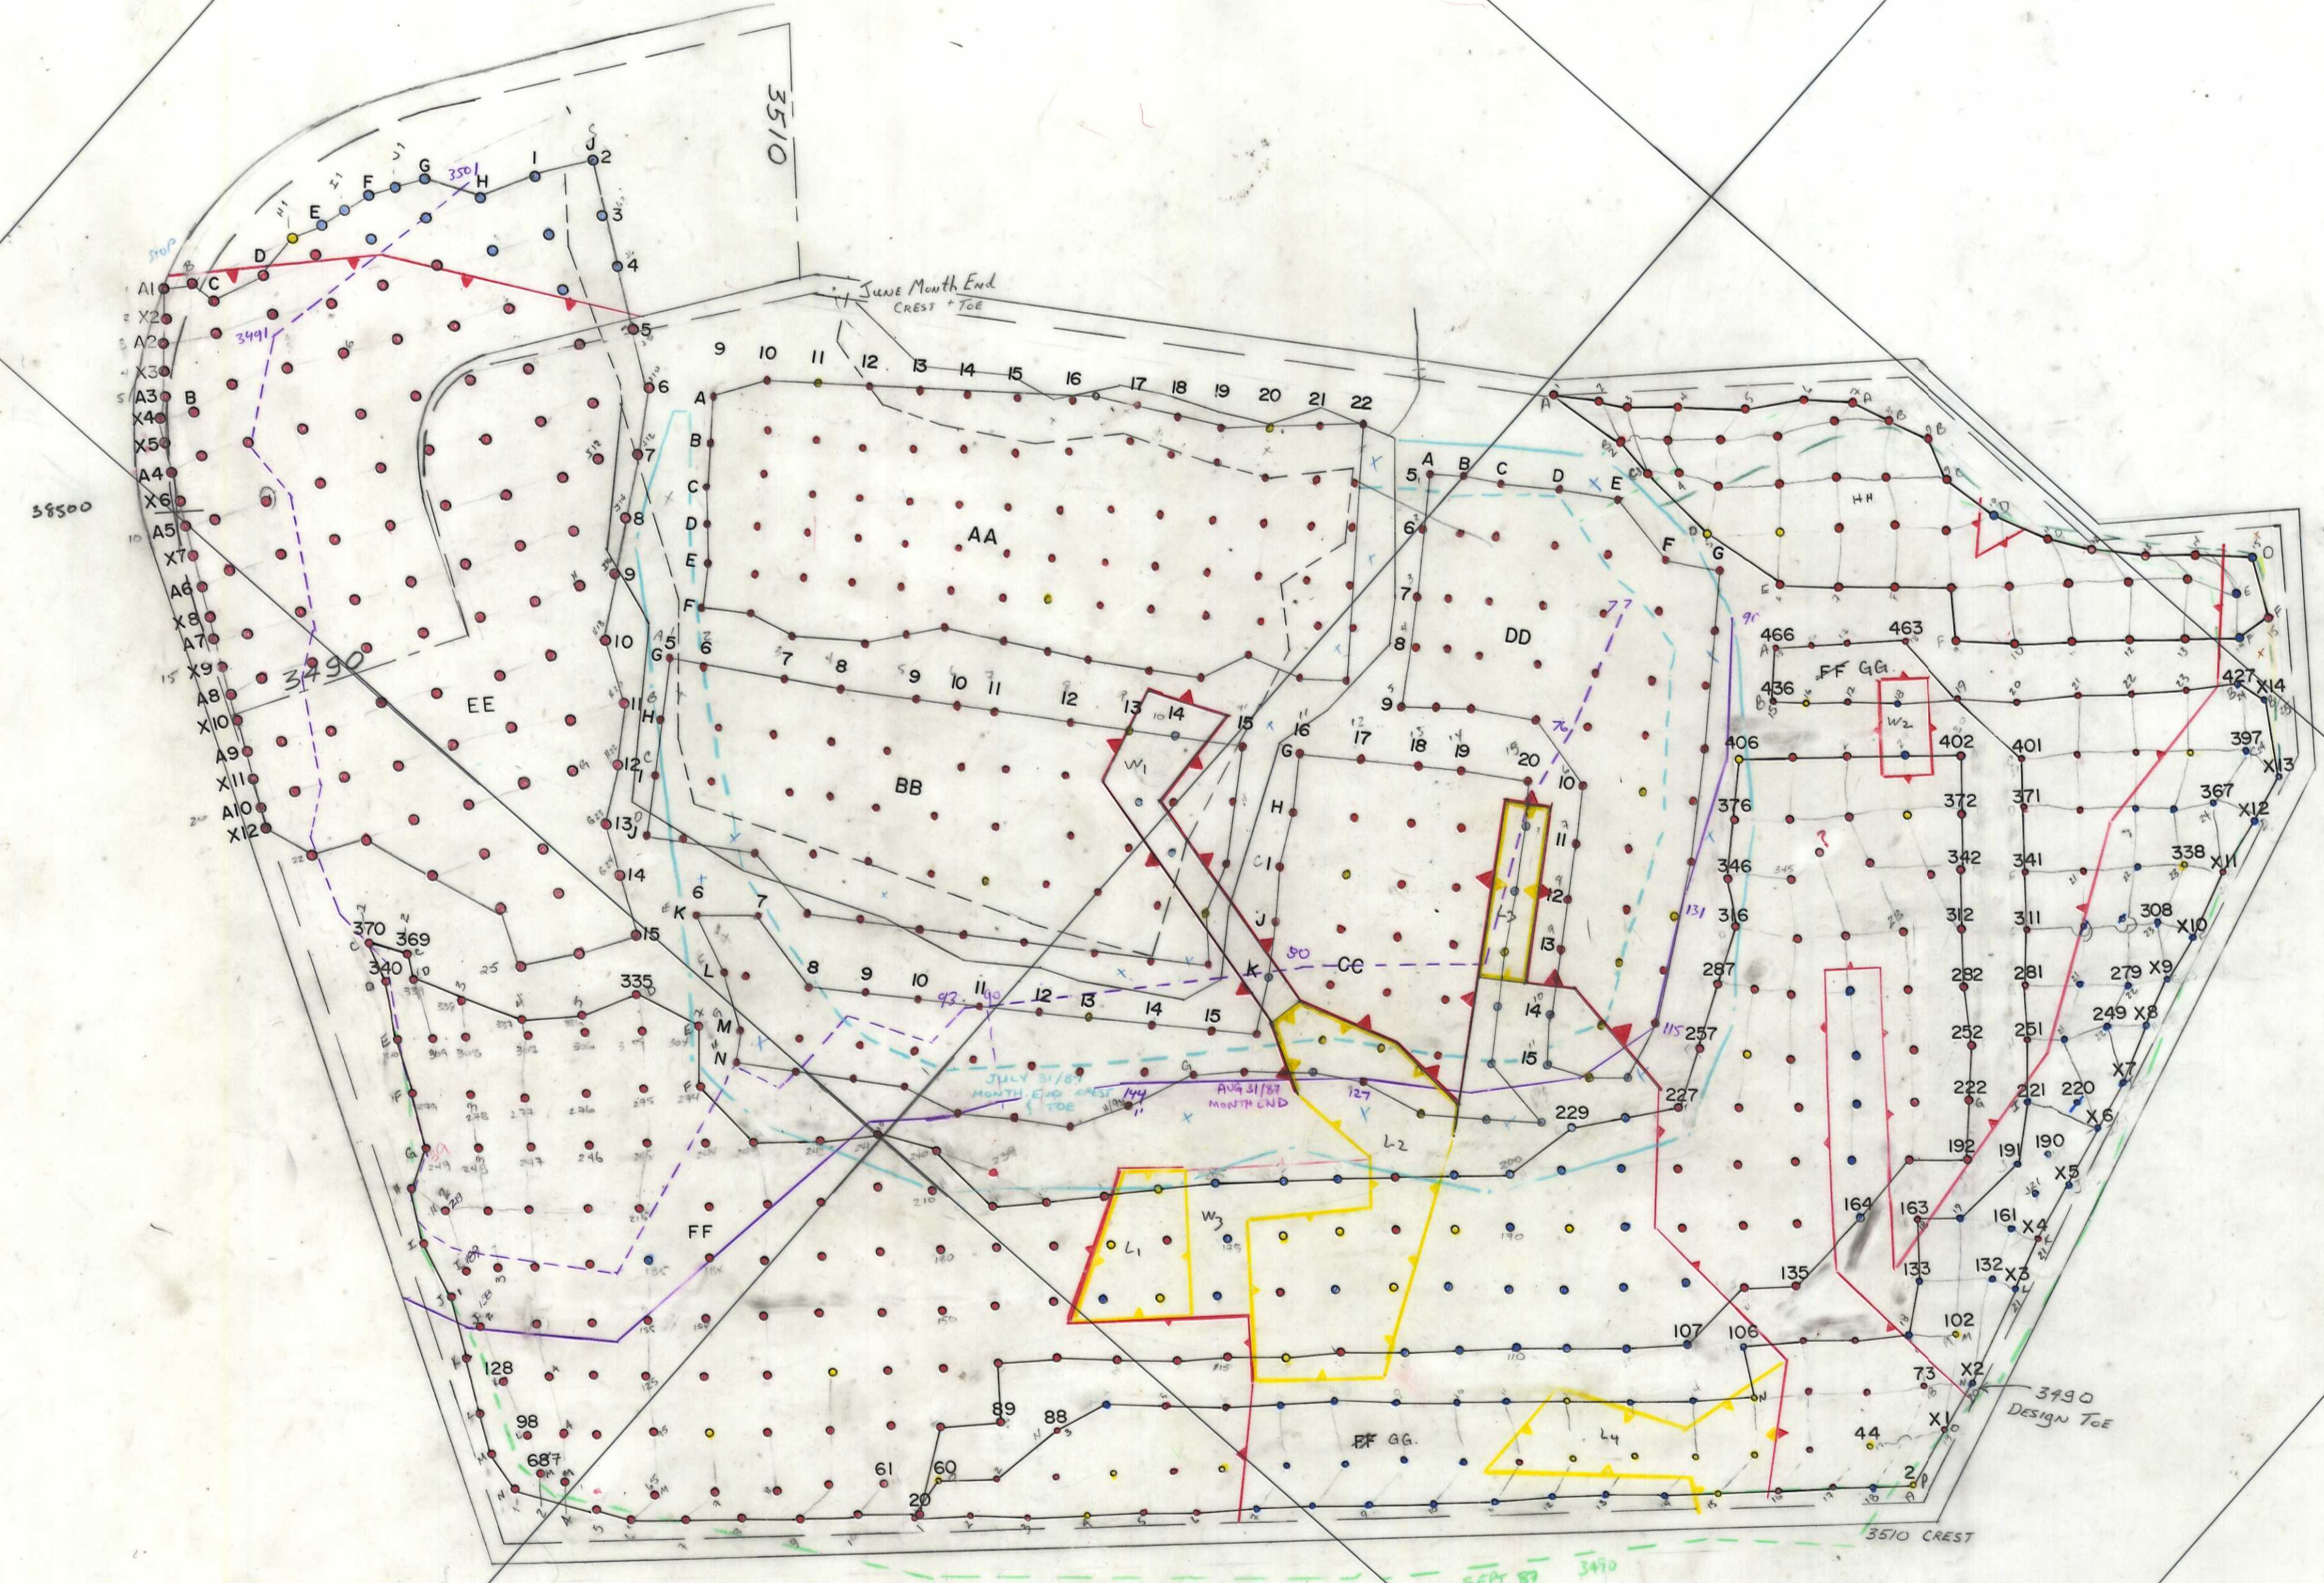

FARO PIT  
BLASTHOLE MASTER  
AY 3490

SCALE 1:600

005474

*-only 50% of AA' and BB'  
taken during June.*

AY 3490

AY PHASE