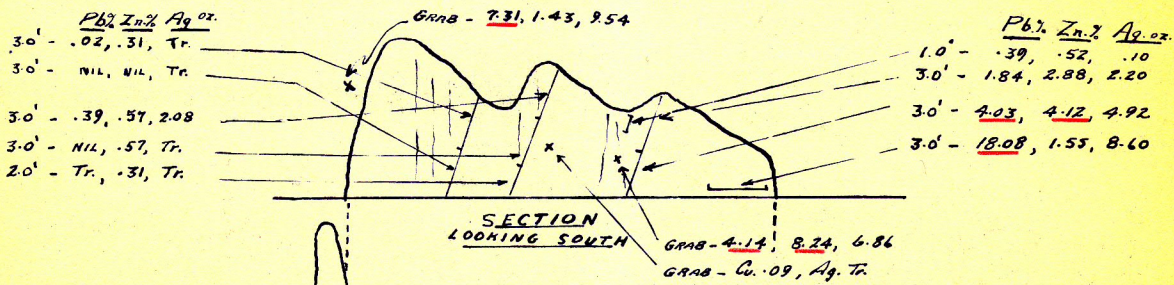

Little Salmon
105 L
Blue File

PLAN

TRENCH "A"

PLAN

TRENCH "E"

PLAN

TRENCH "D"

PLAN

TRENCH "C"

PROSPECTORS AIRWAYS
LITTLE SALMON PROPERTY
SAMPLING PLAN
TRENCHES - A, C, D & E
SCALE 1" = 10'