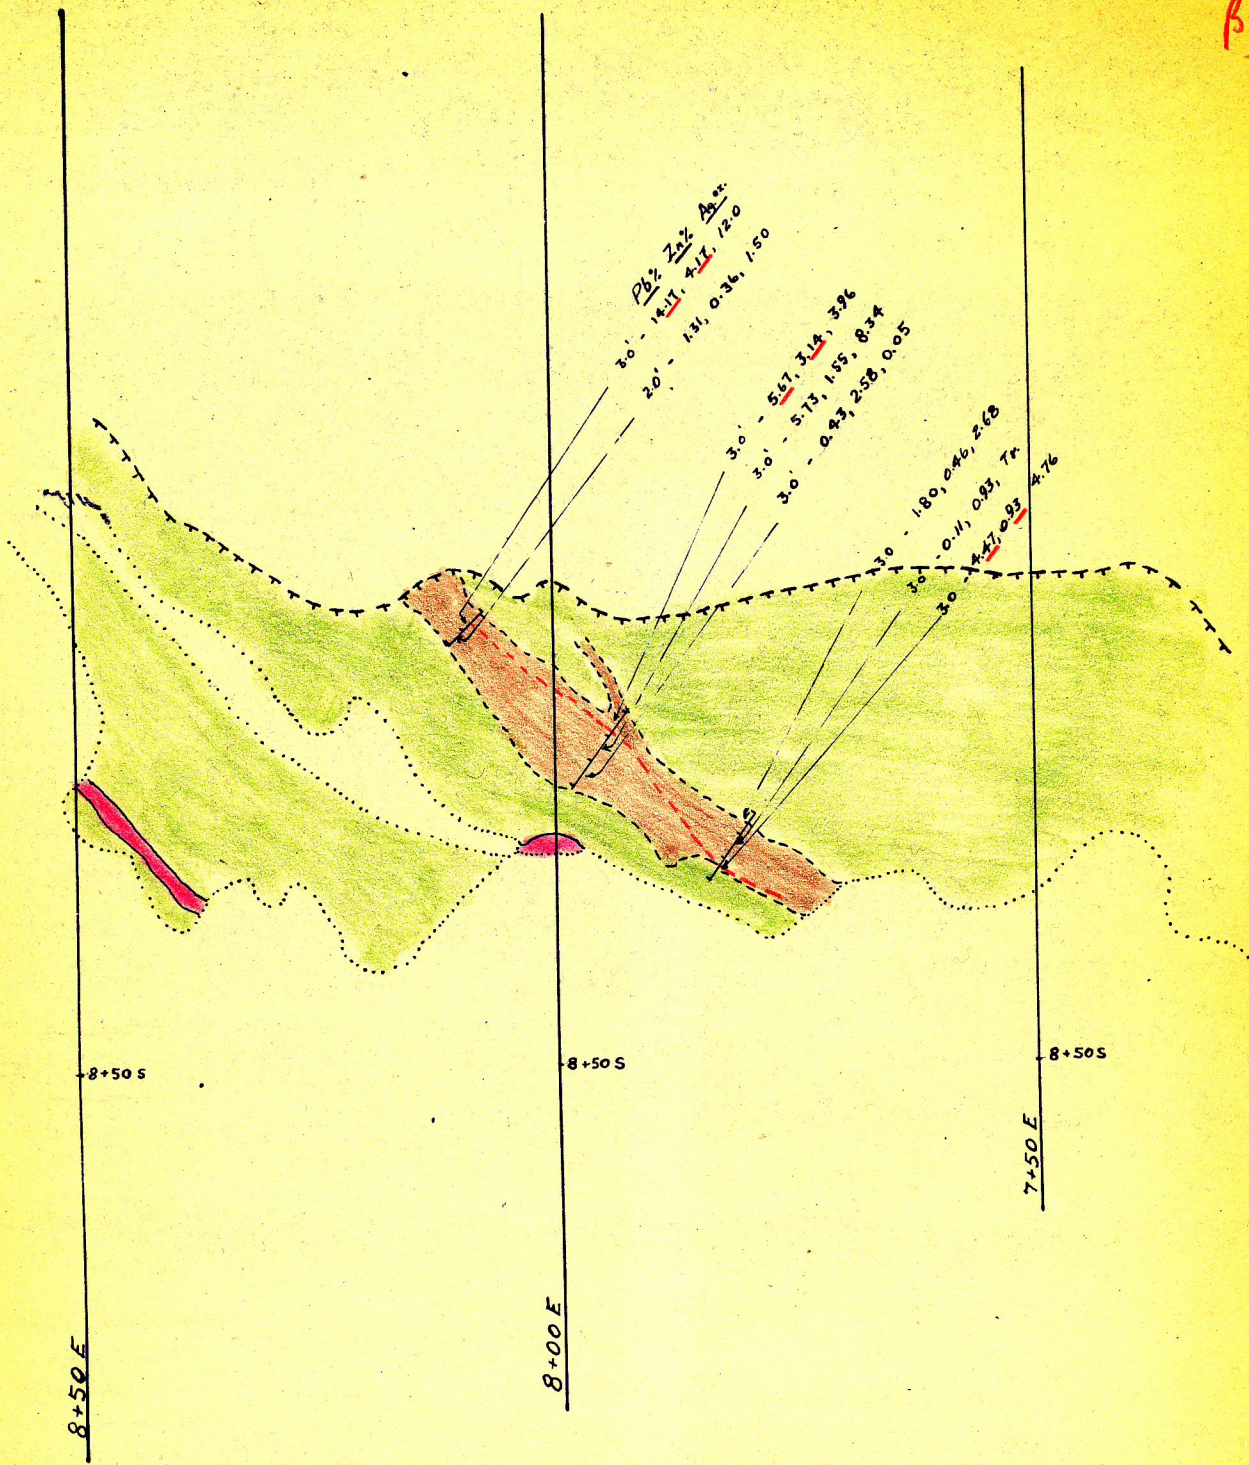

Little Salmon
105 h
Blue File

LEGEND

- GOSSAN ZONE
- FELDSPAR PORPHYRY
- TUFFACEOUS CHERT

PROSPECTORS AIRWAYS CO. LTD.
LITTLE SALMON PROPERTY
CLIFF SHOWING
SAMPLING PLAN
SCALE 1" = 20'

005839

JULY, 1955

L.J.D.

Little Salmon
105 L
Blue File

PLAN

TRENCH "A"

PLAN

TRENCH "E"

PLAN

TRENCH "D"

PLAN

TRENCH "C"

PROSPECTORS AIRWAYS
LITTLE SALMON PROPERTY
SAMPLING PLAN
TRENCHES - A, C, D & E
SCALE 1" = 10'