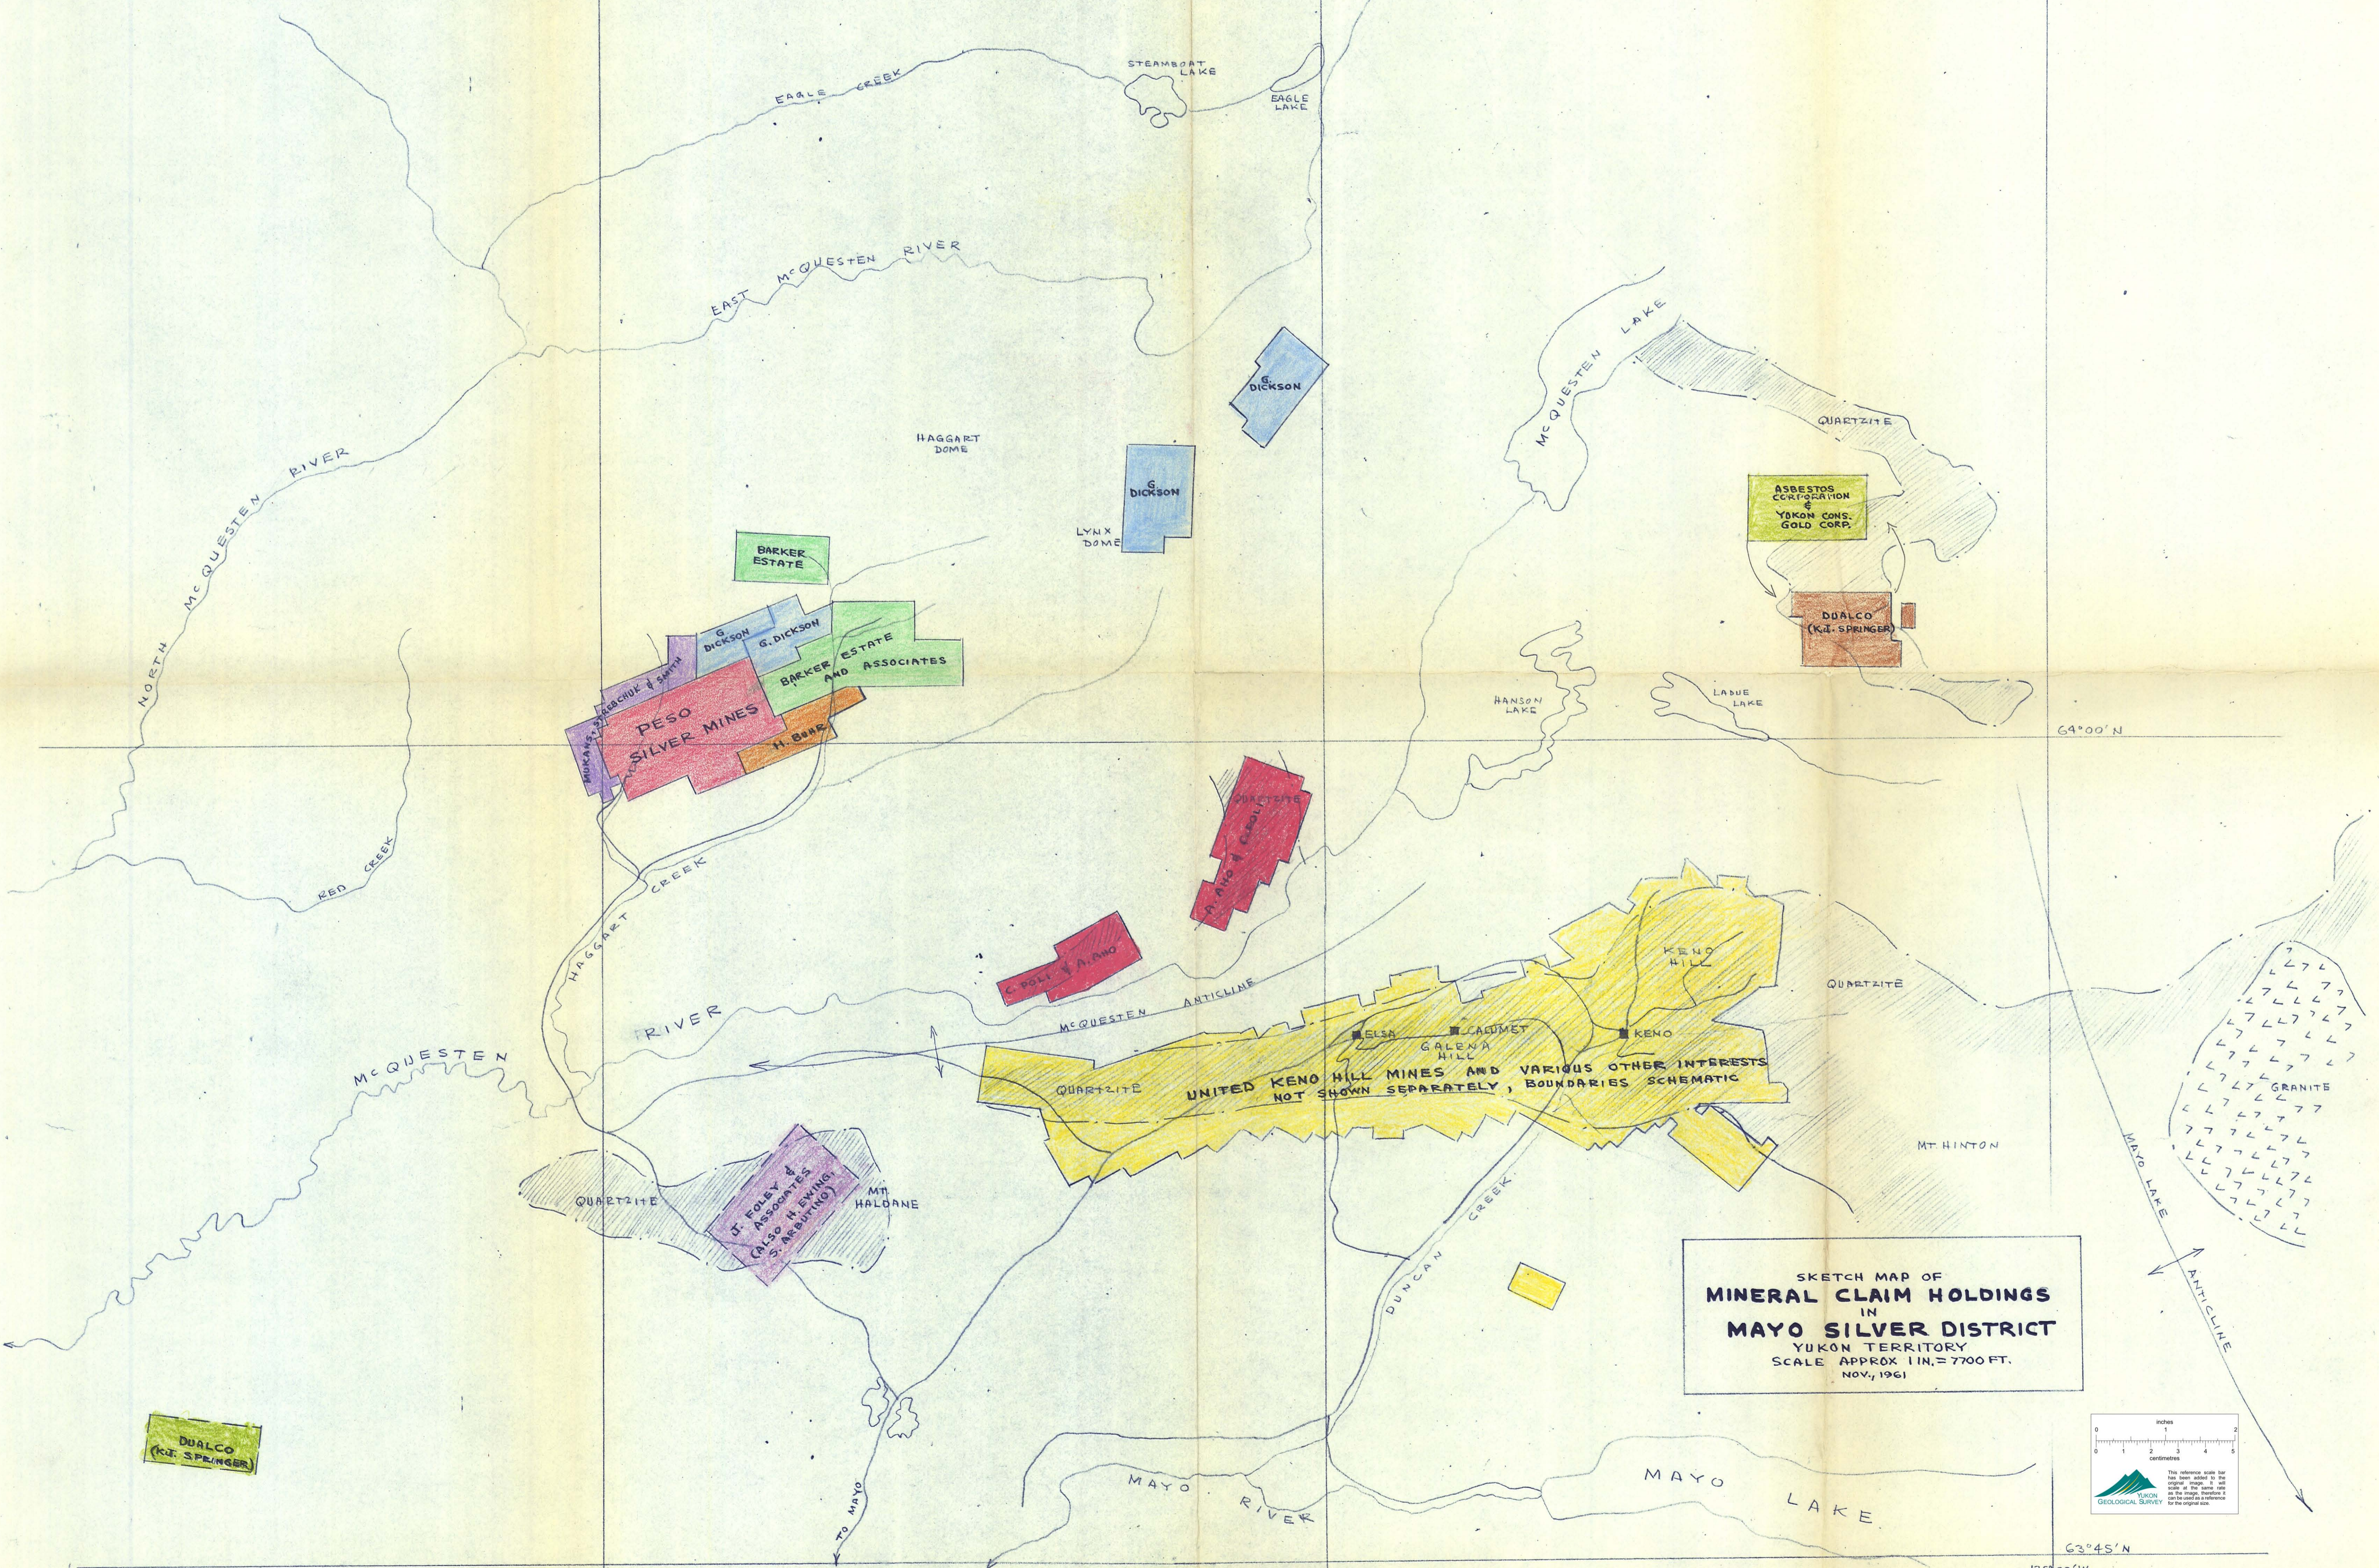

E. LIVING

136° 00' W 135° 30' W 135° 00' W 64° 15' N 64° 00' N

SKETCH MAP OF
MINERAL CLAIM HOLDINGS
 IN
MAYO SILVER DISTRICT
 YUKON TERRITORY
 SCALE APPROX 1 IN. = 7700 FT.
 NOV., 1961

63° 45' N

136° 00' W 135° 30' W 135° 00' W