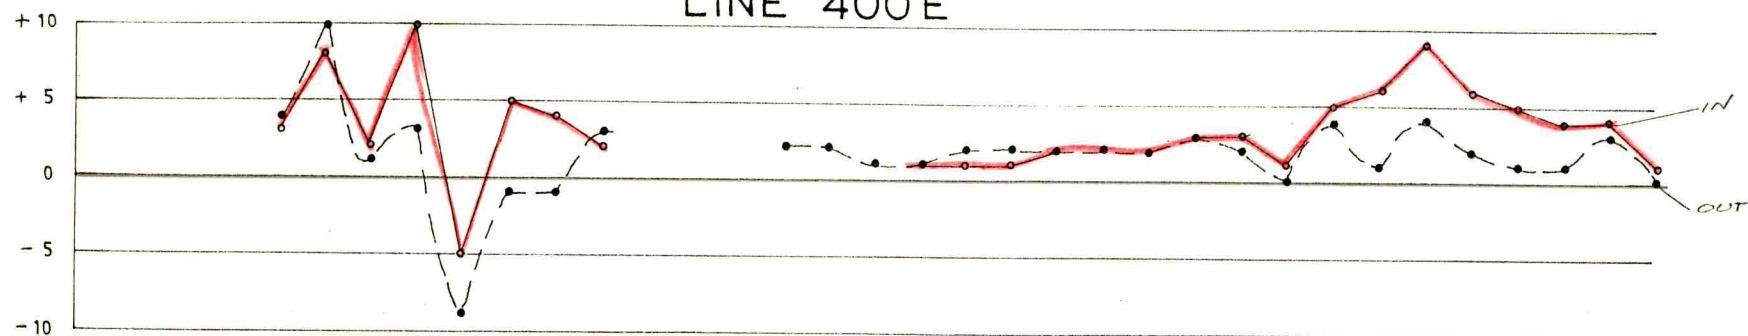

LINE 400 E

LINE 500 E

LINE 600 E

006111

PELLEY CLAIMS
EM-17
A ANOMALY
100' COIL SEP.
1:5000