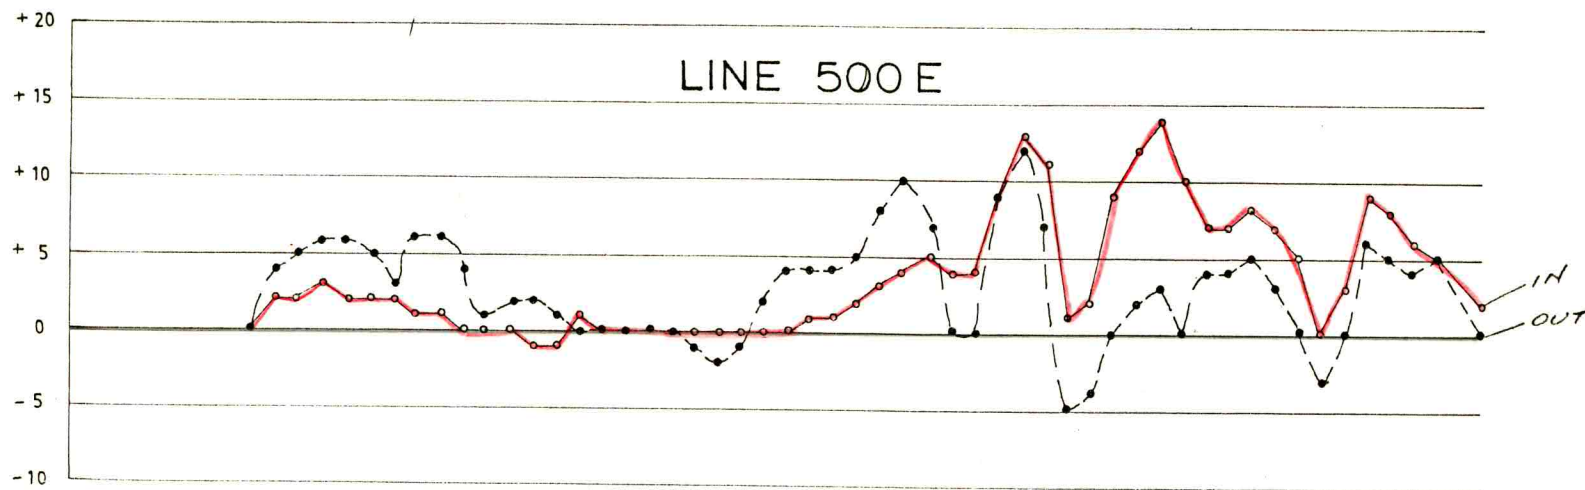

LINE 400 E

LINE 500 E

LINE 600 E

006111

PELLEY CLAIMS
EM-17
A ANOMALY
100' COIL SEP.
1:5000