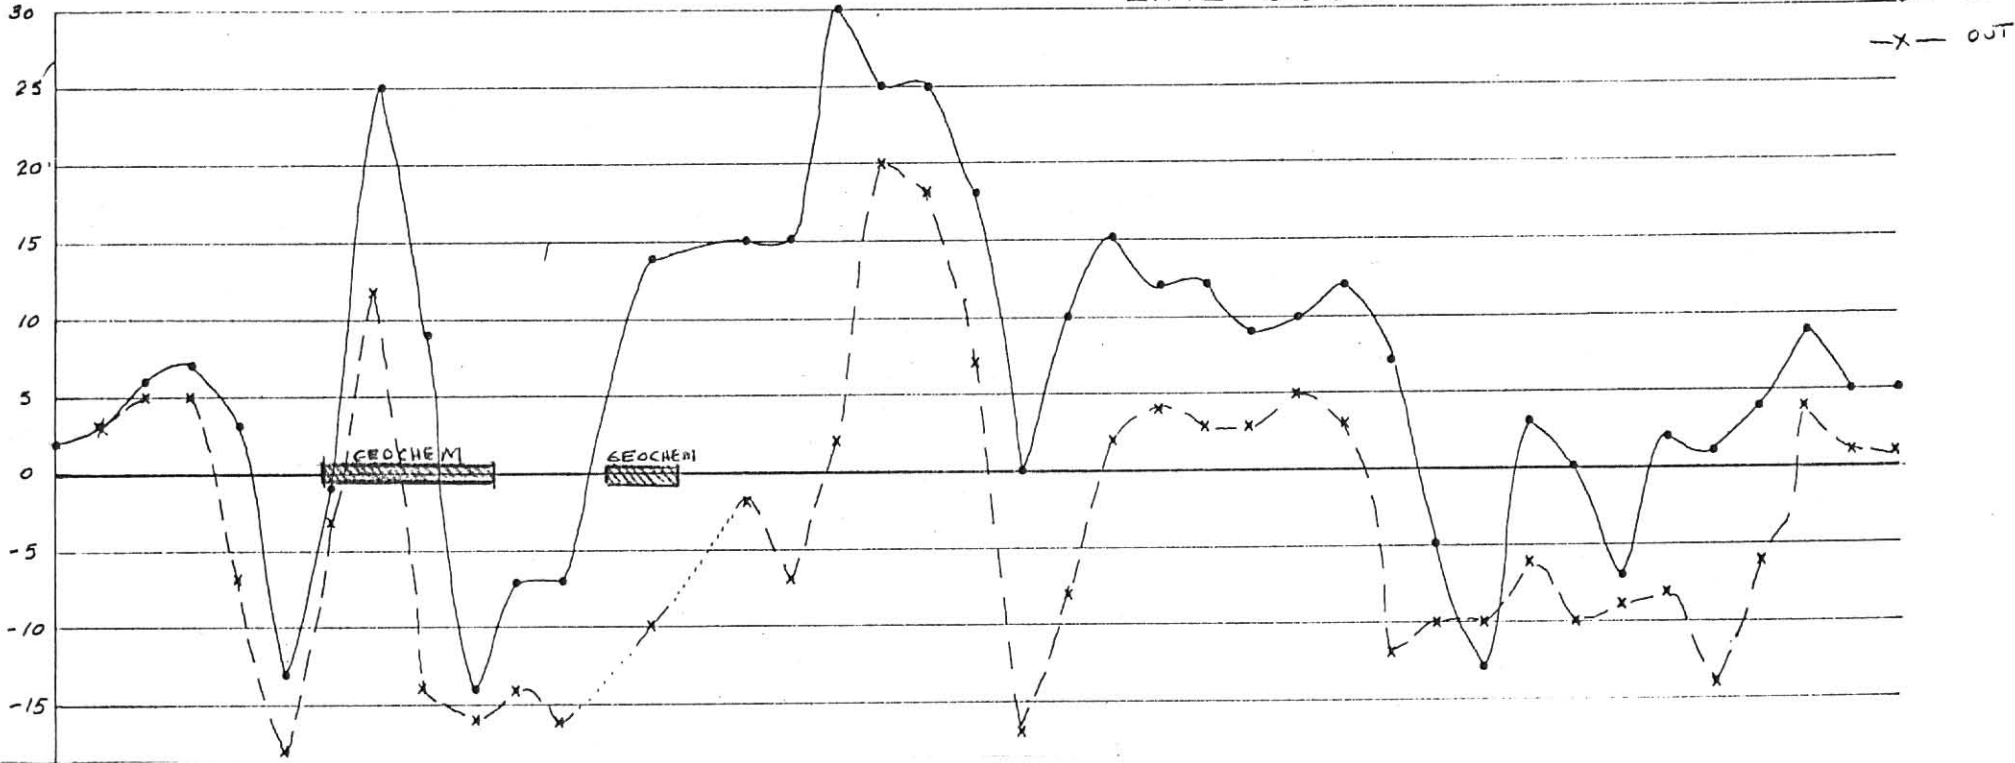

LINE 300 E

LINE 400 E

LINE 500 E

LINE 600 E

PELLY CLAIMS
EM-17 PROFILES
A. ANOMALY
200' COIL SEPARATION
SCALE 1:5000

006112