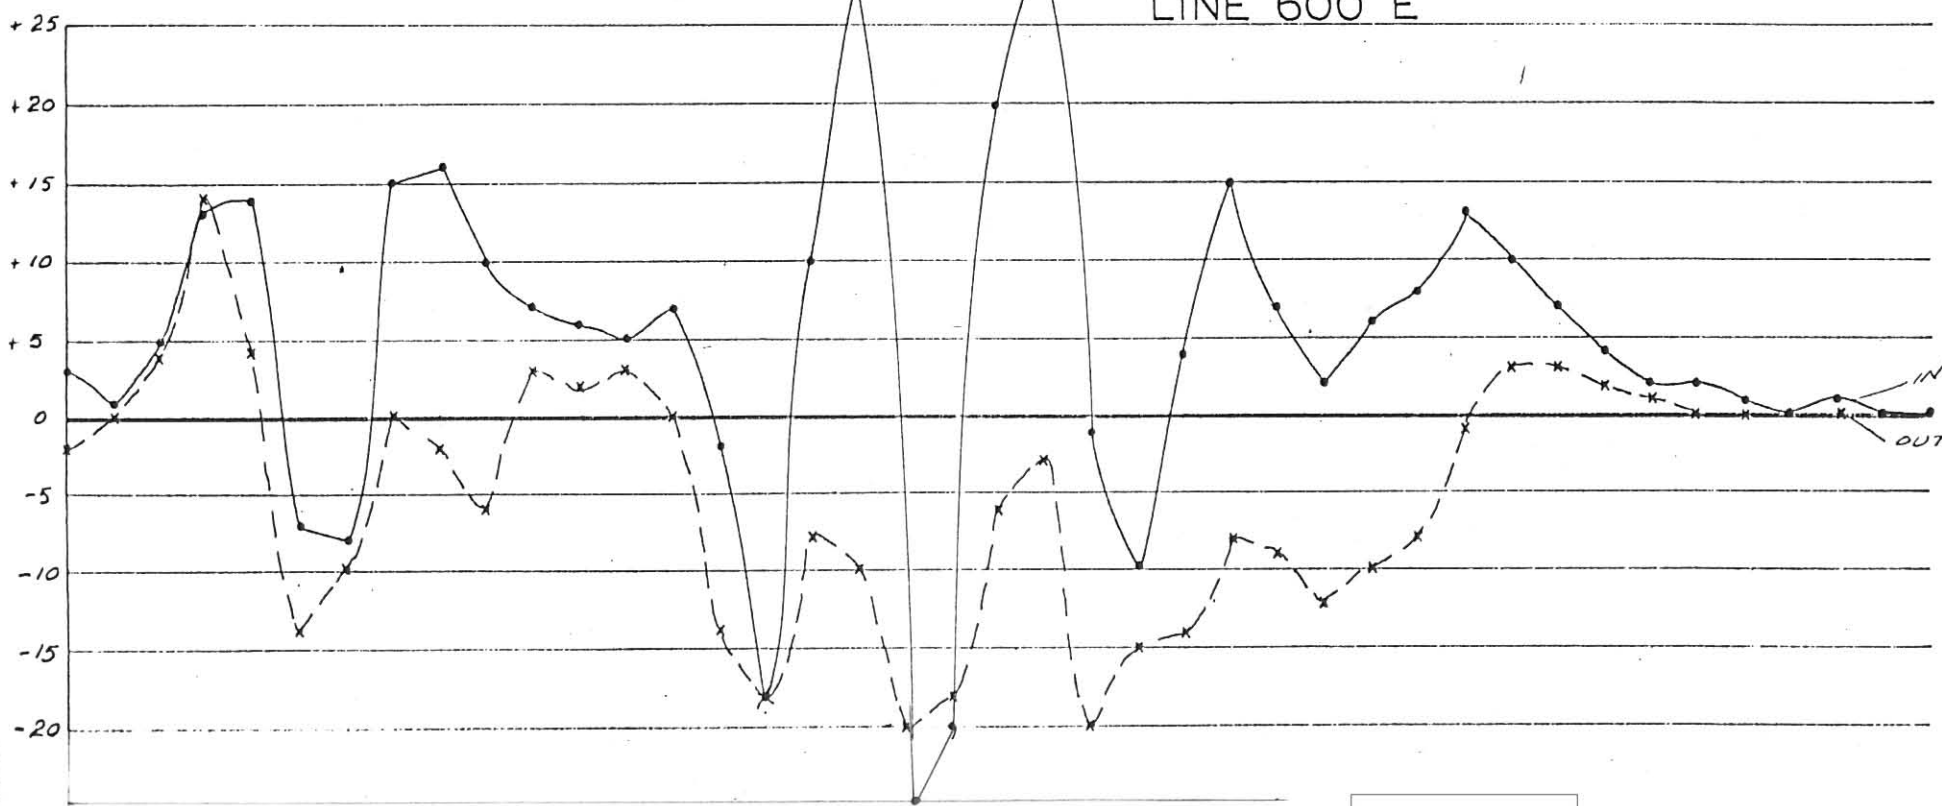

LINE 300 E

LINE 400 E

LINE 500 E

LINE 600 E

PELLY CLAIMS
EM-17 PROFILES
A. ANOMALY
200' COIL SEPARATION
SCALE 1:5000

006112