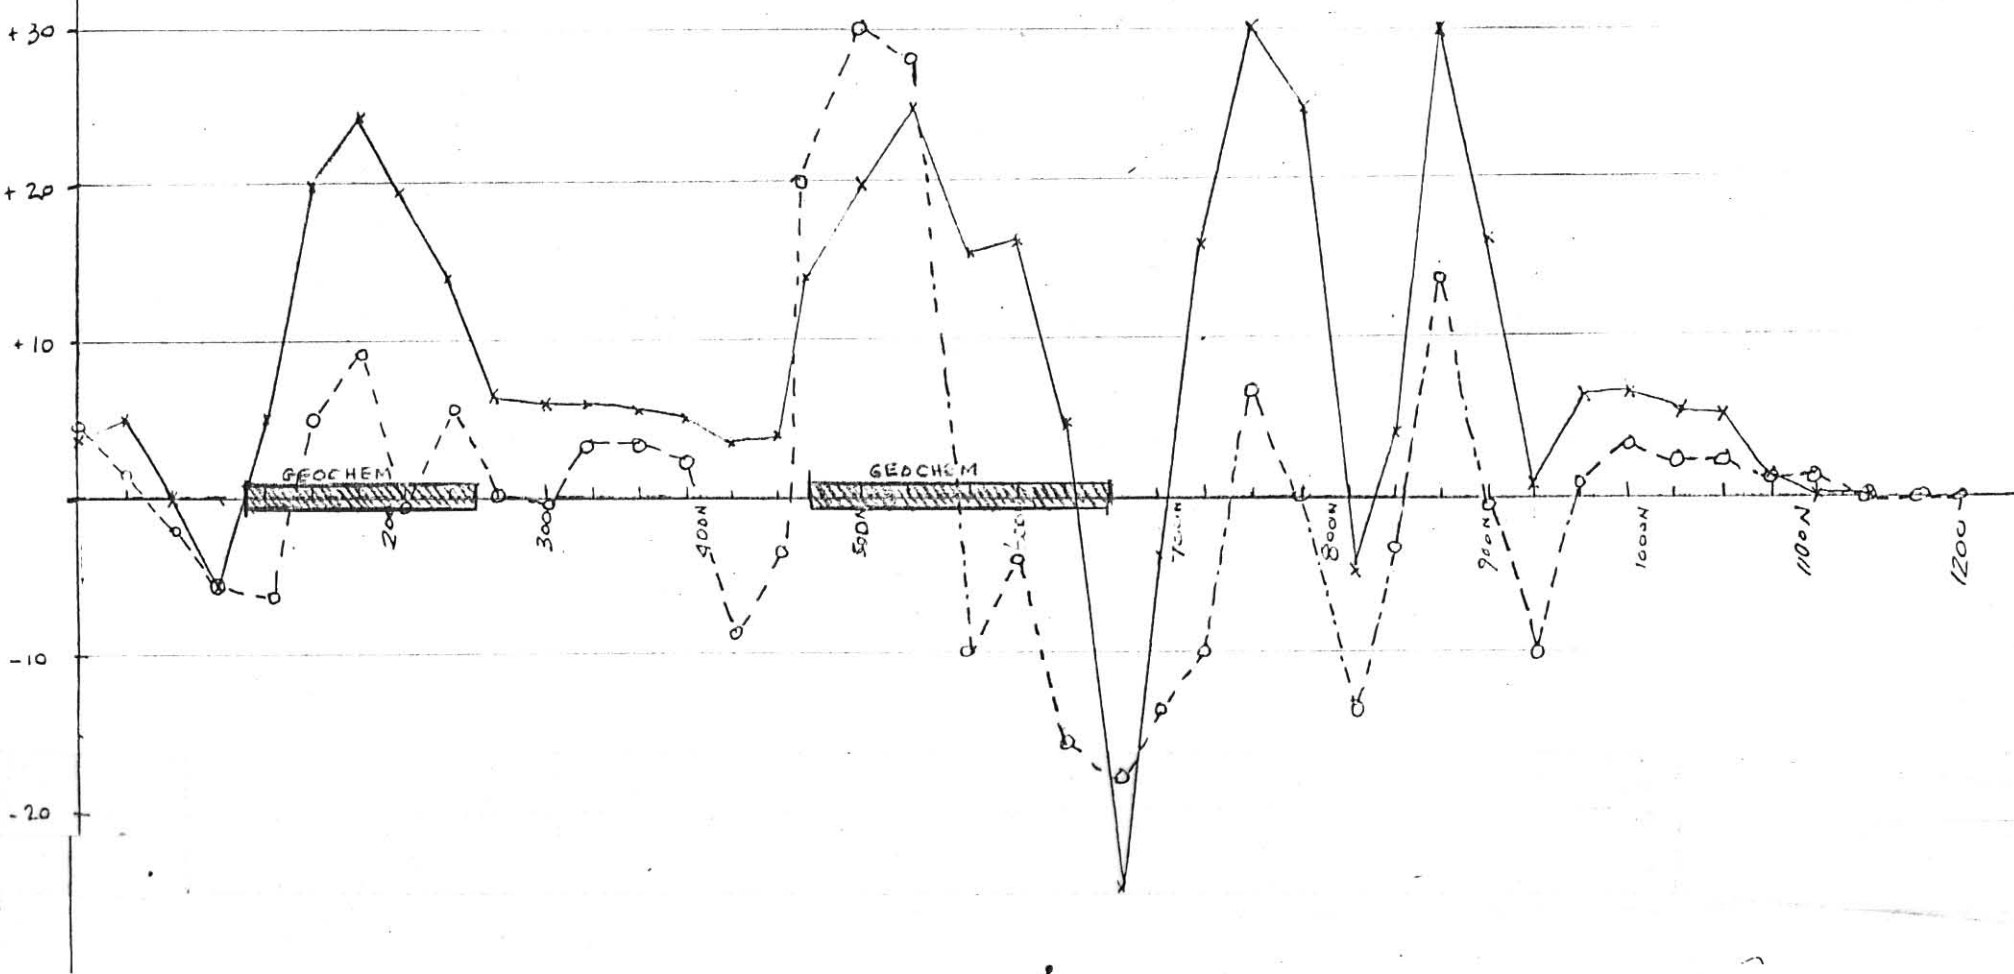

LINE 300 E

LINE 400 E

LINE 500 E

LINE 600 E

PELLY CLAIMS
EM-17 PROFILES
A. ANOMALY
200' COIL SEPARATION
SCALE 1:5000

006112