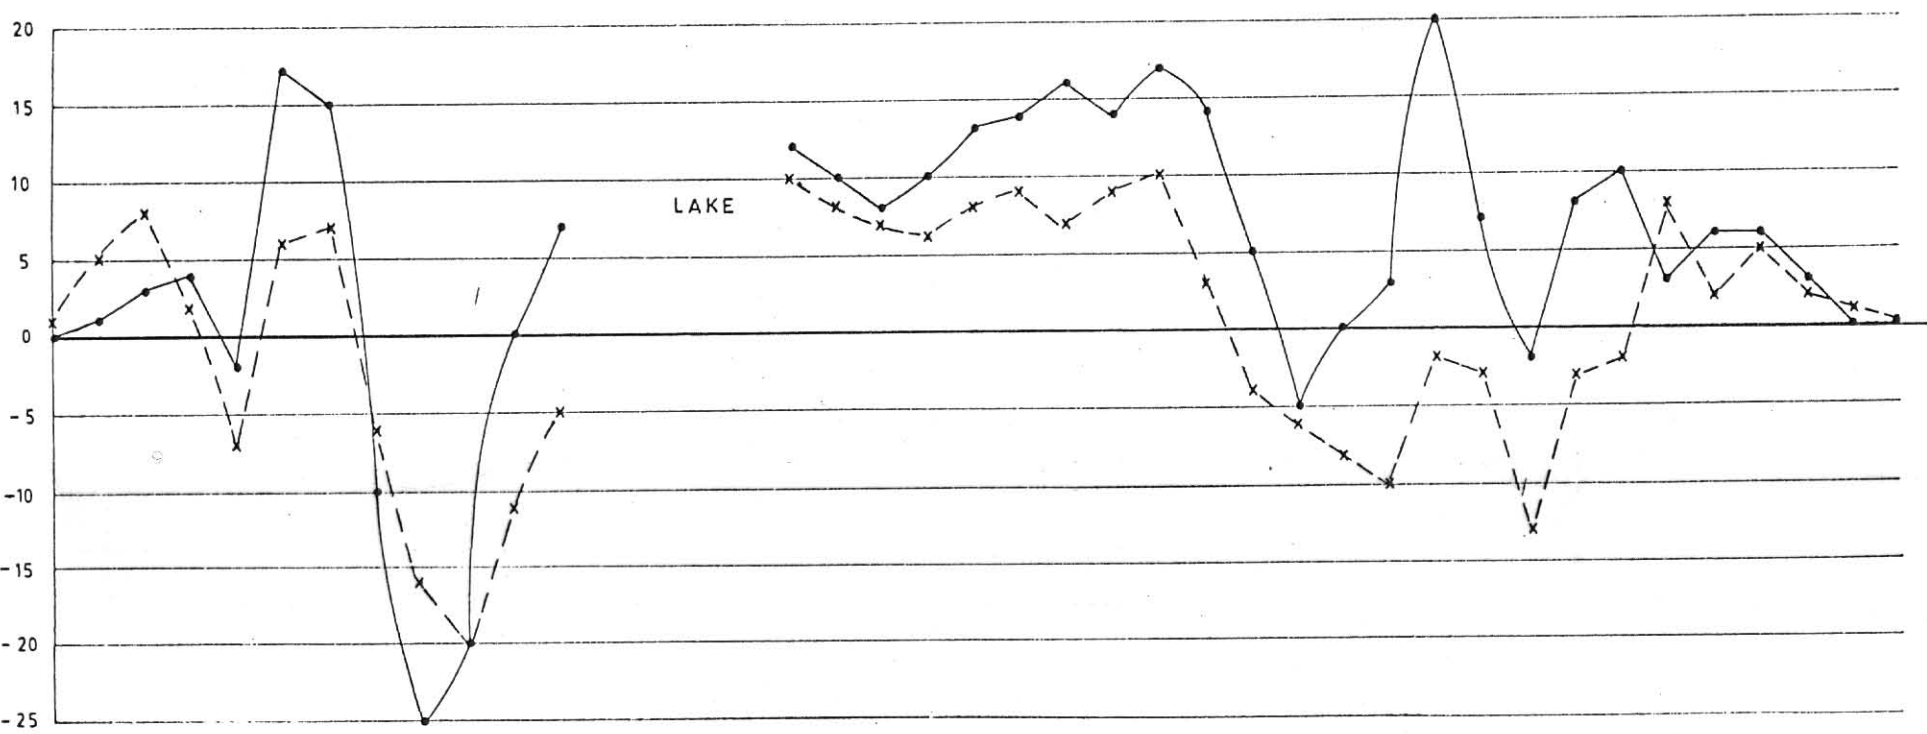

LINE 300 E

LINE 400 E

LINE 500 E

LINE 600 E

PELLY CLAIMS
EM-17 PROFILES
A. ANOMALY
200' COIL SEPARATION
SCALE 1:5000

006112