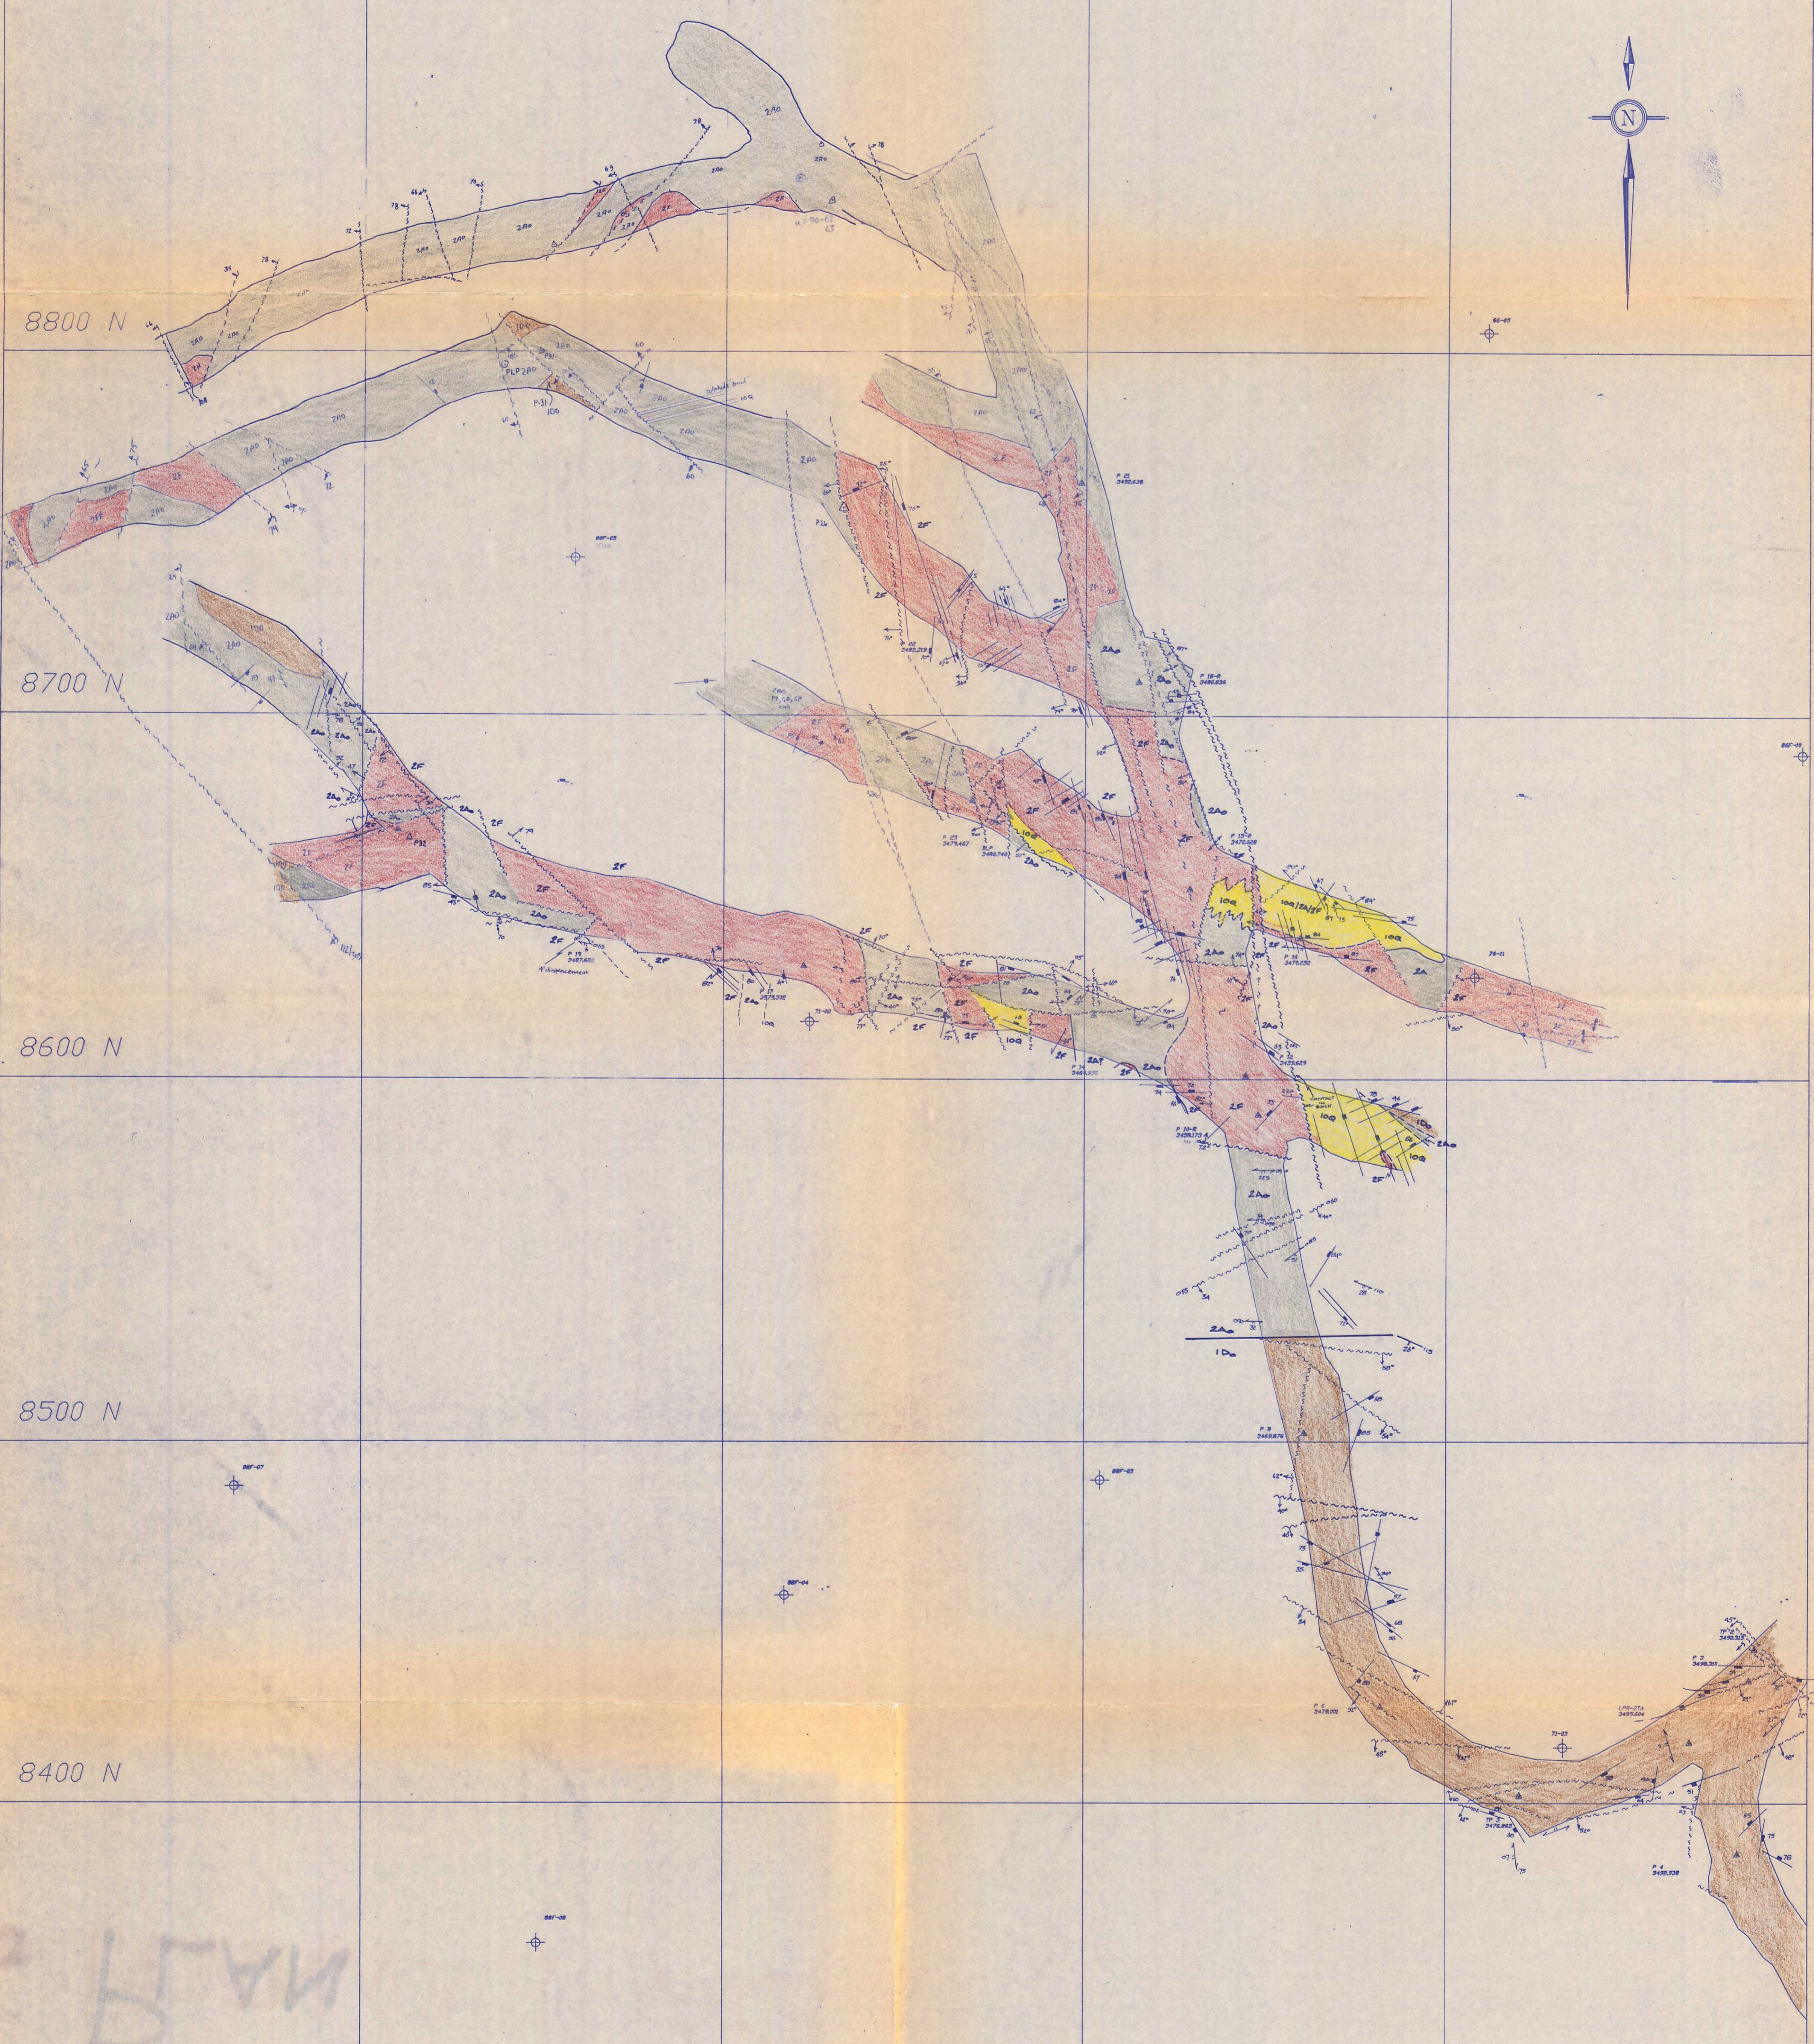

13600 E

13700 E

13800 E

13900 E

14000 E

8900 N

8800 N

8700 N

8600 N

8500 N

8400 N

8300 N

CURRAGH  
RESOURCES INC.  
FARO, YUKON TERRITORY

NORTH MINE  
GEOLOGY

006171

DESIGNED BY:	
DRAWN BY:	DAVIES
CHECKED BY:	
REVISION DATE:	
DATE:	MAR 08/90
SHEET:	1"=20'