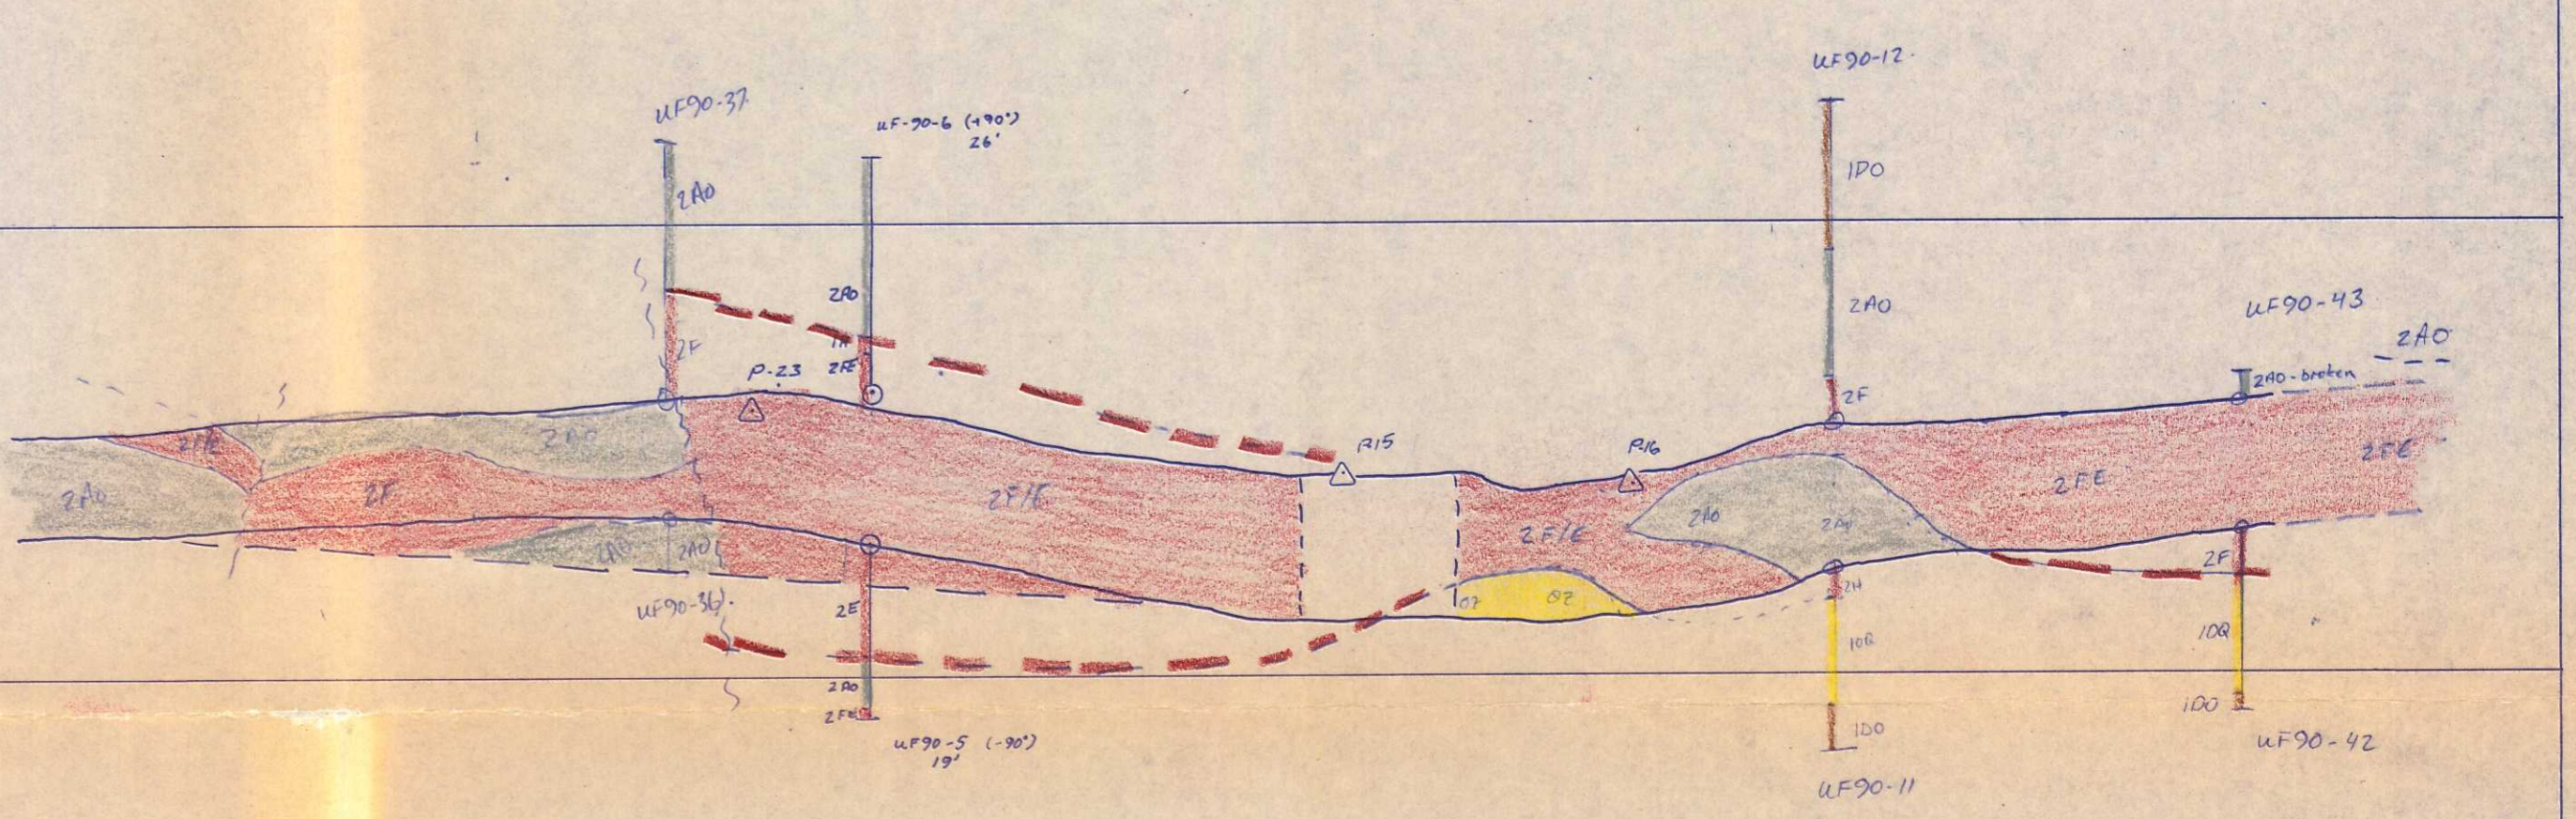

RN 900/1000 DRIFT  
LOOKING NORTH

RN 700/800 DRIFT  
LOOKING NORTH

RN 500/600 DRIFT  
LOOKING NORTH

RN 300/400 DRIFT  
LOOKING NORTH

RN 100/200 DRIFT  
LOOKING N

**CURRAGH**  
RESOURCES INC.  
FARO, YUKON TERRITORY

006172

DATE:	
DRAWN BY:	
CHECKED BY:	
APPROVED BY:	
REVISION DATE:	
DATE:	
SCALE:	