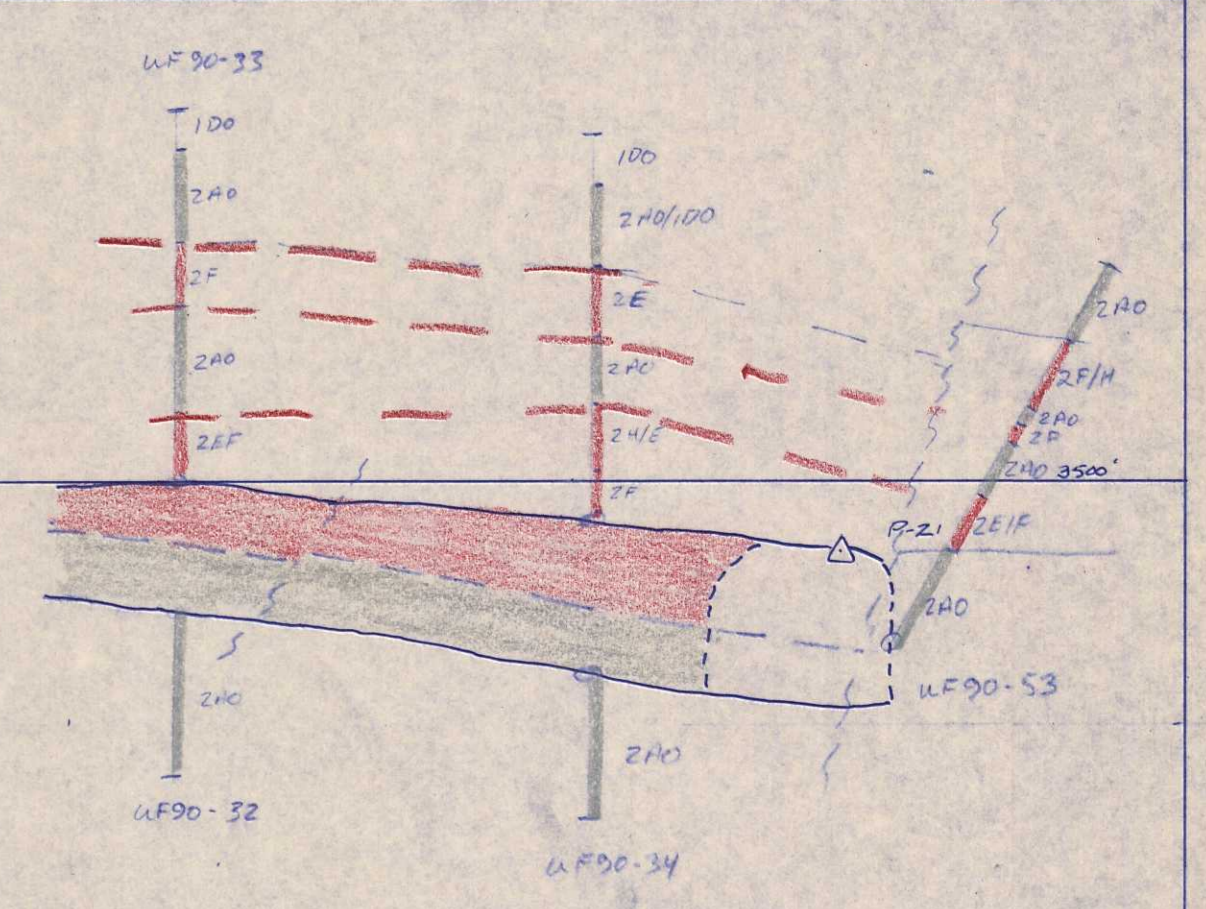

RN 900/1000 DRIFT  
LOOKING NORTH

RN 700/800 DRIFT  
LOOKING NORTH

RN 500/600 DRIFT  
LOOKING NORTH

RN 300/400 DRIFT  
LOOKING NORTH

RN 100/200 DRIFT  
LOOKING N

**CURRAGH**  
RESOURCES INC.  
FARO, YUKON TERRITORY

006172

DATE:	
DRAWN BY:	
CHECKED BY:	
APPROVED BY:	
REVISION DATE:	
DATE:	
SCALE:	