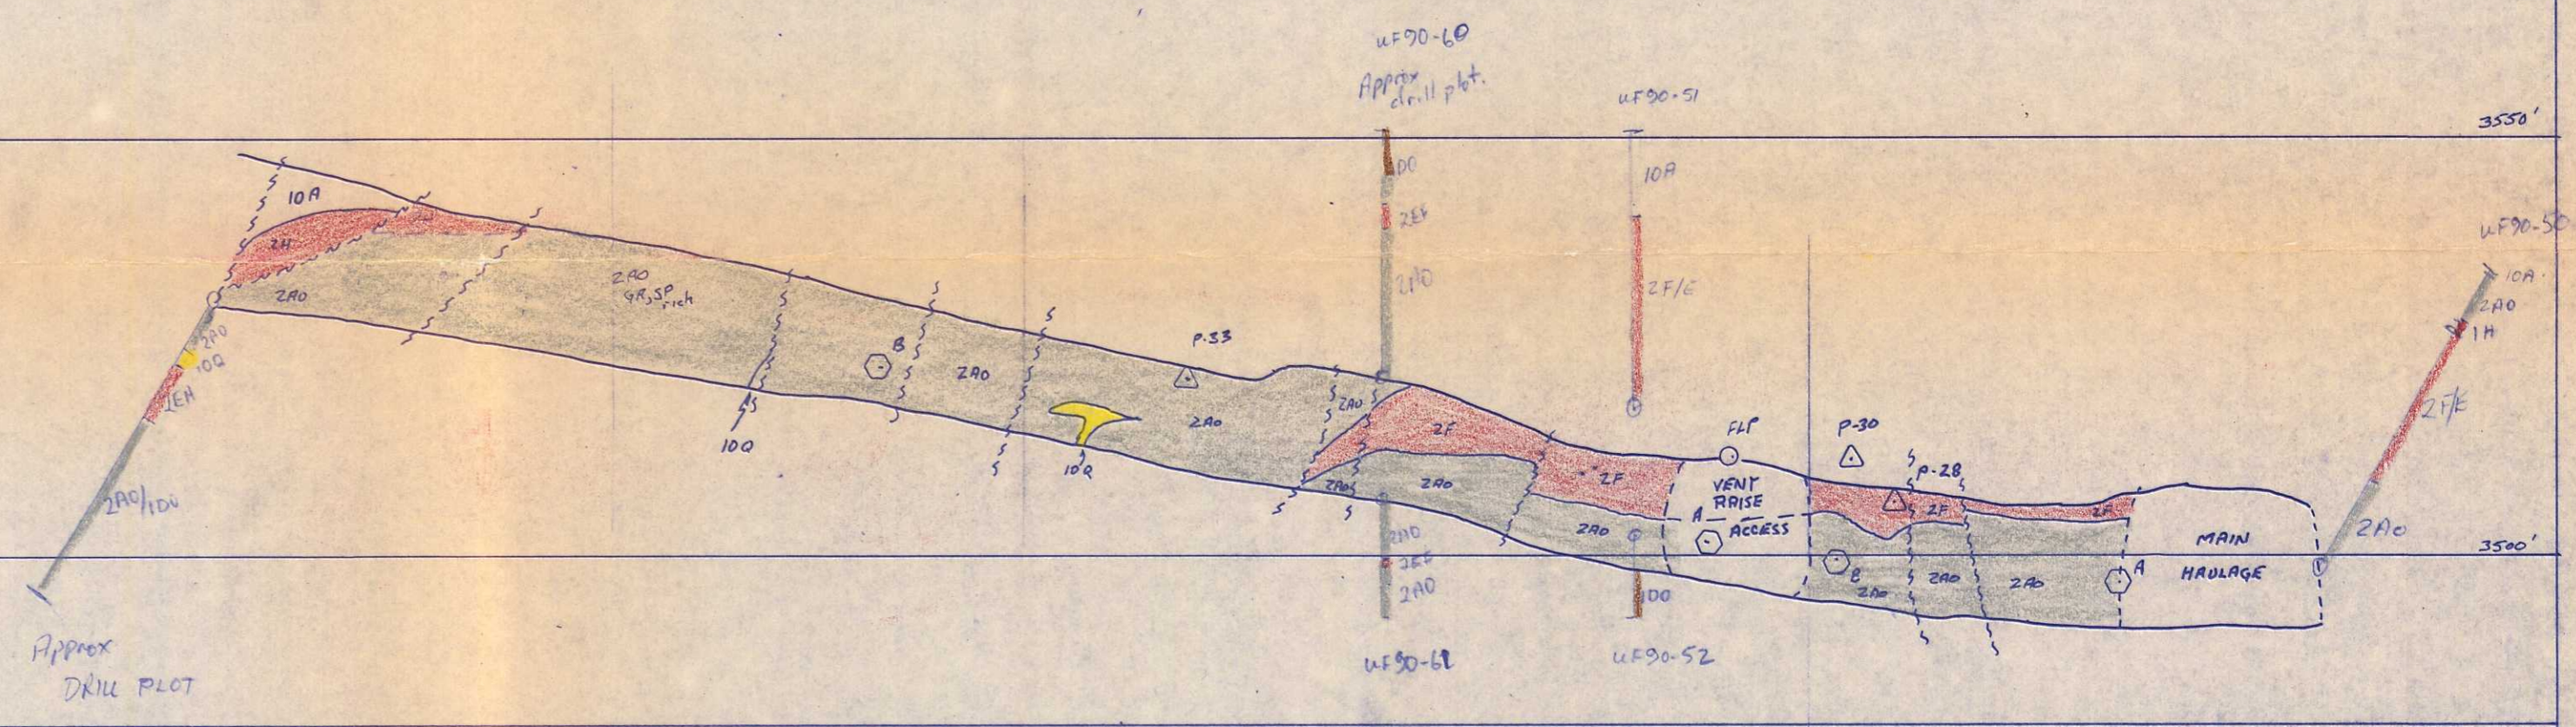

RN 900/1000 DRIFT  
LOOKING NORTH

RN 700/800 DRIFT  
LOOKING NORTH

RN 500/600 DRIFT  
LOOKING NORTH

RN 300/400 DRIFT  
LOOKING NORTH

RN 100/200 DRIFT  
LOOKING N

**CURRAGH**  
RESOURCES INC.  
FARO, YUKON TERRITORY

006172

DATE:	
DRAWN BY:	
CHECKED BY:	
APPROVED BY:	
REVISION DATE:	
DATE:	
SCALE:	