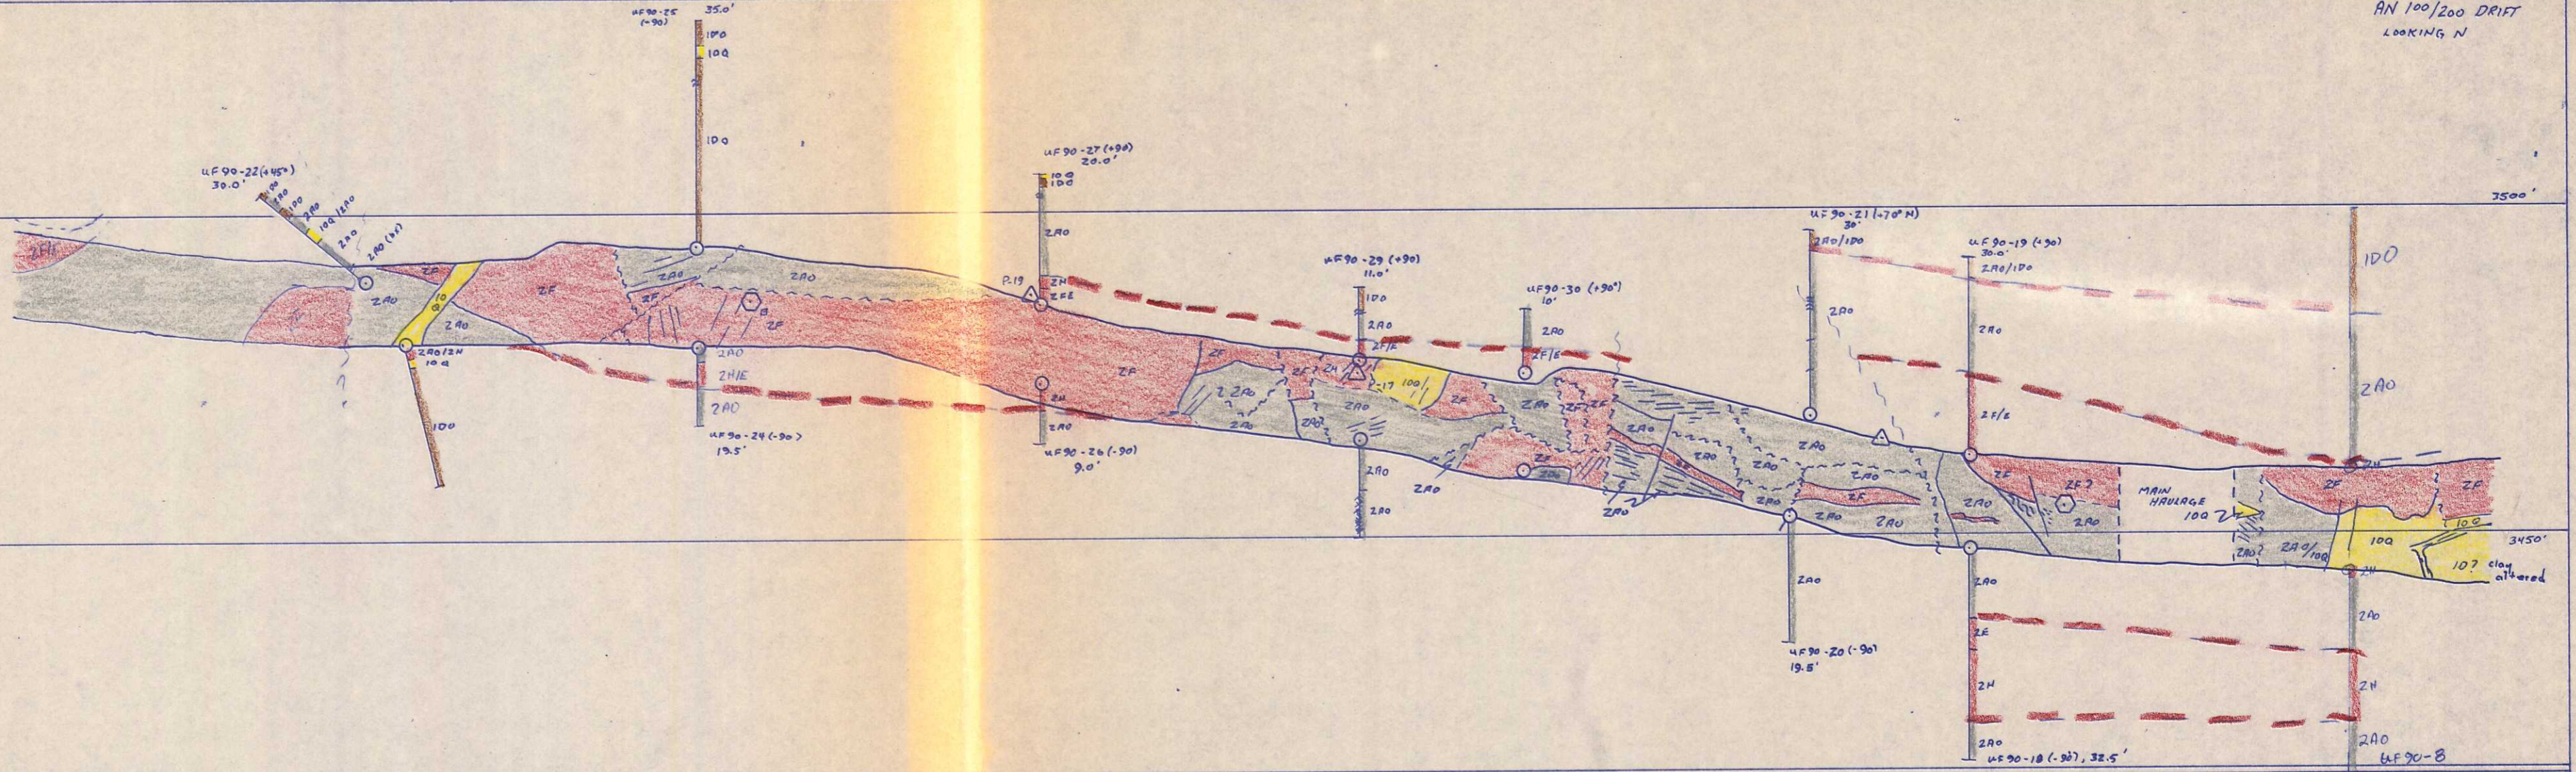

RN 900/1000 DRIFT  
LOOKING NORTH

RN 700/800 DRIFT  
LOOKING NORTH

RN 500/600 DRIFT  
LOOKING NORTH

RN 300/400 DRIFT  
LOOKING NORTH

RN 100/200 DRIFT  
LOOKING N

**CURRAGH**  
RESOURCES INC.  
FARO, YUKON TERRITORY

006172

DATE:	
DRAWN BY:	
CHECKED BY:	
APPROVED BY:	
REVISION DATE:	
DATE:	
SCALE:	