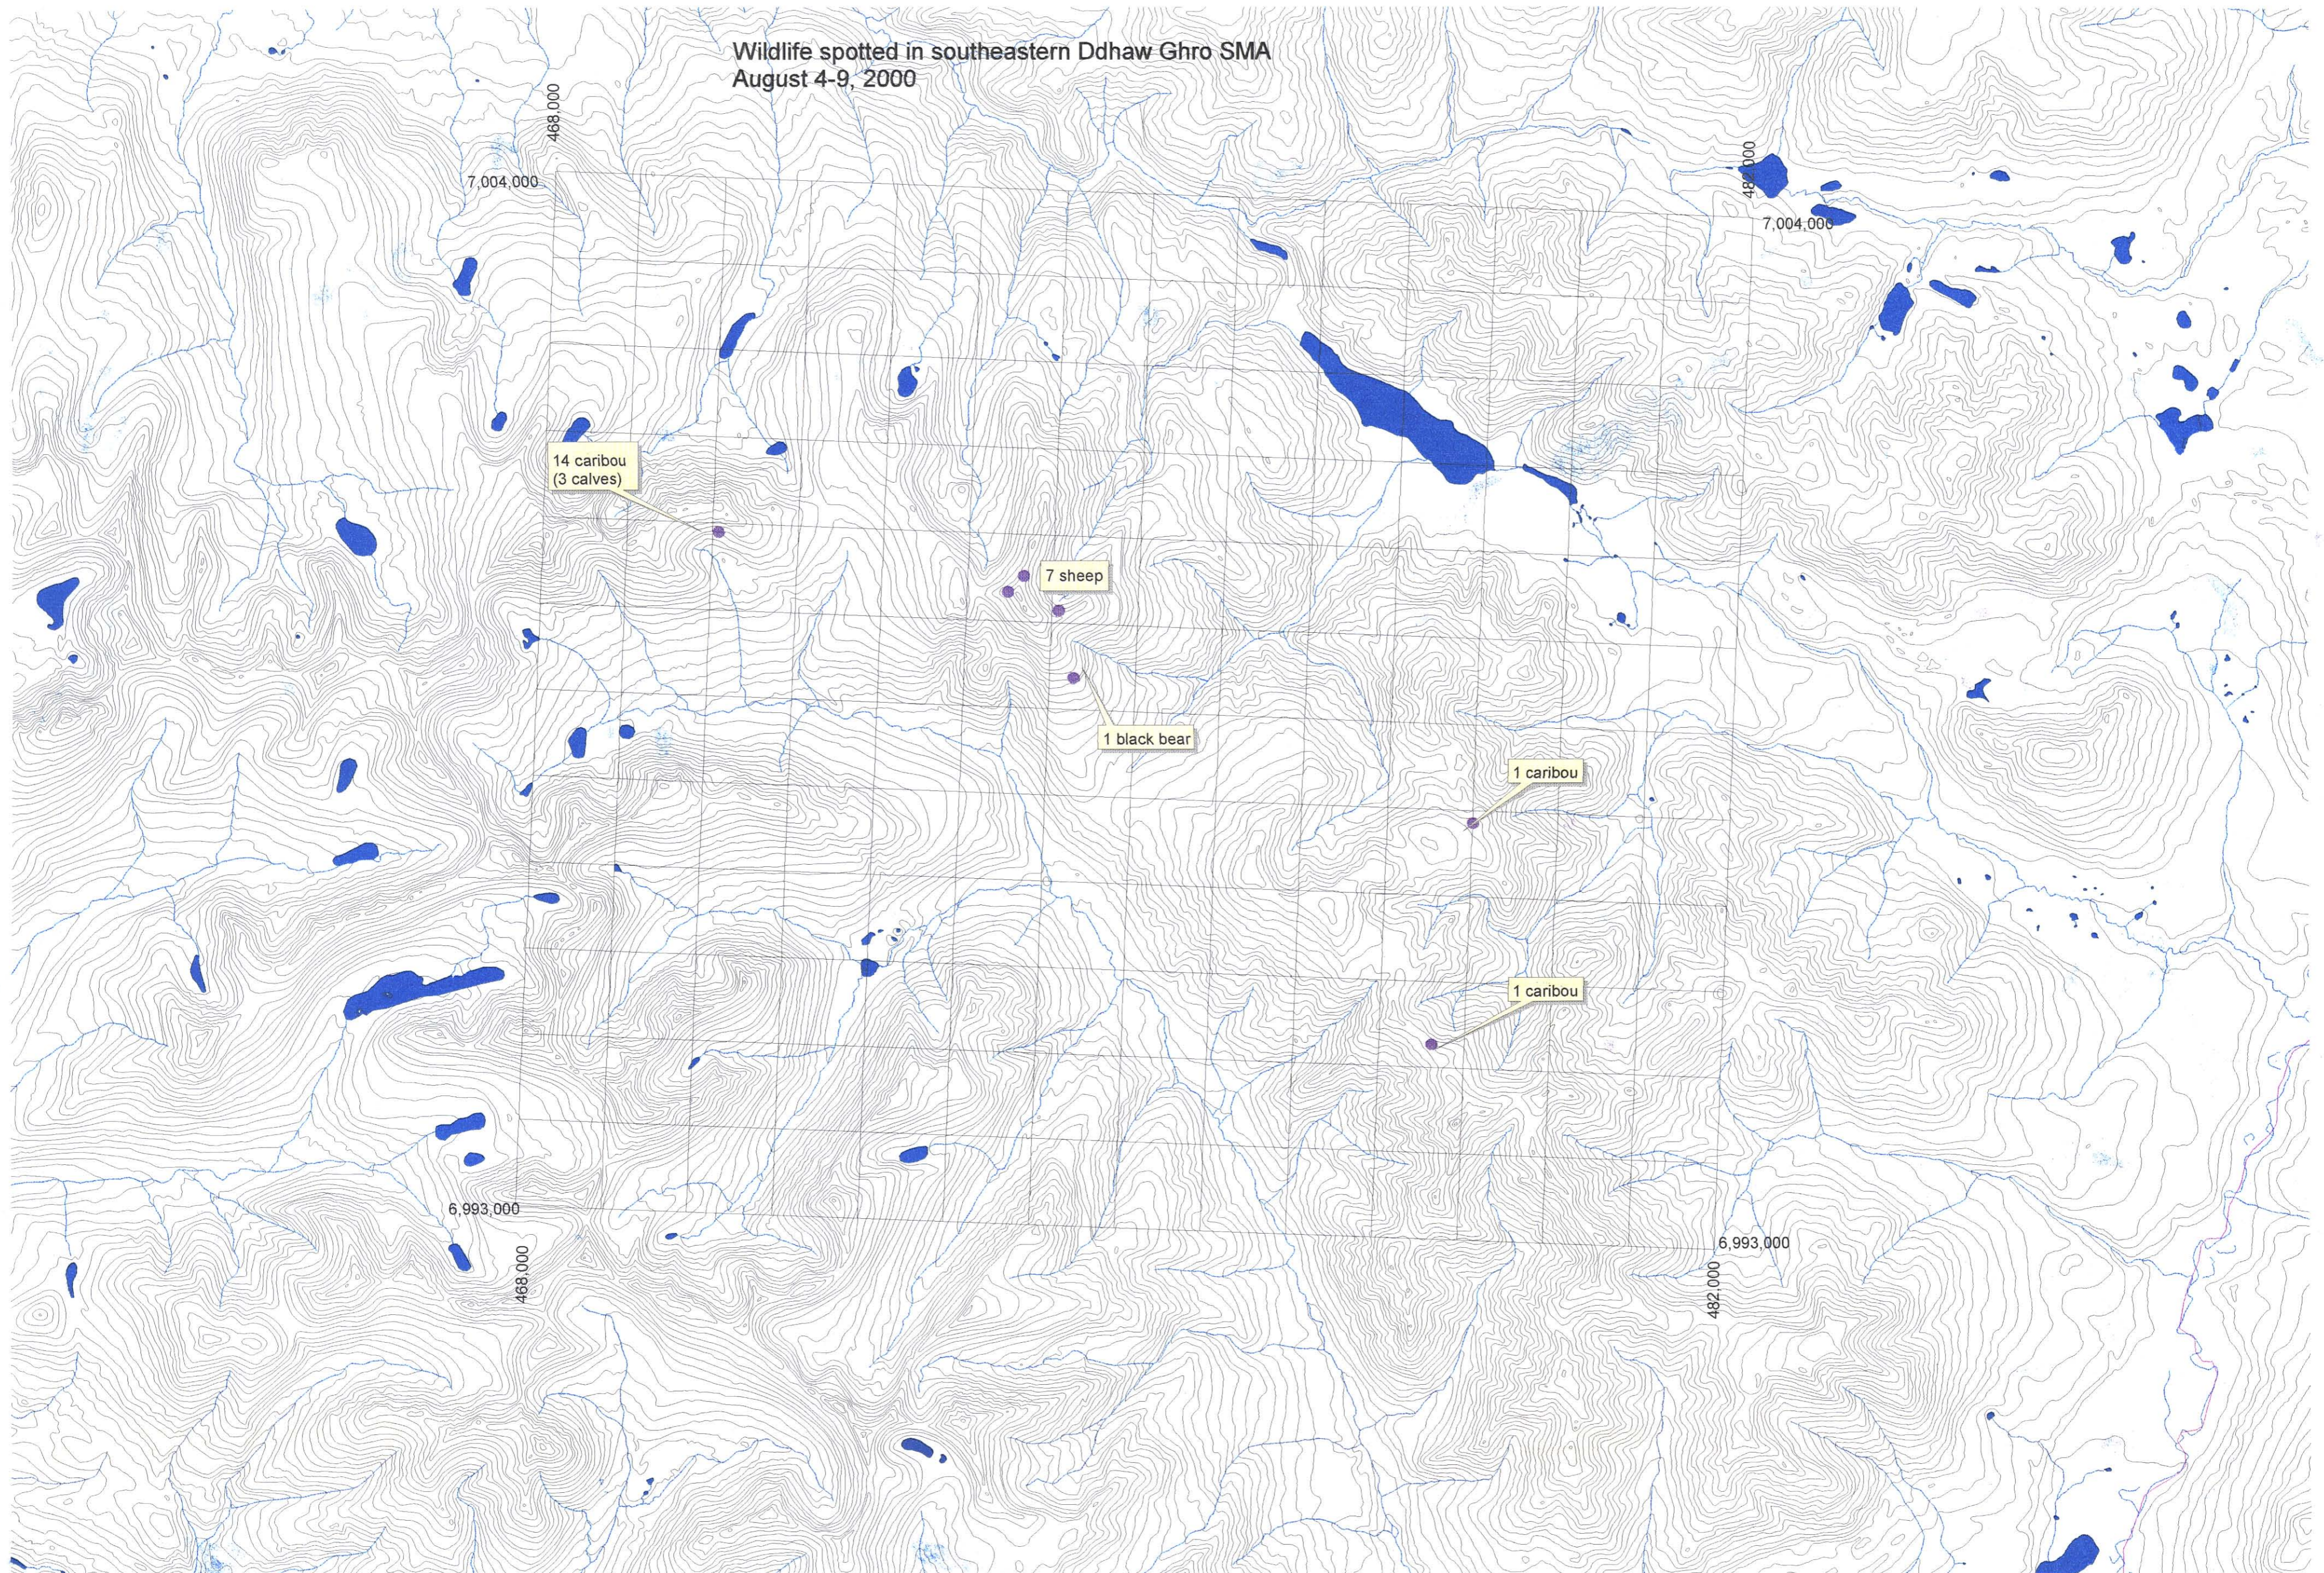

Wildlife spotted in southeastern Ddhaw Ghro SMA  
August 4-9, 2000

006259