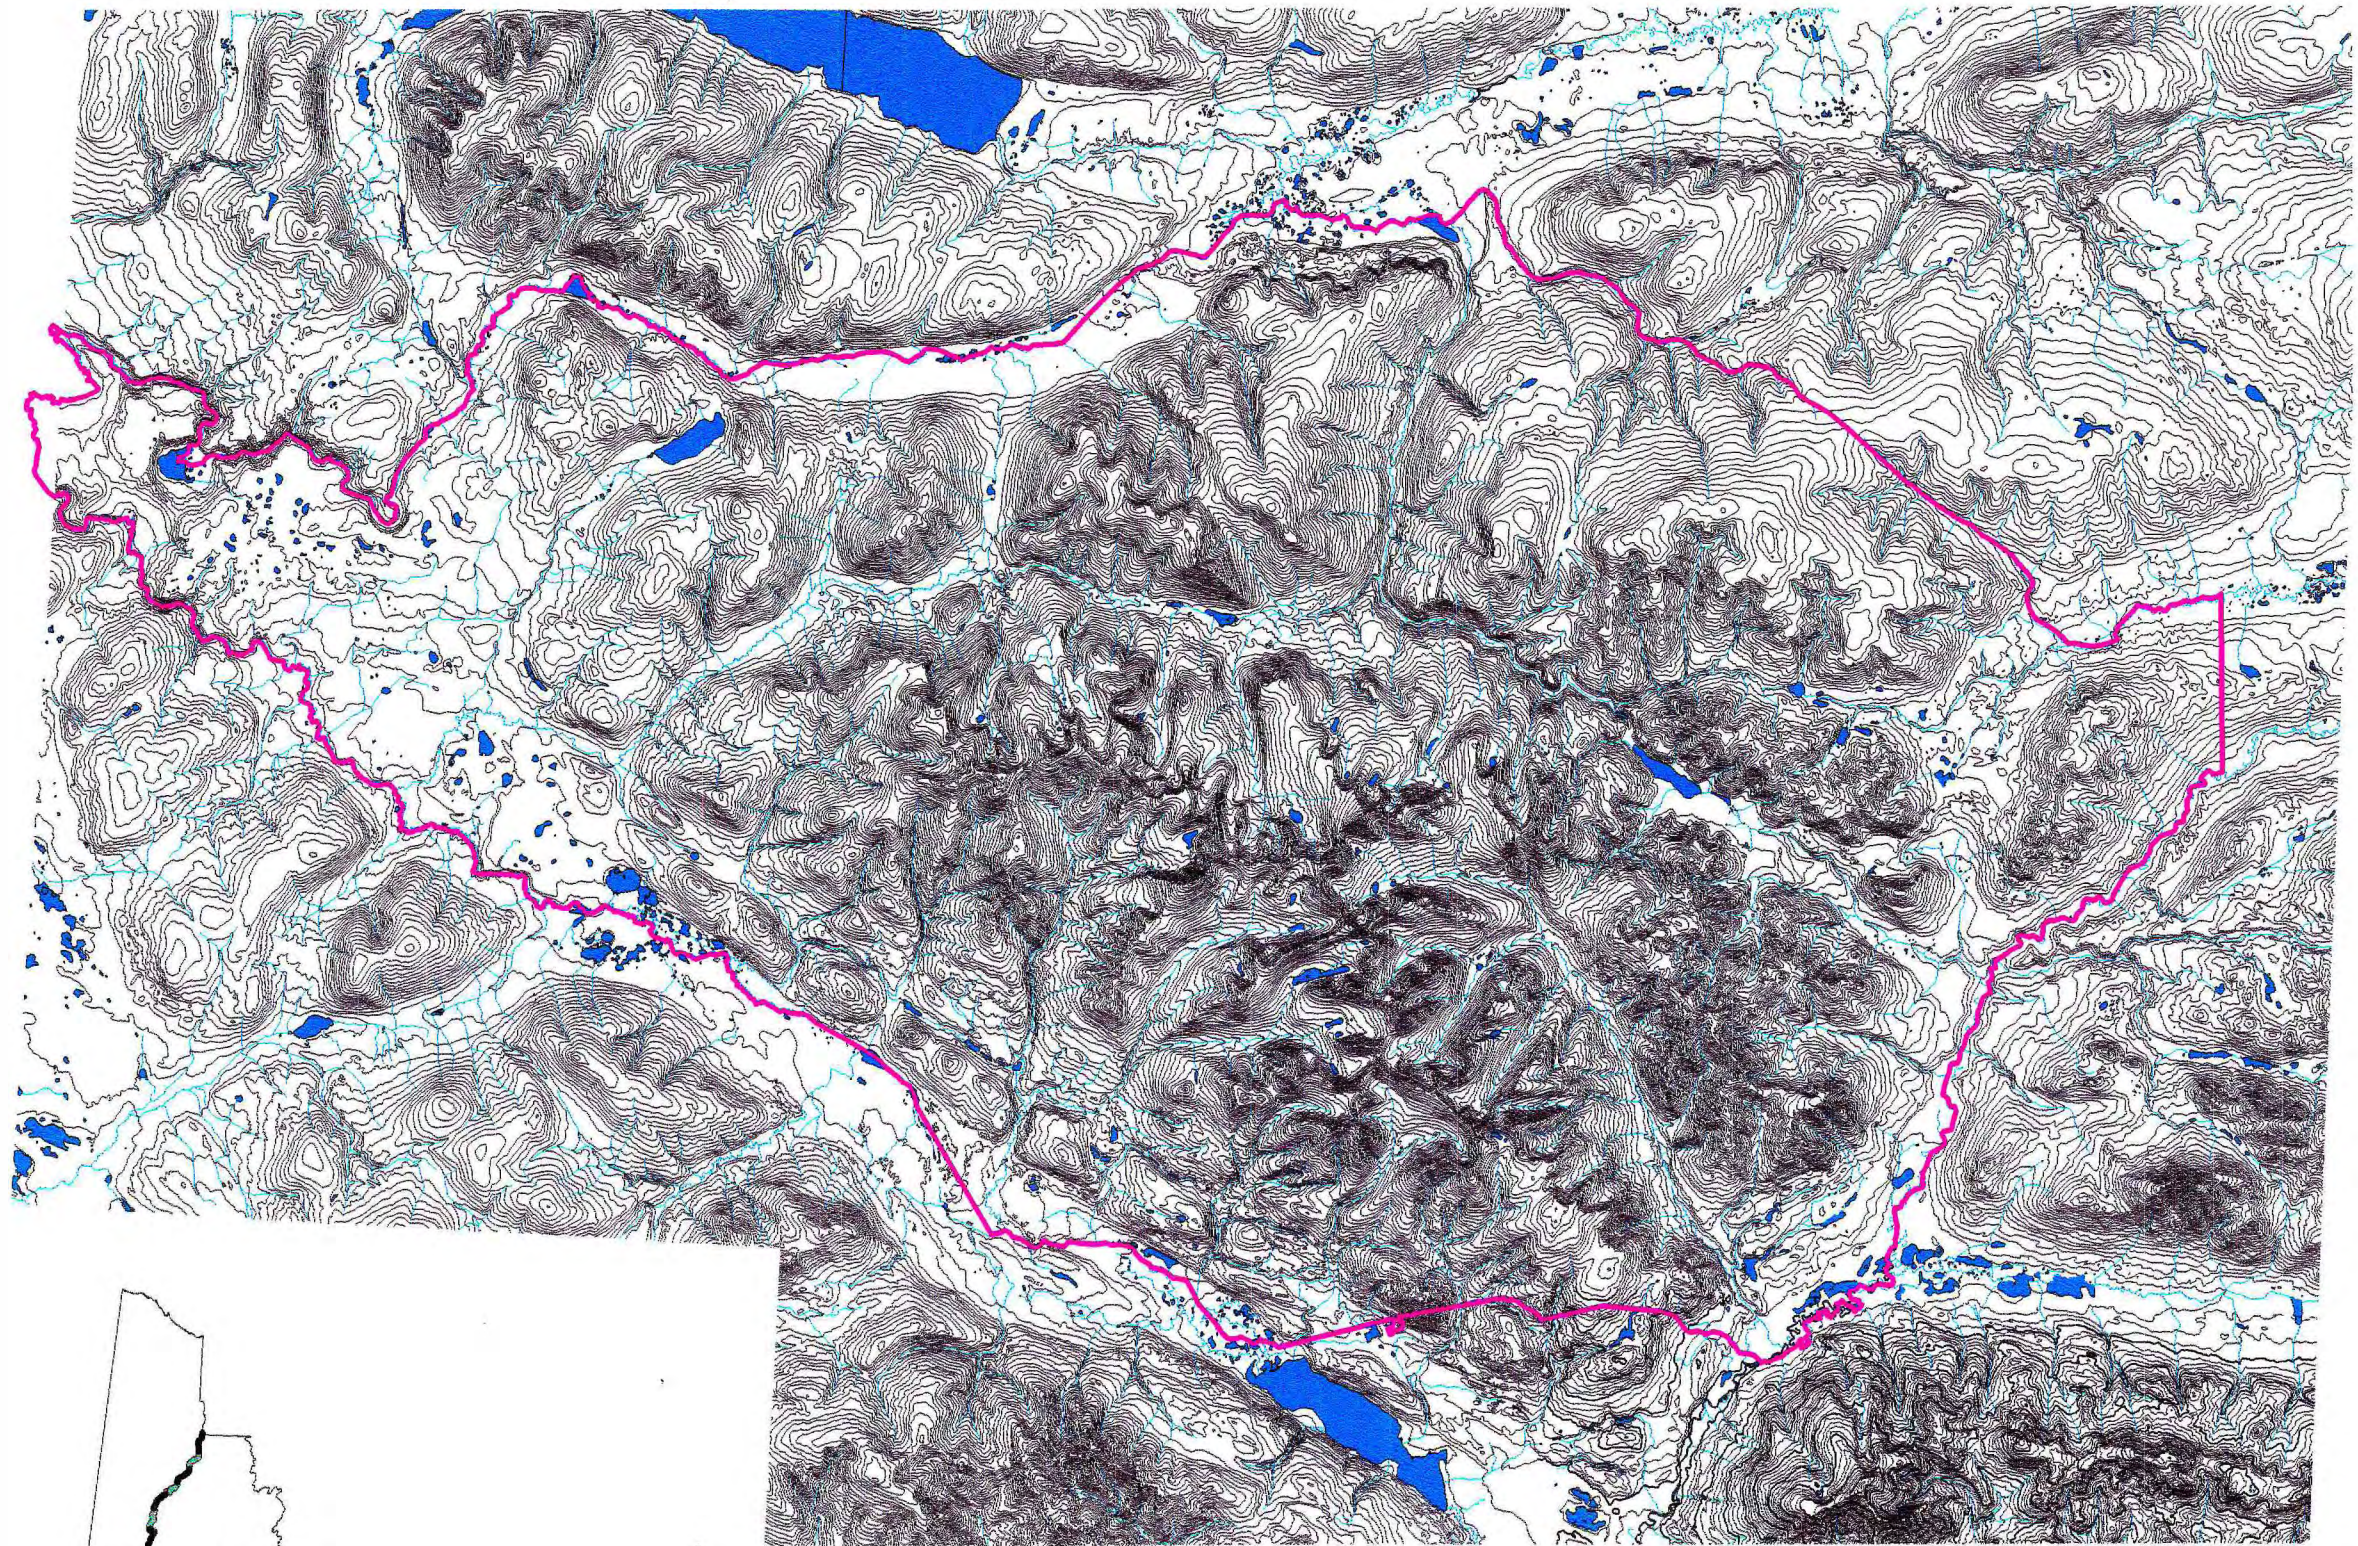

Ddhaw Ghro SMA - topography

5 0 5 10 15 20 25 Kilometers

Scale 1:250,000
(topographic basemap created at 1:50,000 scale)

000262