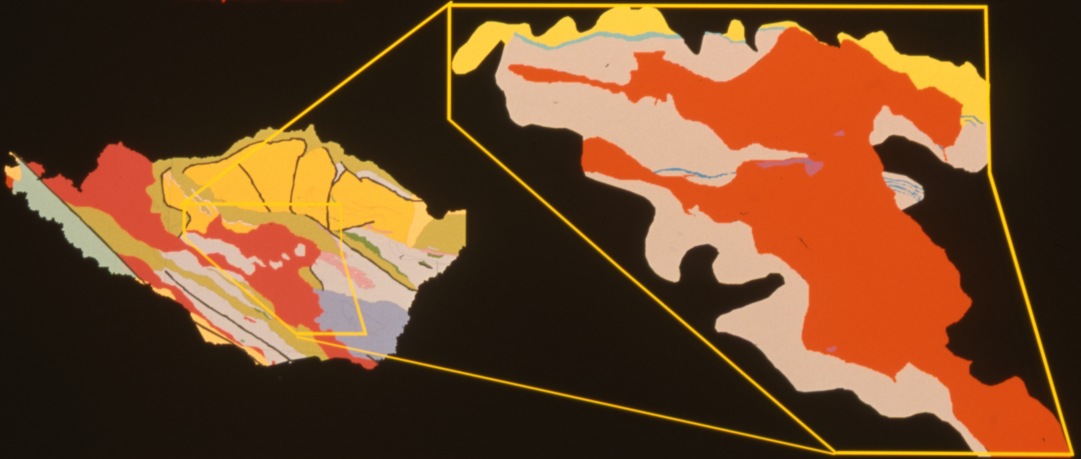

Detailed Geology

1:50,000 scale

- 1:50,000 scale geological mapping of parts of 105M/4

- 2001: 10 days; 2 geologists