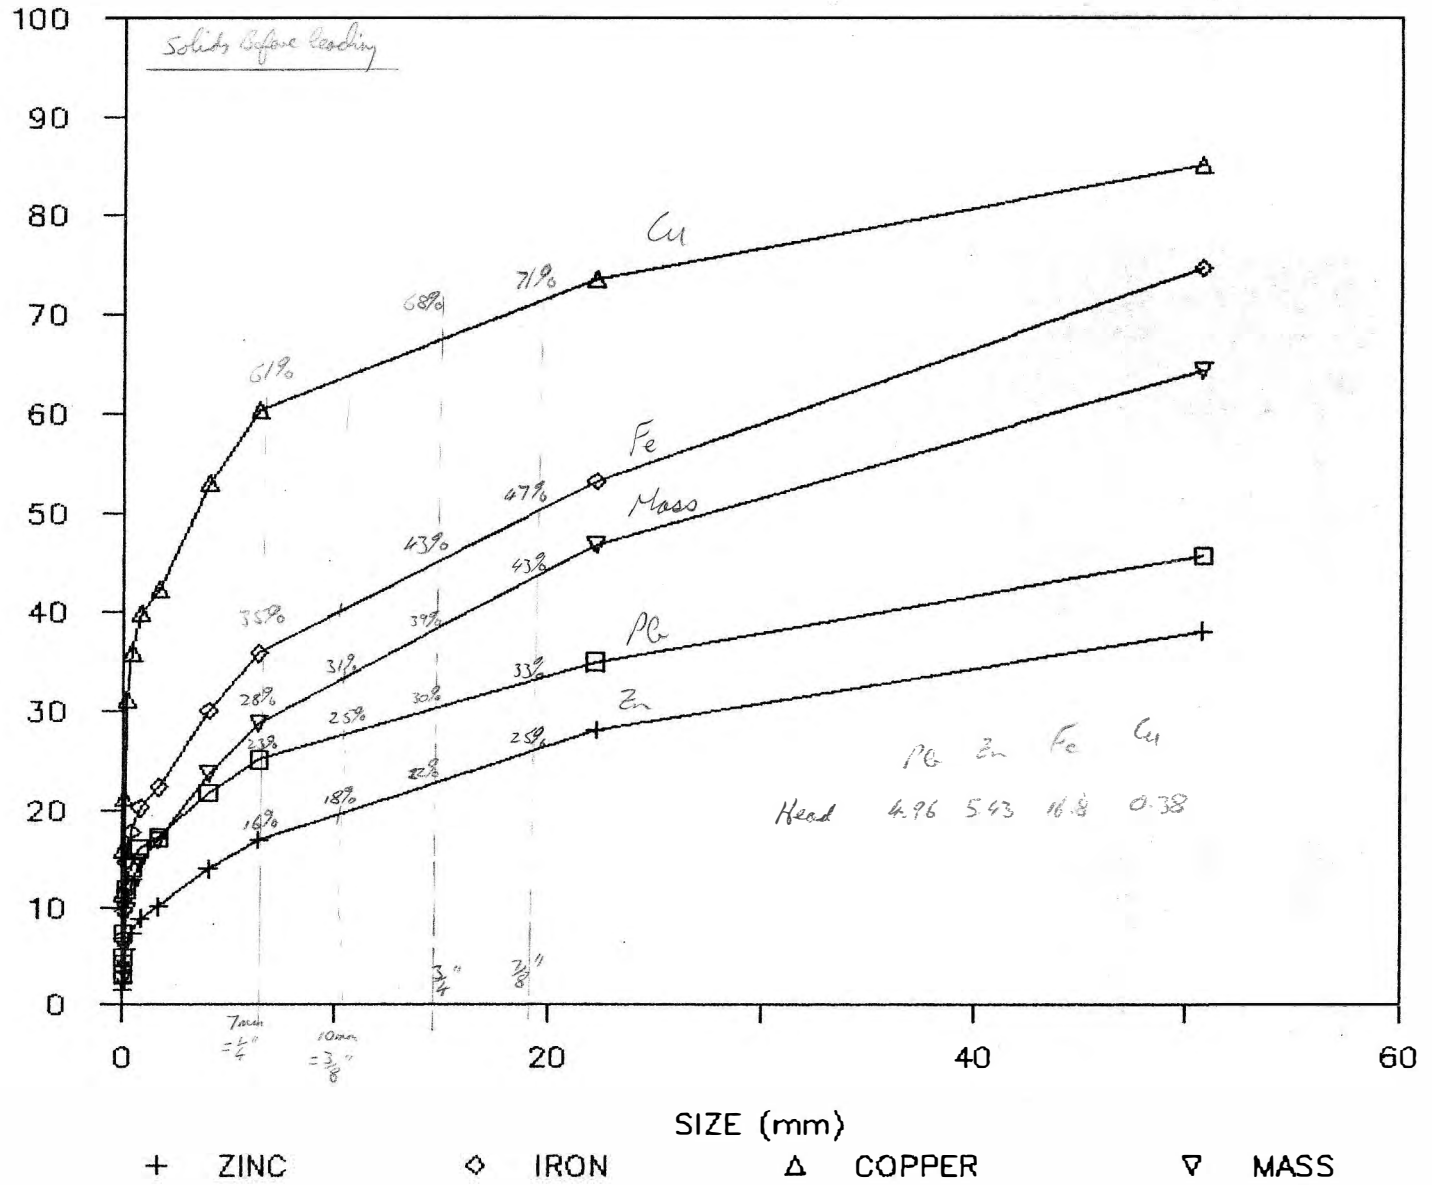

VANGORDA LEACH RUBBLE FEED MATERIAL

CUMMULATIVE METAL DISTRIBUTION

CUMMULATIVE % UNDERSIZE DISTRIBUTION

006494