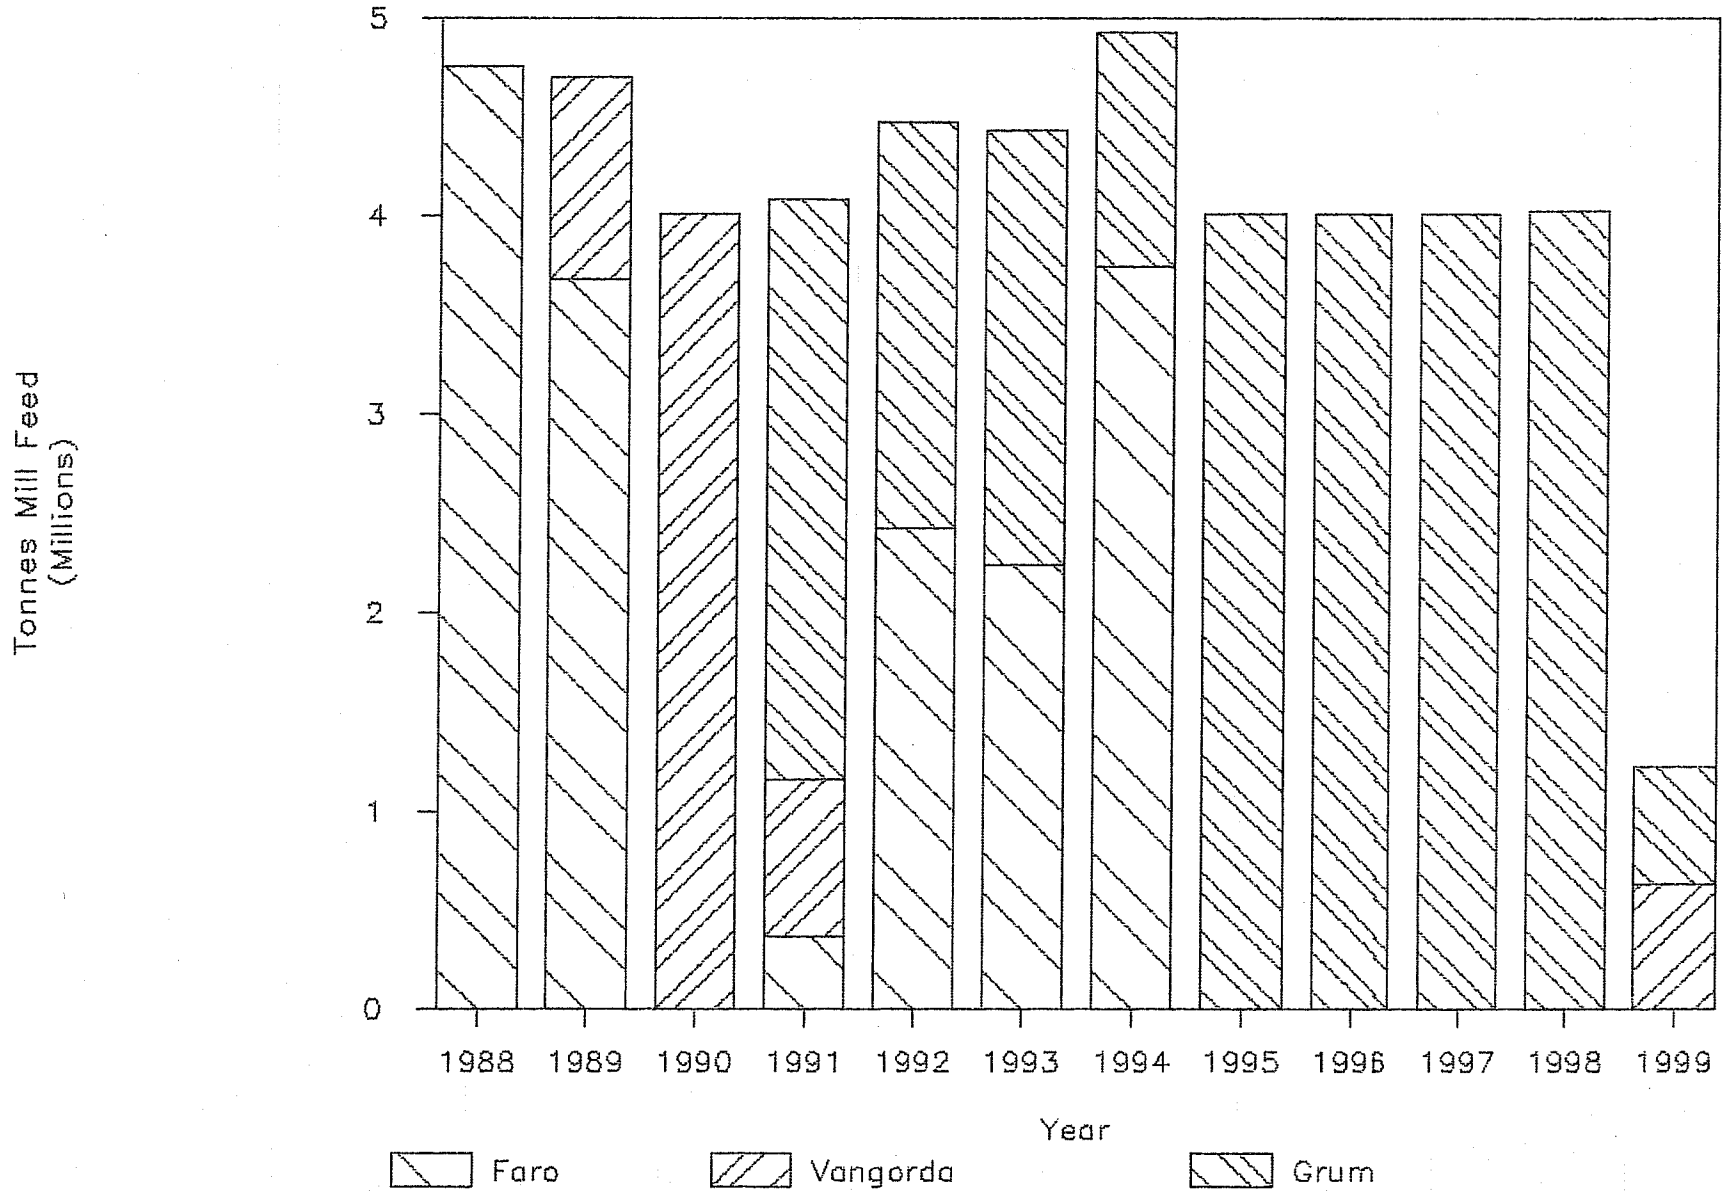

Annual Mill Feed

006509

Annual Production

Waste plus Ore

Annual Production

Waste plus Ore