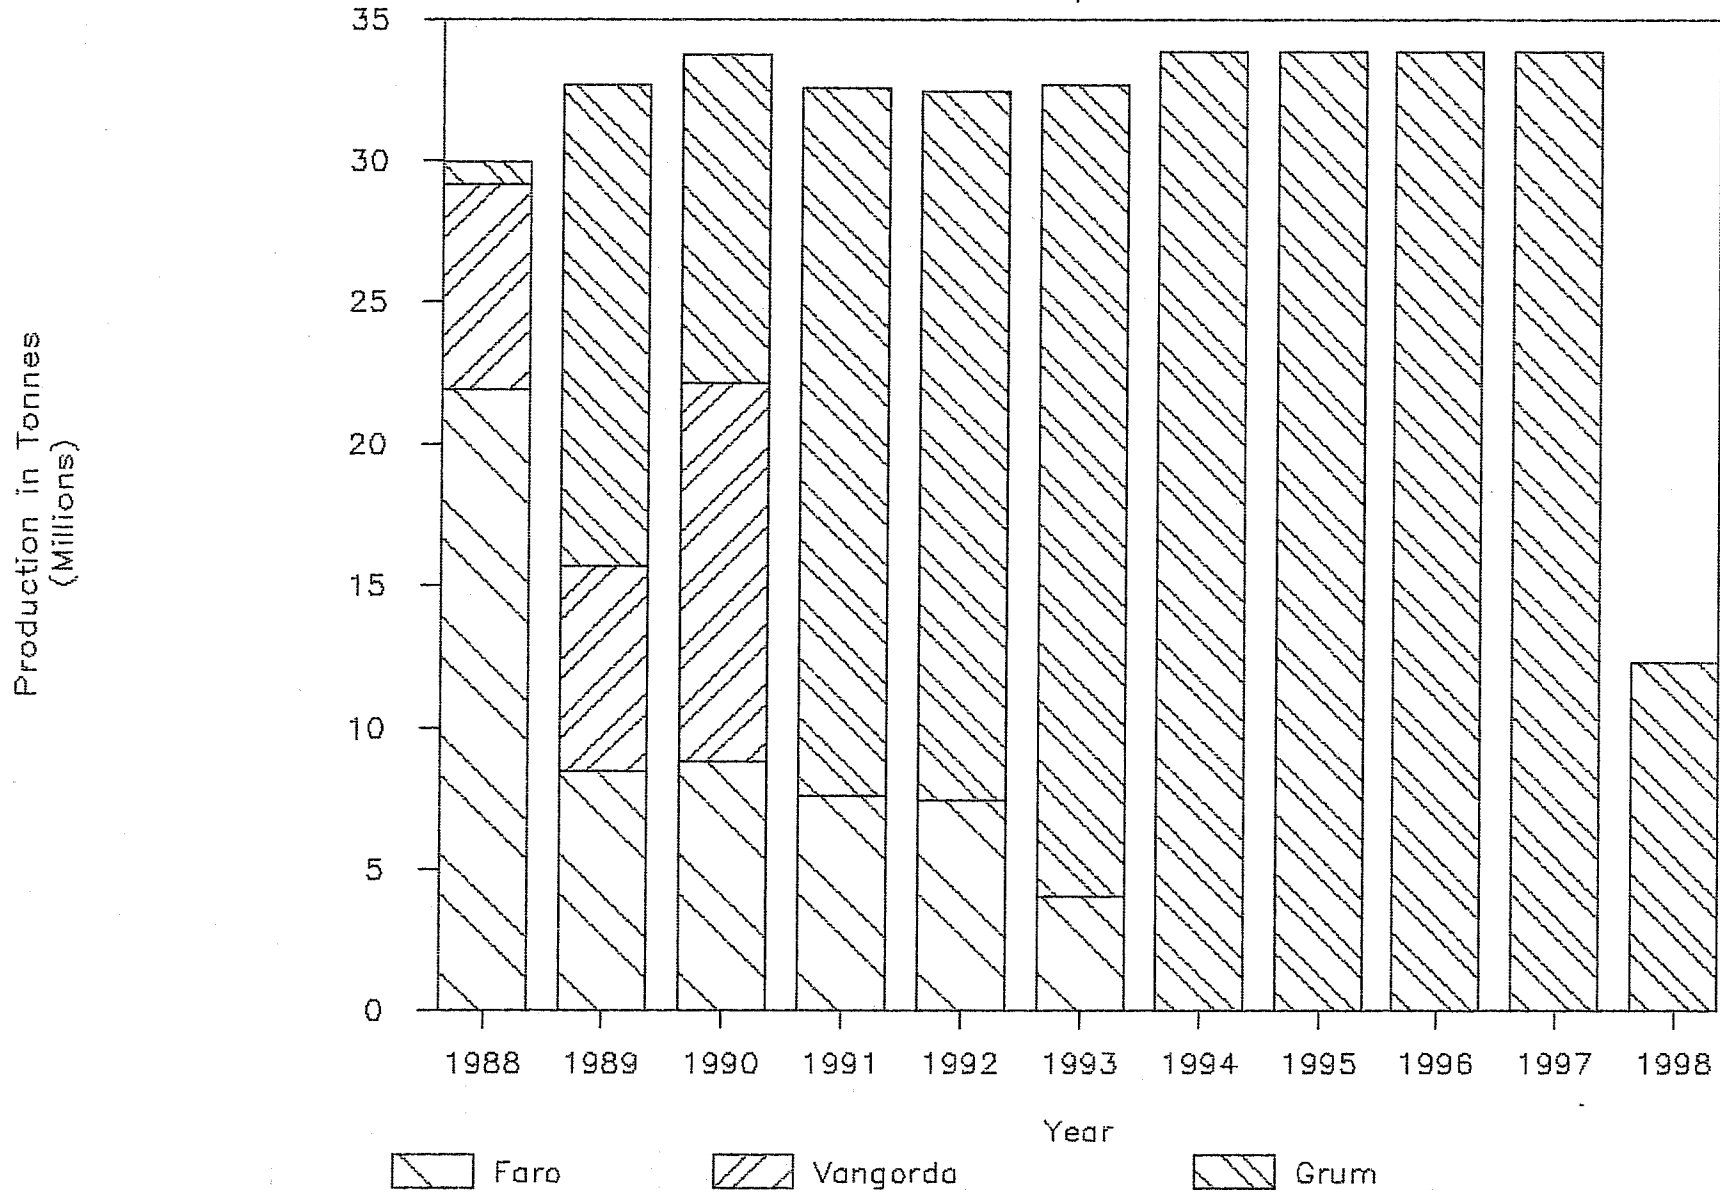

Annual Mill Feed

006509

Annual Production

Waste plus Ore

Annual Production

Waste plus Ore