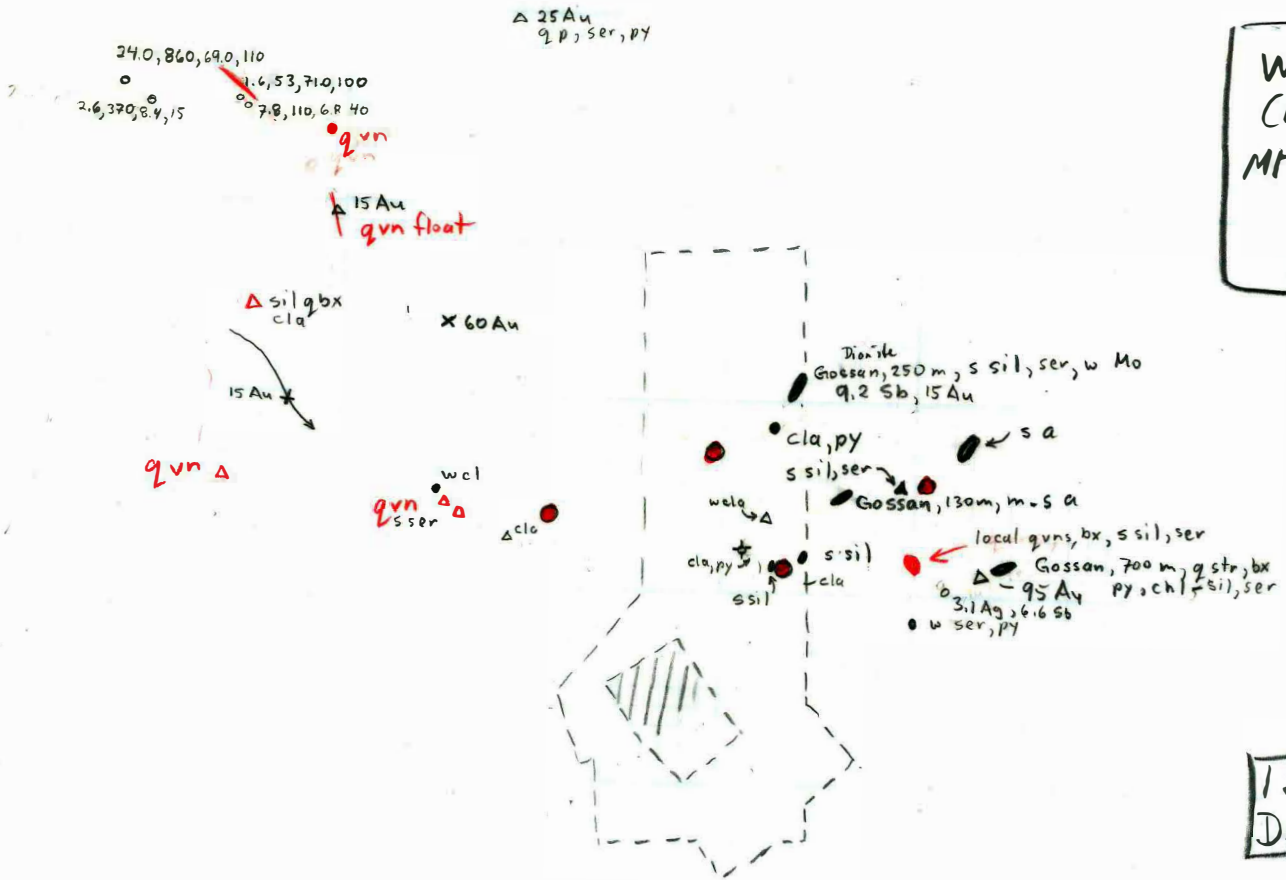

WEDGE  
(PROCHEM)  
MT. NANSEN  
AREA  
115-I-3

1:50,000  
Data: Kerr, '83

○  
⊕ DDH

--- Area of interest  
▨ Chevron ground

006607

1:50,000  
Data: Kerr 83

CD!

N 128

125

N

DIC

ESANSEE VN  
py, cp, asp

ETZEL

5993±  
MOUNT  
HANSEN

TBR  
PLACER  
CAMP

WEDGE

DOME

PLACER CAMP  
4000

Rusk Cu, Mo

J BILL TRENCHES

N  
S  
U  
D  
N

JOANNE

DOME

ONLY