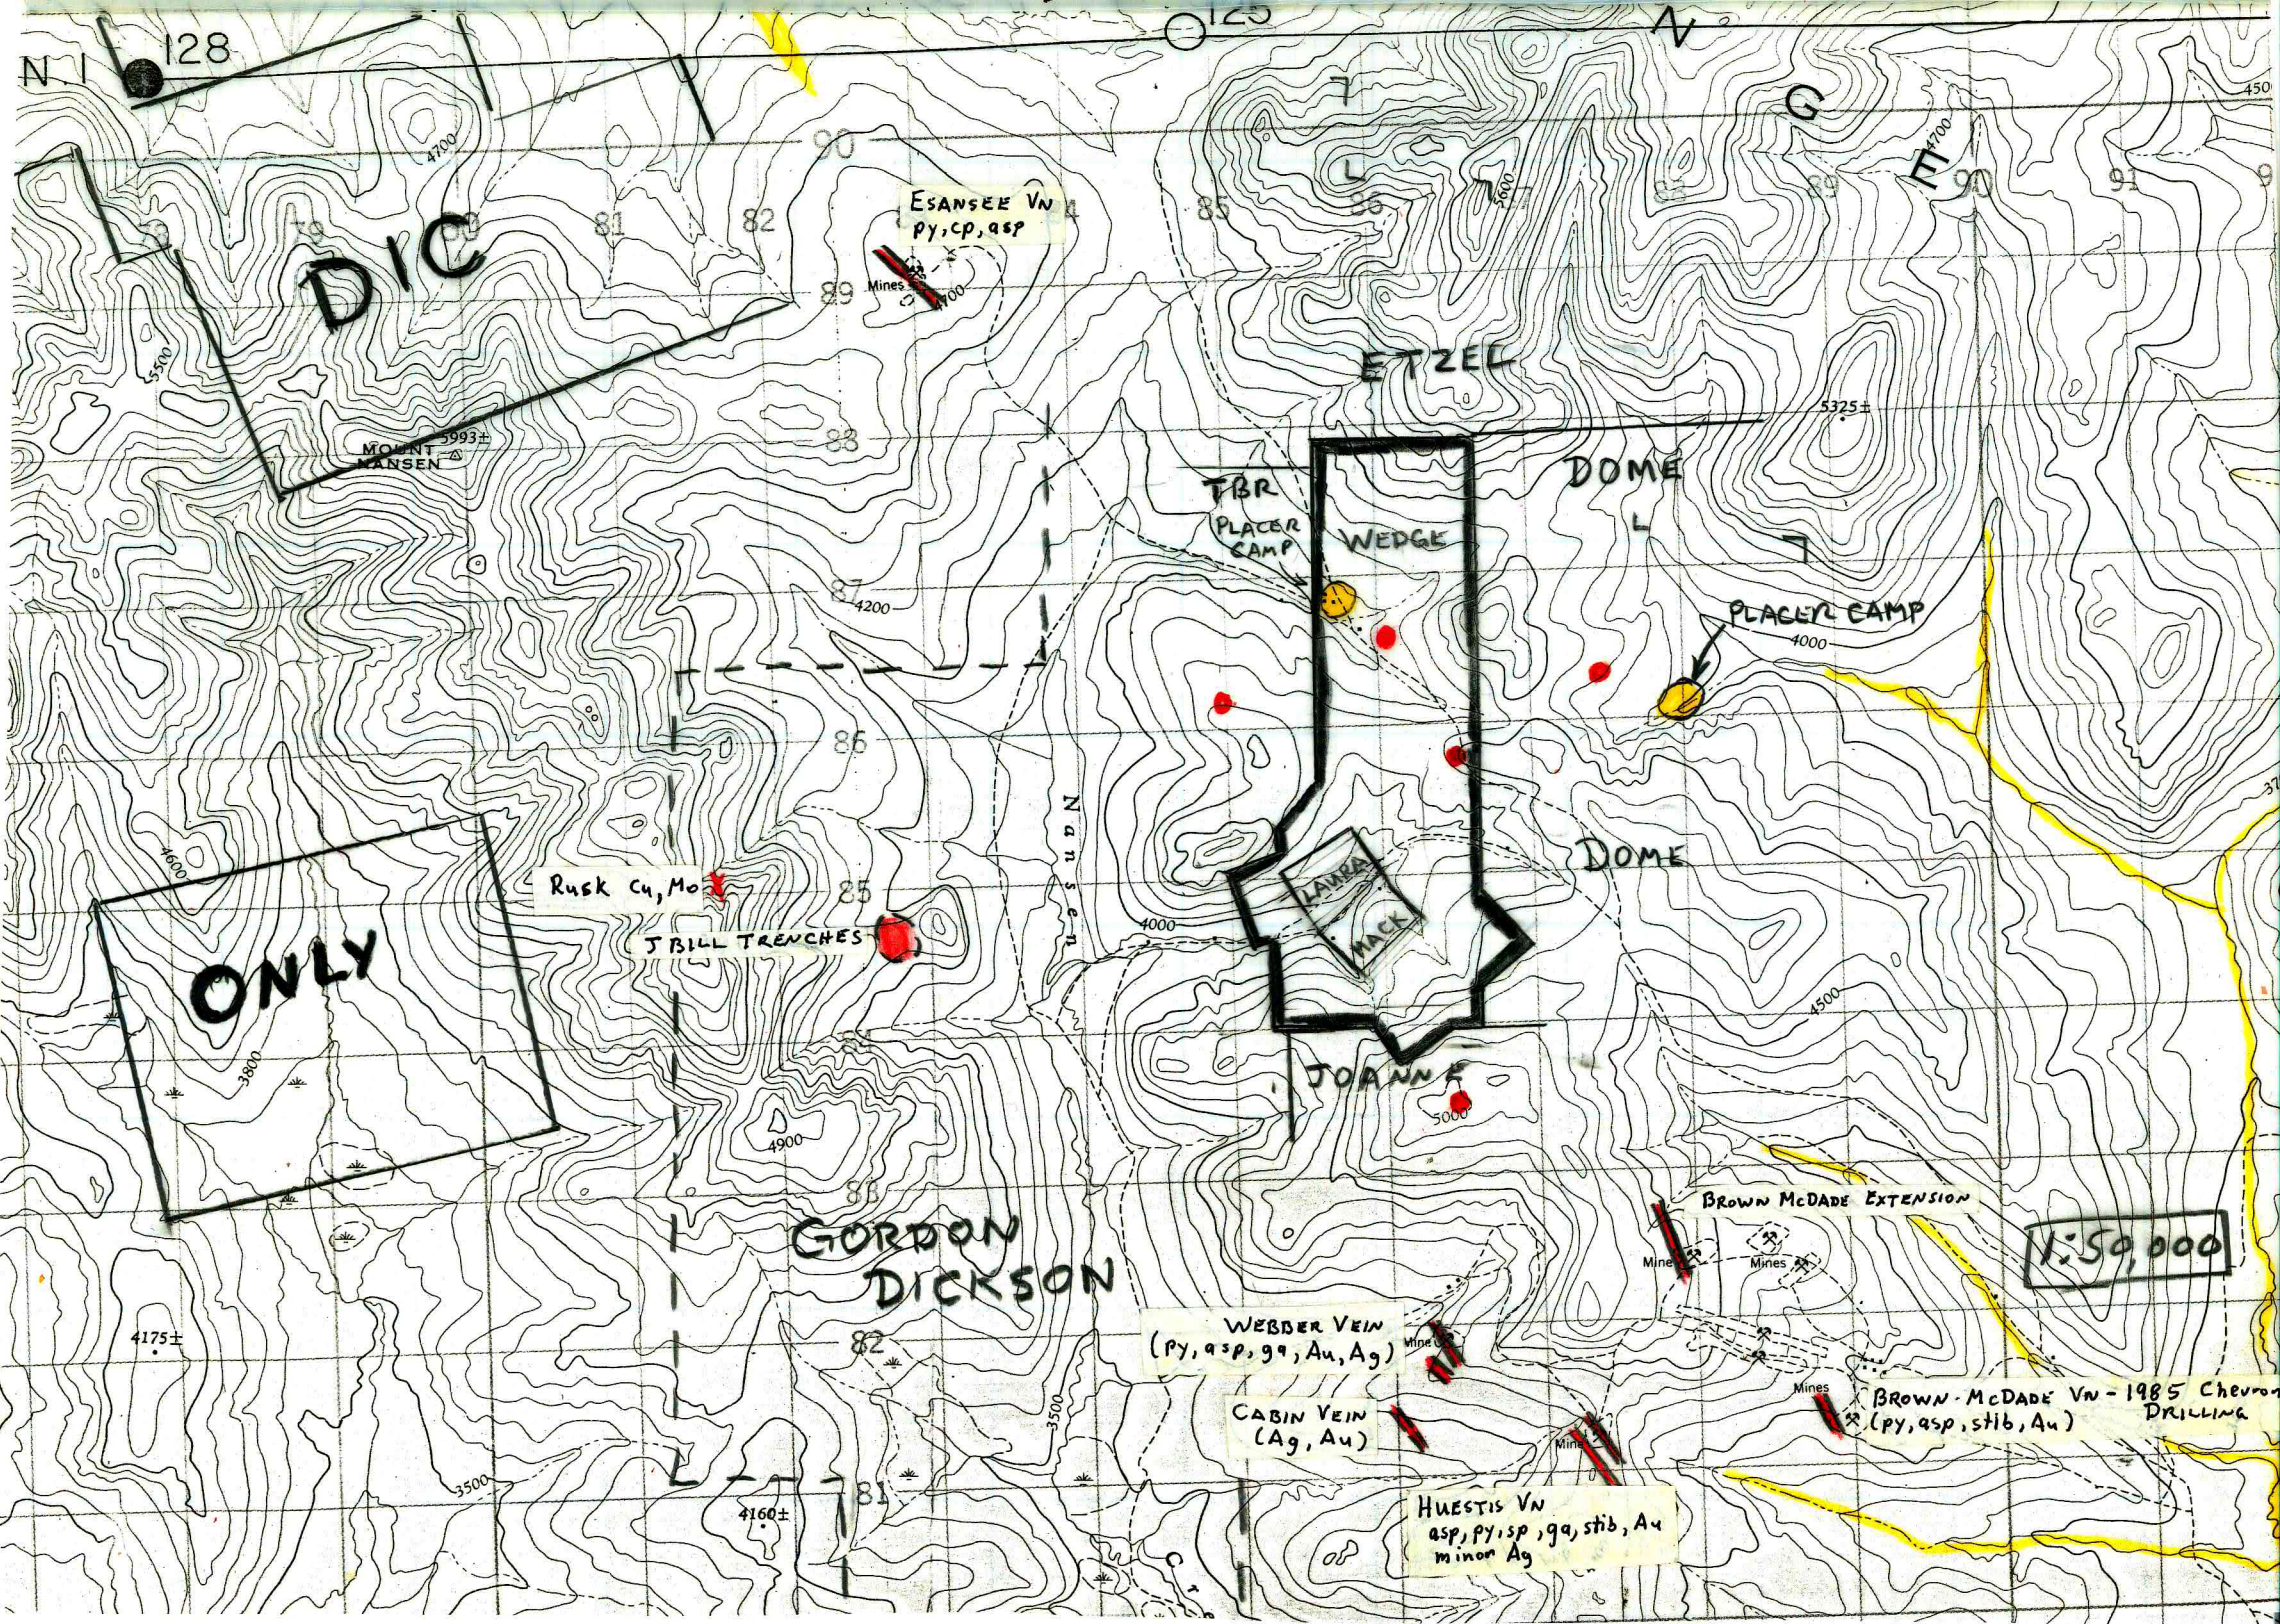

GORDON  
DICKSON

WEBBER VEIN  
(py, asp, ga, Au, Ag)

CABIN VEIN  
(Ag, Au)

HUESTIS VN  
asp, py, sp, ga, stib, Au  
minor Ag

BROWN McDADE EXTENSION

1:50,000

BROWN-McDADE VN - 1985 Chevron  
DRILLING  
(py, asp, stib, Au)

COAL LEASES Nos. 58, 59 & 60

PHOTO A11069-92  
\* Please Return Photo