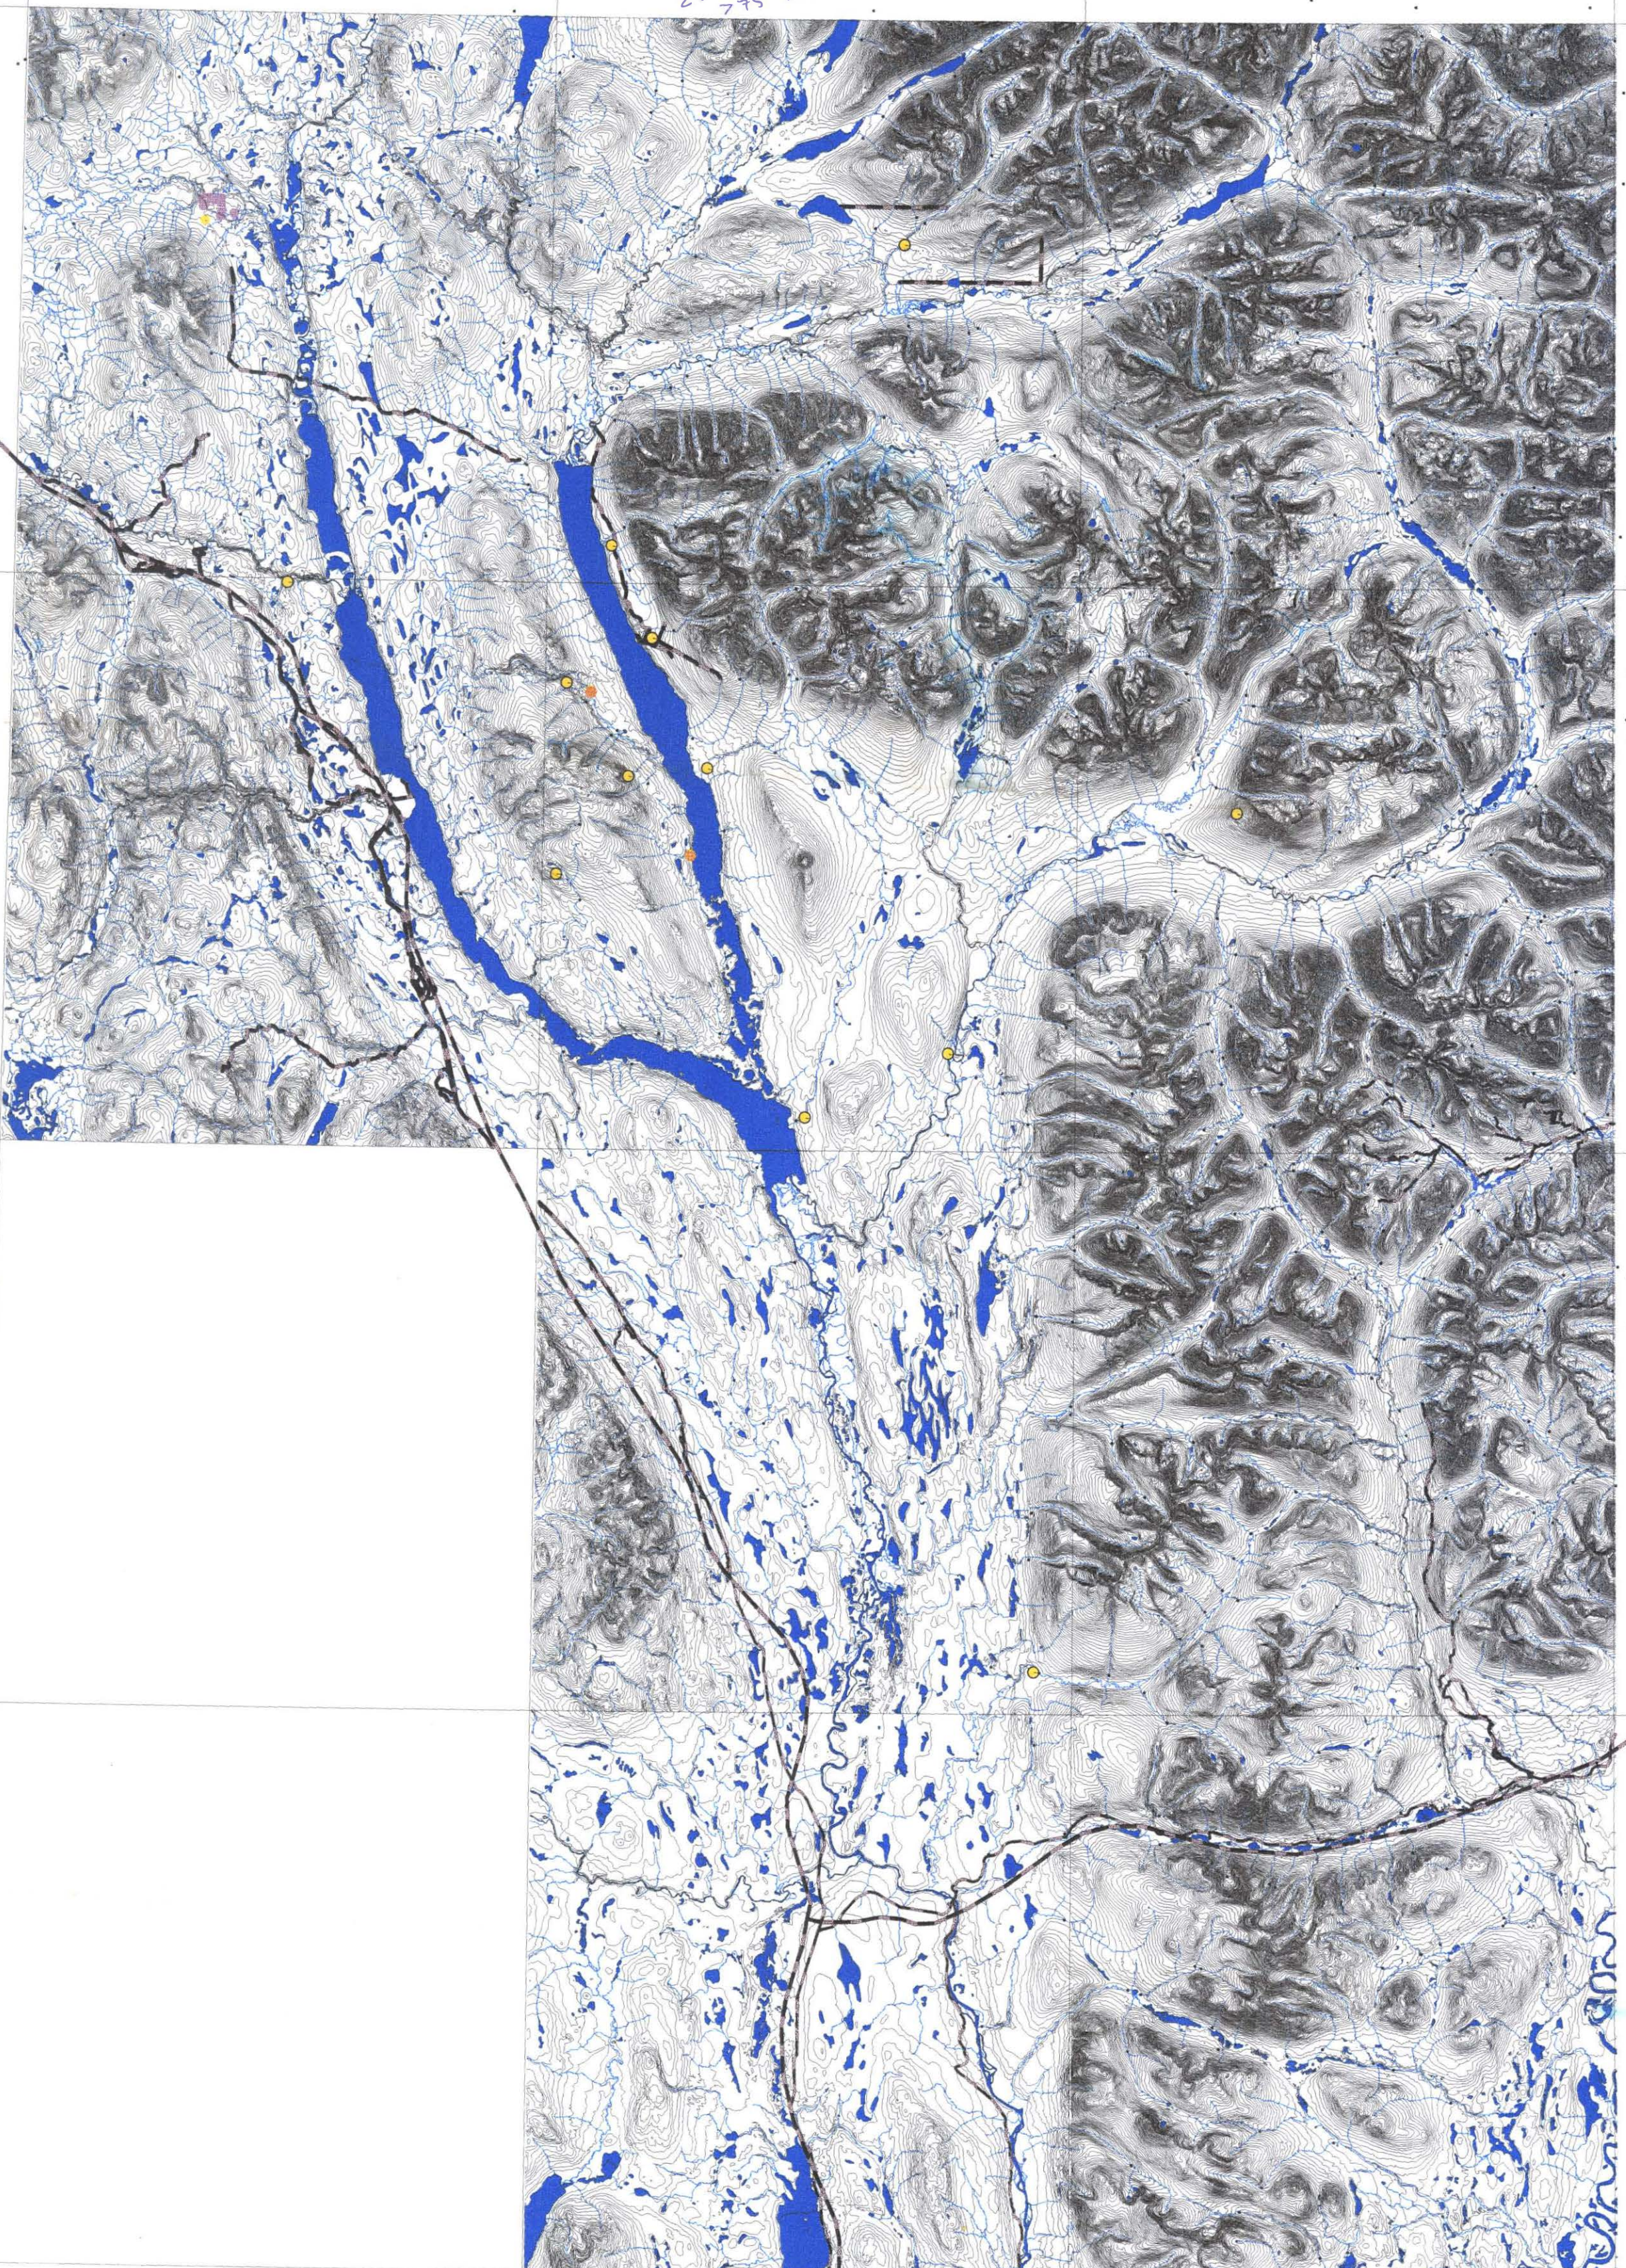

Alt - ppm
0-5 blk
5-15 green
15-25 yellow
25-75 orange
75+ red

006829
Frances Lake
2000-2001
by Anna