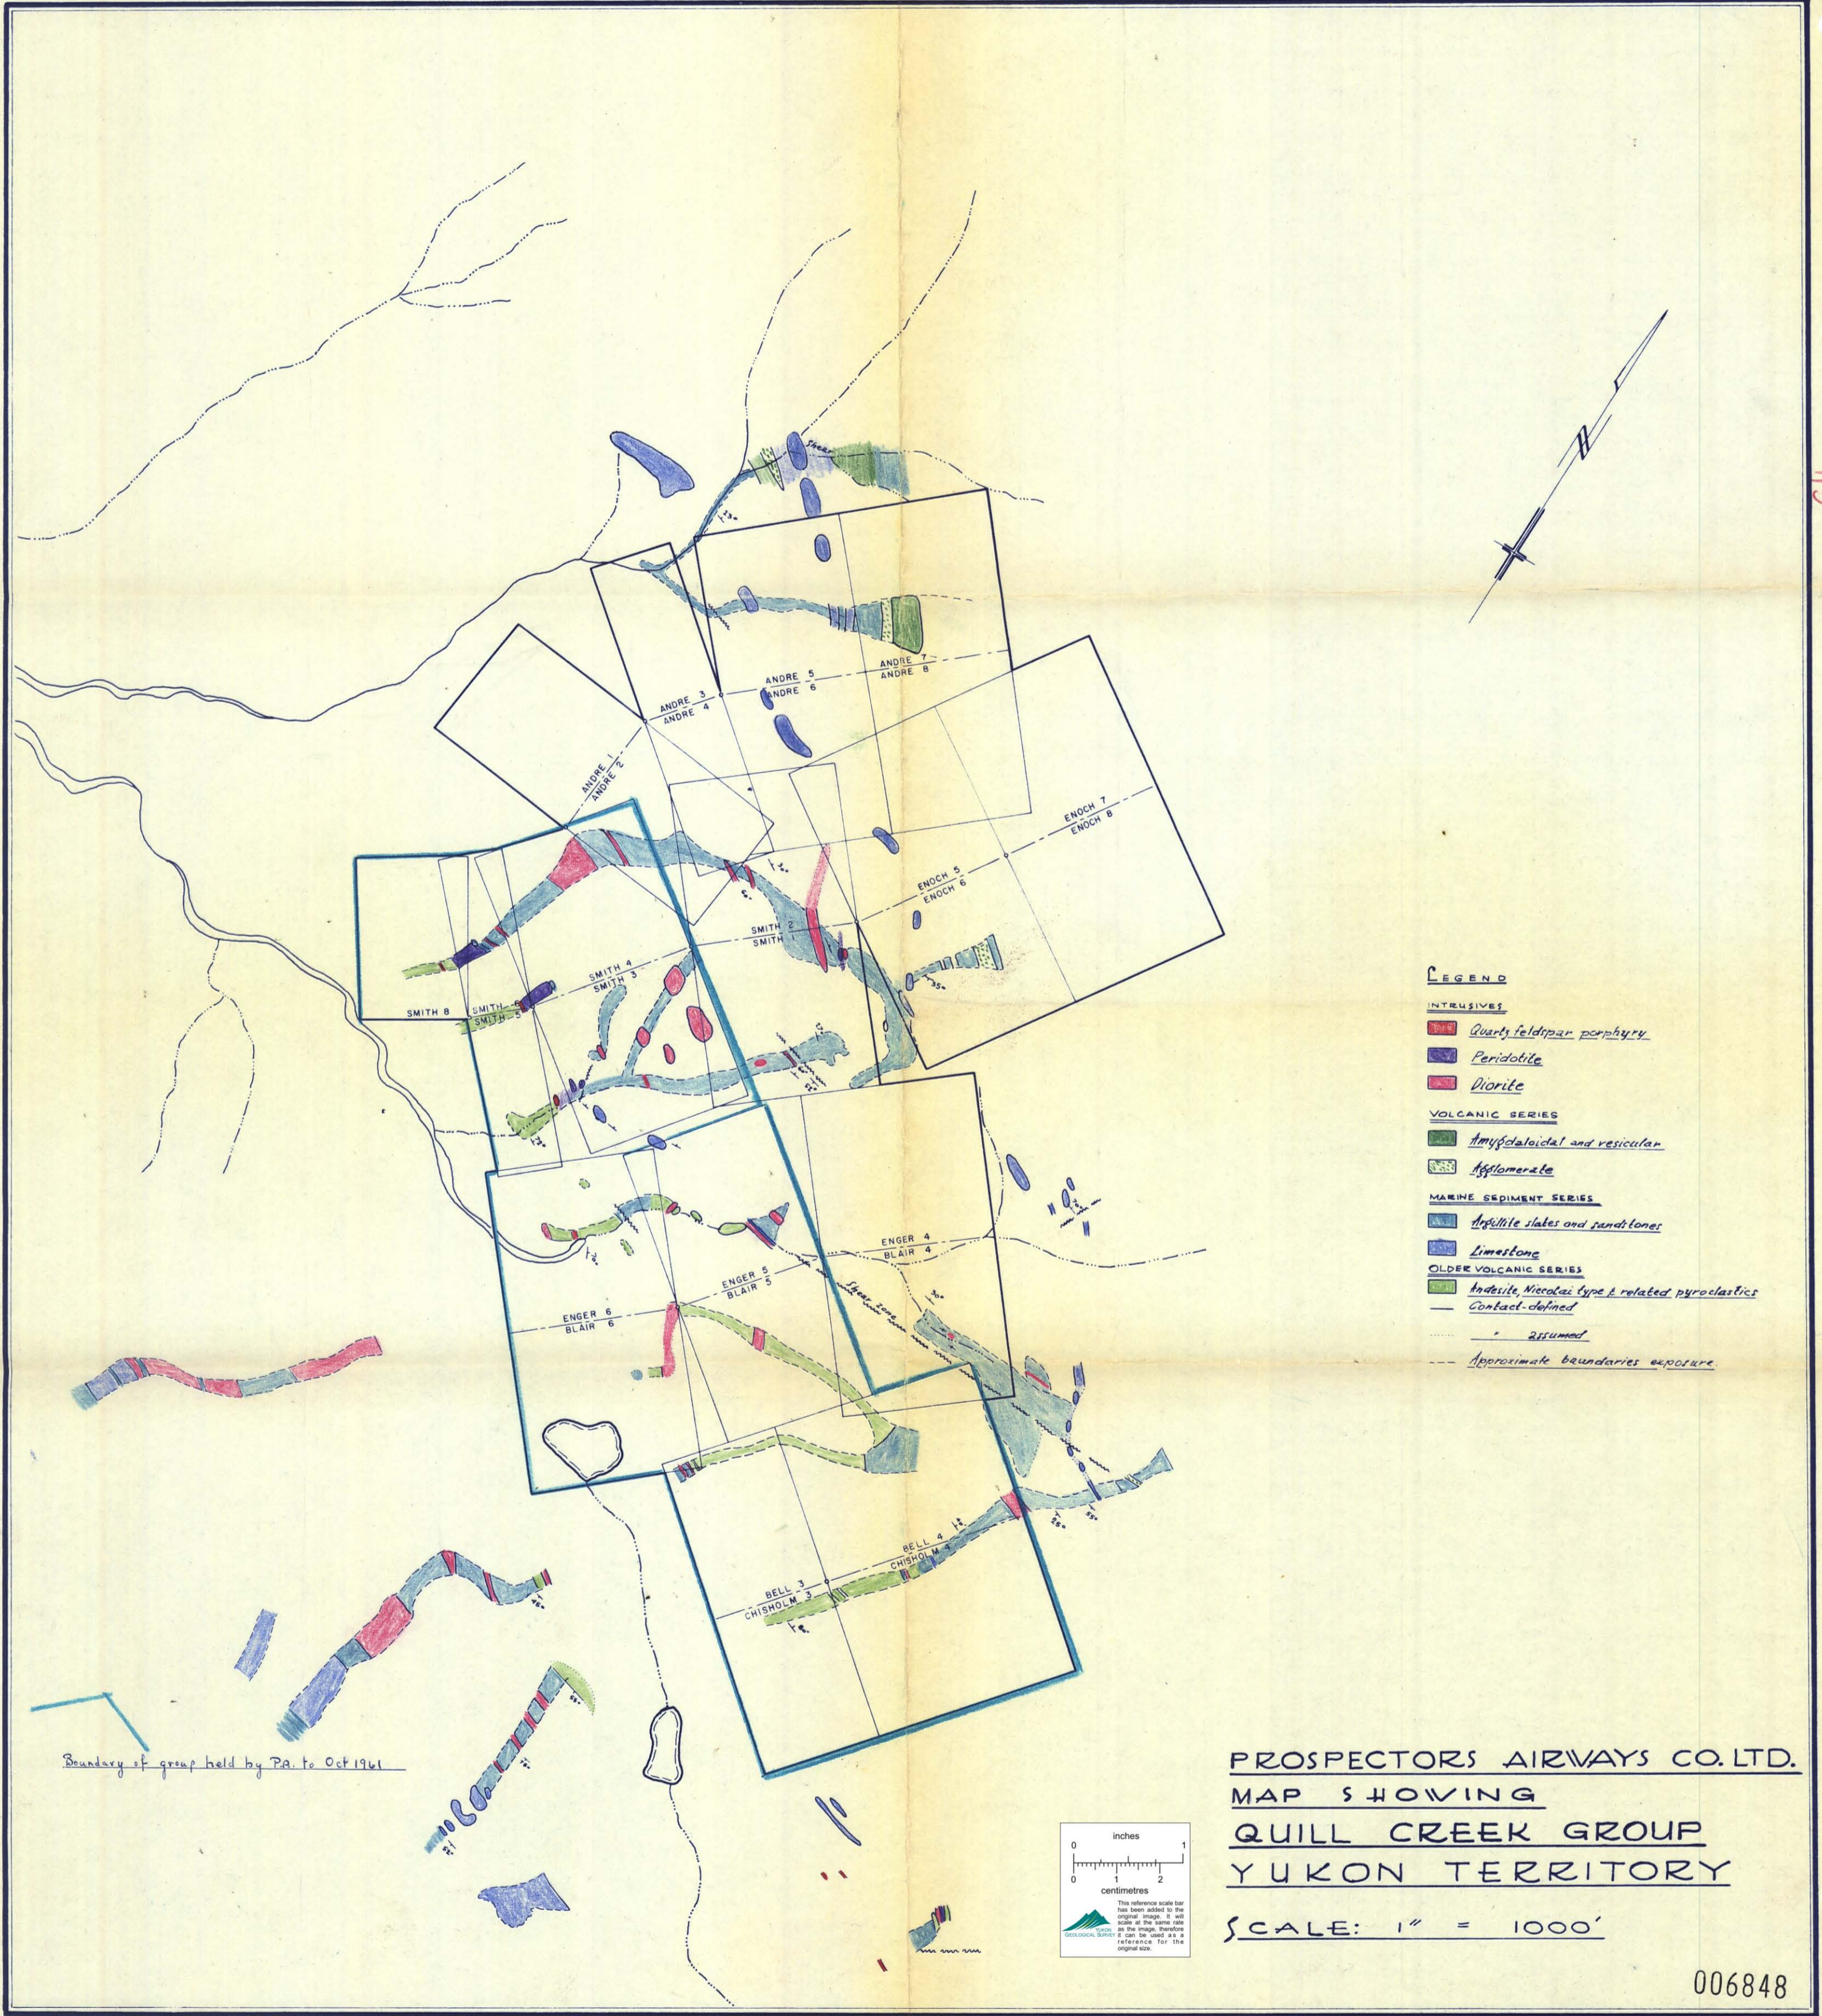

743

PROSPECTORS AIRWAYS CO. LTD.
 MAP SHOWING
 QUILL CREEK GROUP
 YUKON TERRITORY
 SCALE: 1" = 1000'

006848