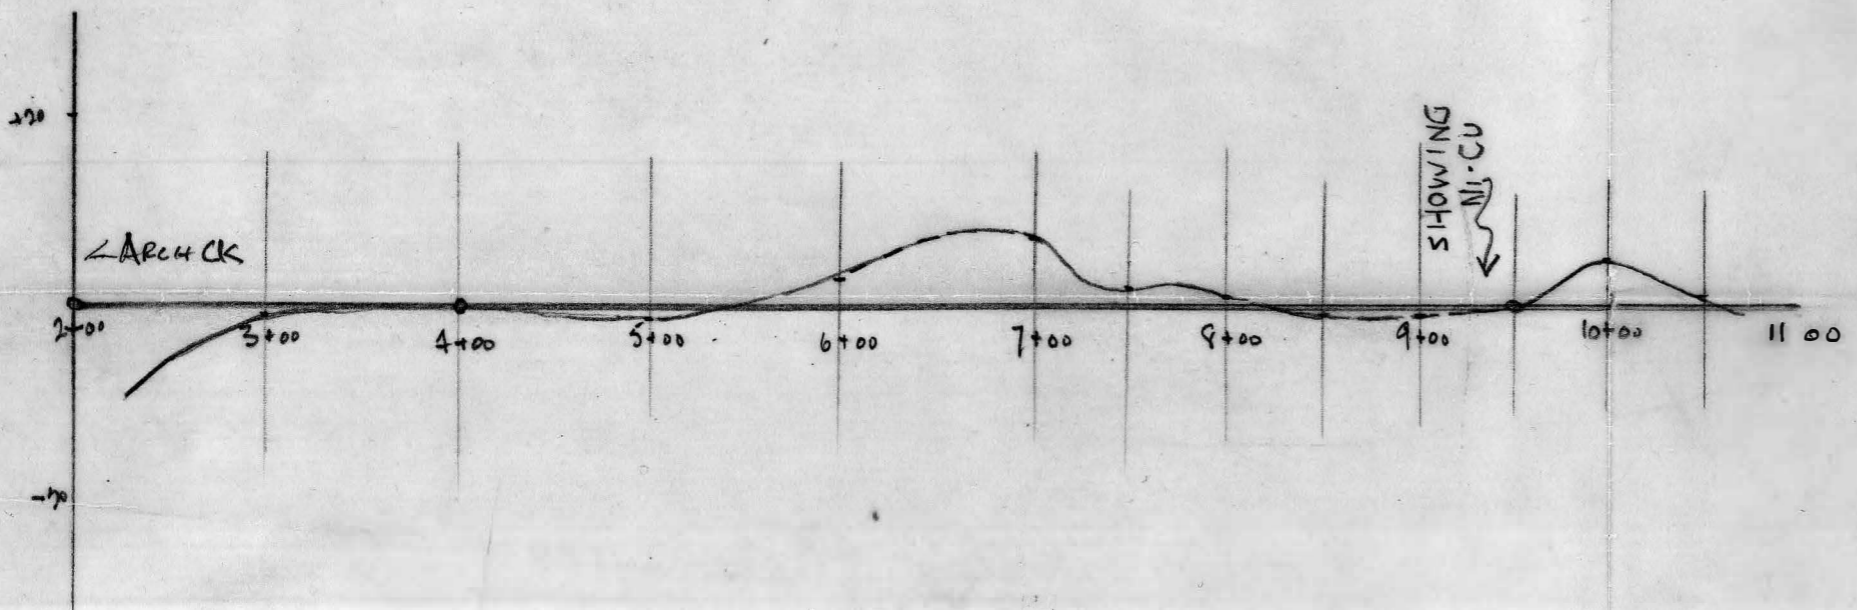

847

LINE 0-0 ON
 ARCH CK CHAINS AT
 DISCOVERY NI-CU SHOWING
 INSTRUMENT CRONE WEDGE EM
 JUNE 29/58 R.H. I.M.
 INTERPRETATION: NO GOOD CONDUCTOR
 INDICATED
 SCALE 1 INCH = 100 FT (HOR) 1 INCH = 20 FEET (VERT)

STATION	C	H	READING	REMARKS
2+00 N	OFF SCALE	OFF SCALE	?	
3+00 N	-36	+35	-1	
4+00 N	-29	+29	0	
5+00 N	-15	+19	-1	
6+00 N	-22	+25	-3	
7+00 N	-27	39	+7	
7+50 N	-24	26	+2	
8+00 N	-27	28	+1	
8+50 N	-23	22	-1	
9+00 N	-39	38	-1	ON DISCOVERY SHOWING
9+50 N	-42	22	0	" " "
10+00 N	-35	43	+5?	
10+50 N	-33	34	+1	