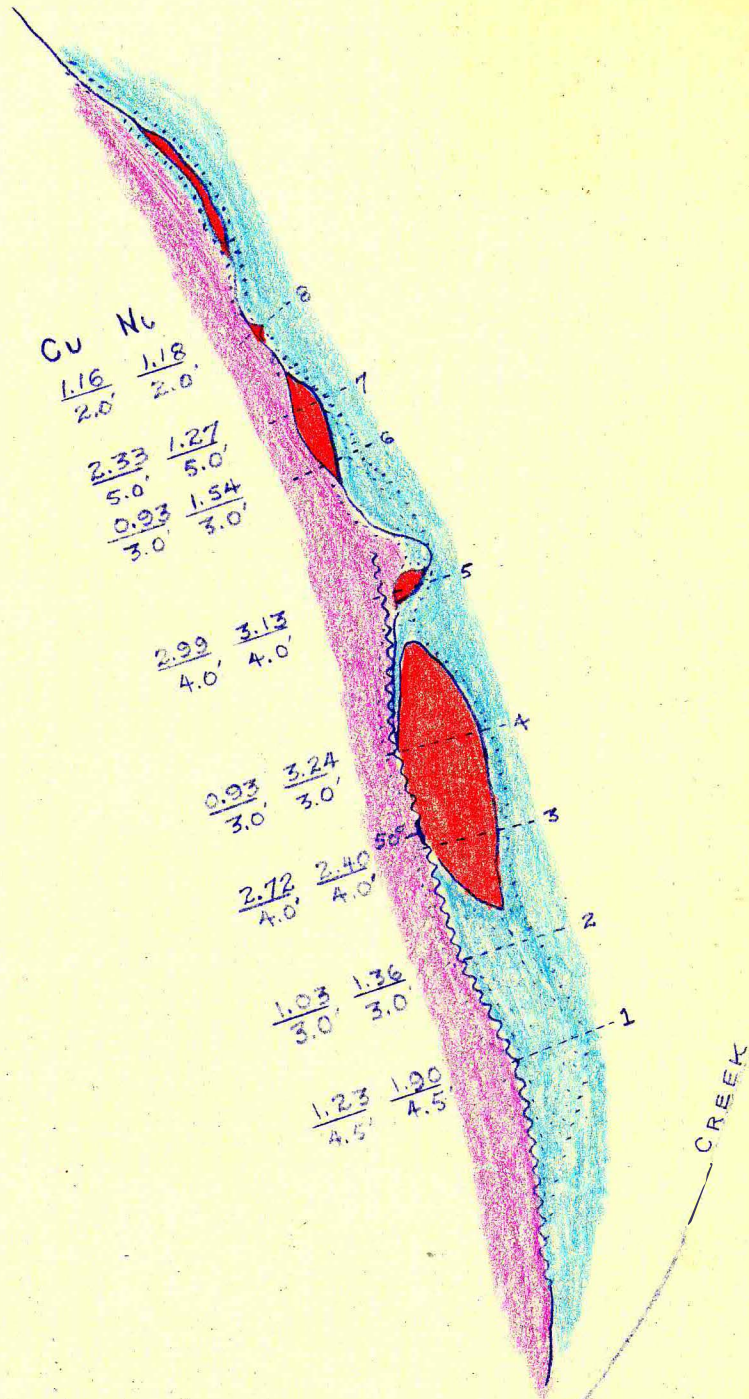

74/2

LEGEND

- Sulphides
- PERIDOTITE
- ALTERED ARGILLITE
- ARGILLITE

PROSPECTORS AIRWAYS Co. Ltd.

QUILL CHECK U.T.

MAIN SHOWING

SCALE 1"=10'