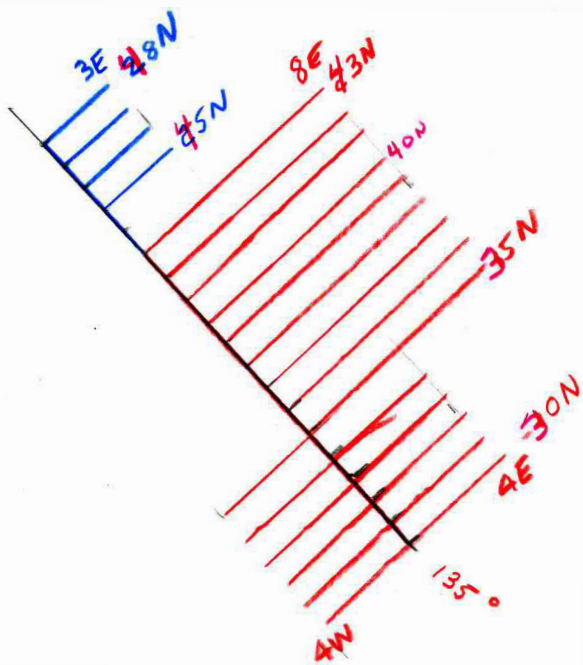

All dy with by
vns t p y s A s

9R v n
tetra p e d r i t e

634R
s s t a i n t p y
s i d e r i t e?

Fog 2011

500m (5000 ft)

11.6 km
1.2 km - not done
12.8 km

FOG
1:25,000
Proposed grid
for Aug. 1986
FOG
1:25,000

006909

13.5
13.5
13.5

11.6 km
1.2 km - not done

12.8 km.

FOG
1:25,000
Proposed grid
for Aug. 1986